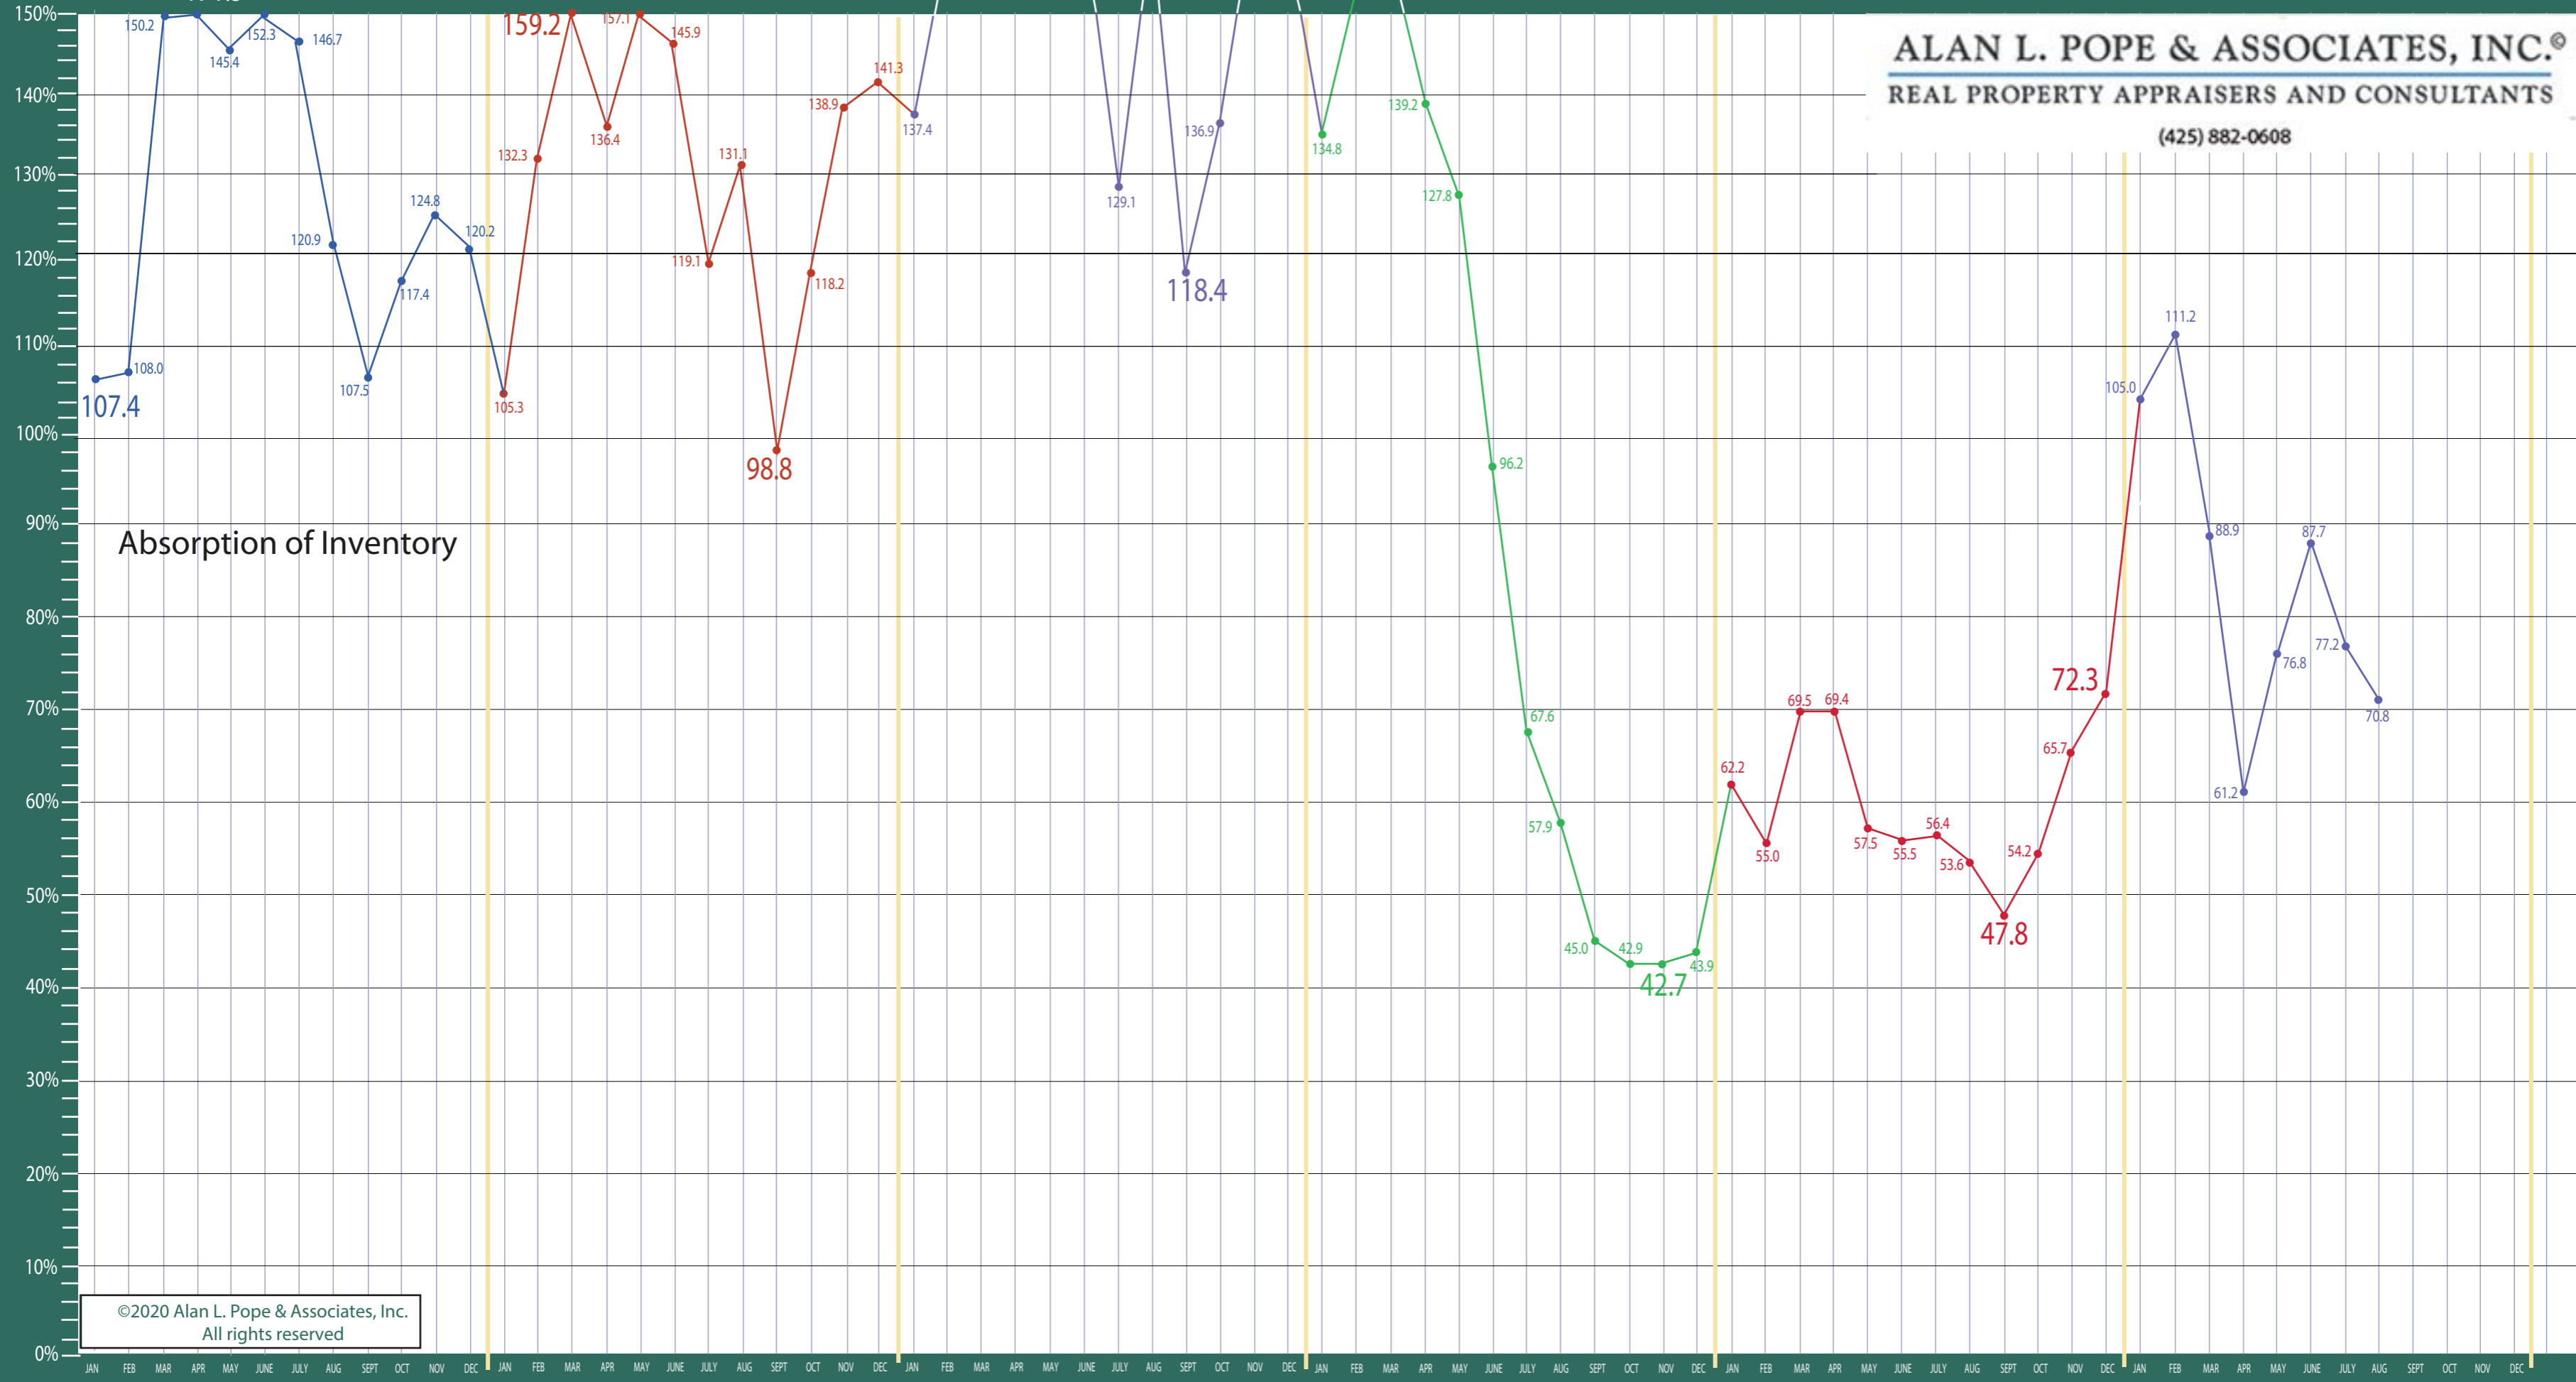

390/700-720 Central/North Seattle

Listing Residential & Condo Only

ALAN L. POPE & ASSOCIATES, INC.®
 REAL PROPERTY APPRAISERS AND CONSULTANTS

(425) 882-0608

©2020 Alan L. Pope & Associates, Inc.
 All rights reserved

Information Provided by The Northwest Multiple Listing Service

390/700-720 Central/North Seattle

Absorption of Inventory Residential & Condo Only

ALAN L. POPE & ASSOCIATES, INC.®
 REAL PROPERTY APPRAISERS AND CONSULTANTS
 (425) 882-0608