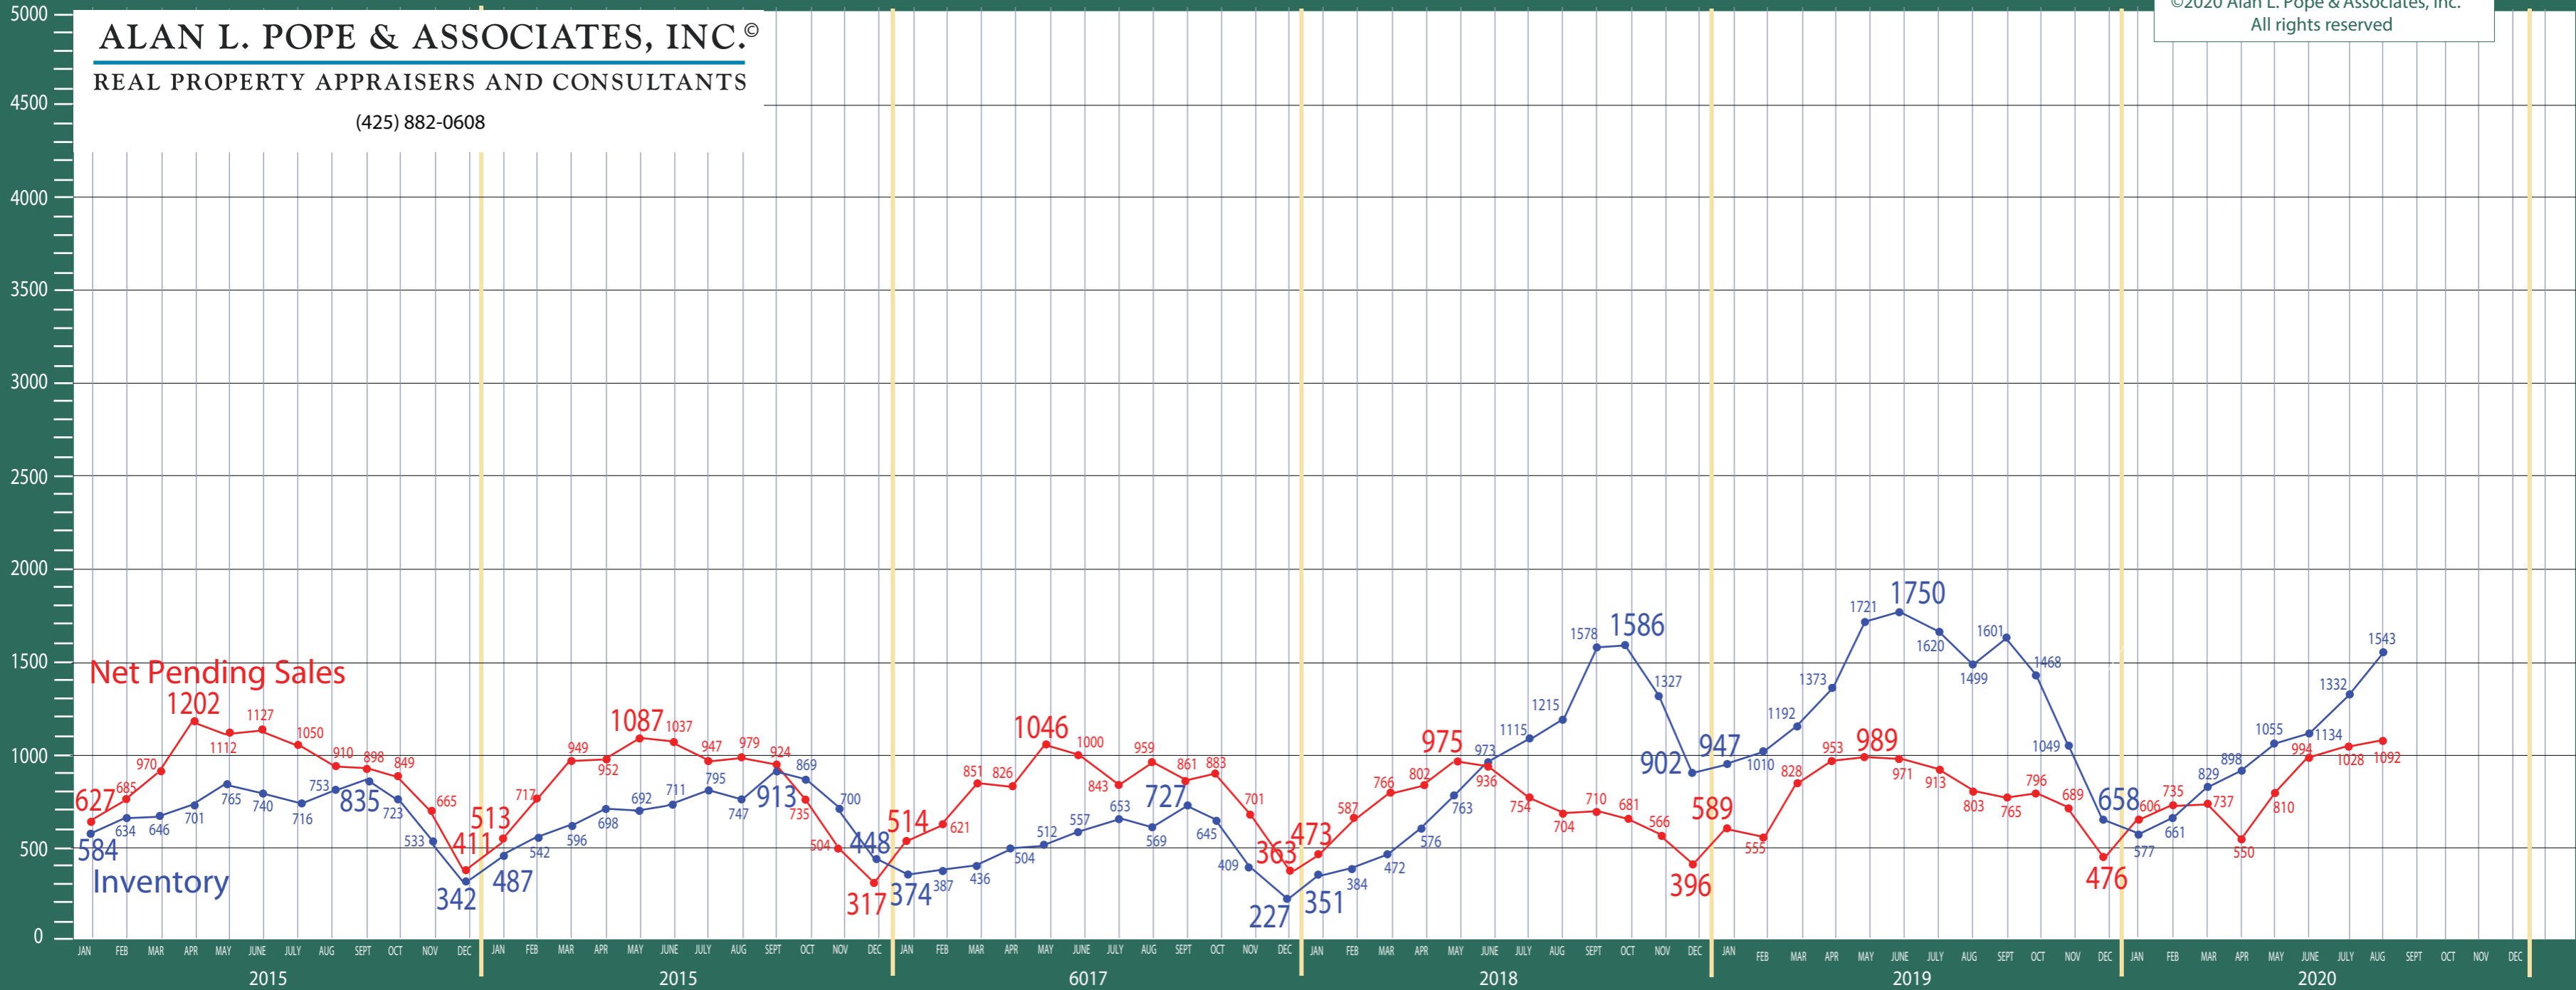

390/700-720 Central/North Seattle

Listing Residential & Condo Only

ALAN L. POPE & ASSOCIATES, INC.®
 REAL PROPERTY APPRAISERS AND CONSULTANTS

(425) 882-0608

©2020 Alan L. Pope & Associates, Inc.
 All rights reserved