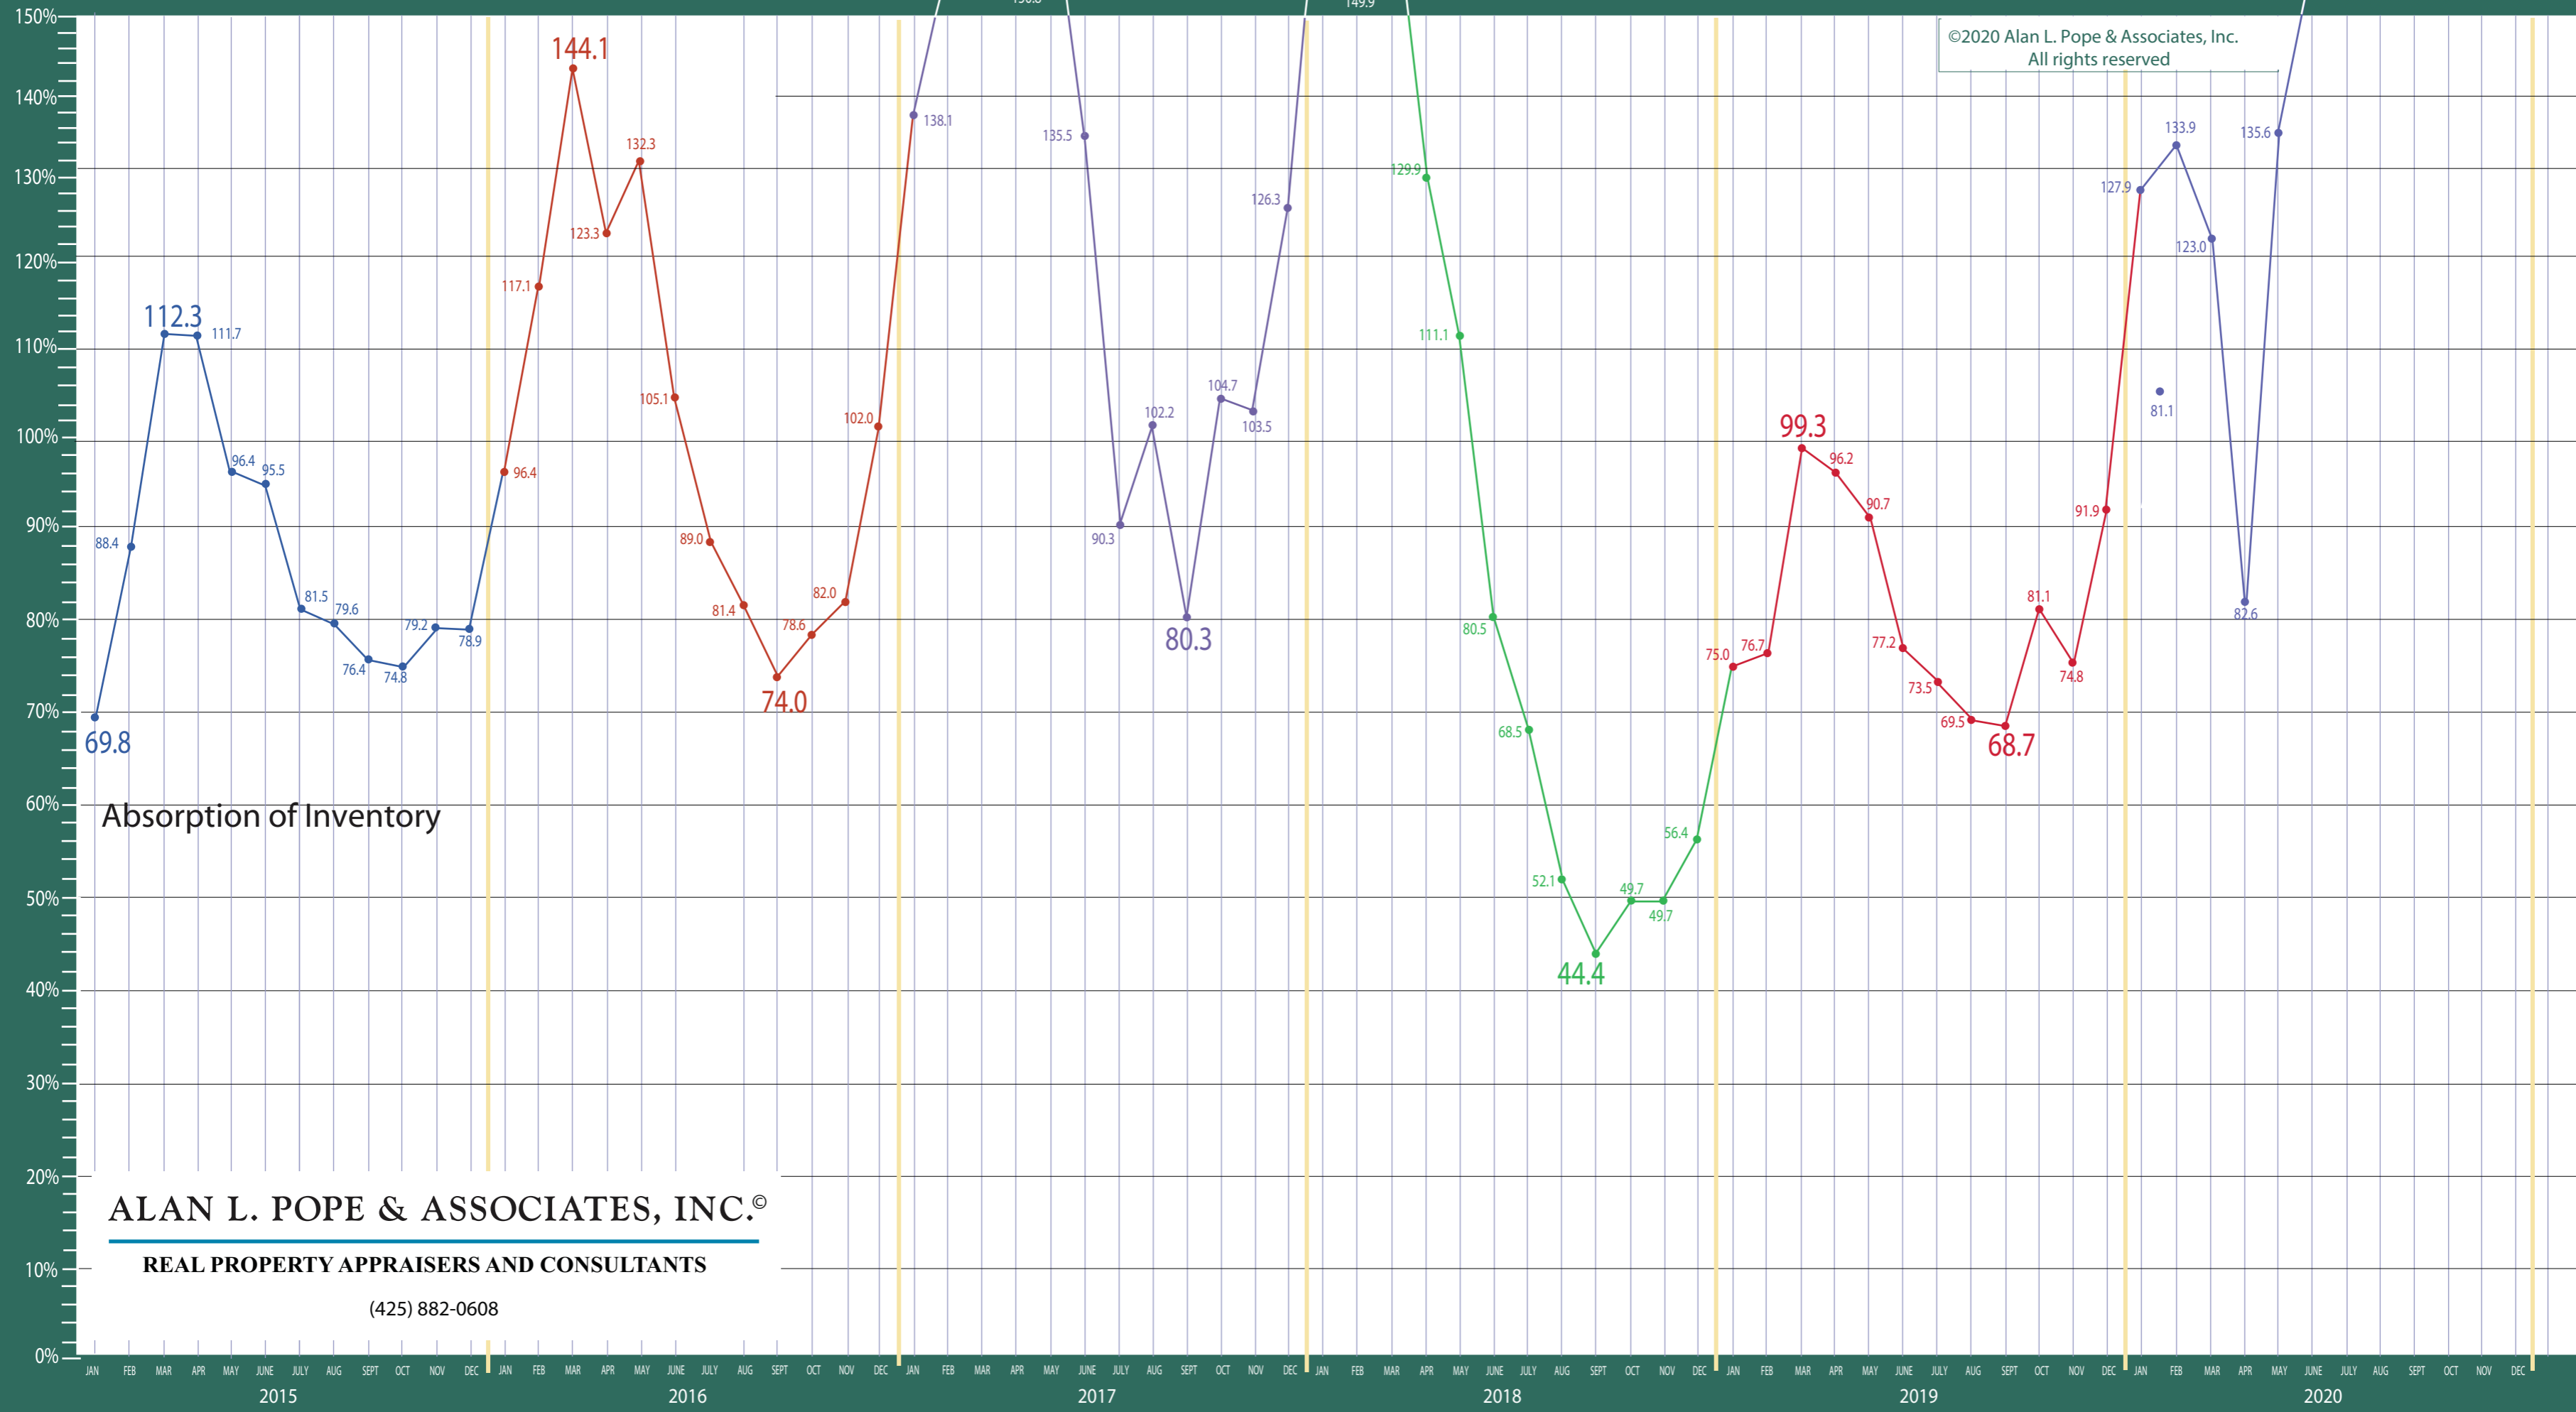

300-380 Auburn, Kent, Renton, South Seattle

Listing Residential & Condo Only

©2020 Alan L. Pope & Associates, Inc.
All rights reserved

ALAN L. POPE & ASSOCIATES, INC.®
REAL PROPERTY APPRAISERS AND CONSULTANTS

(425) 882-0608

300-380 Auburn, Kent, Renton, South Seattle

Absorption of Inventory Residential & Condo Only

Absorption of Inventory

ALAN L. POPE & ASSOCIATES, INC.®

REAL PROPERTY APPRAISERS AND CONSULTANTS