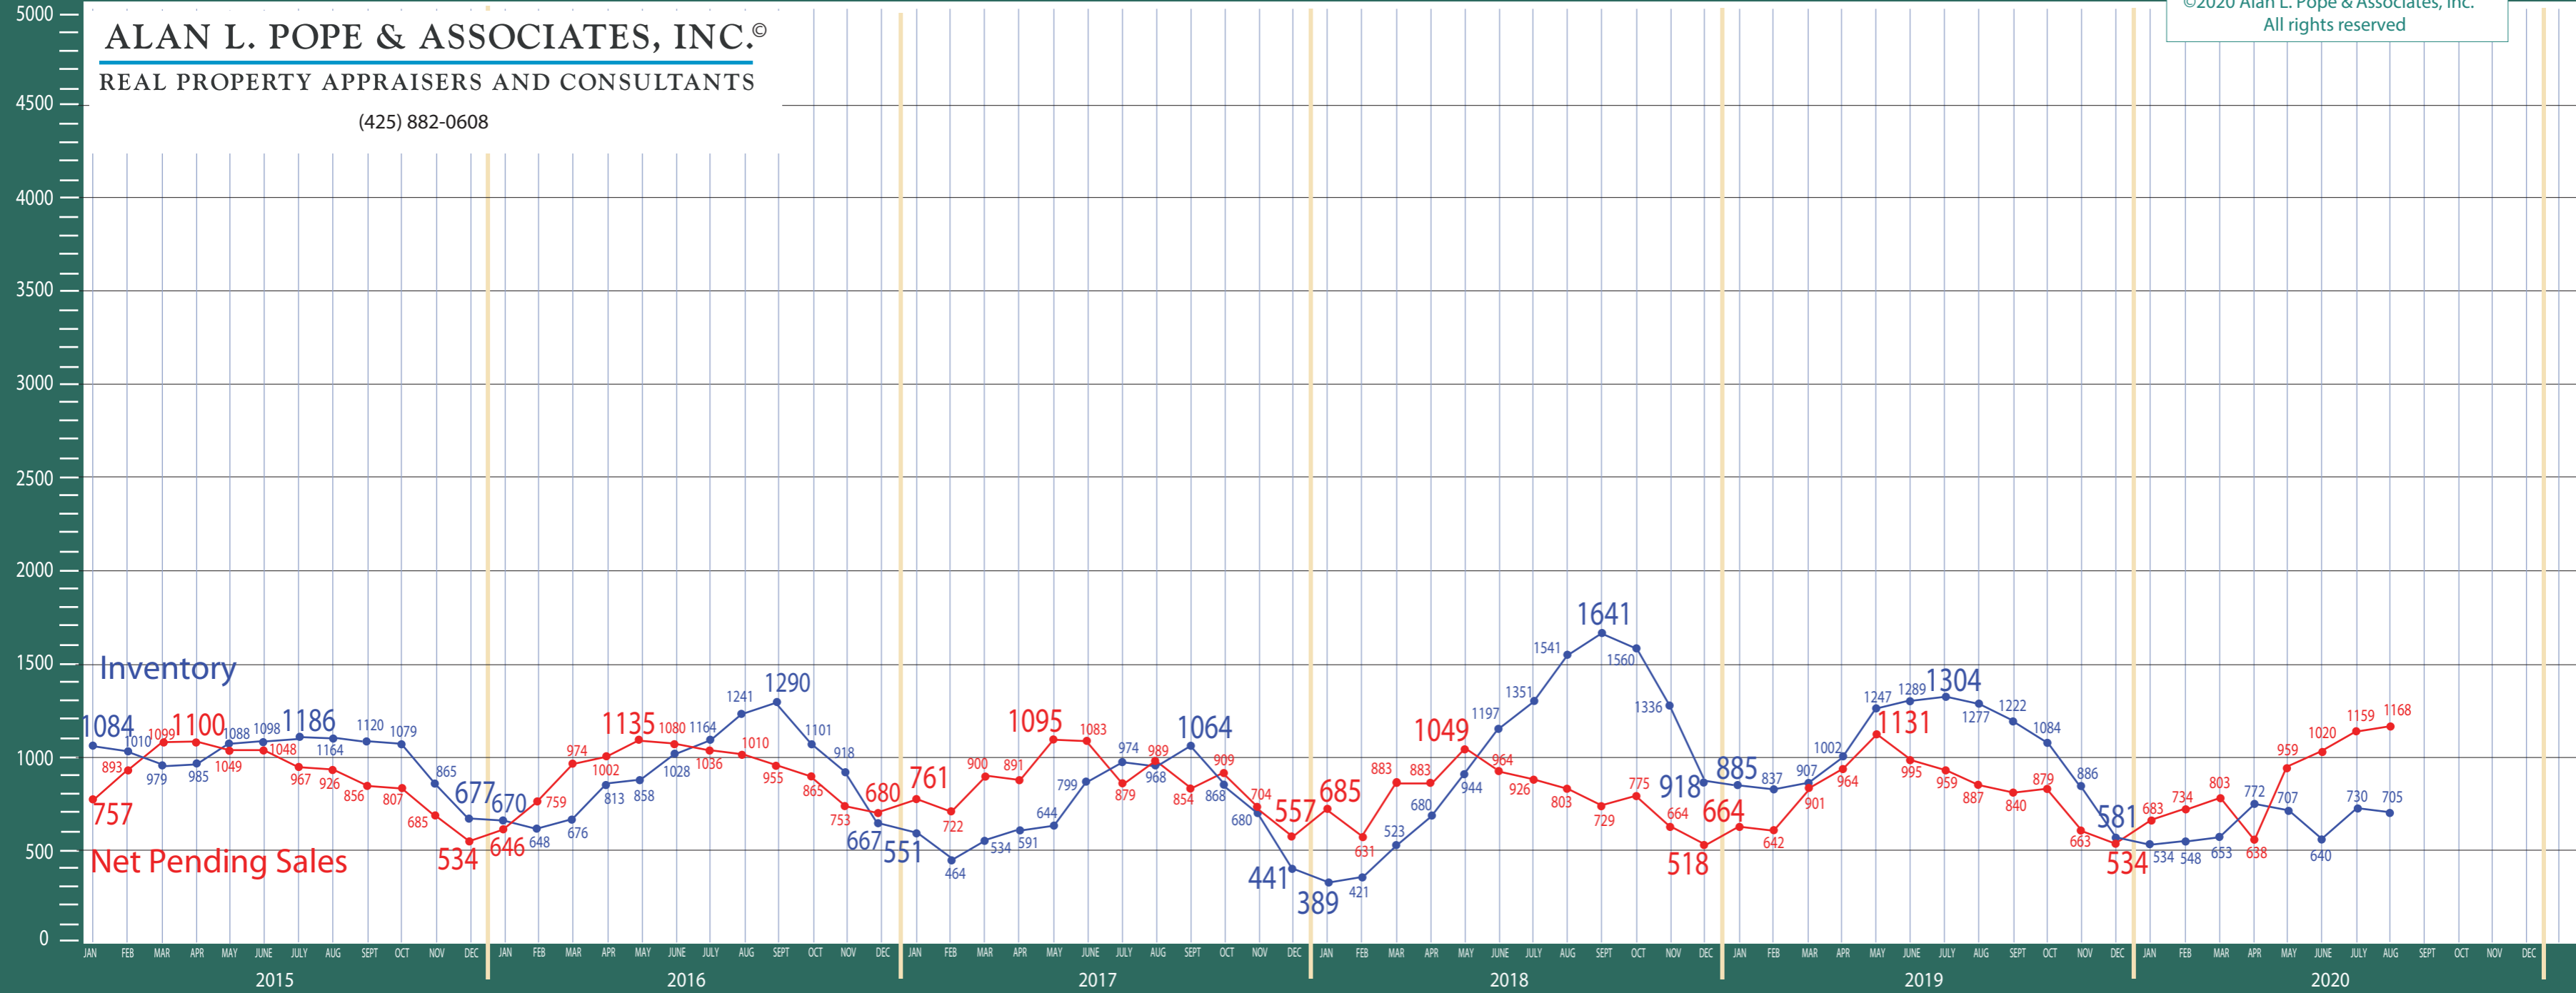

300-380 Auburn, Kent, Renton, South Seattle

Listing Residential & Condo Only

©2020 Alan L. Pope & Associates, Inc.
All rights reserved

ALAN L. POPE & ASSOCIATES, INC.®
REAL PROPERTY APPRAISERS AND CONSULTANTS

(425) 882-0608

300-380 Auburn, Kent, Renton, South Seattle

Absorption of Inventory Residential & Condo Only

Absorption of Inventory

ALAN L. POPE & ASSOCIATES, INC.®

REAL PROPERTY APPRAISERS AND CONSULTANTS