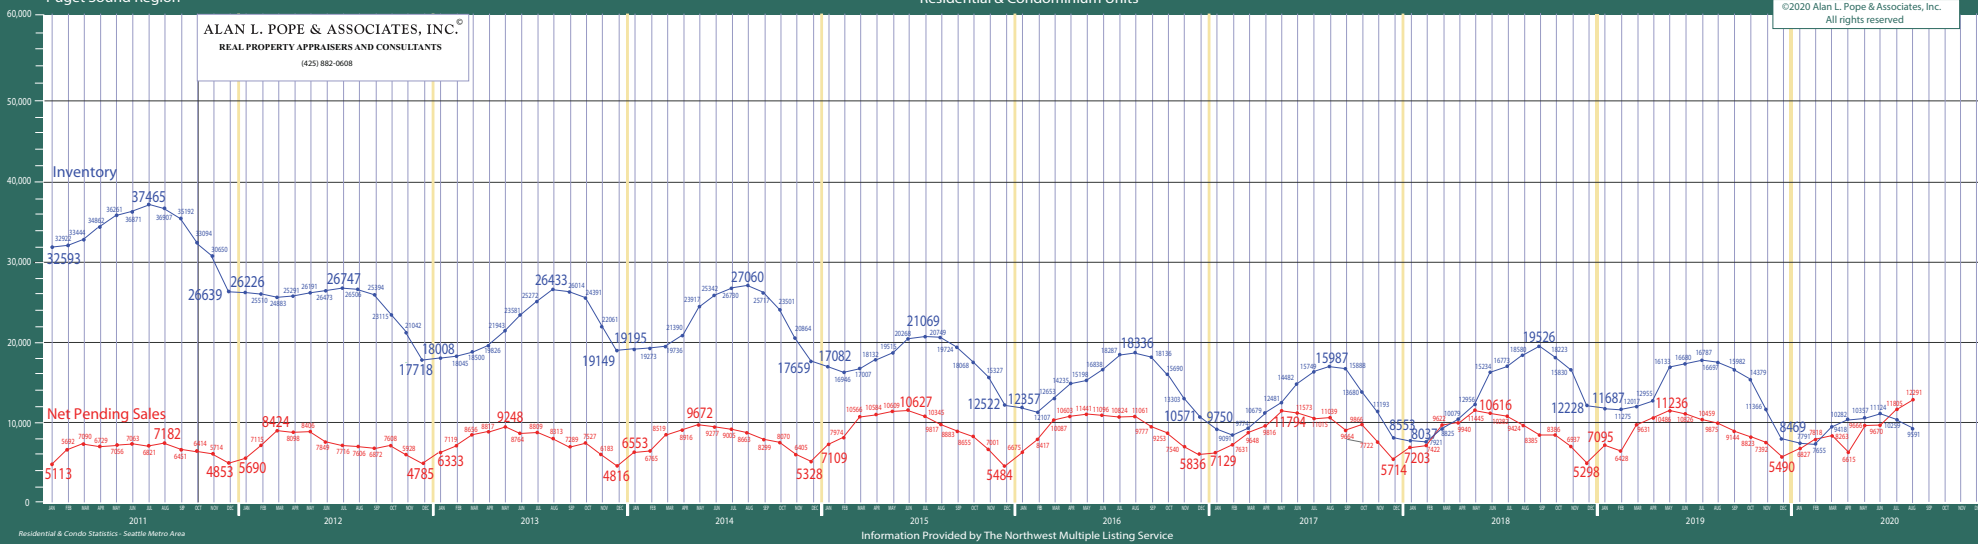

ALAN L. POPE & ASSOCIATES, INC.
REAL PROPERTY APPRAISERS AND CONSULTANTS
(425) 882-0608