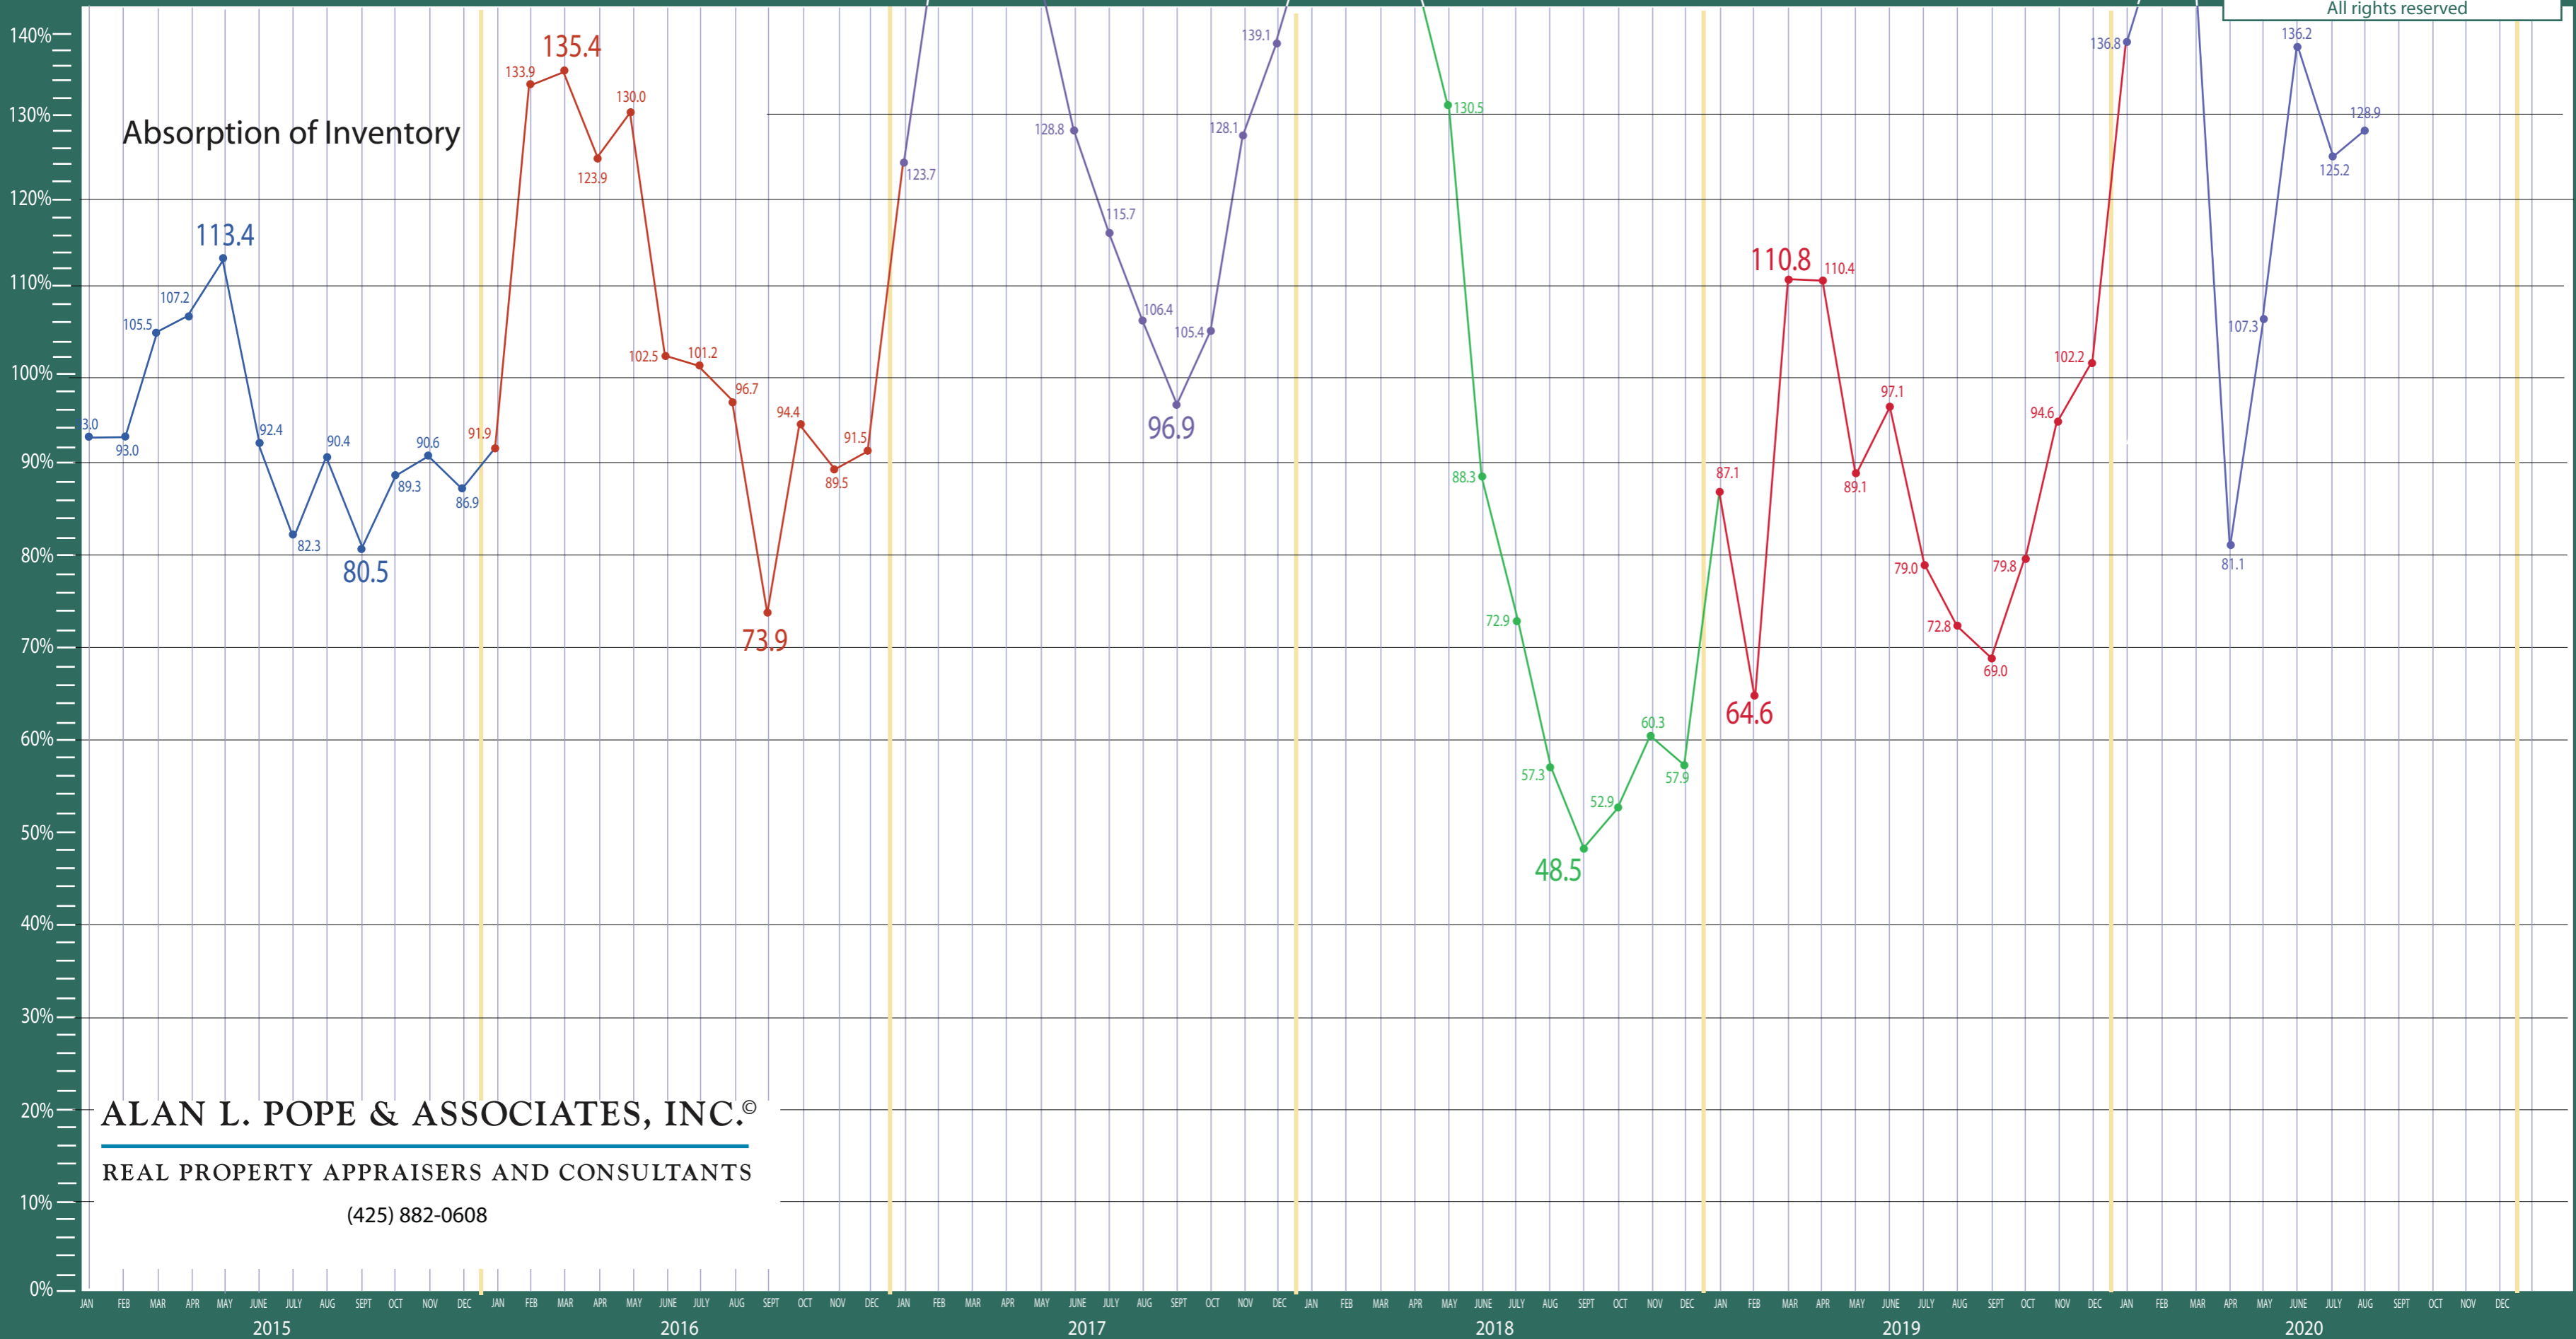

100-140 West Seattle to Federal Way

Listing Residential & Condo Only

ALAN L. POPE & ASSOCIATES, INC.®

REAL PROPERTY APPRAISERS AND CONSULTANTS

(425) 882-0608

©2020 Alan L. Pope & Associates, Inc.
All rights reserved

Information Provided by The Northwest Multiple Listing Service

100-140 West Seattle to Federal Way

Absorption of Inventory Residential & Condo Only

©2020 Alan L. Pope & Associates, Inc.
All rights reserved