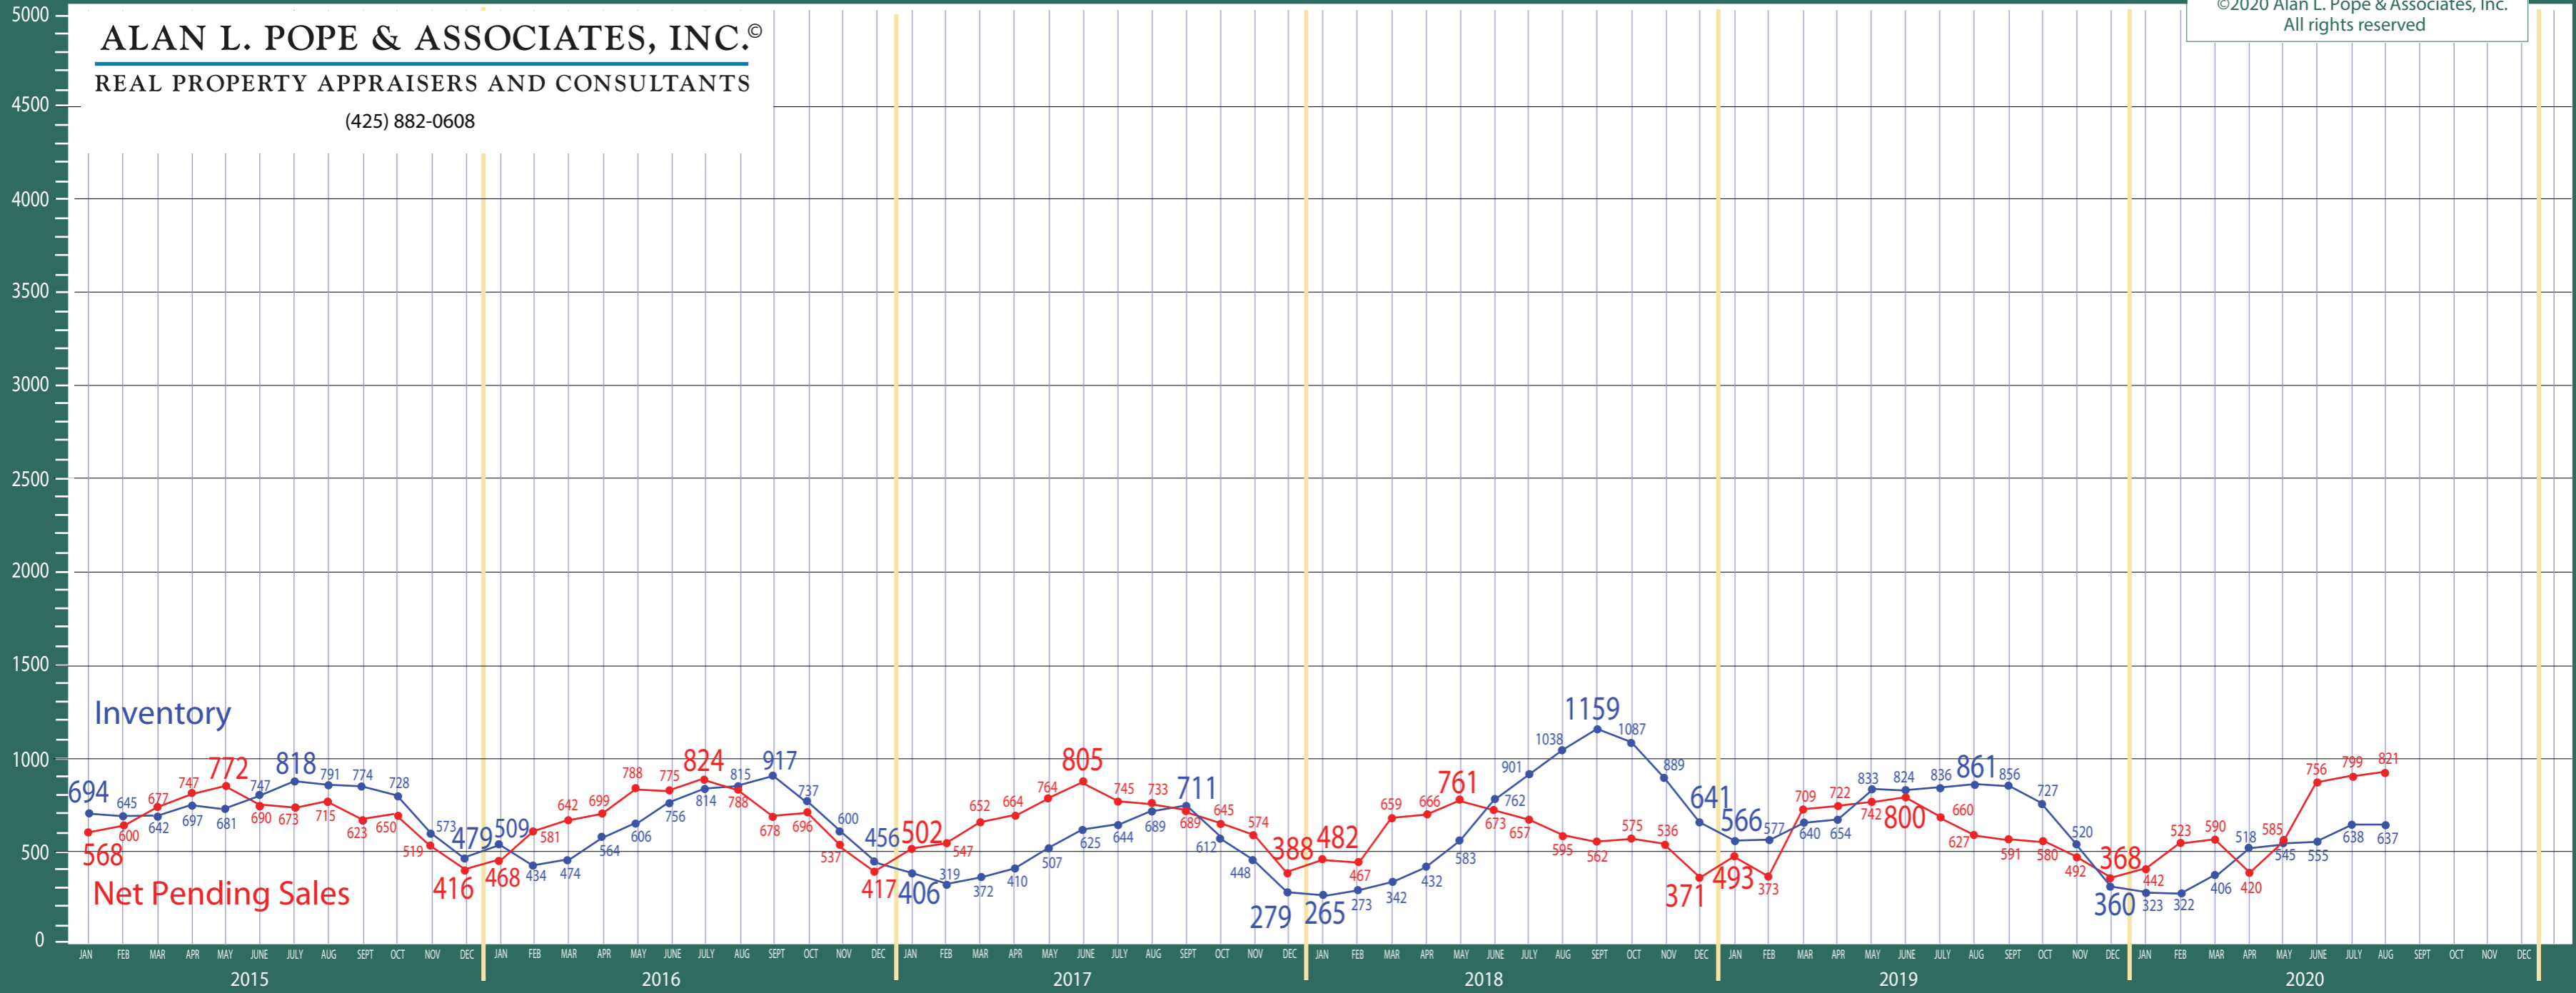

100-140 West Seattle to Federal Way

Listing Residential & Condo Only

ALAN L. POPE & ASSOCIATES, INC.®

REAL PROPERTY APPRAISERS AND CONSULTANTS

(425) 882-0608

©2020 Alan L. Pope & Associates, Inc.
All rights reserved

Information Provided by The Northwest Multiple Listing Service

100-140 West Seattle to Federal Way

Absorption of Inventory Residential & Condo Only

©2020 Alan L. Pope & Associates, Inc.
All rights reserved