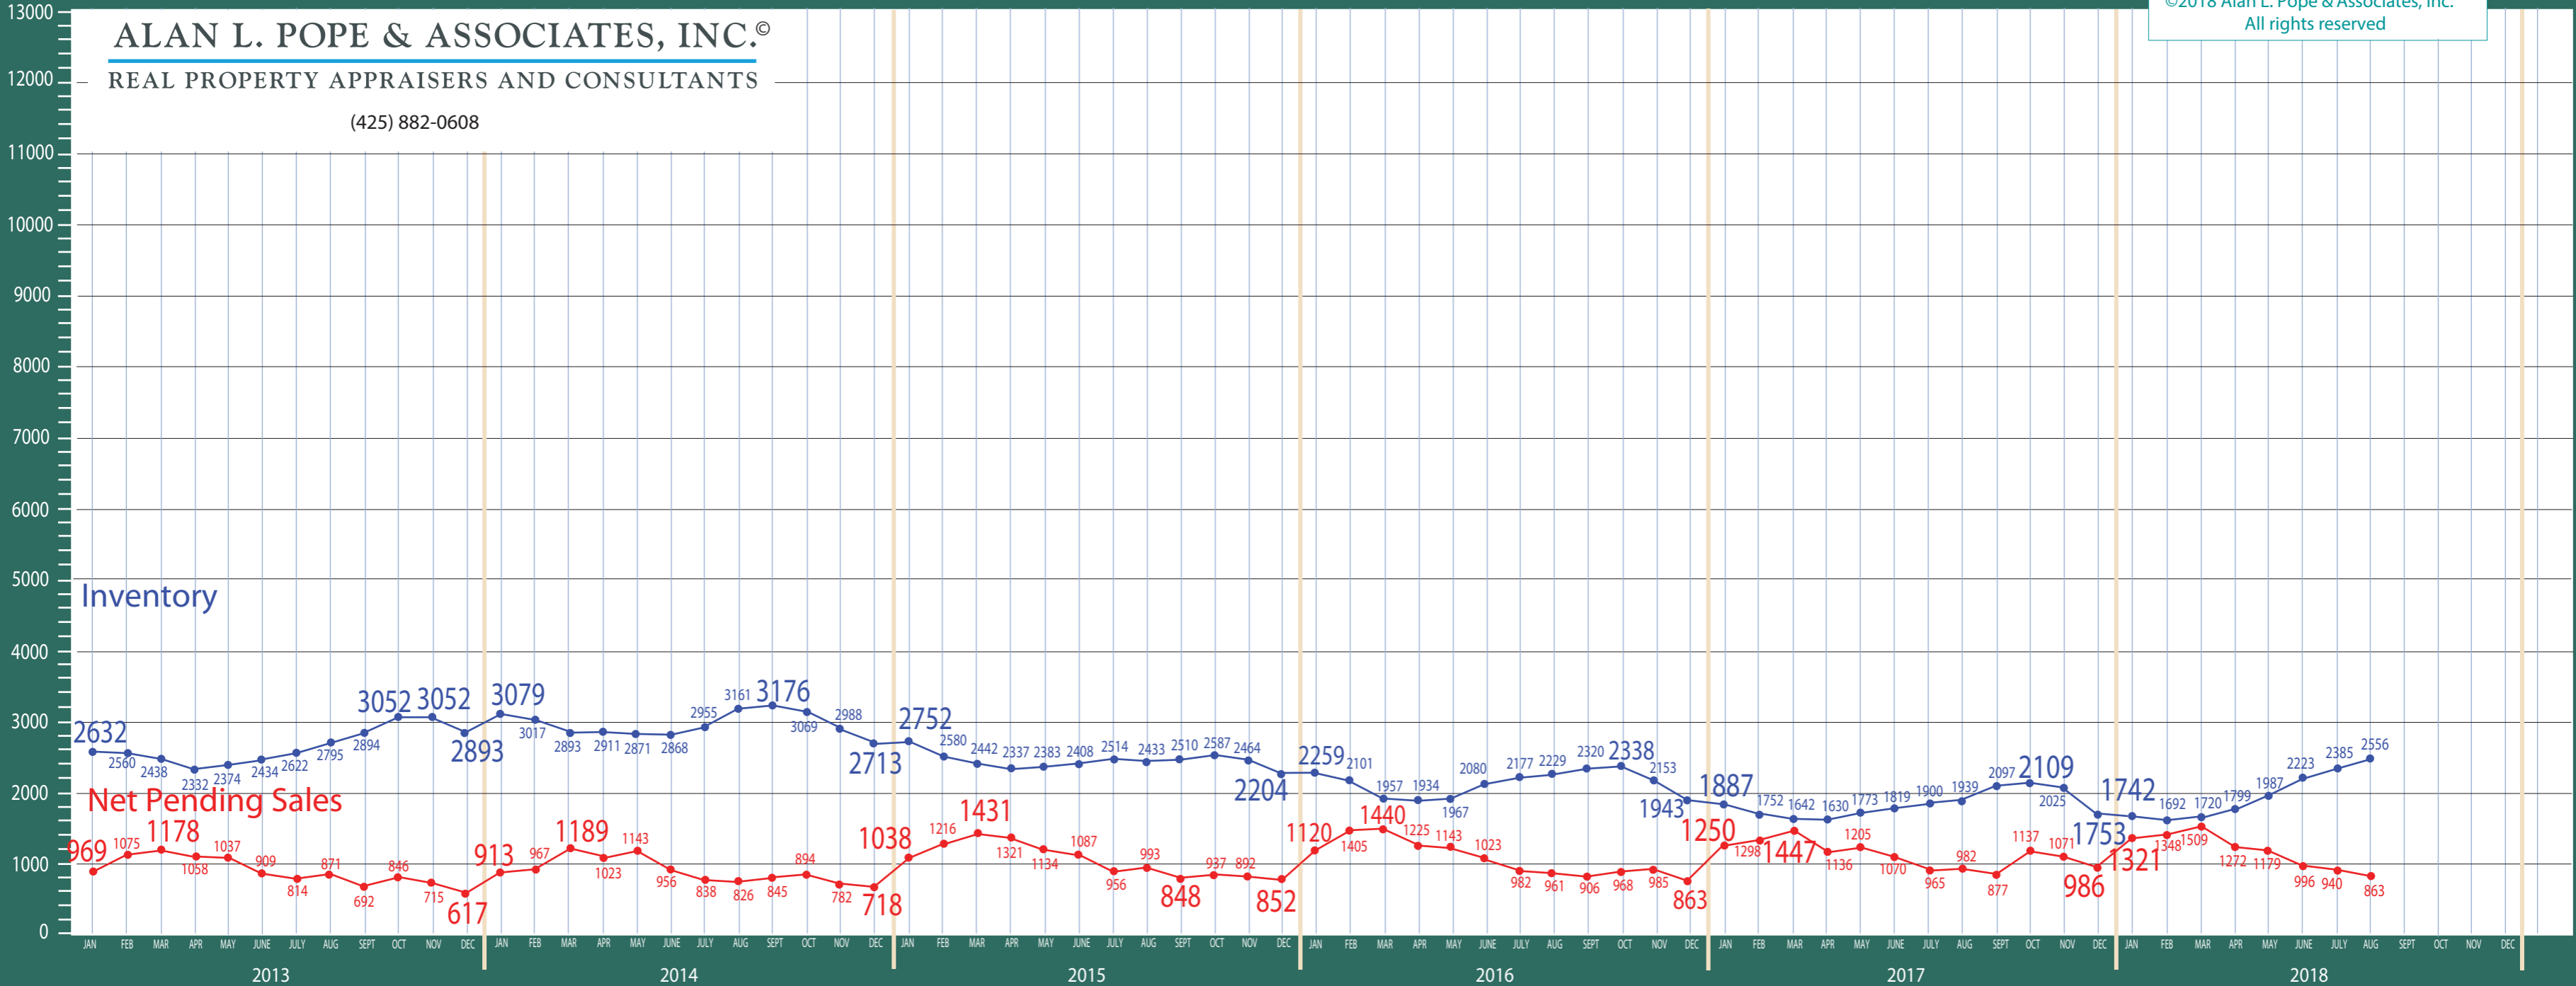

Puget Sound Region

New Construction - Residential & Condo Statistics

©2018 Alan L. Pope & Associates, Inc.
All rights reserved

ALAN L. POPE & ASSOCIATES, INC.®

REAL PROPERTY APPRAISERS AND CONSULTANTS

(425) 882-0608