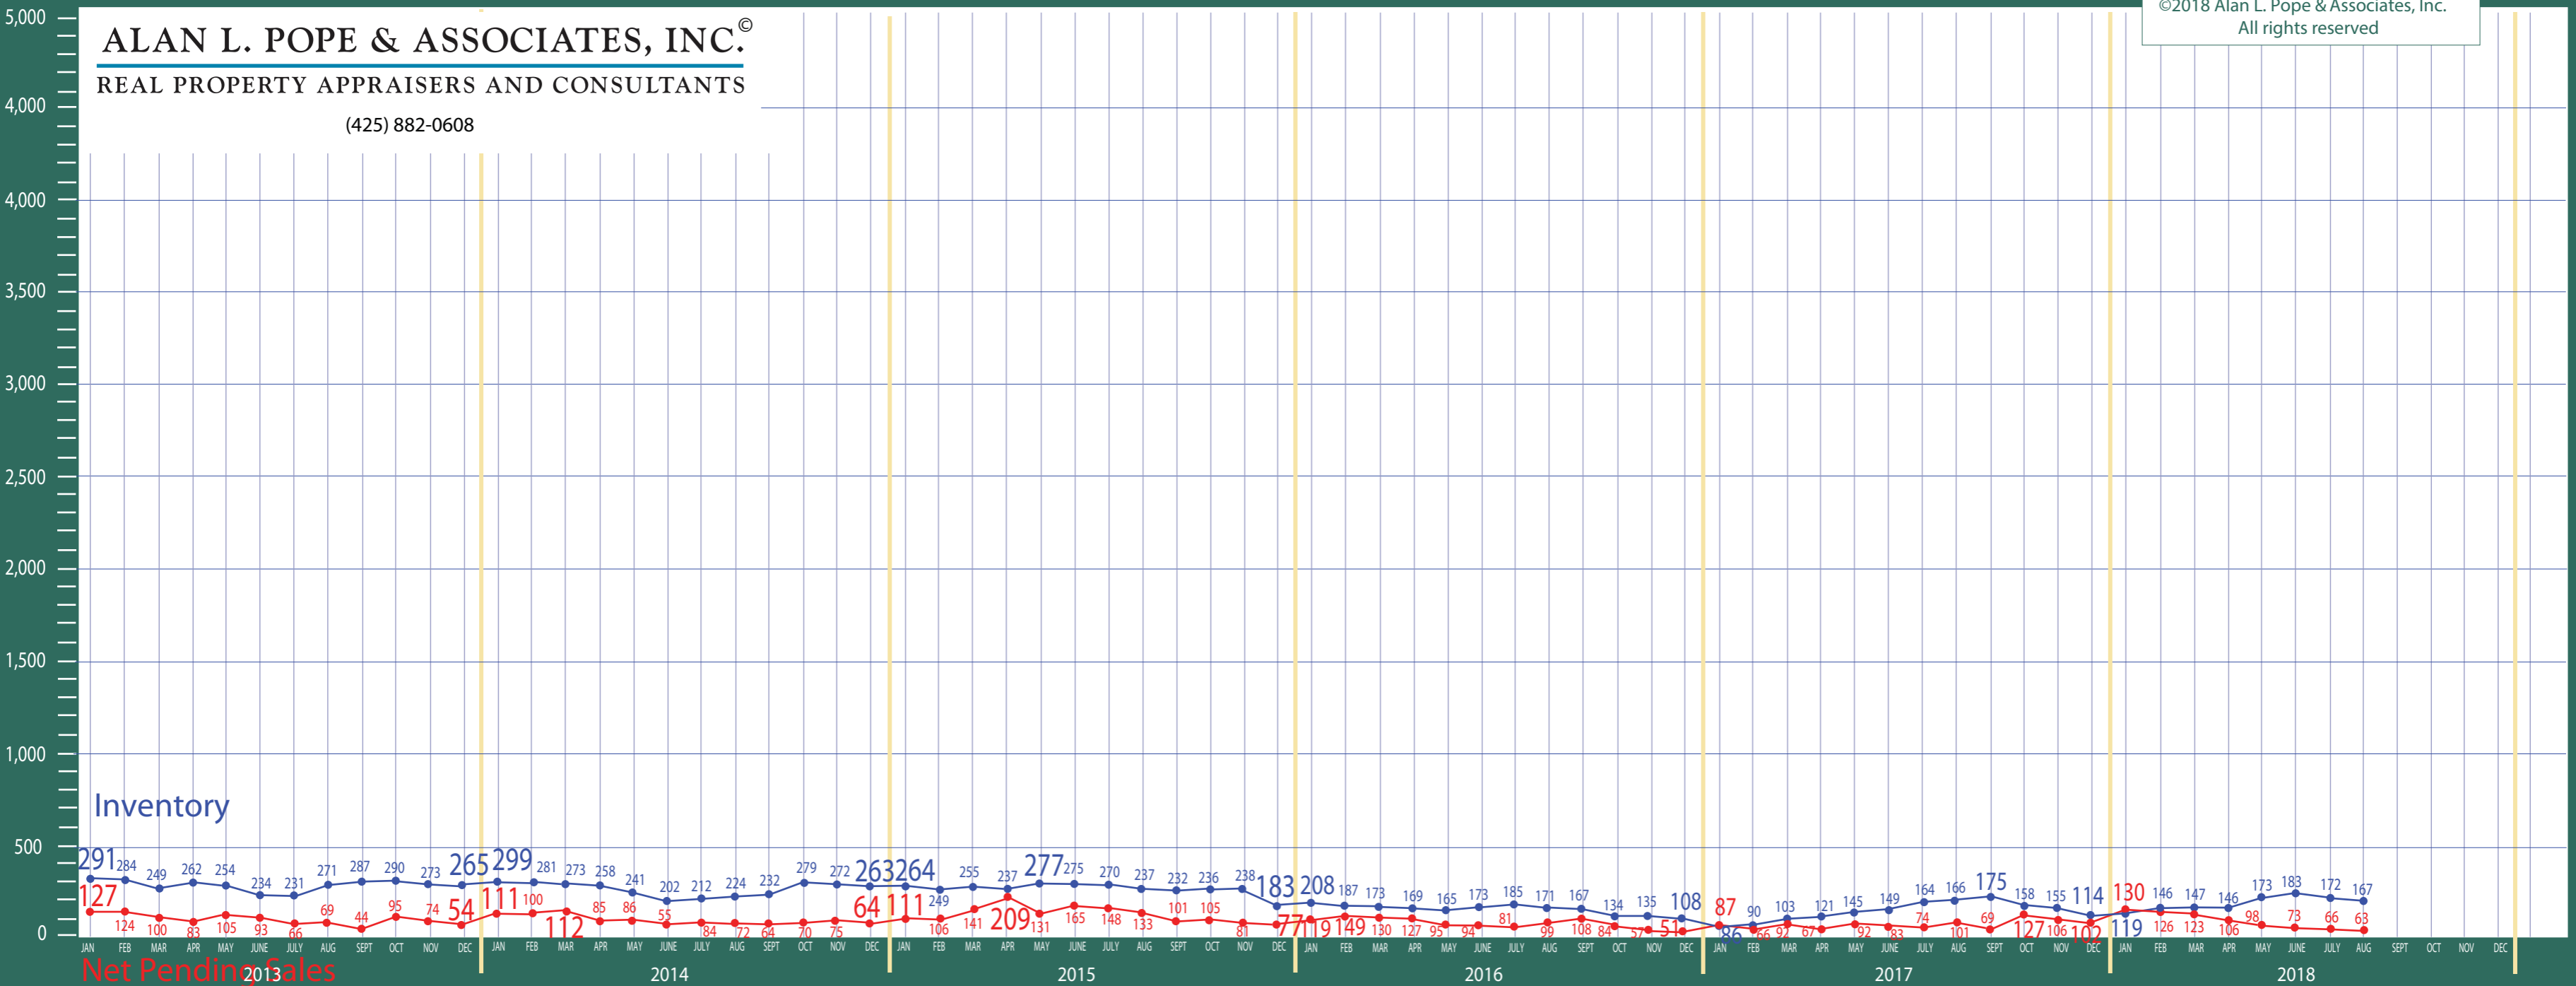

Puget Sound Region

New Construction - Condo Statistics

ALAN L. POPE & ASSOCIATES, INC.®
 REAL PROPERTY APPRAISERS AND CONSULTANTS
 (425) 882-0608

©2018 Alan L. Pope & Associates, Inc.
 All rights reserved

Information Provided by The Northwest Multiple Listing Service

Puget Sound Region

New Construction - Condo Statistics

ALAN L. POPE & ASSOCIATES, INC.
 REAL PROPERTY APPRAISERS AND CONSULTANTS

(425) 882-0608