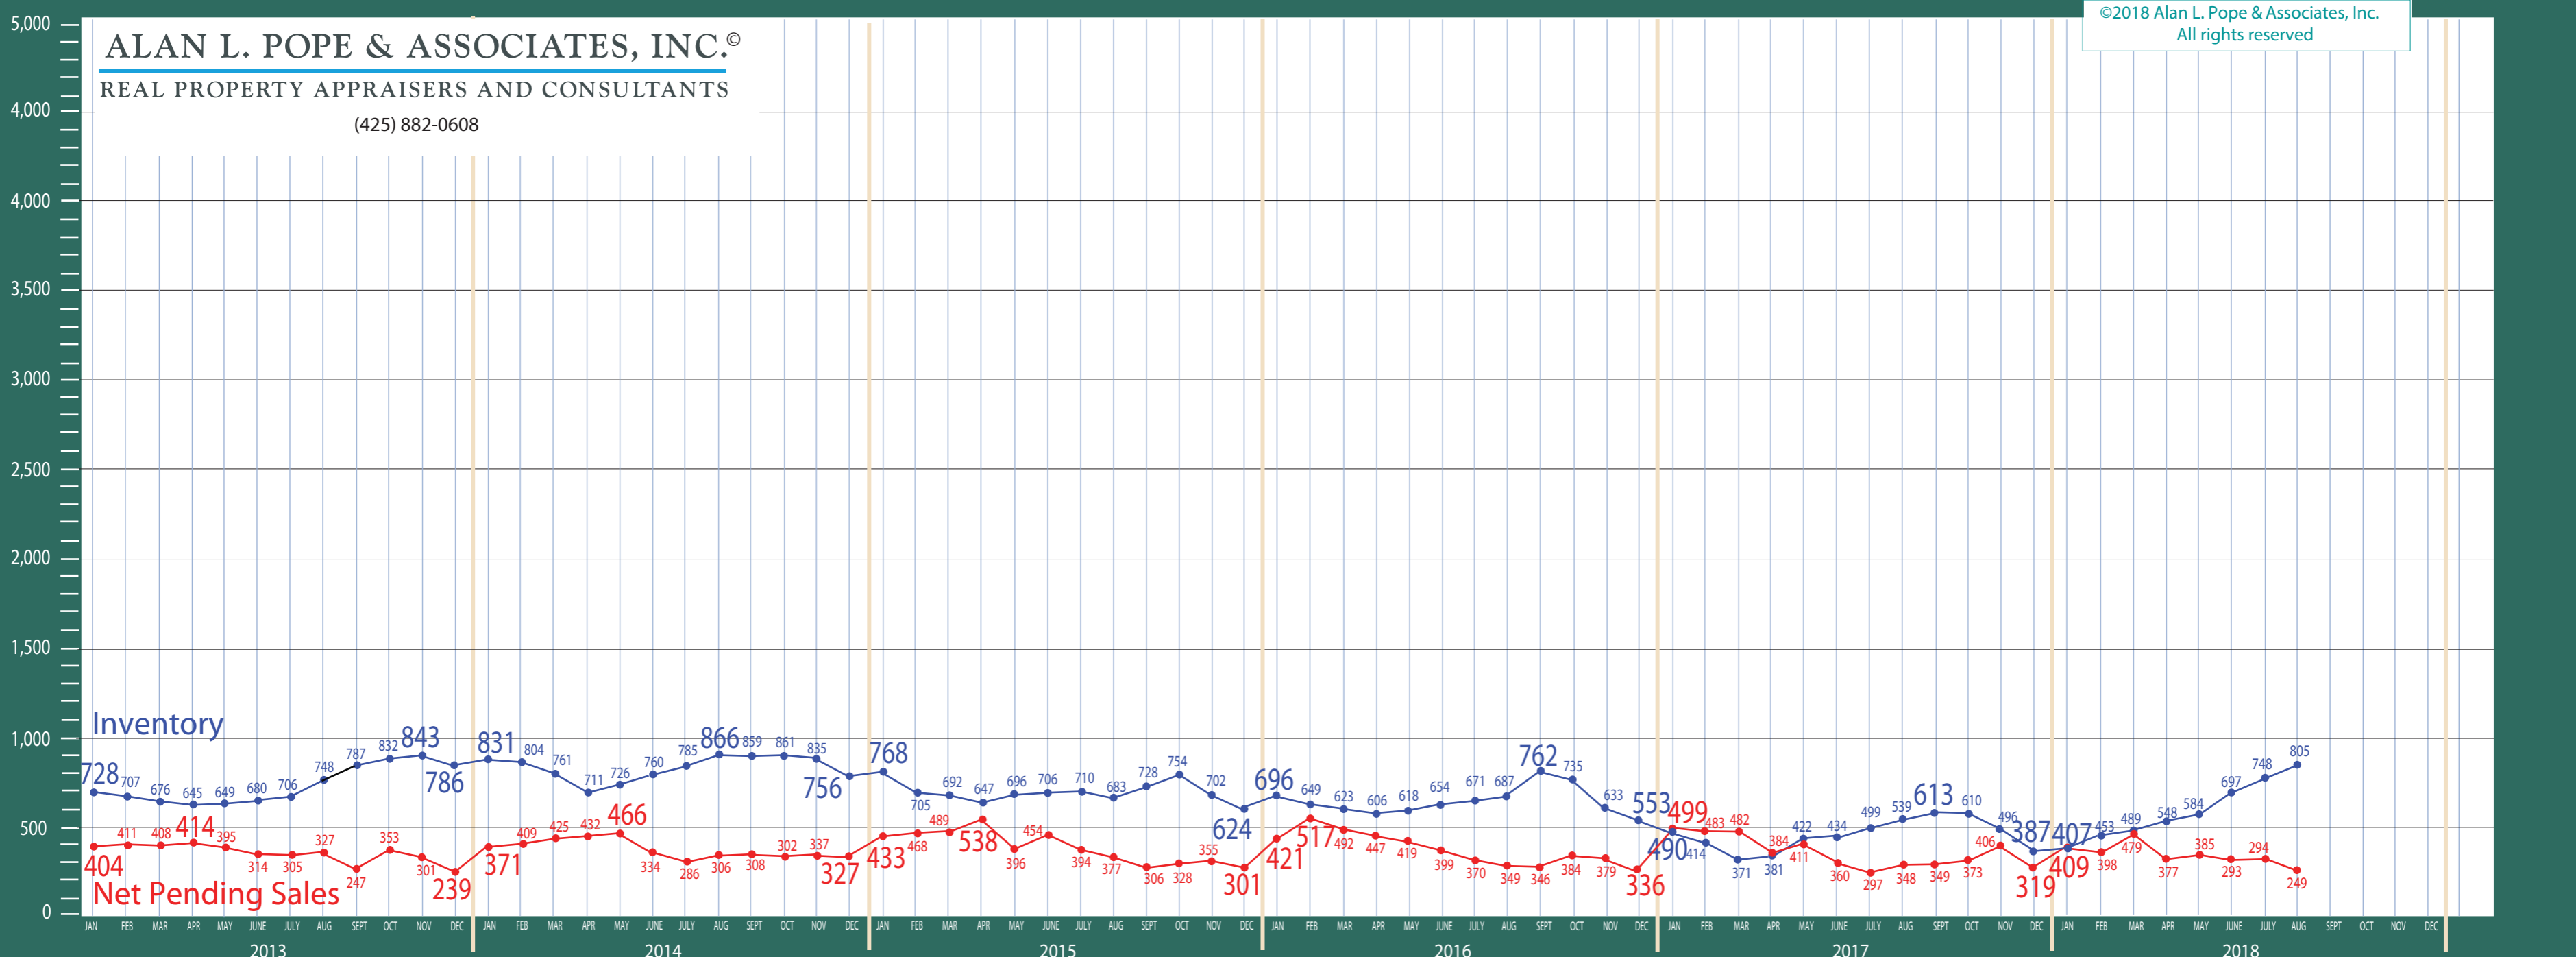

King County

New Construction - Residential & Condo Statistics

ALAN L. POPE & ASSOCIATES, INC.®

REAL PROPERTY APPRAISERS AND CONSULTANTS

(425) 882-0608

©2018 Alan L. Pope & Associates, Inc.
All rights reserved

Information Provided by The Northwest Multiple Listing Service

King County

New Construction - Residential & Condo Statistics

ALAN L. POPE & ASSOCIATES, INC.®

REAL PROPERTY APPRAISERS AND CONSULTANTS

(425) 882-0608