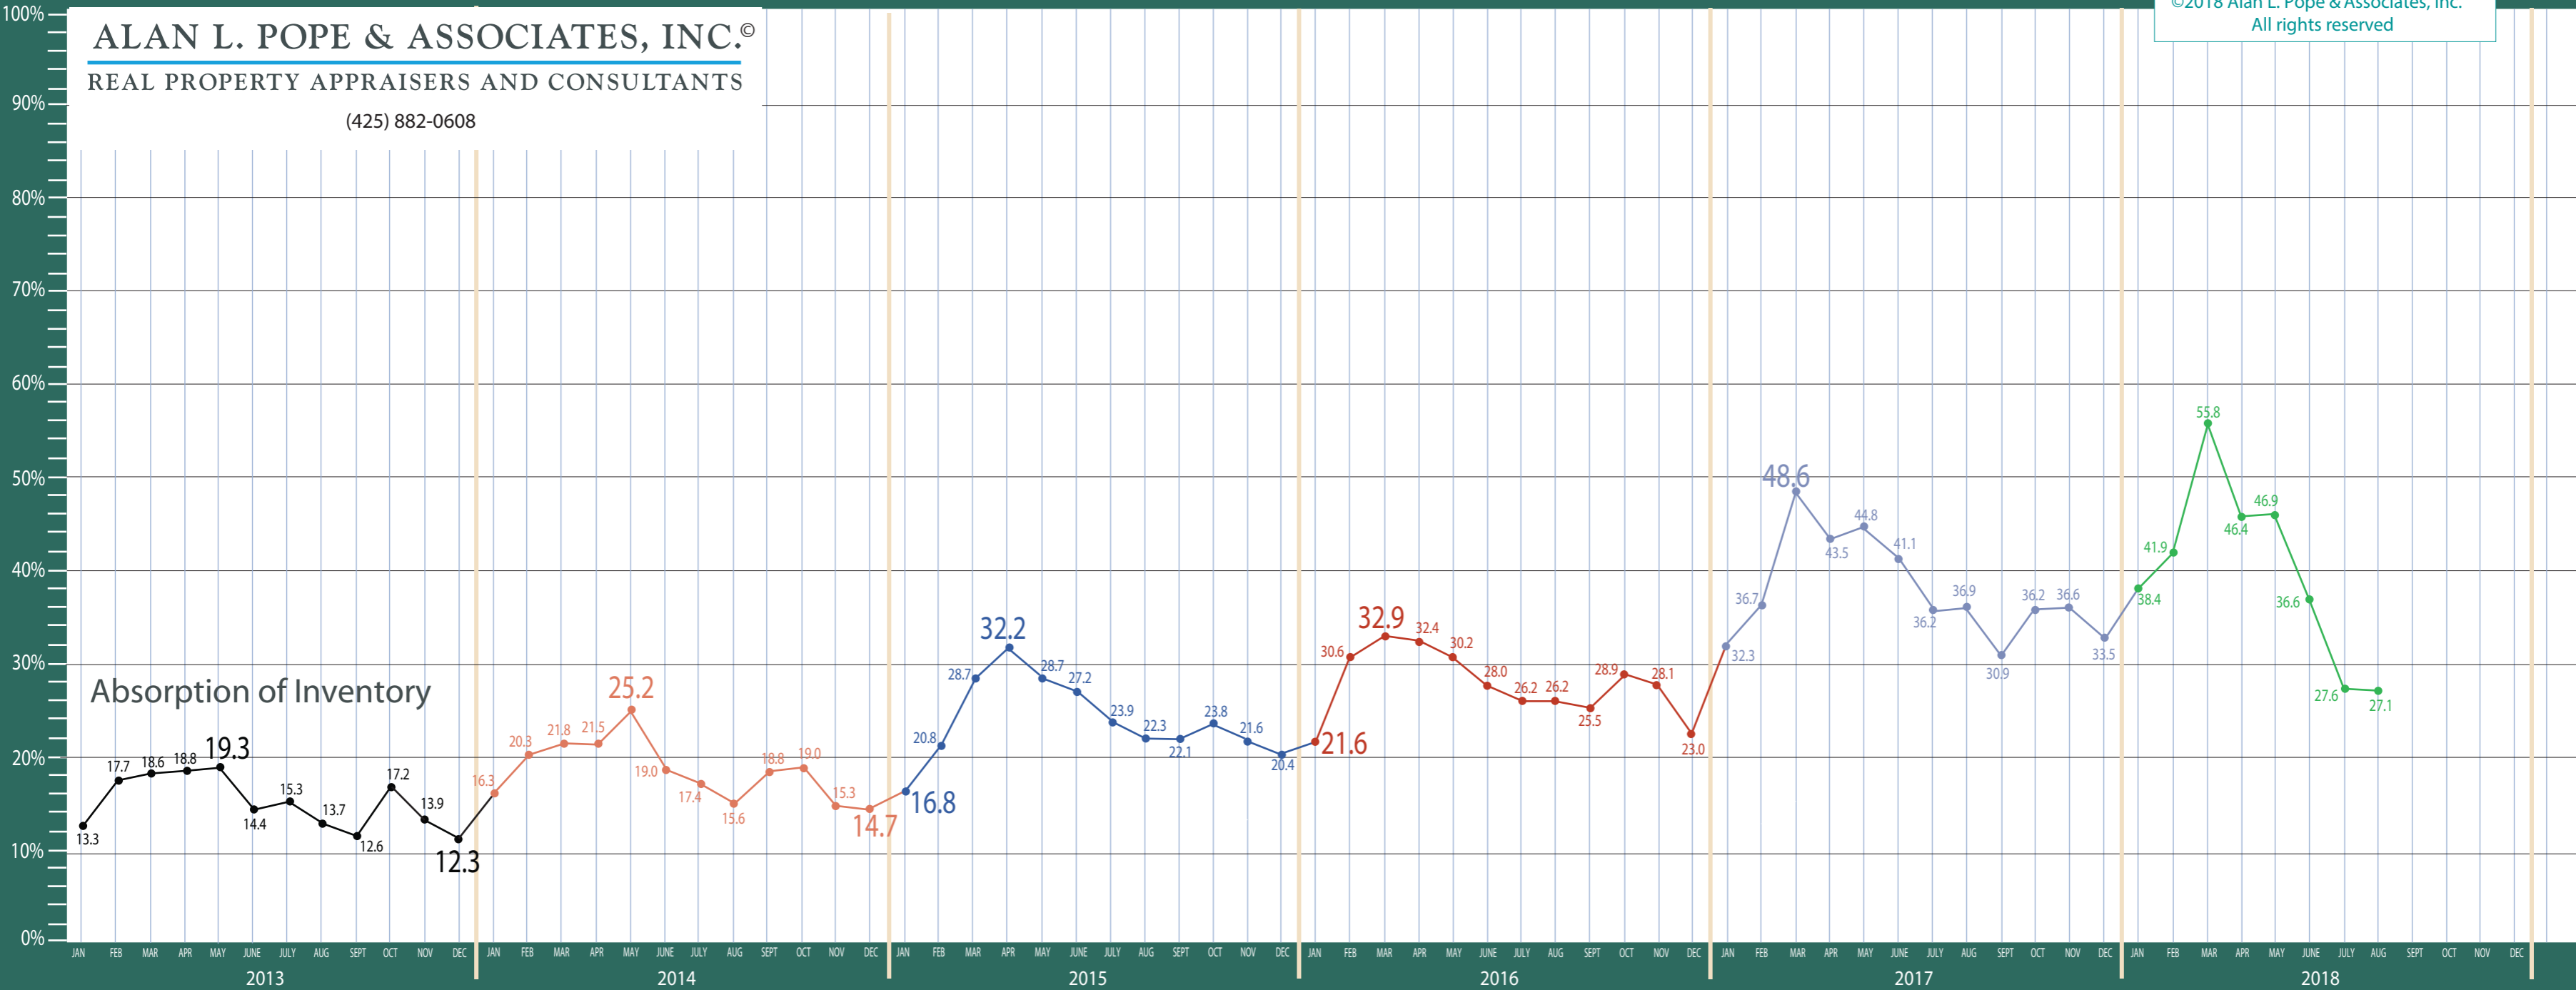

All NWMLS Areas Combined

\$1,000,000 + Absorption of Inventory Residential & Condo Only

ALAN L. POPE & ASSOCIATES, INC.®

REAL PROPERTY APPRAISERS AND CONSULTANTS

(425) 882-0608

©2018 Alan L. Pope & Associates, Inc.
All rights reserved

Absorption of Inventory