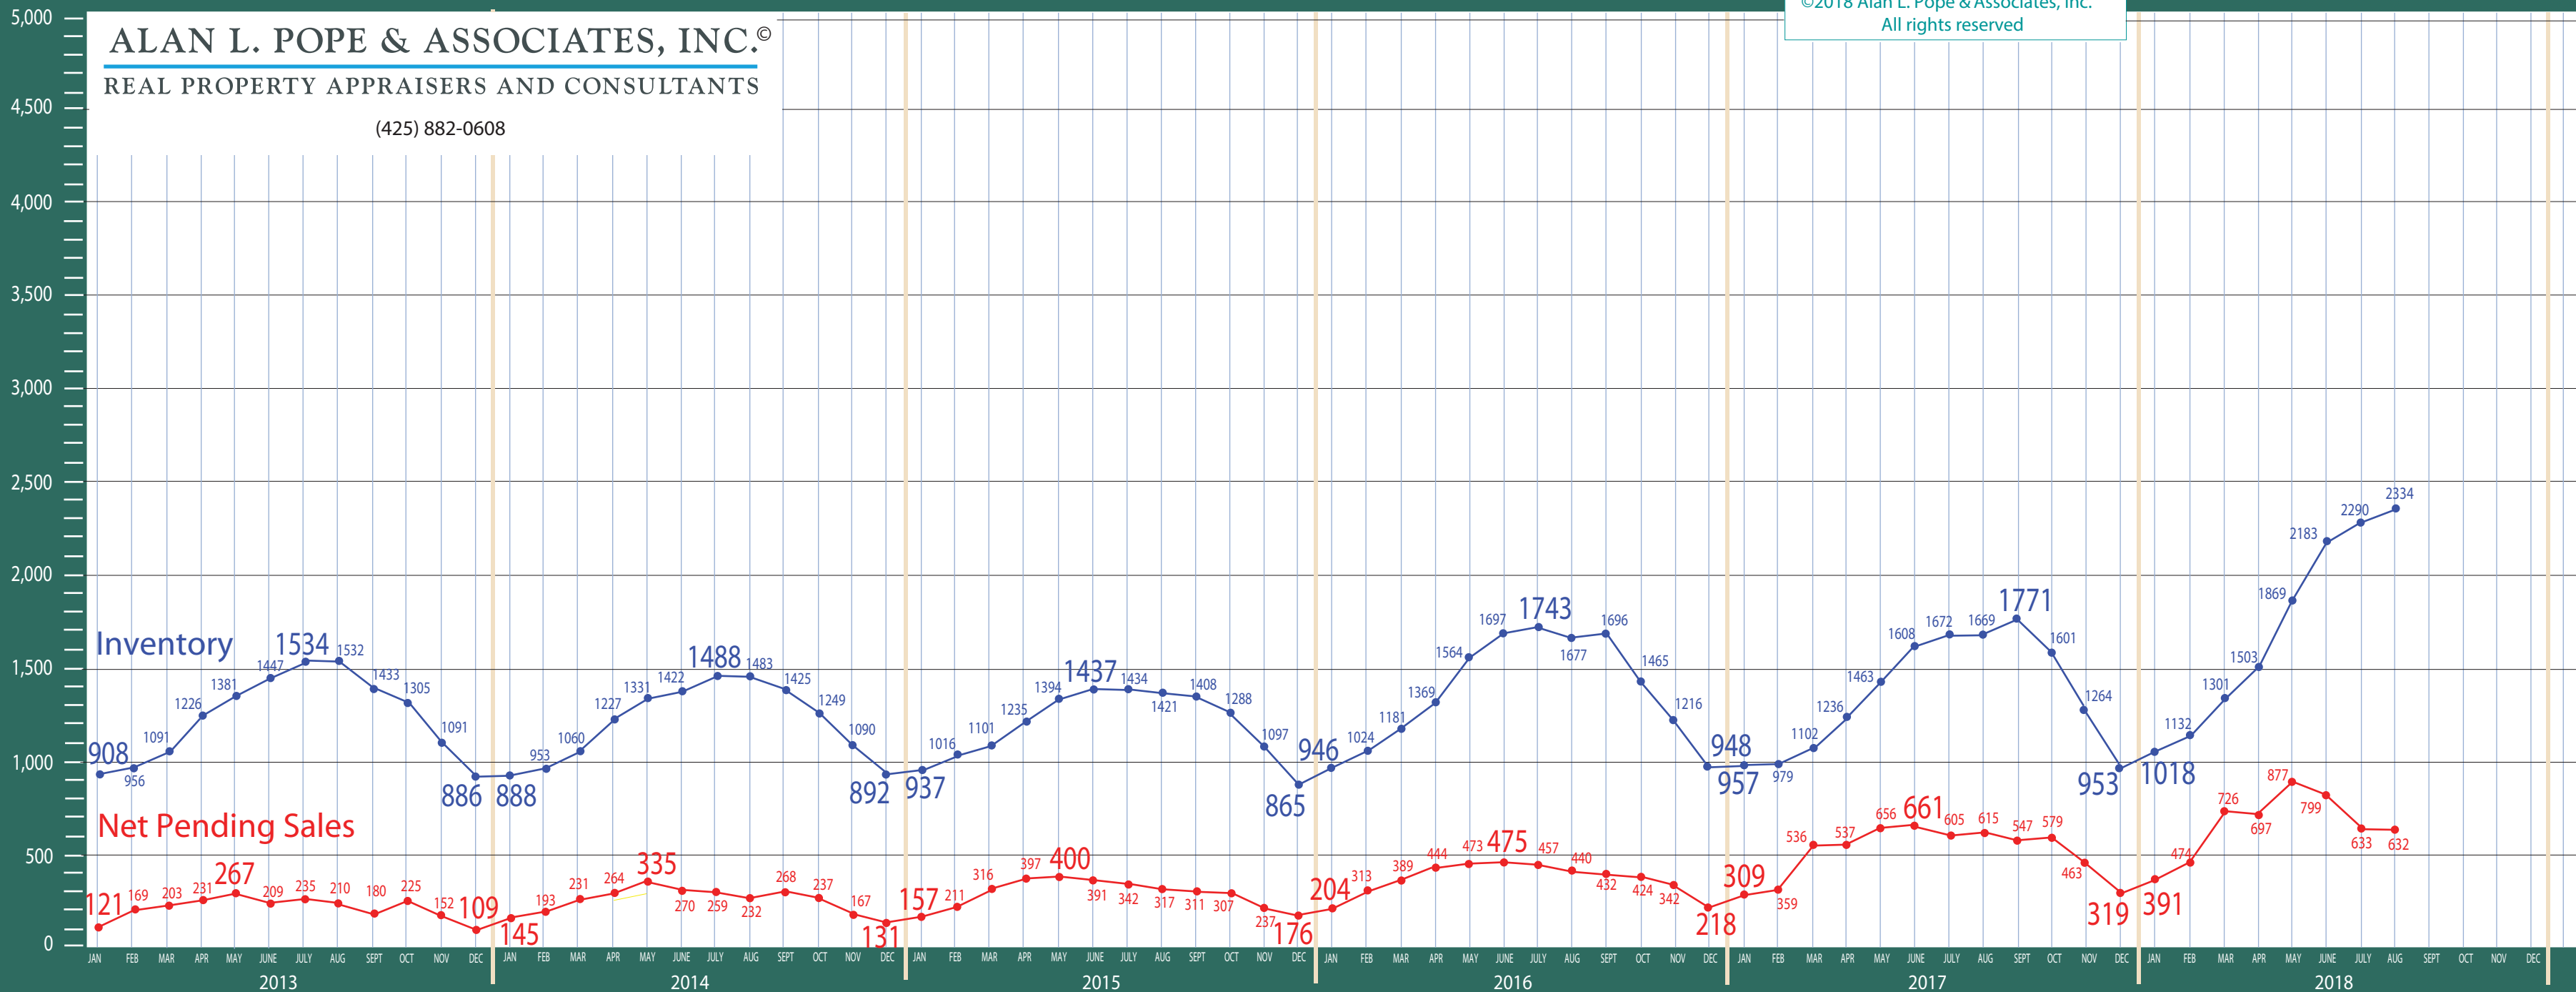

All NWMLS Areas Combined

\$1,000,000 + Residential & Condo Statistics

©2018 Alan L. Pope & Associates, Inc.
All rights reserved

ALAN L. POPE & ASSOCIATES, INC.®

REAL PROPERTY APPRAISERS AND CONSULTANTS

(425) 882-0608