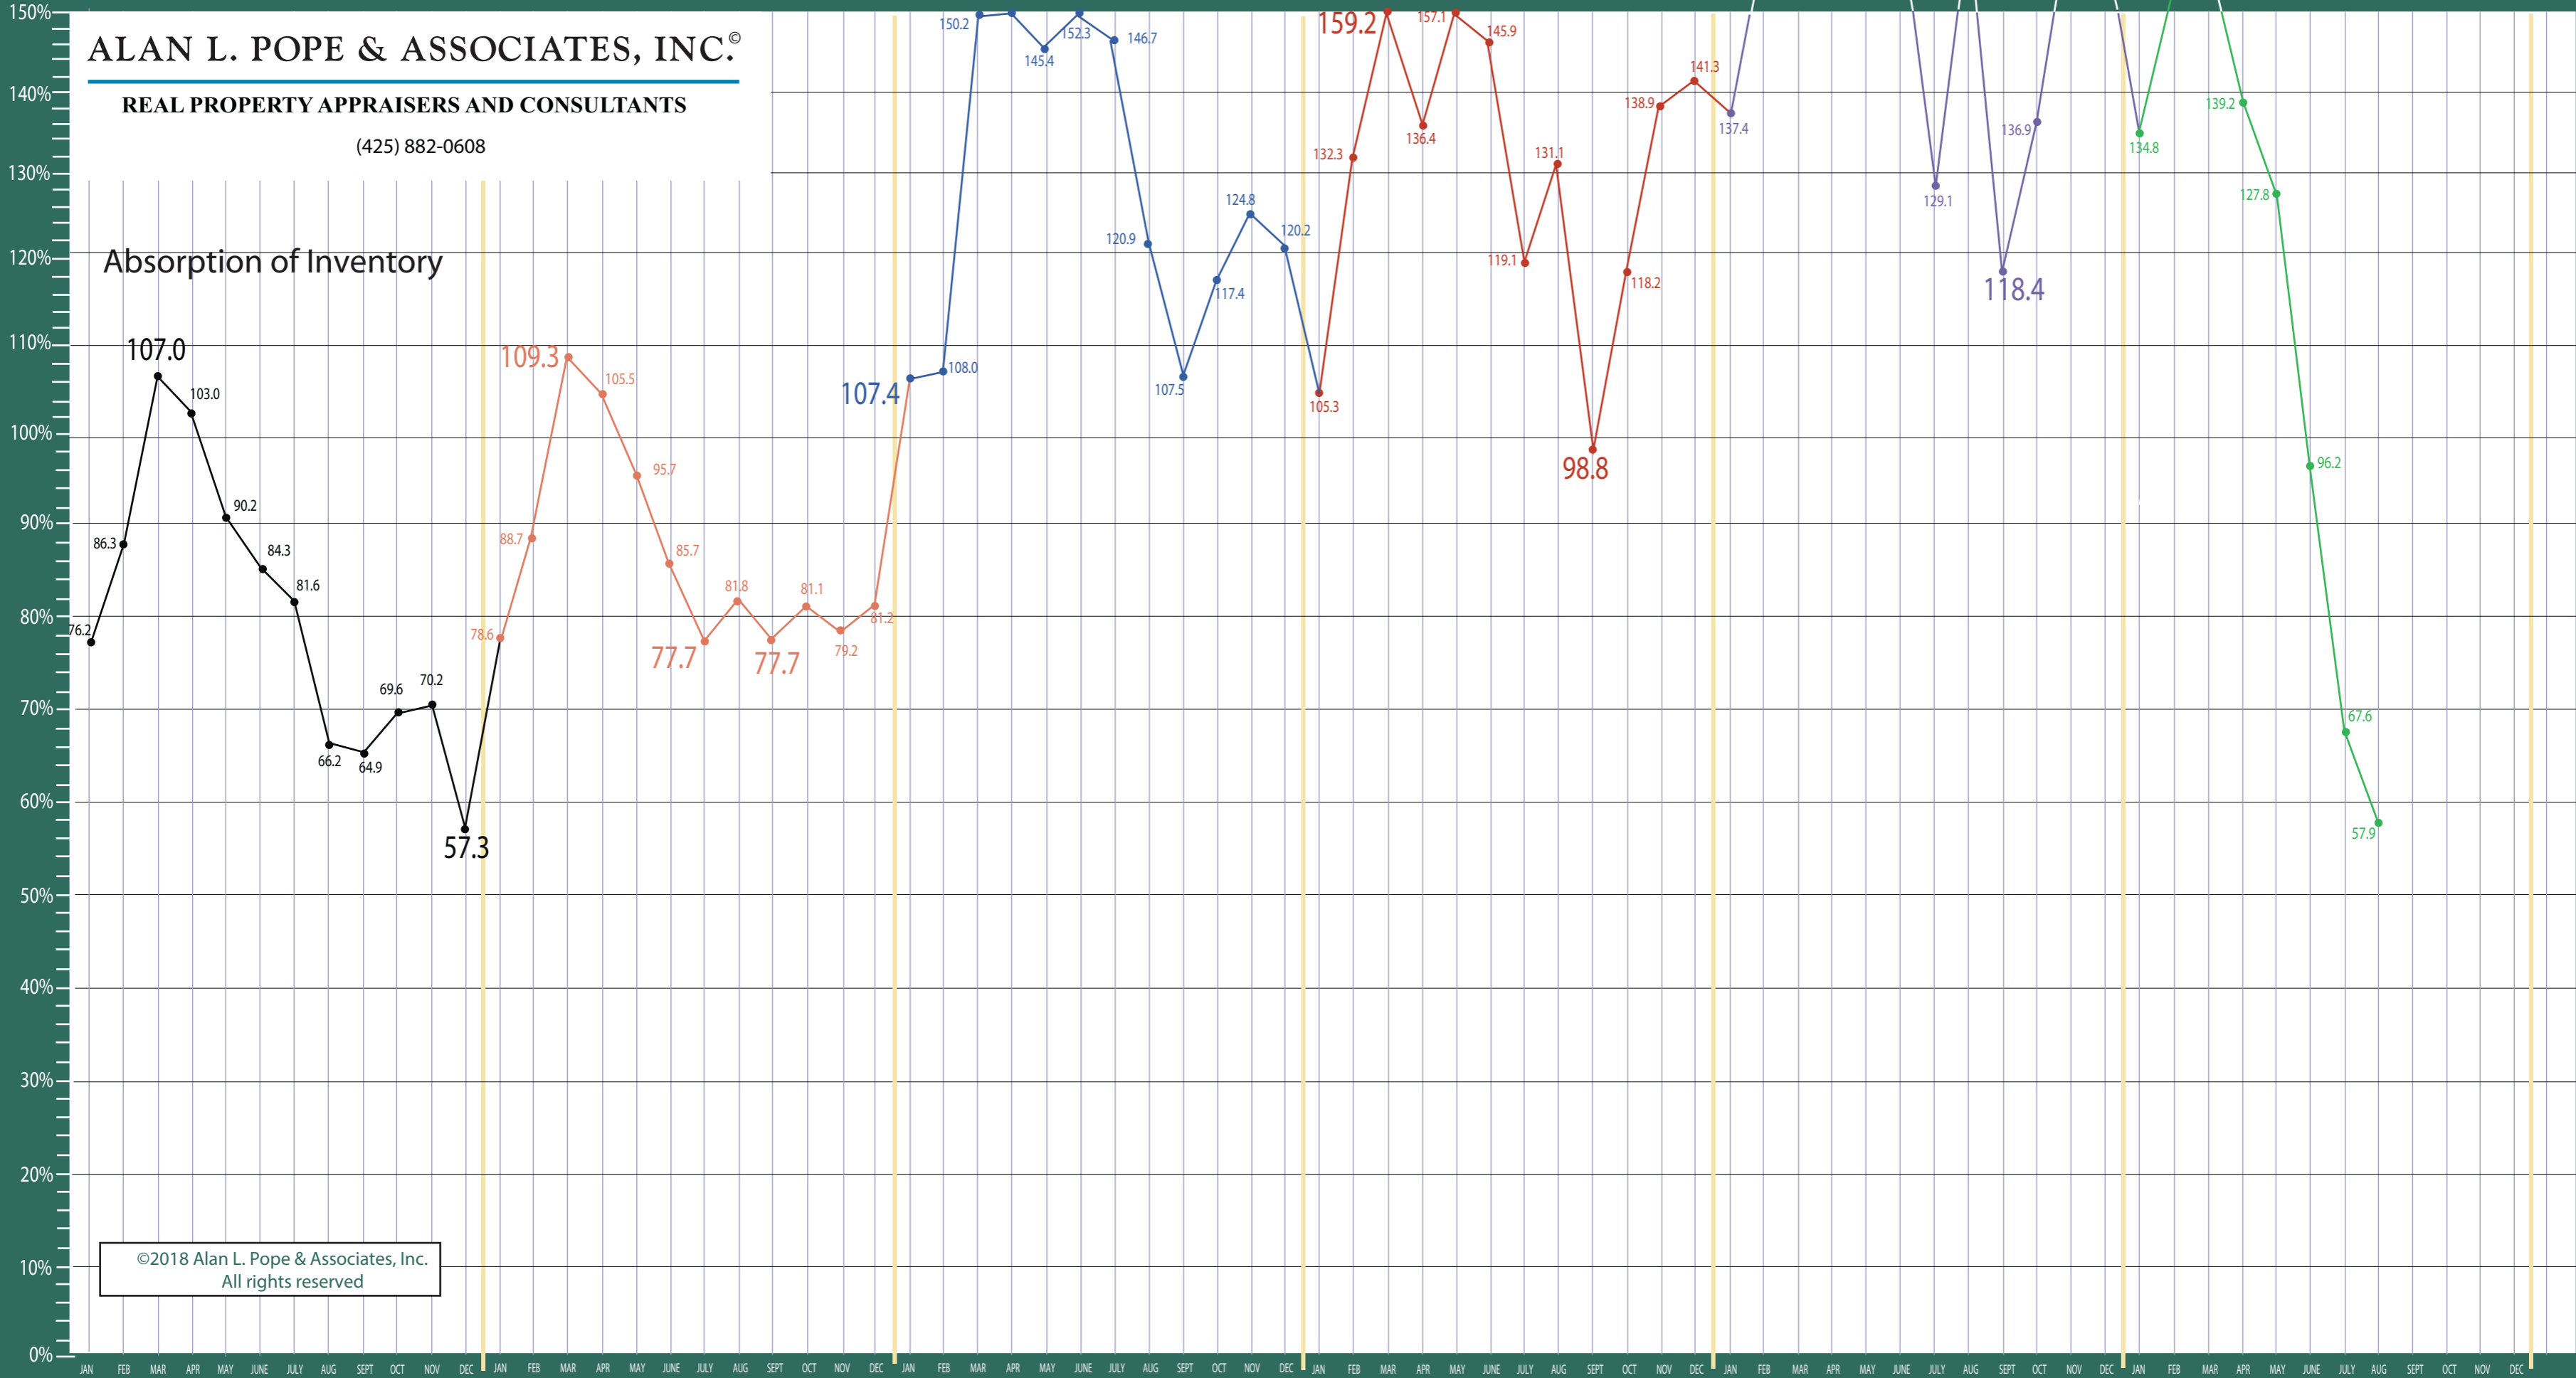

390/700-720 Central/North Seattle

Listing Residential & Condo Only

ALAN L. POPE & ASSOCIATES, INC.®
 REAL PROPERTY APPRAISERS AND CONSULTANTS

(425) 882-0608

©2018 Alan L. Pope & Associates, Inc.
 All rights reserved

Information Provided by The Northwest Multiple Listing Service

ALAN L. POPE & ASSOCIATES, INC.®

REAL PROPERTY APPRAISERS AND CONSULTANTS

(425) 882-0608

Absorption of Inventory

©2018 Alan L. Pope & Associates, Inc.
All rights reserved