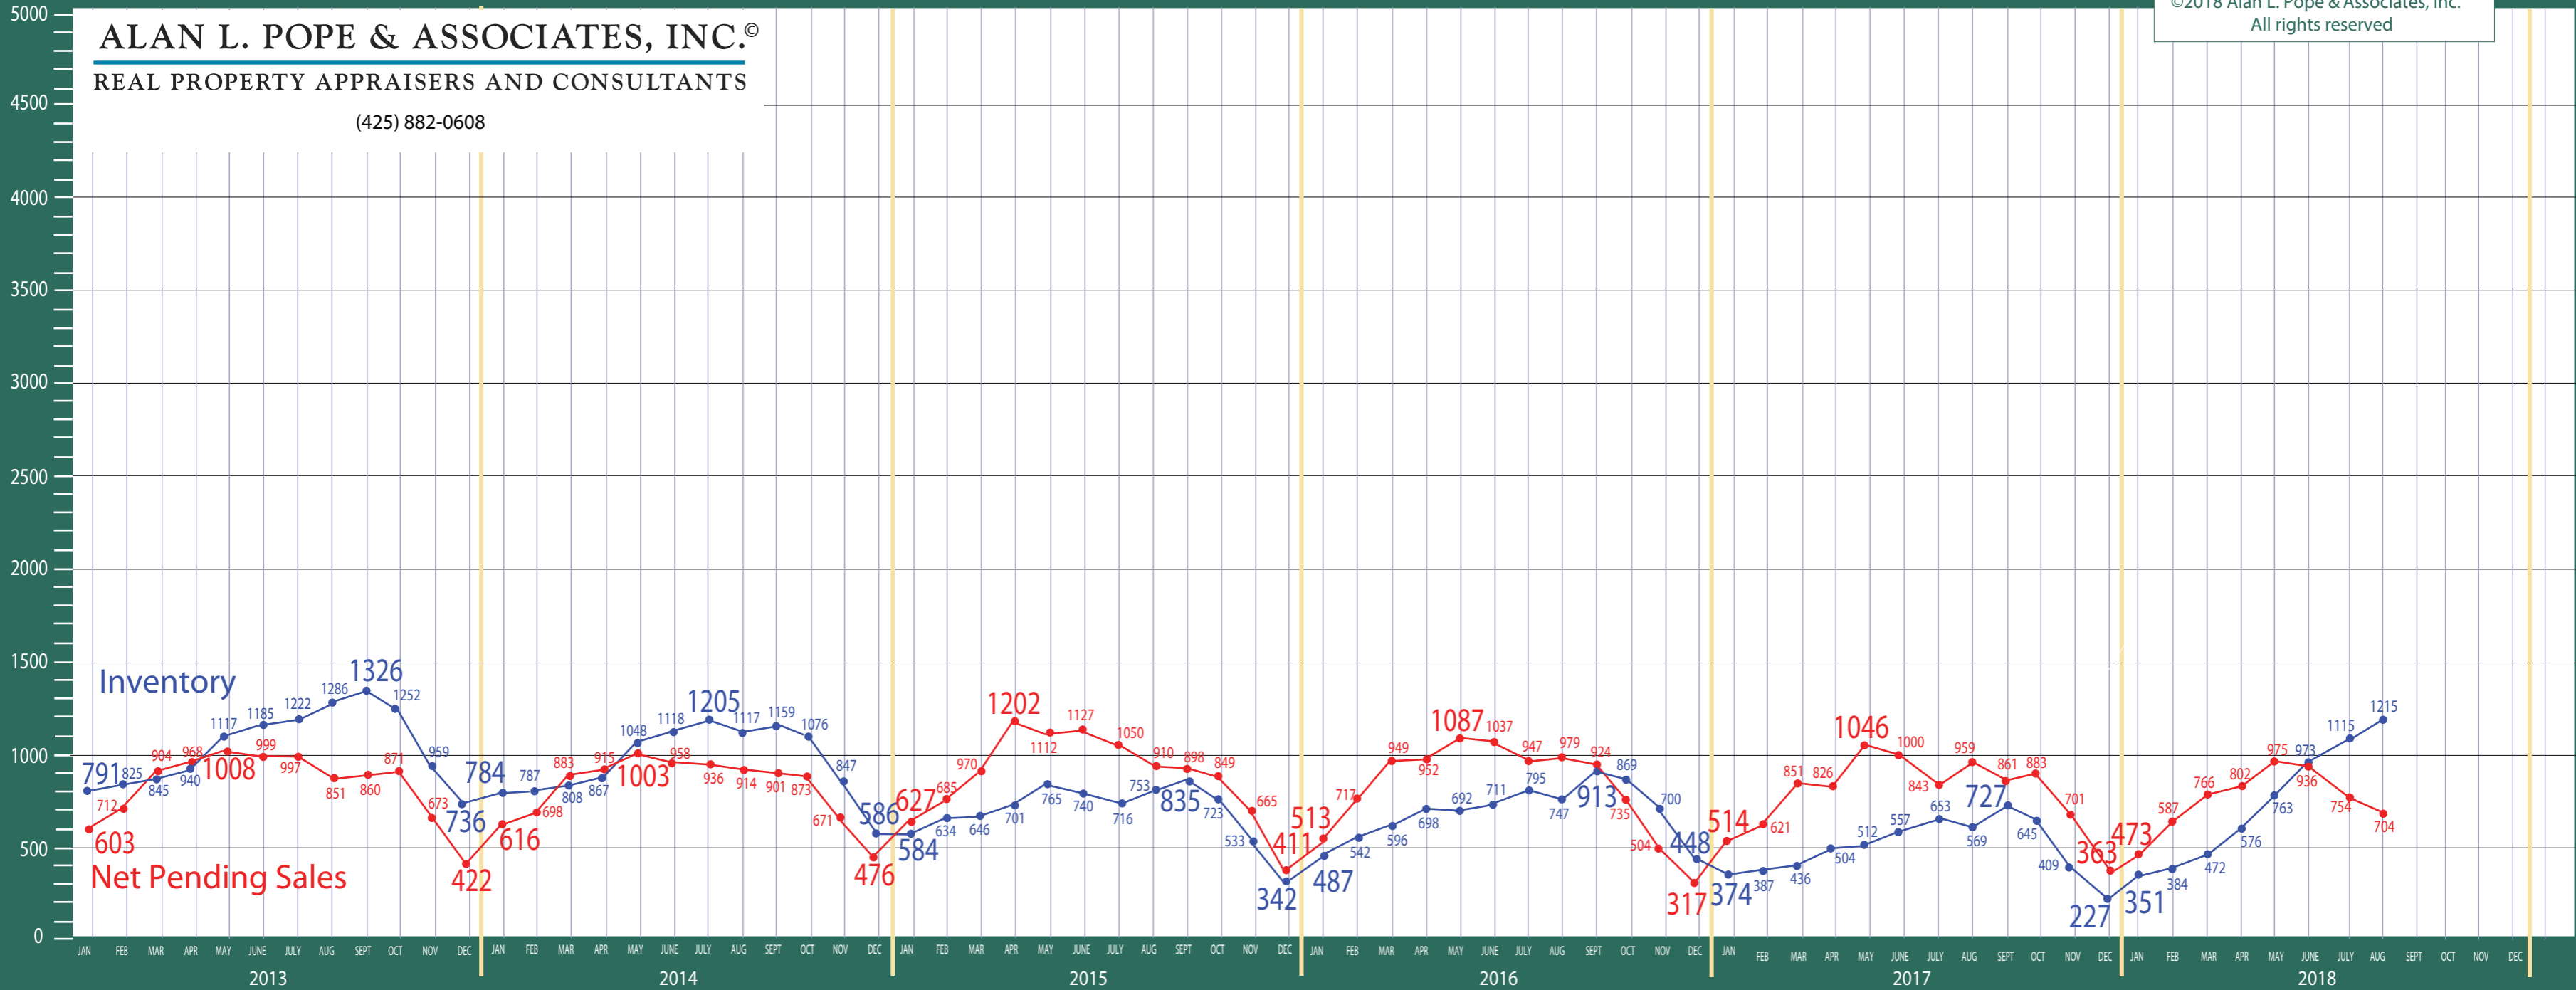

390/700-720 Central/North Seattle

Listing Residential & Condo Only

ALAN L. POPE & ASSOCIATES, INC.®
 REAL PROPERTY APPRAISERS AND CONSULTANTS

(425) 882-0608

©2018 Alan L. Pope & Associates, Inc.
 All rights reserved