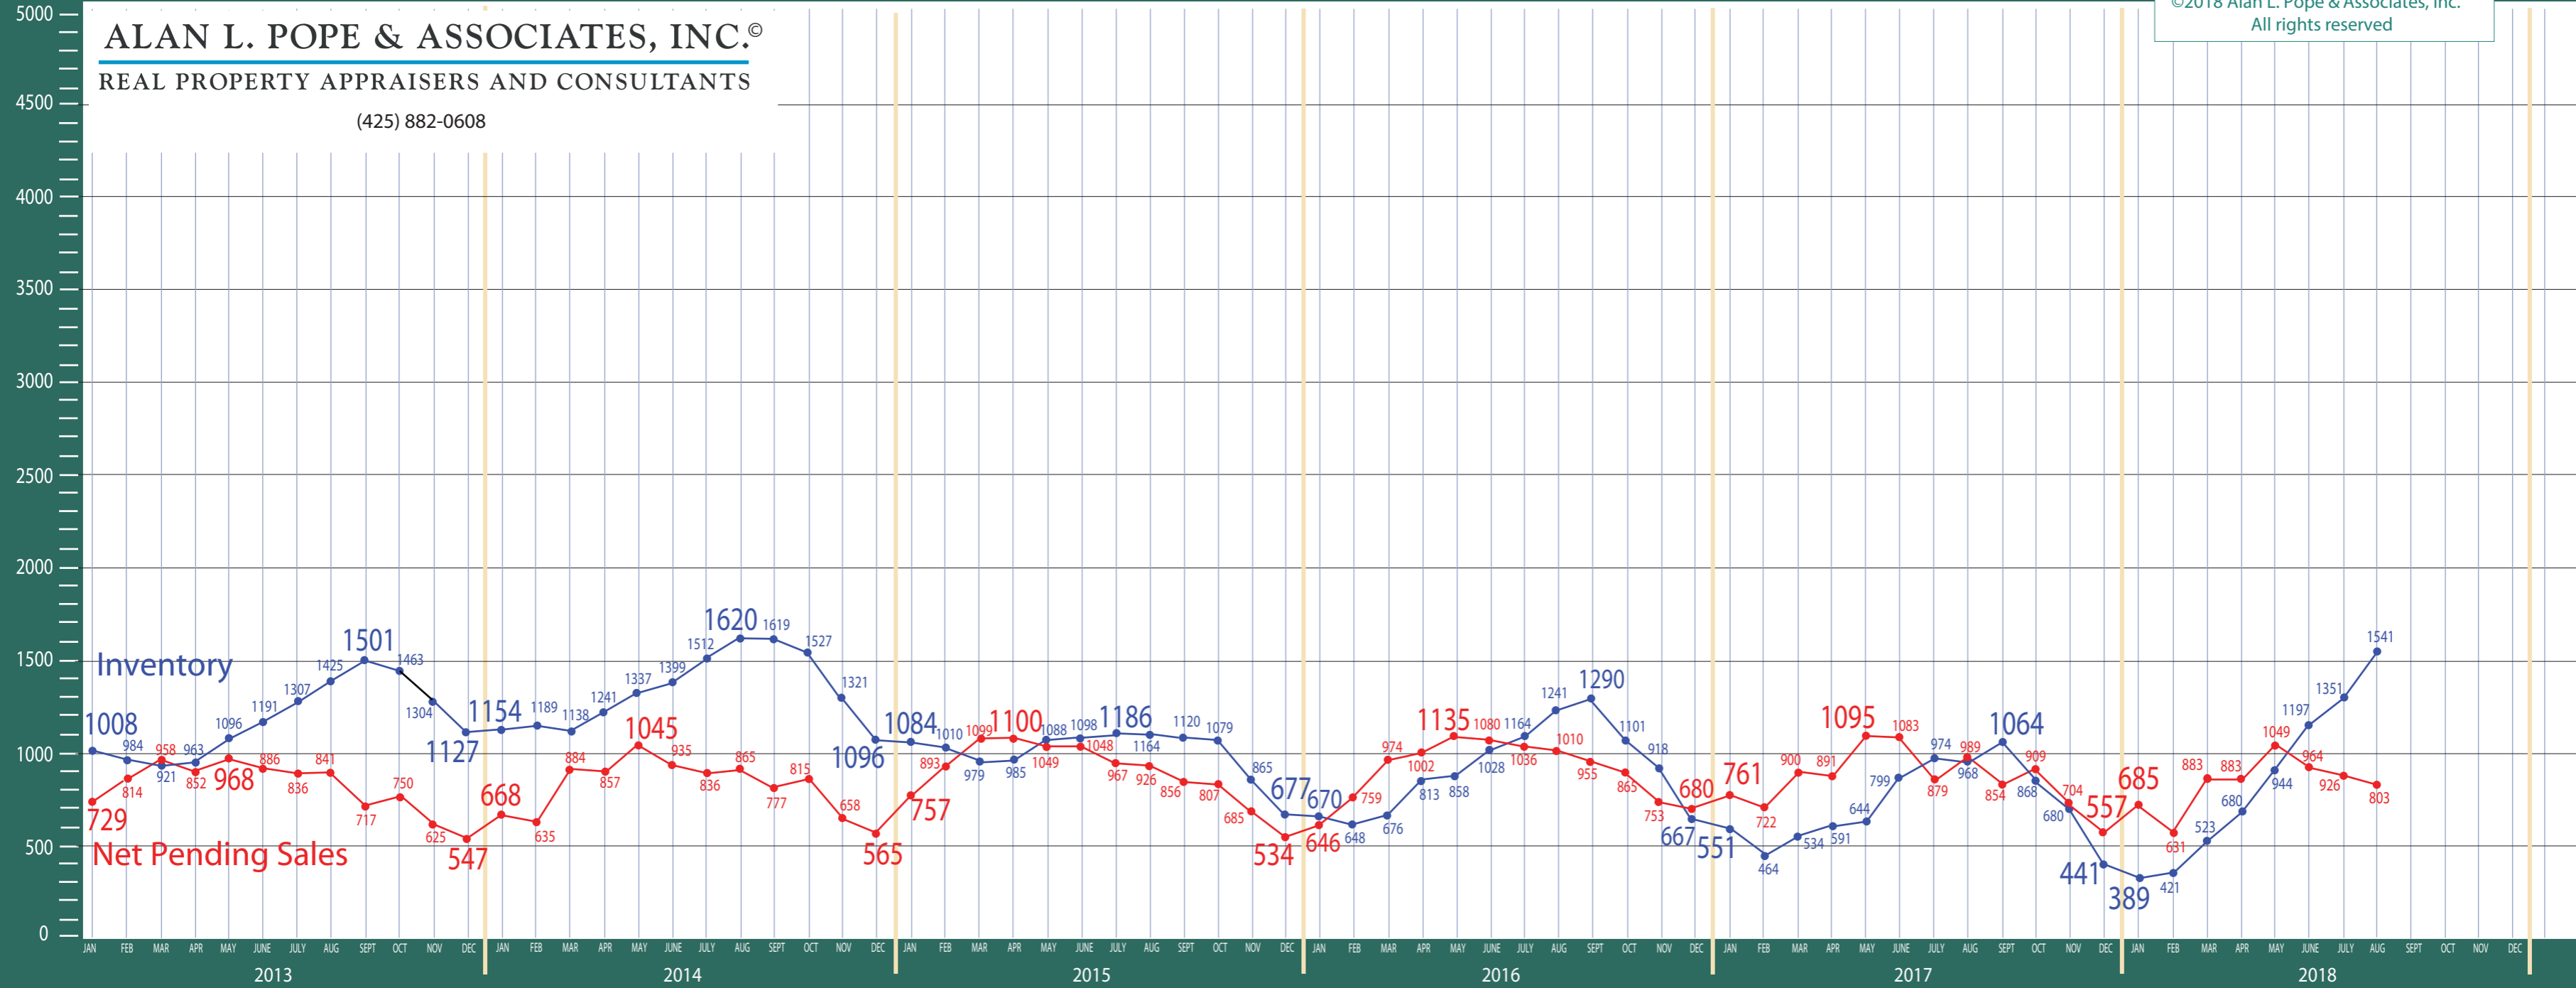

300-380 Auburn, Kent, Renton, South Seattle

Listing Residential & Condo Only

ALAN L. POPE & ASSOCIATES, INC.®
 REAL PROPERTY APPRAISERS AND CONSULTANTS

(425) 882-0608

©2018 Alan L. Pope & Associates, Inc.
 All rights reserved

ALAN L. POPE & ASSOCIATES, INC.®

REAL PROPERTY APPRAISERS AND CONSULTANTS

(425) 882-0608

©2018 Alan L. Pope & Associates, Inc.
All rights reserved

Absorption of Inventory