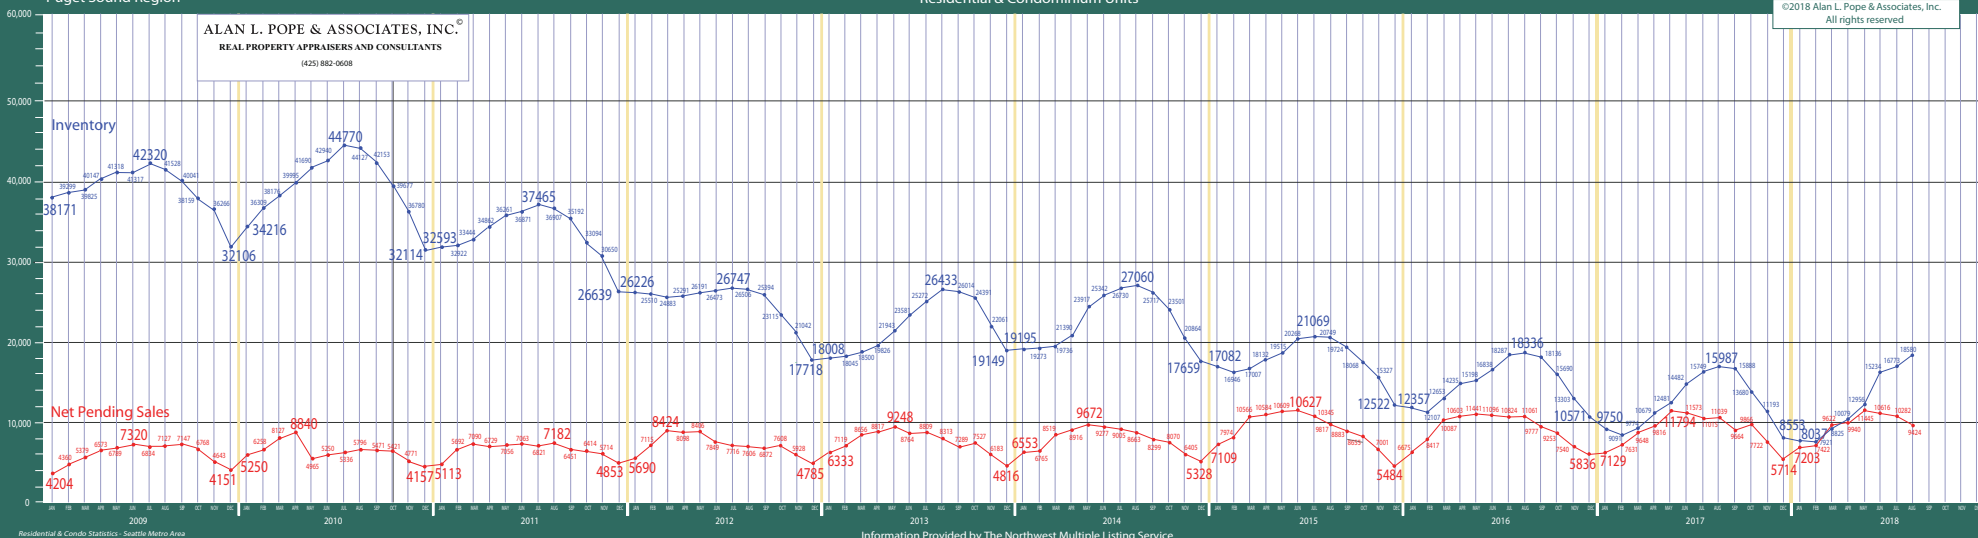

**ALAN L. POPE & ASSOCIATES, INC.®**  
REAL PROPERTY APPRAISERS AND CONSULTANTS  
(425) 882-0608

**ALAN L. POPE & ASSOCIATES, INC.®**  
REAL PROPERTY APPRAISERS AND CONSULTANTS  
(425) 882-0608