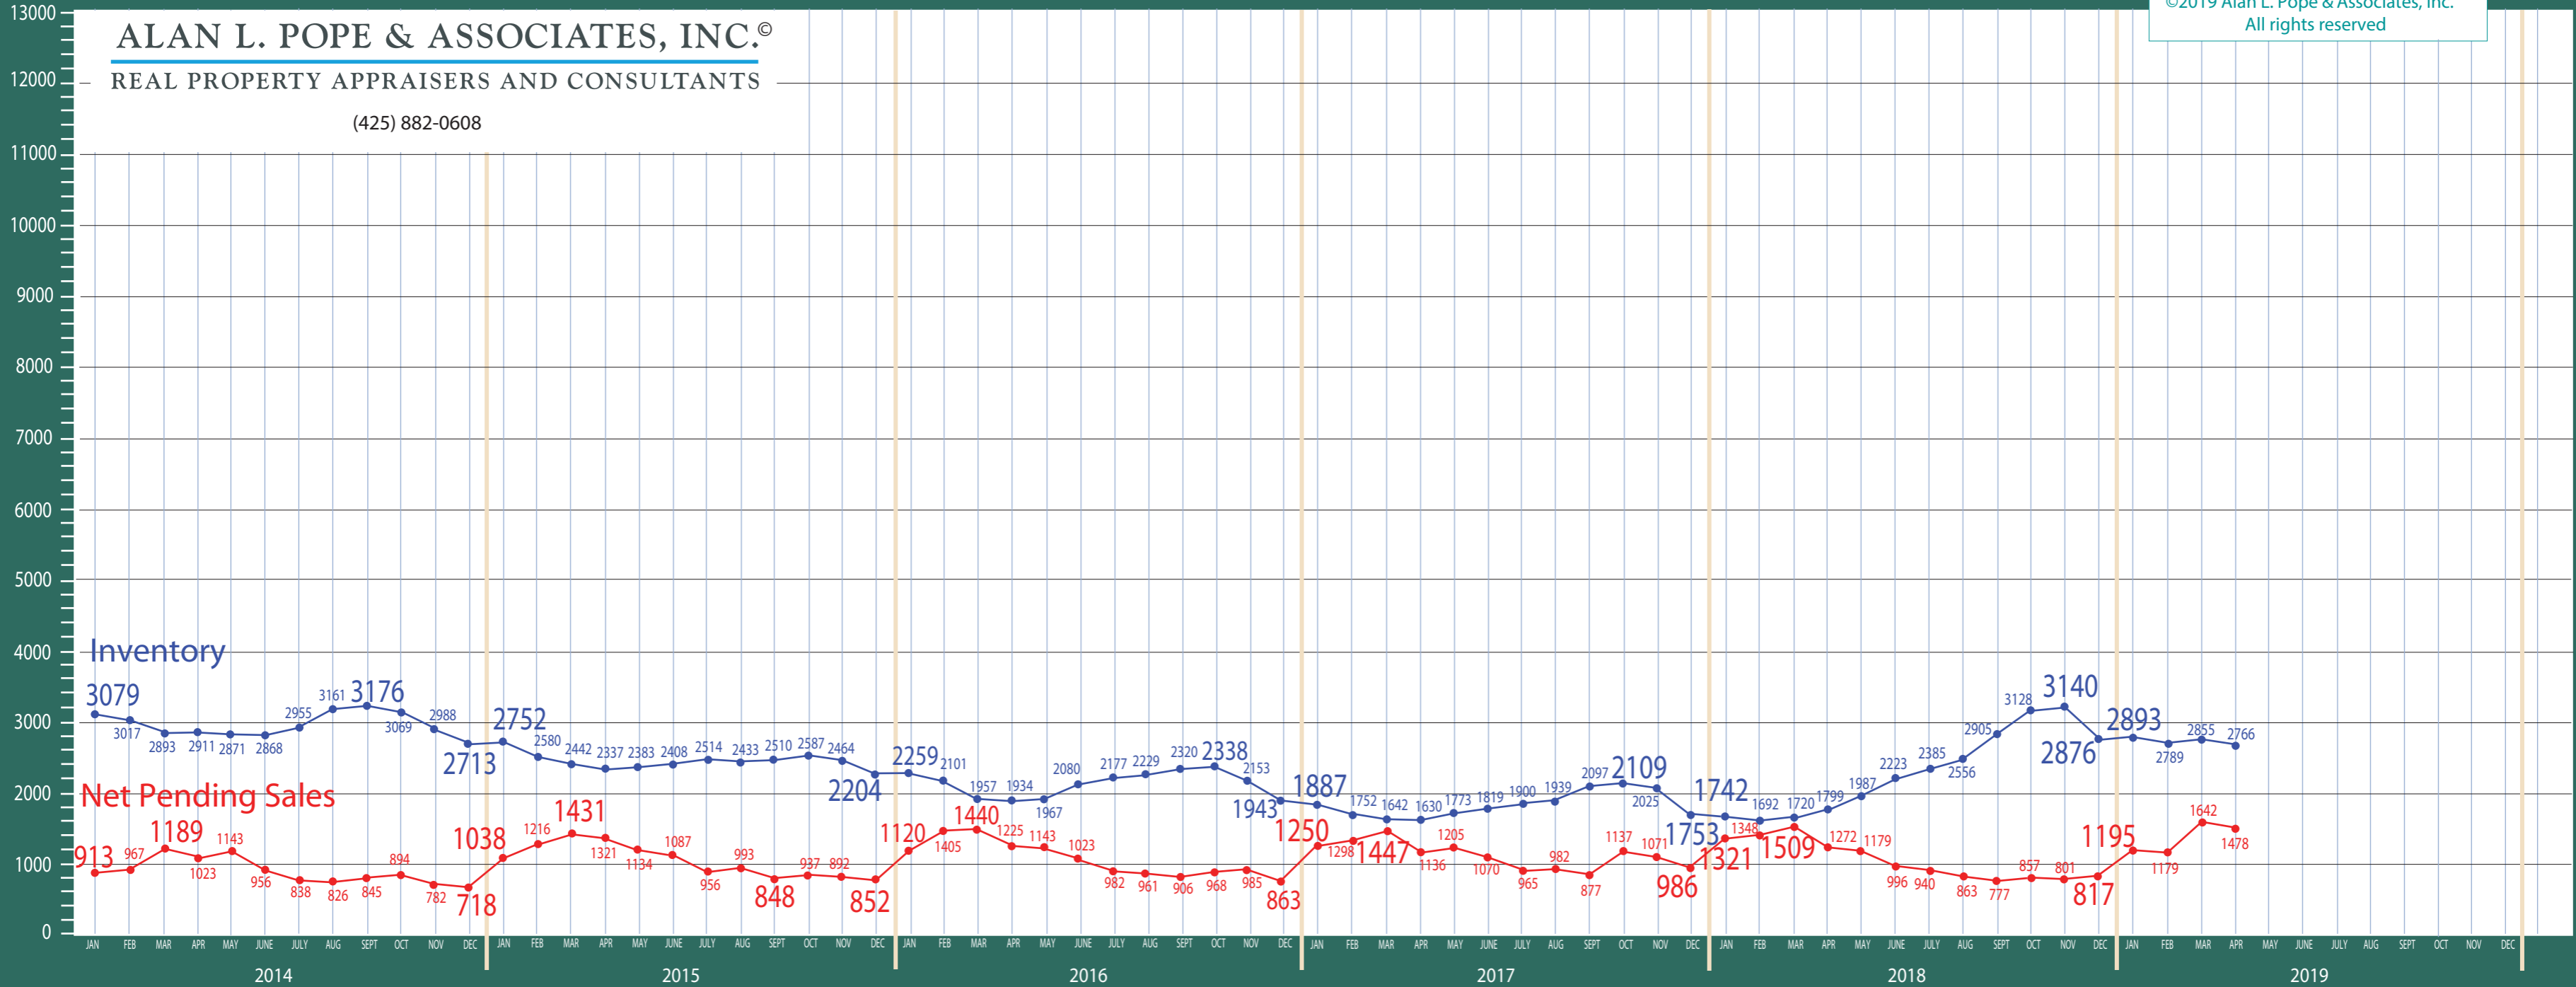

Puget Sound Region

New Construction - Residential & Condo Statistics

©2019 Alan L. Pope & Associates, Inc.
All rights reserved

ALAN L. POPE & ASSOCIATES, INC.®

REAL PROPERTY APPRAISERS AND CONSULTANTS

(425) 882-0608