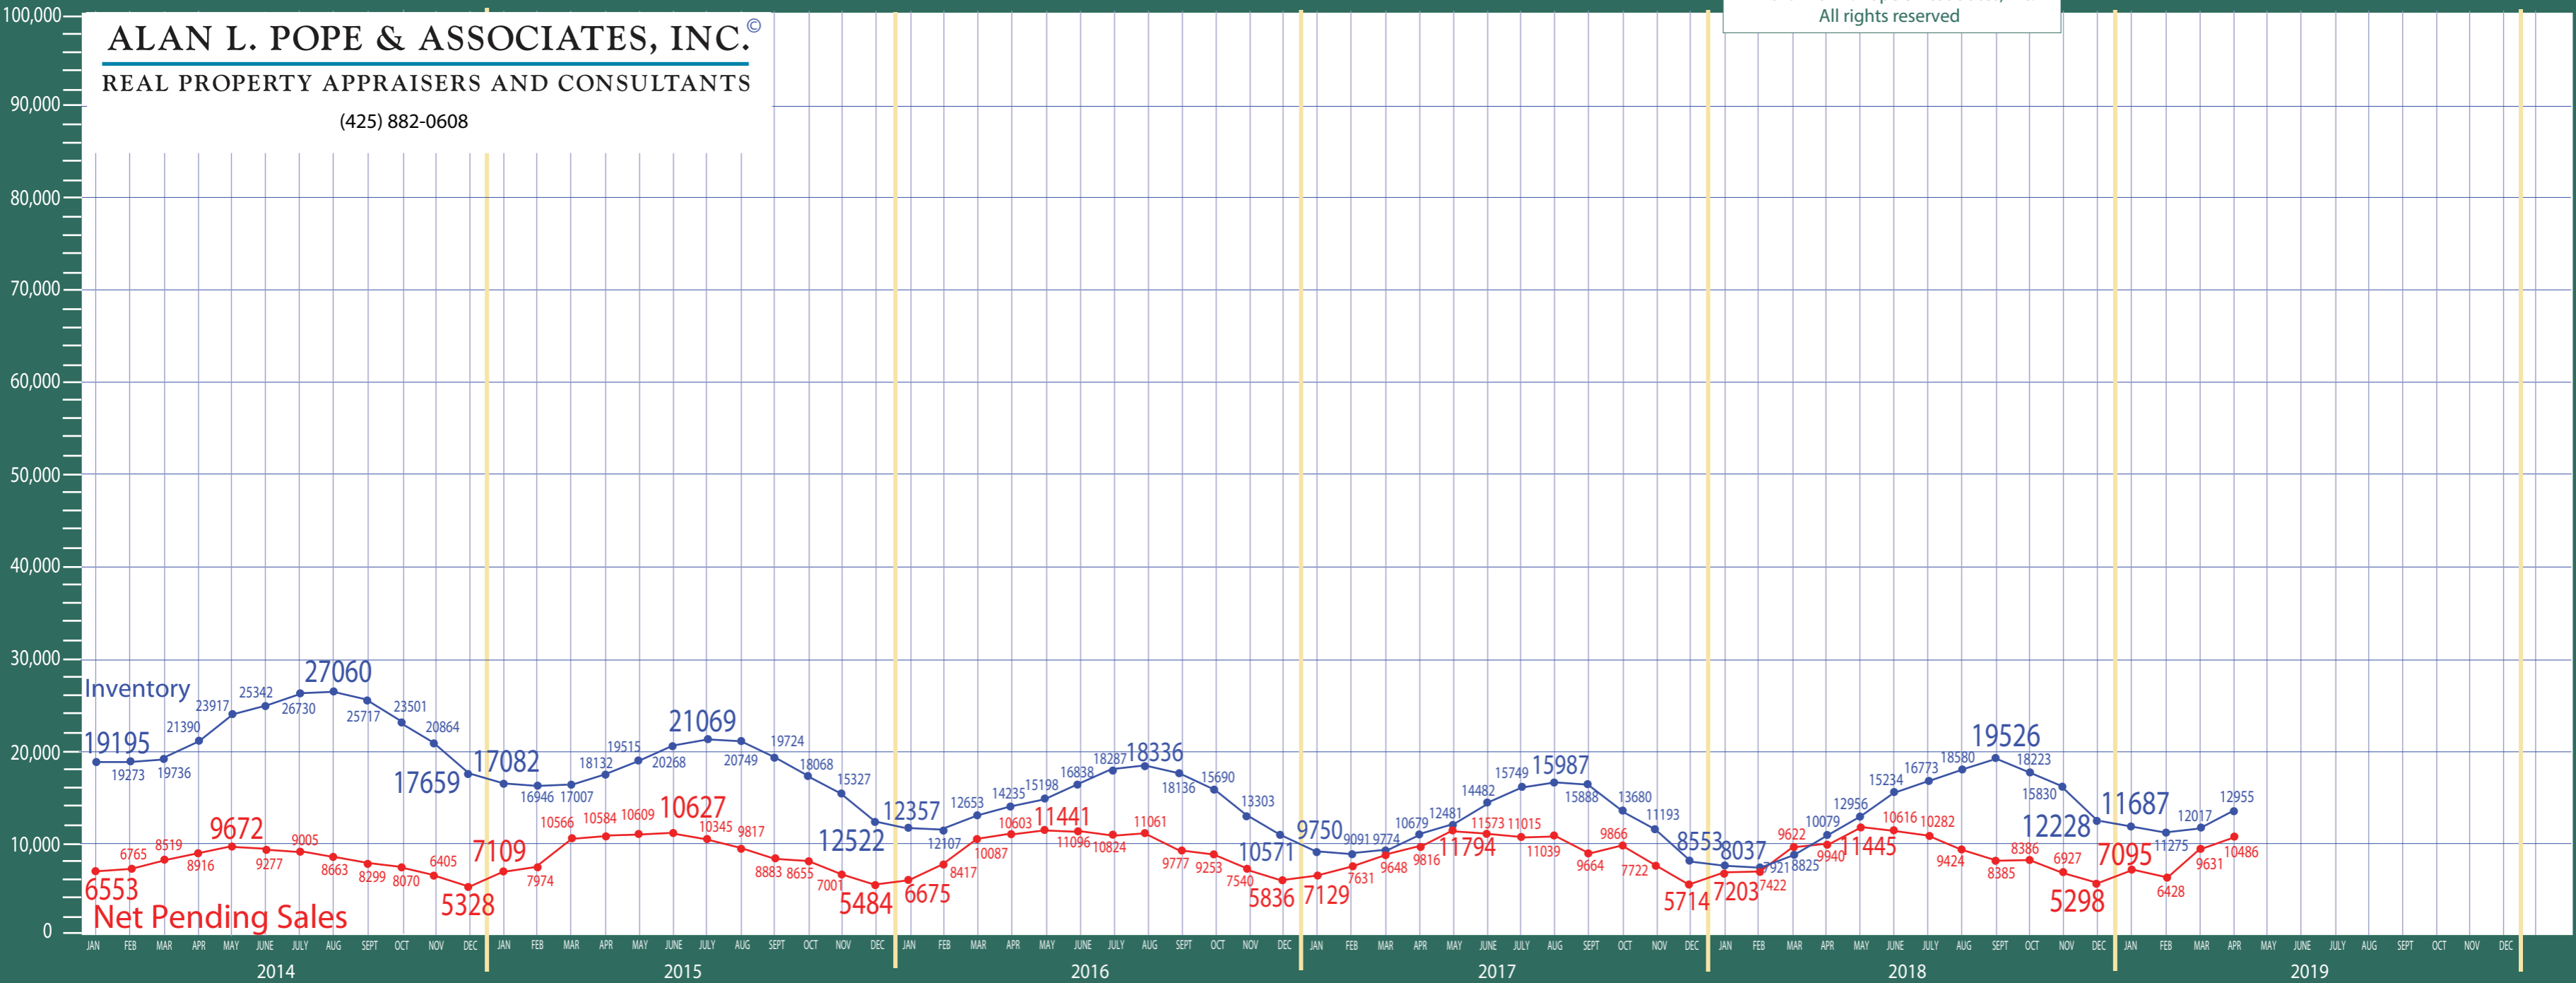

Puget Sound Region

Listing Residential & Condo Only

©2019 Alan L. Pope & Associates, Inc.
All rights reserved

ALAN L. POPE & ASSOCIATES, INC.®
REAL PROPERTY APPRAISERS AND CONSULTANTS

(425) 882-0608

Information Provided by The Northwest Multiple Listing Service