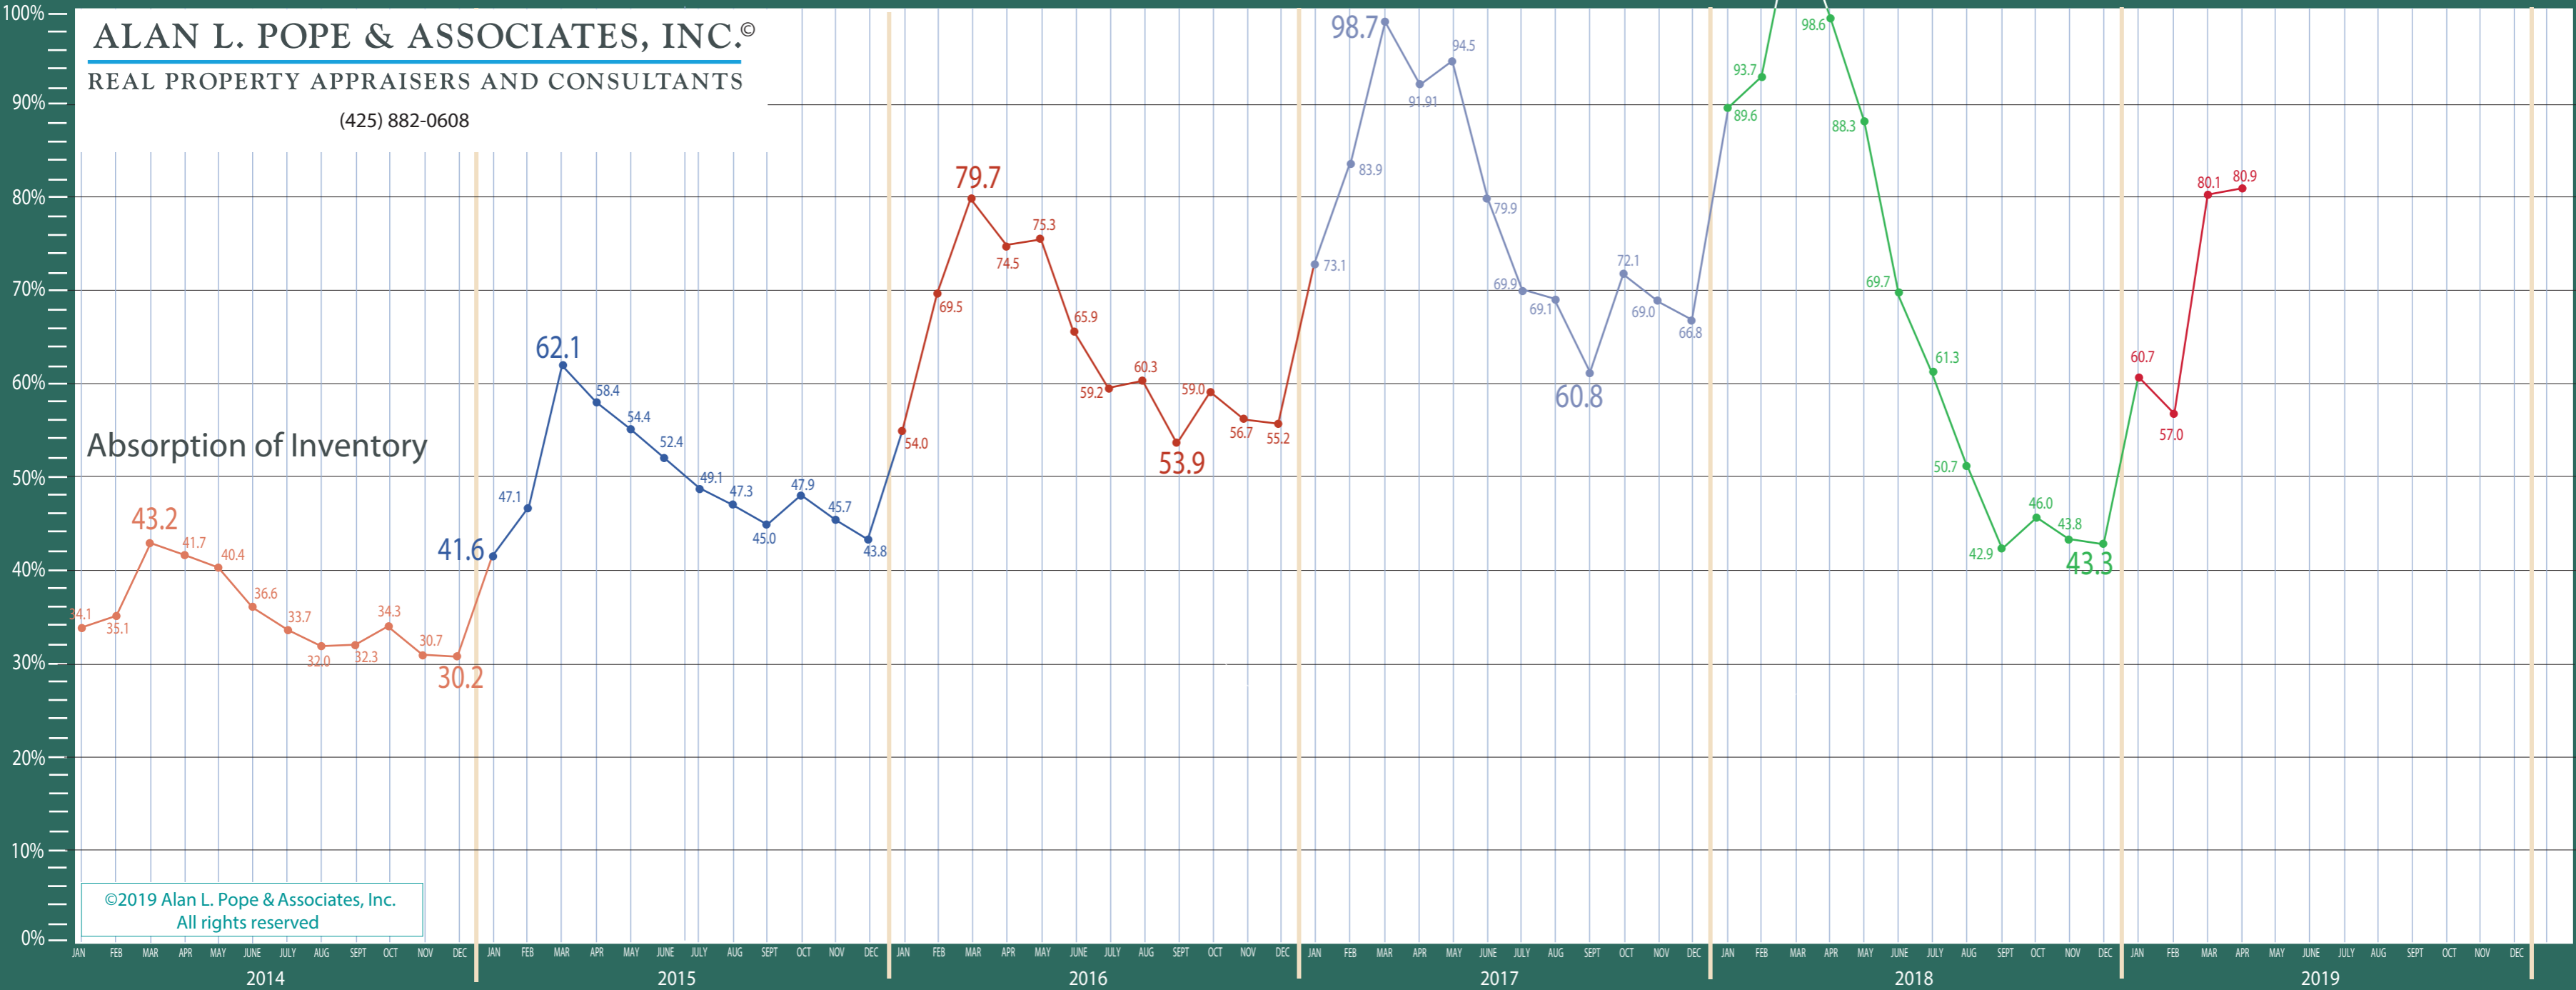

Puget Sound Region

Absorption of Inventory Residential & Condo Only

ALAN L. POPE & ASSOCIATES, INC.®

REAL PROPERTY APPRAISERS AND CONSULTANTS

(425) 882-0608

Absorption of Inventory

©2019 Alan L. Pope & Associates, Inc.
All rights reserved