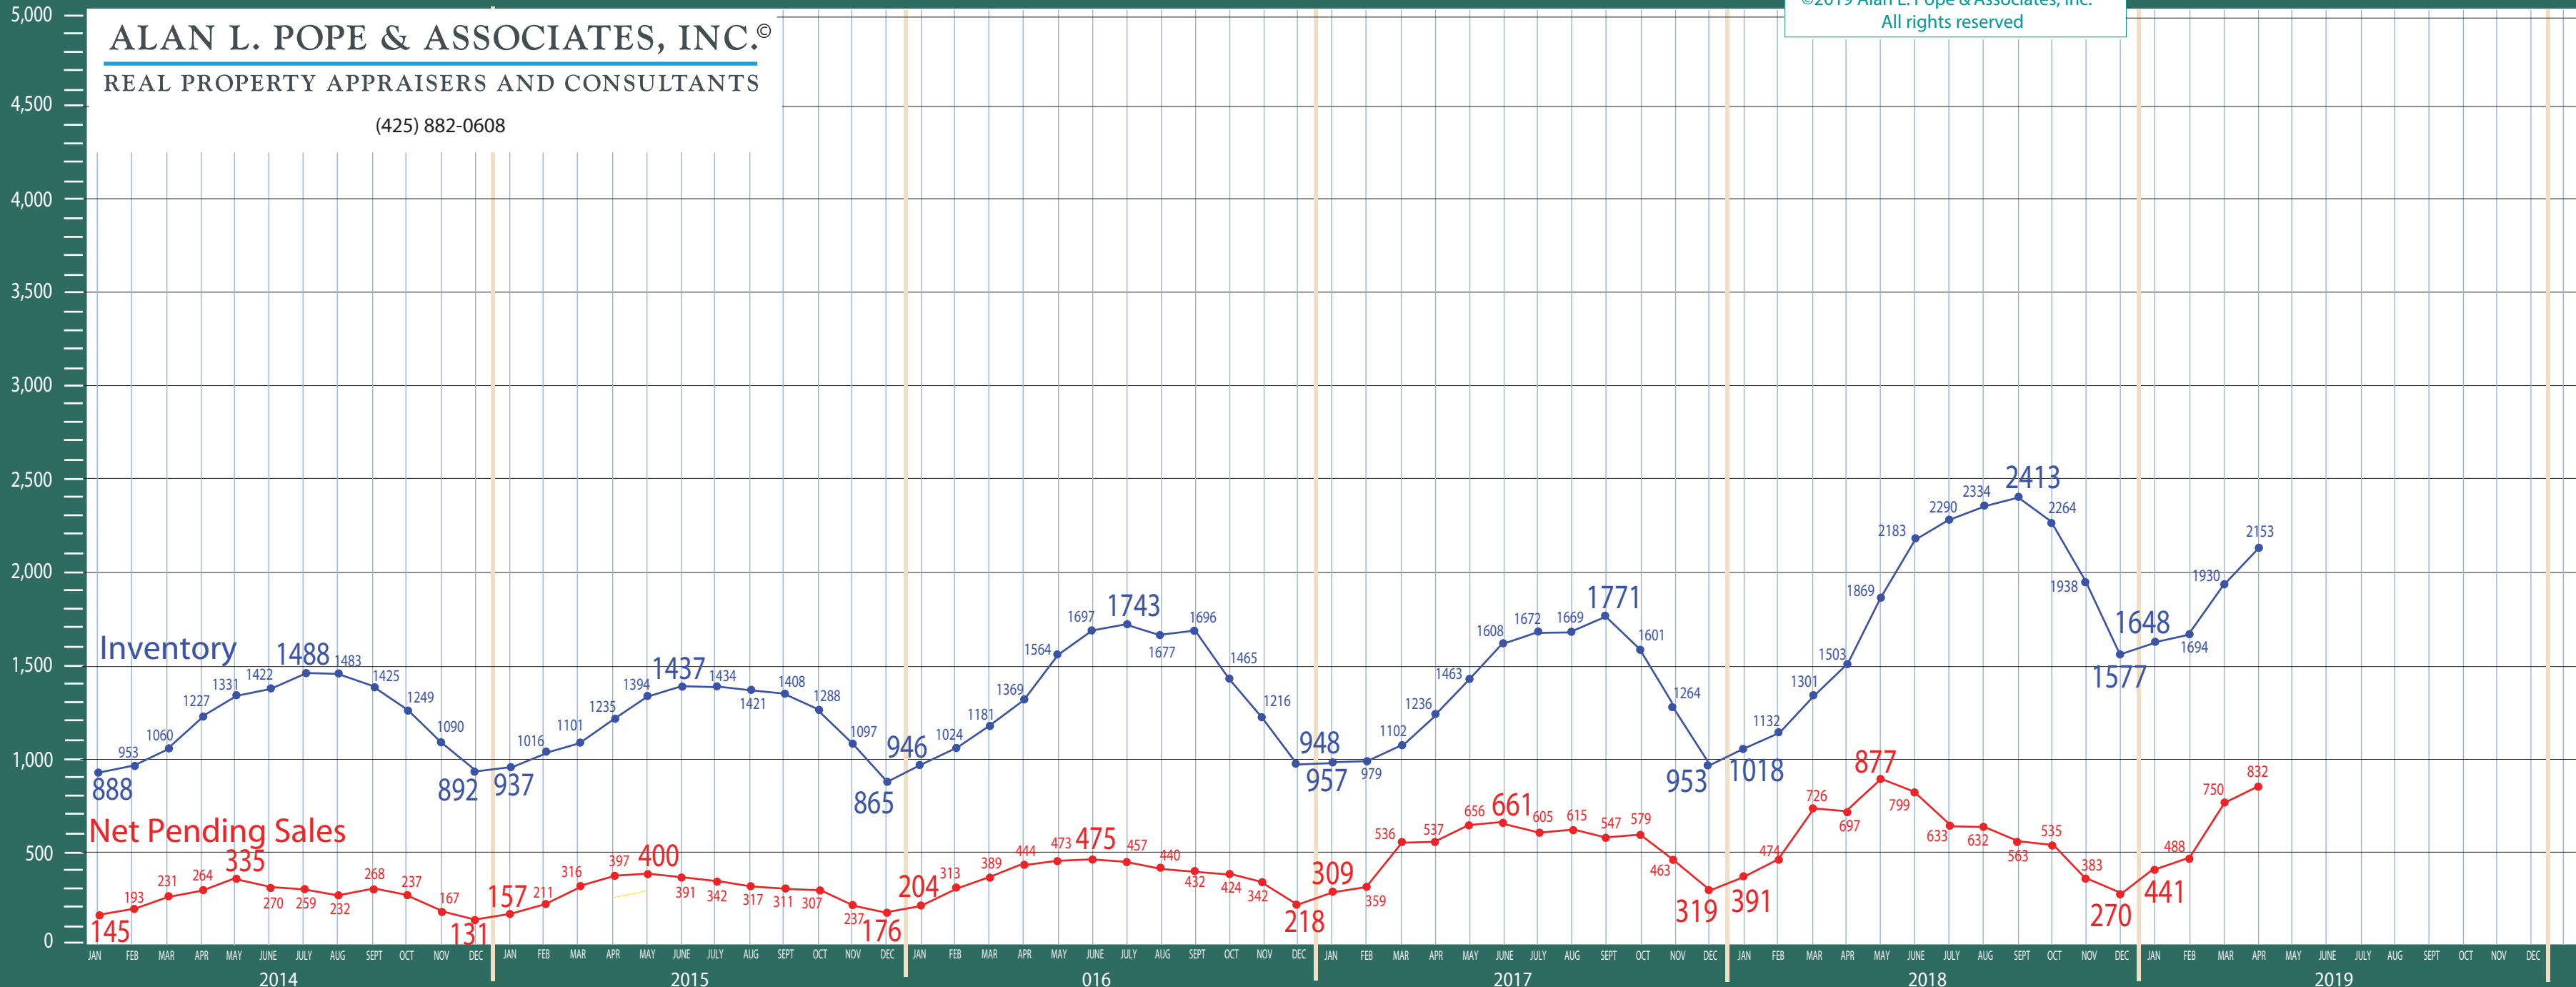

All NWMLS Areas Combined

\$1,000,000 + Residential & Condo Statistics

©2019 Alan L. Pope & Associates, Inc.
All rights reserved

ALAN L. POPE & ASSOCIATES, INC.®

REAL PROPERTY APPRAISERS AND CONSULTANTS

(425) 882-0608

All NWMLS Areas Combined

\$1,000,000 + Absorption of Inventory Residential & Condo Only

ALAN L. POPE & ASSOCIATES, INC.®

REAL PROPERTY APPRAISERS AND CONSULTANTS

(425) 882-0608

©2019 Alan L. Pope & Associates, Inc.
All rights reserved