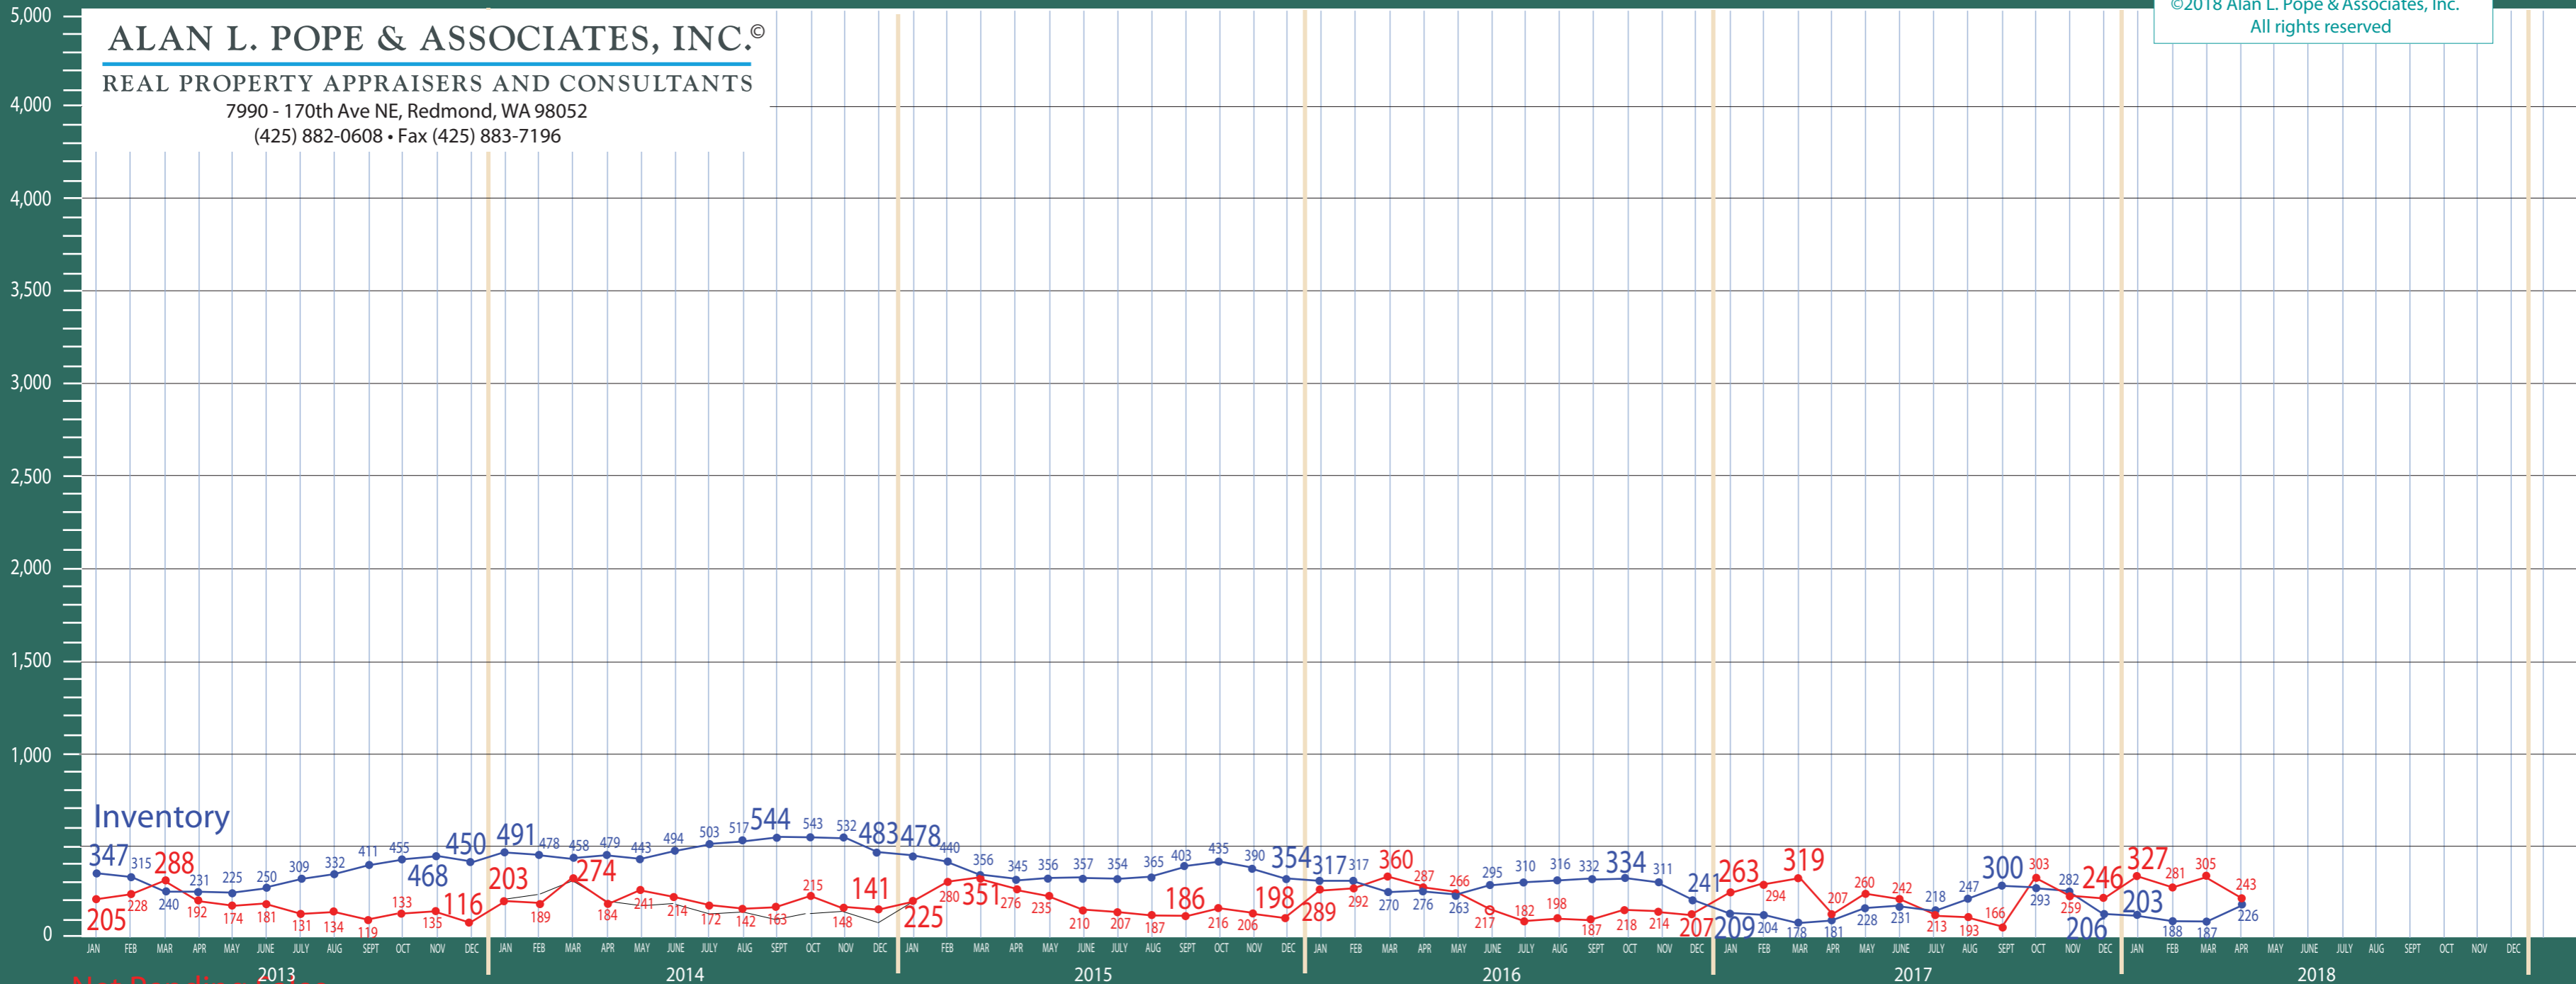

Snohomish County

New Construction - Residential & Condo Statistics

©2018 Alan L. Pope & Associates, Inc.
All rights reserved

ALAN L. POPE & ASSOCIATES, INC.®

REAL PROPERTY APPRAISERS AND CONSULTANTS

7990 - 170th Ave NE, Redmond, WA 98052

(425) 882-0608 • Fax (425) 883-7196

Net Pending Sales

Information Provided by The Northwest Multiple Listing Service