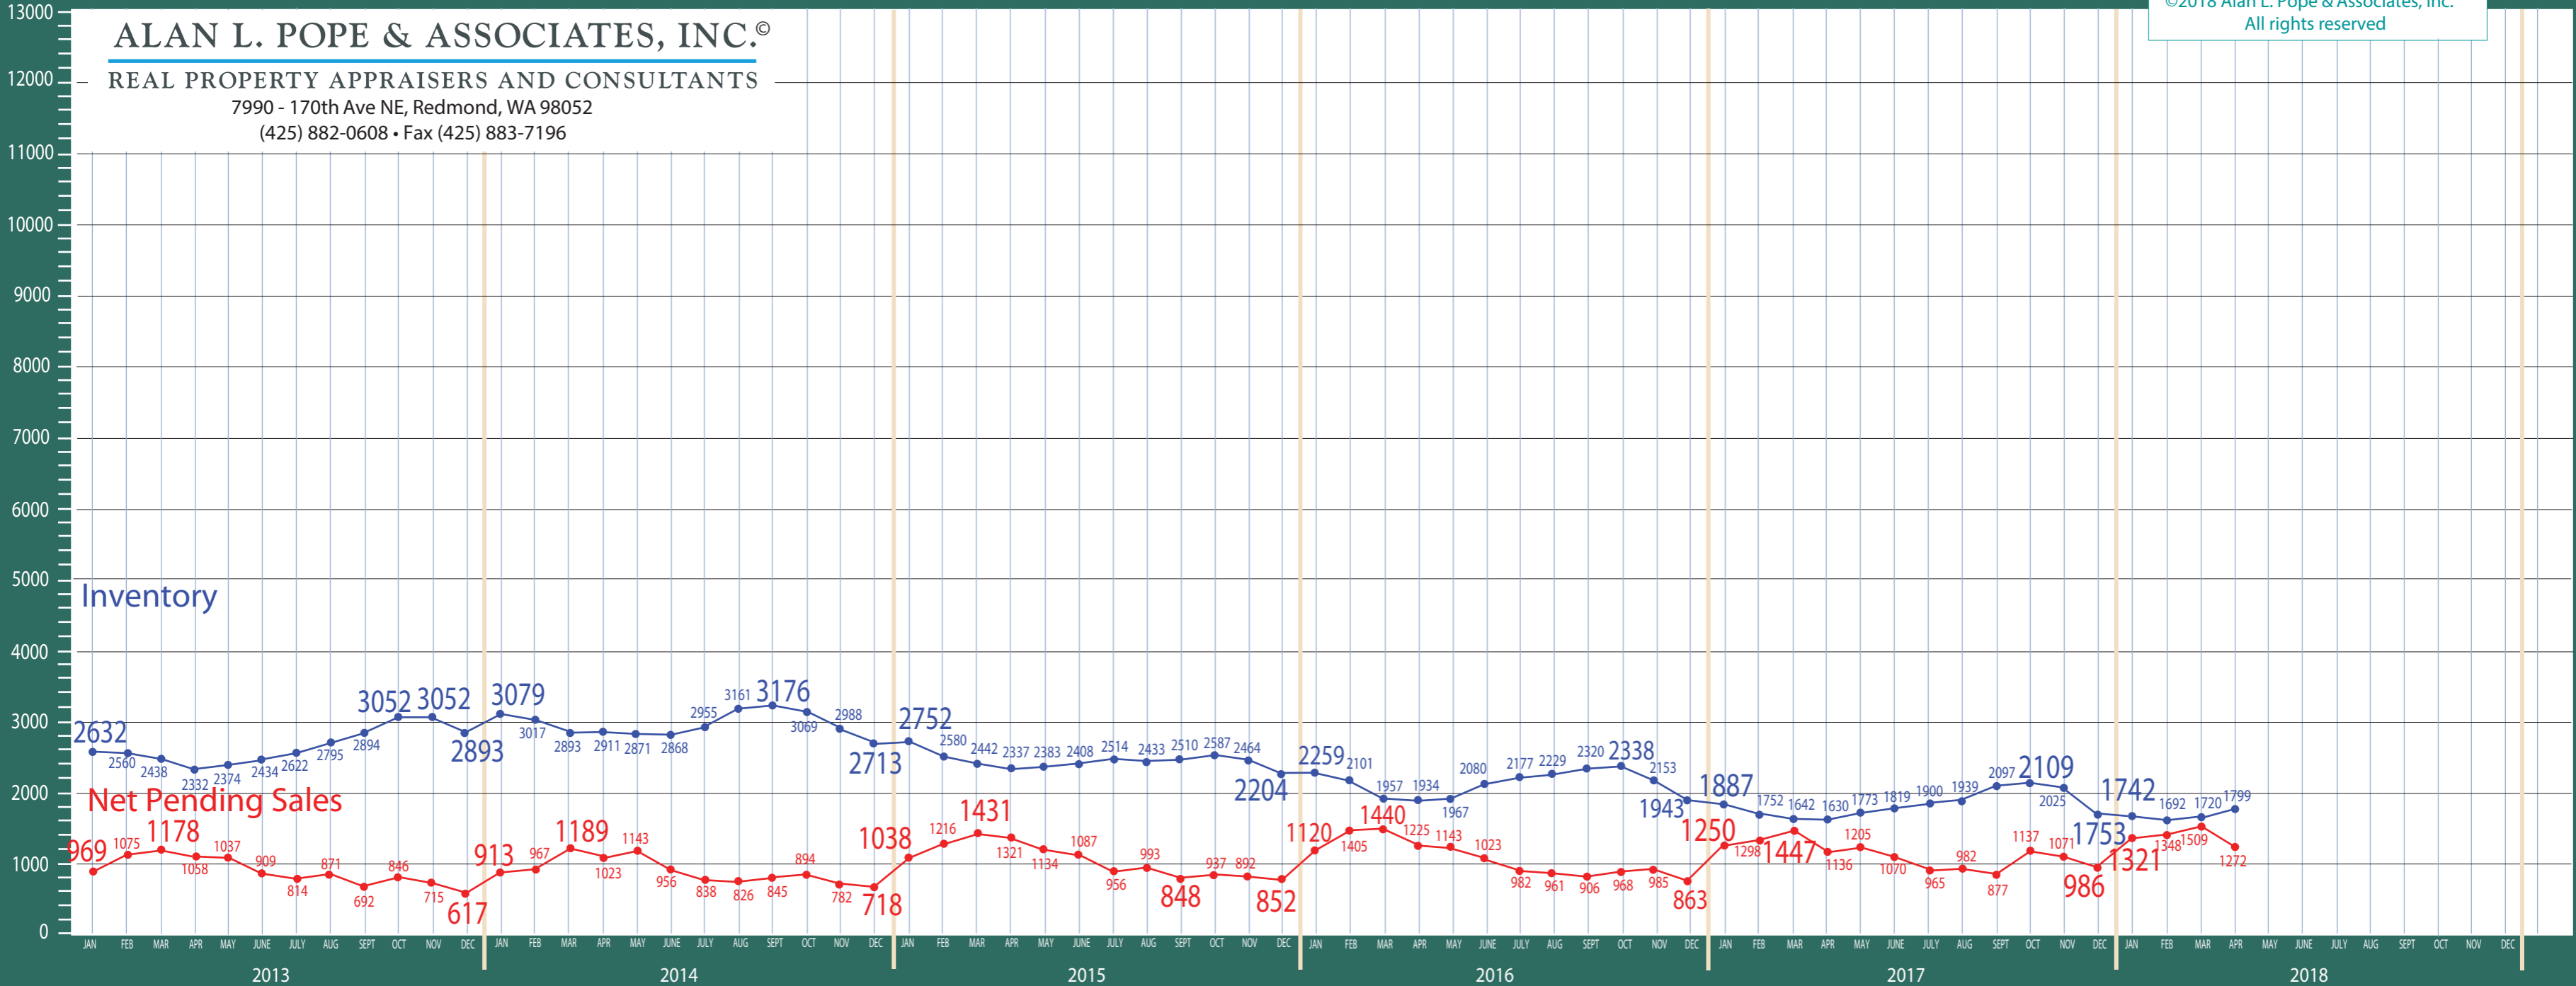

Puget Sound Region

New Construction - Residential & Condo Statistics

©2018 Alan L. Pope & Associates, Inc.
All rights reserved

ALAN L. POPE & ASSOCIATES, INC.®

REAL PROPERTY APPRAISERS AND CONSULTANTS

7990 - 170th Ave NE, Redmond, WA 98052

(425) 882-0608 • Fax (425) 883-7196

Puget Sound Region

New Construction - Residential & Condo Statistics

ALAN L. POPE & ASSOCIATES, INC.®

REAL PROPERTY APPRAISERS AND CONSULTANTS

7990 - 170th Ave NE, Redmond, WA 98052
 (425) 882-0608 • Fax (425) 883-7196