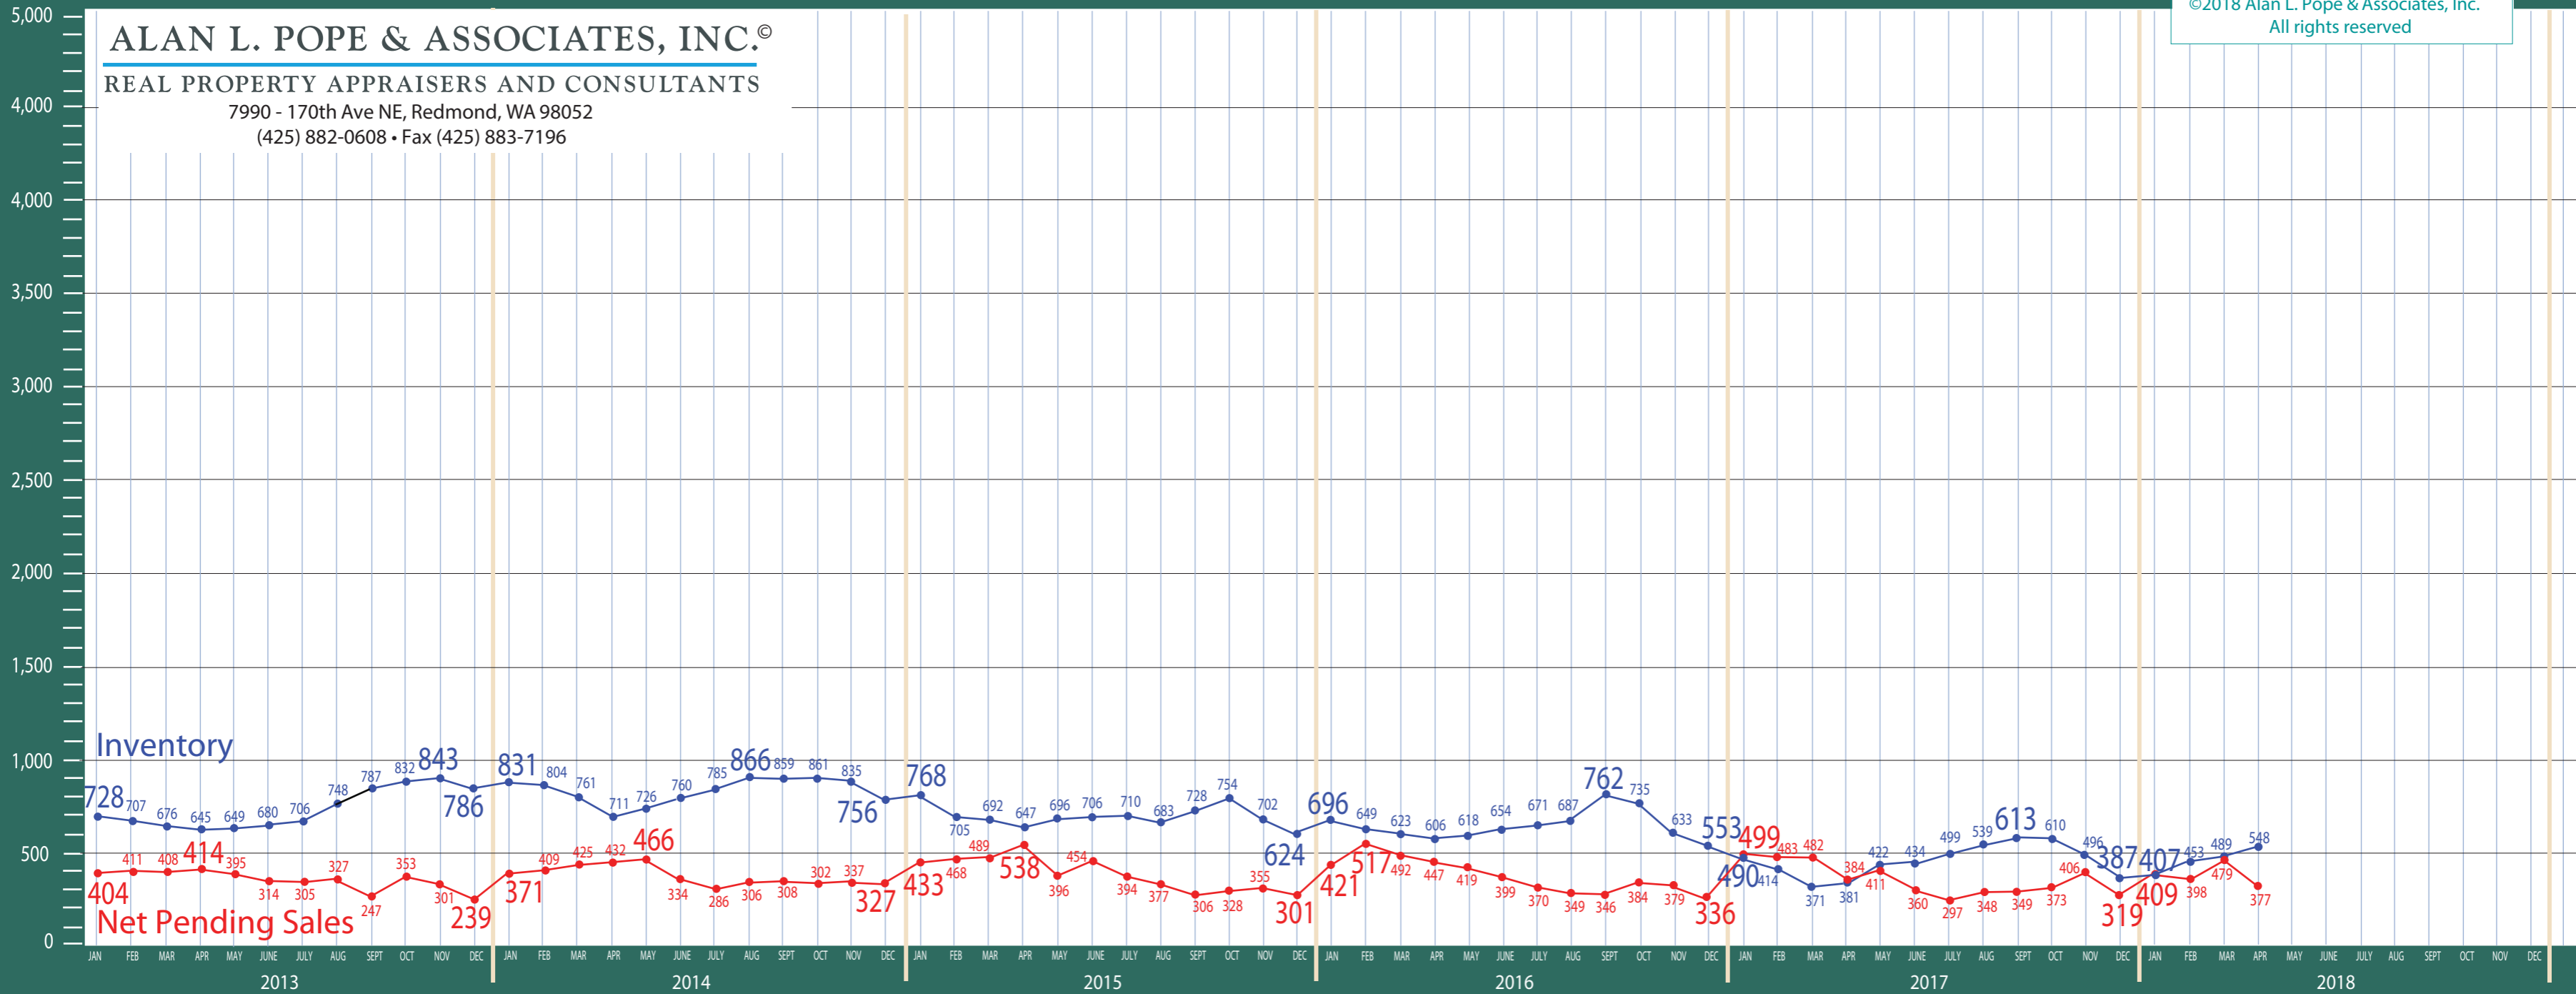

King County

New Construction - Residential & Condo Statistics

©2018 Alan L. Pope & Associates, Inc.
All rights reserved

ALAN L. POPE & ASSOCIATES, INC.®

REAL PROPERTY APPRAISERS AND CONSULTANTS

7990 - 170th Ave NE, Redmond, WA 98052
(425) 882-0608 • Fax (425) 883-7196

Information Provided by The Northwest Multiple Listing Service

King County

New Construction - Residential & Condo Statistics

ALAN L. POPE & ASSOCIATES, INC.®

REAL PROPERTY APPRAISERS AND CONSULTANTS

7990 - 170th Ave NE, Redmond, WA 98052
 (425) 882-0608 • Fax (425) 883-7196