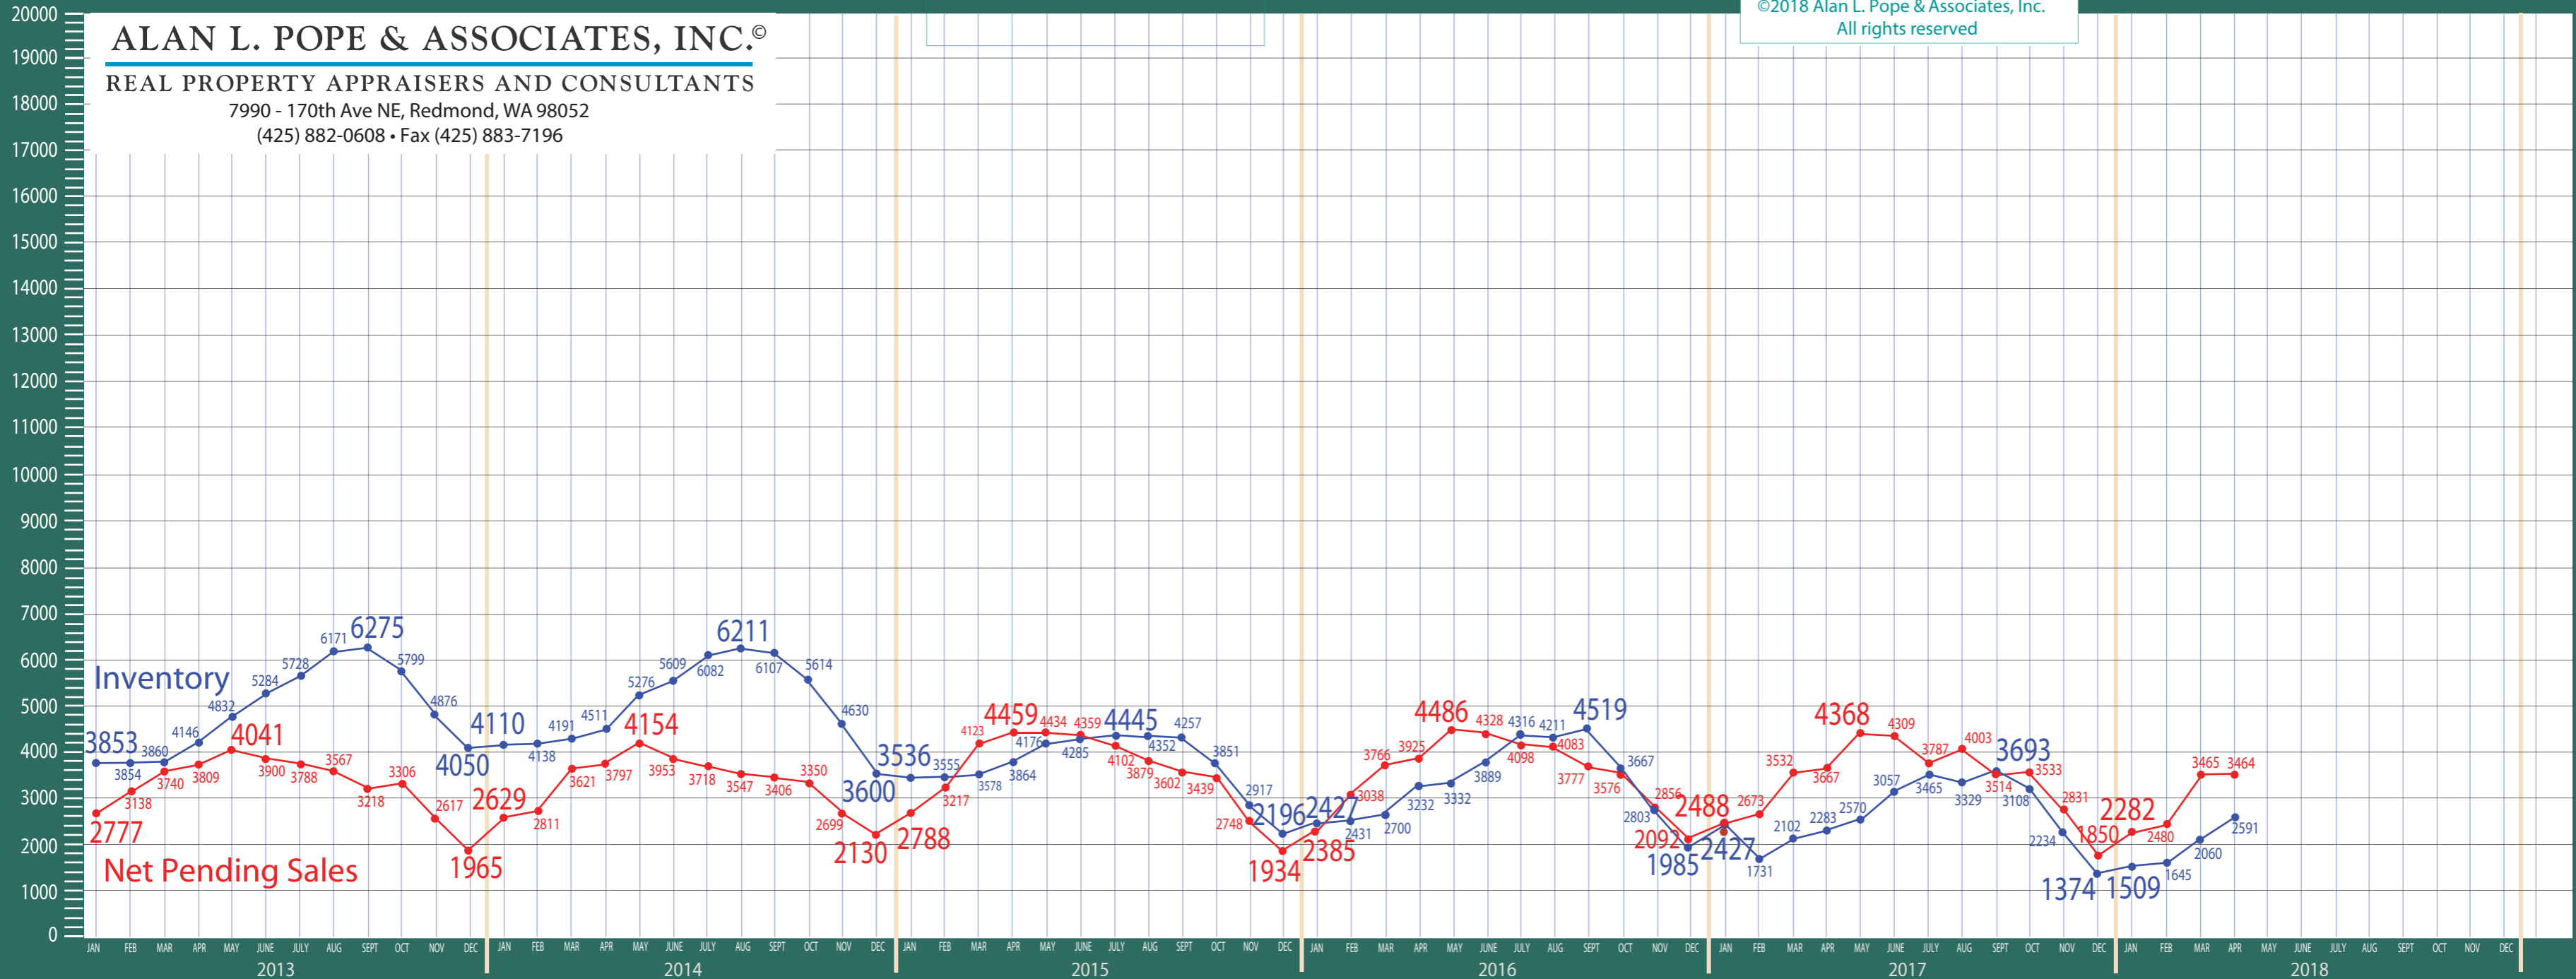

King County

Listing Residential & Condo Only

ALAN L. POPE & ASSOCIATES, INC.®

REAL PROPERTY APPRAISERS AND CONSULTANTS

7990 - 170th Ave NE, Redmond, WA 98052

(425) 882-0608 • Fax (425) 883-7196

©2018 Alan L. Pope & Associates, Inc.
All rights reserved

ALAN L. POPE & ASSOCIATES, INC.®

REAL PROPERTY APPRAISERS AND CONSULTANTS

7990 - 170th Ave NE, Redmond, WA 98052

(425) 882-0608 • Fax (425) 883-7196

©2018 Alan L. Pope & Associates, Inc.
All rights reserved

Absorption of Inventory