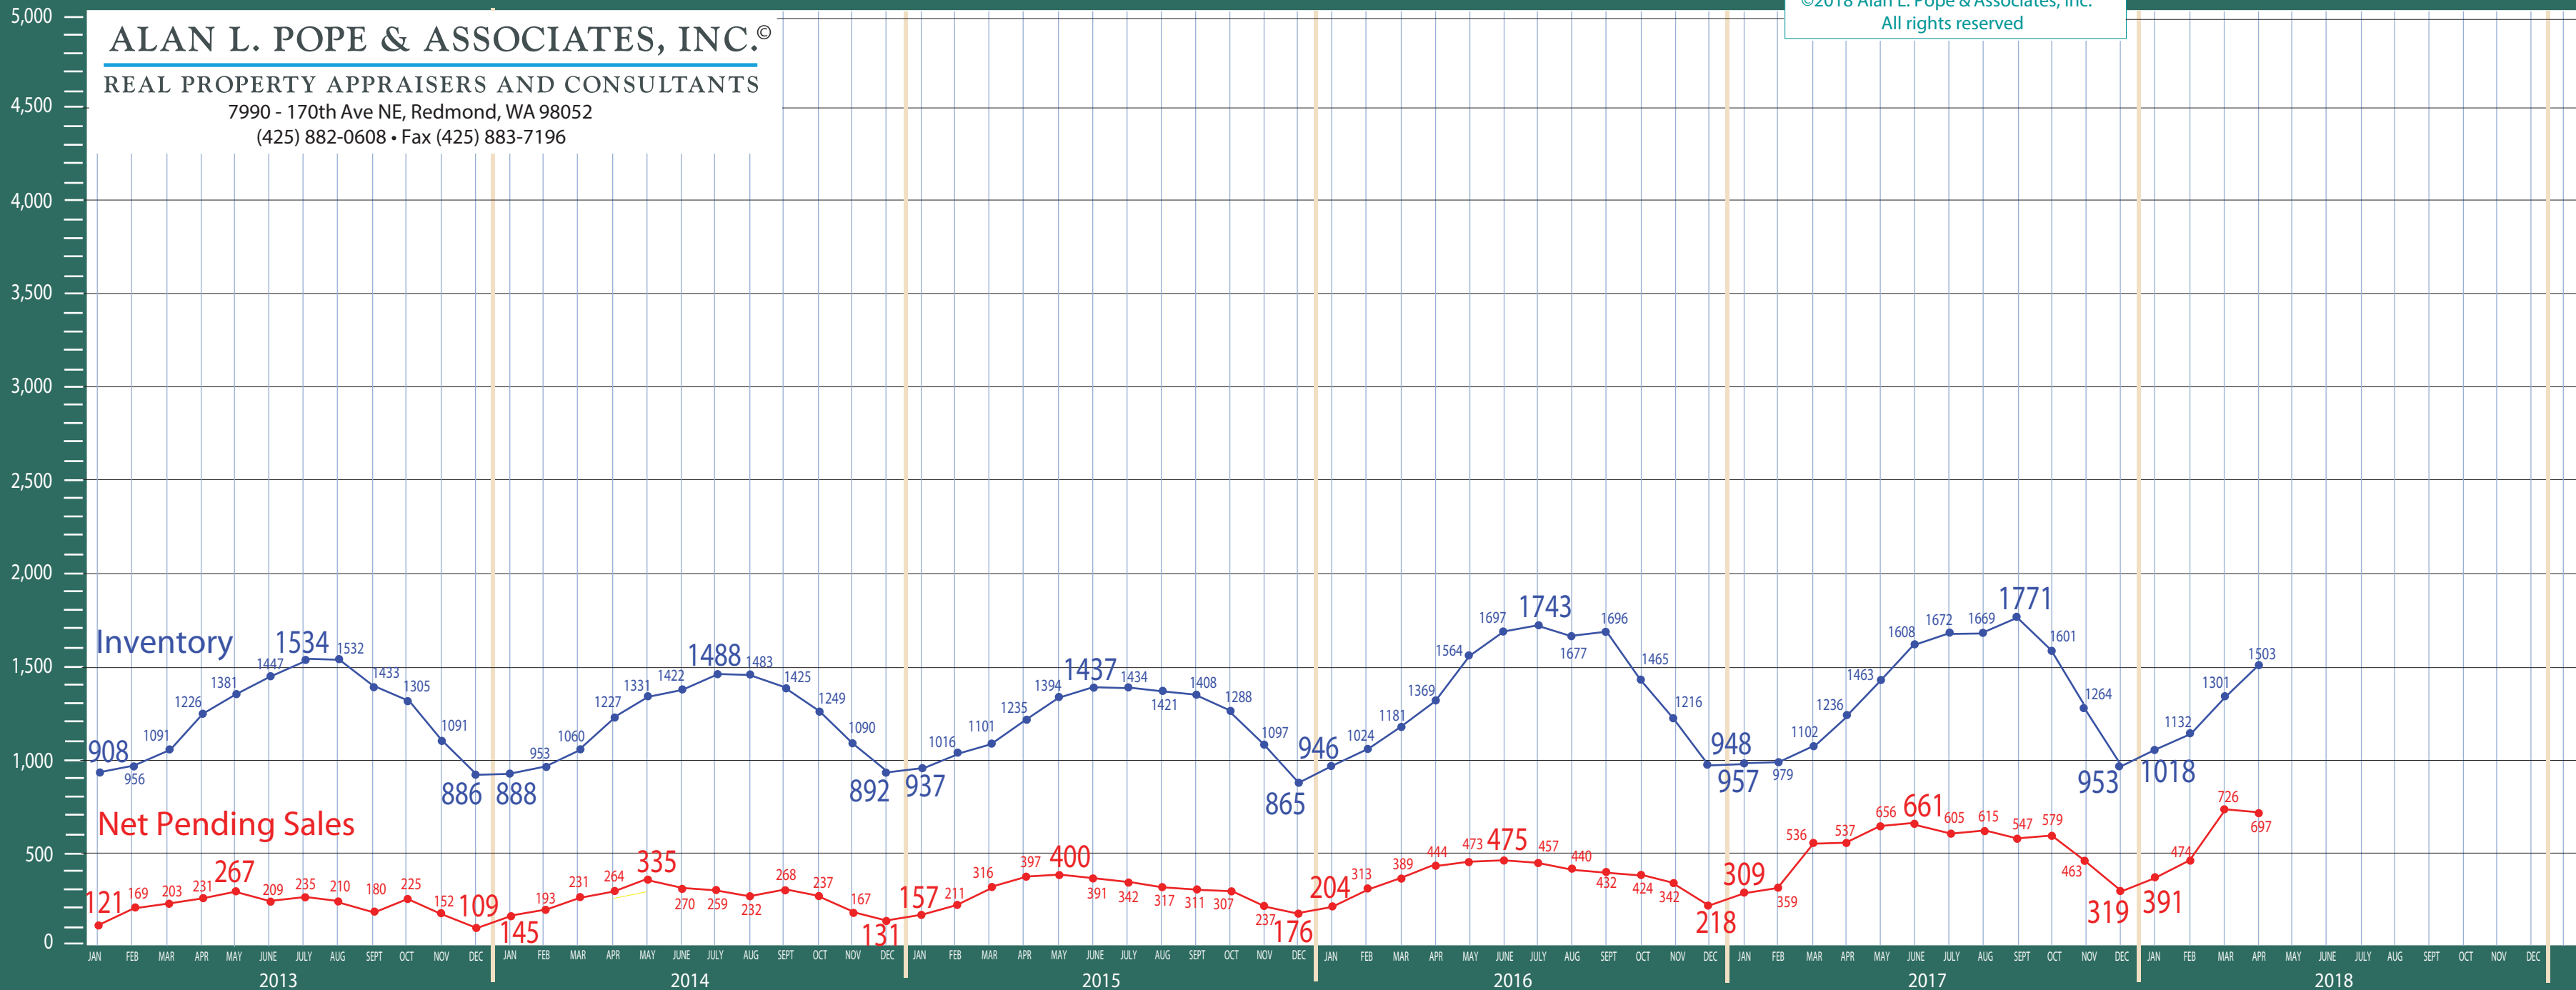

All NWMLS Areas Combined

$1,000,000 + Residential & Condo Statistics

©2018 Alan L. Pope & Associates, Inc.
All rights reserved

ALAN L. POPE & ASSOCIATES, INC.®

REAL PROPERTY APPRAISERS AND CONSULTANTS

7990 - 170th Ave NE, Redmond, WA 98052

(425) 882-0608 • Fax (425) 883-7196