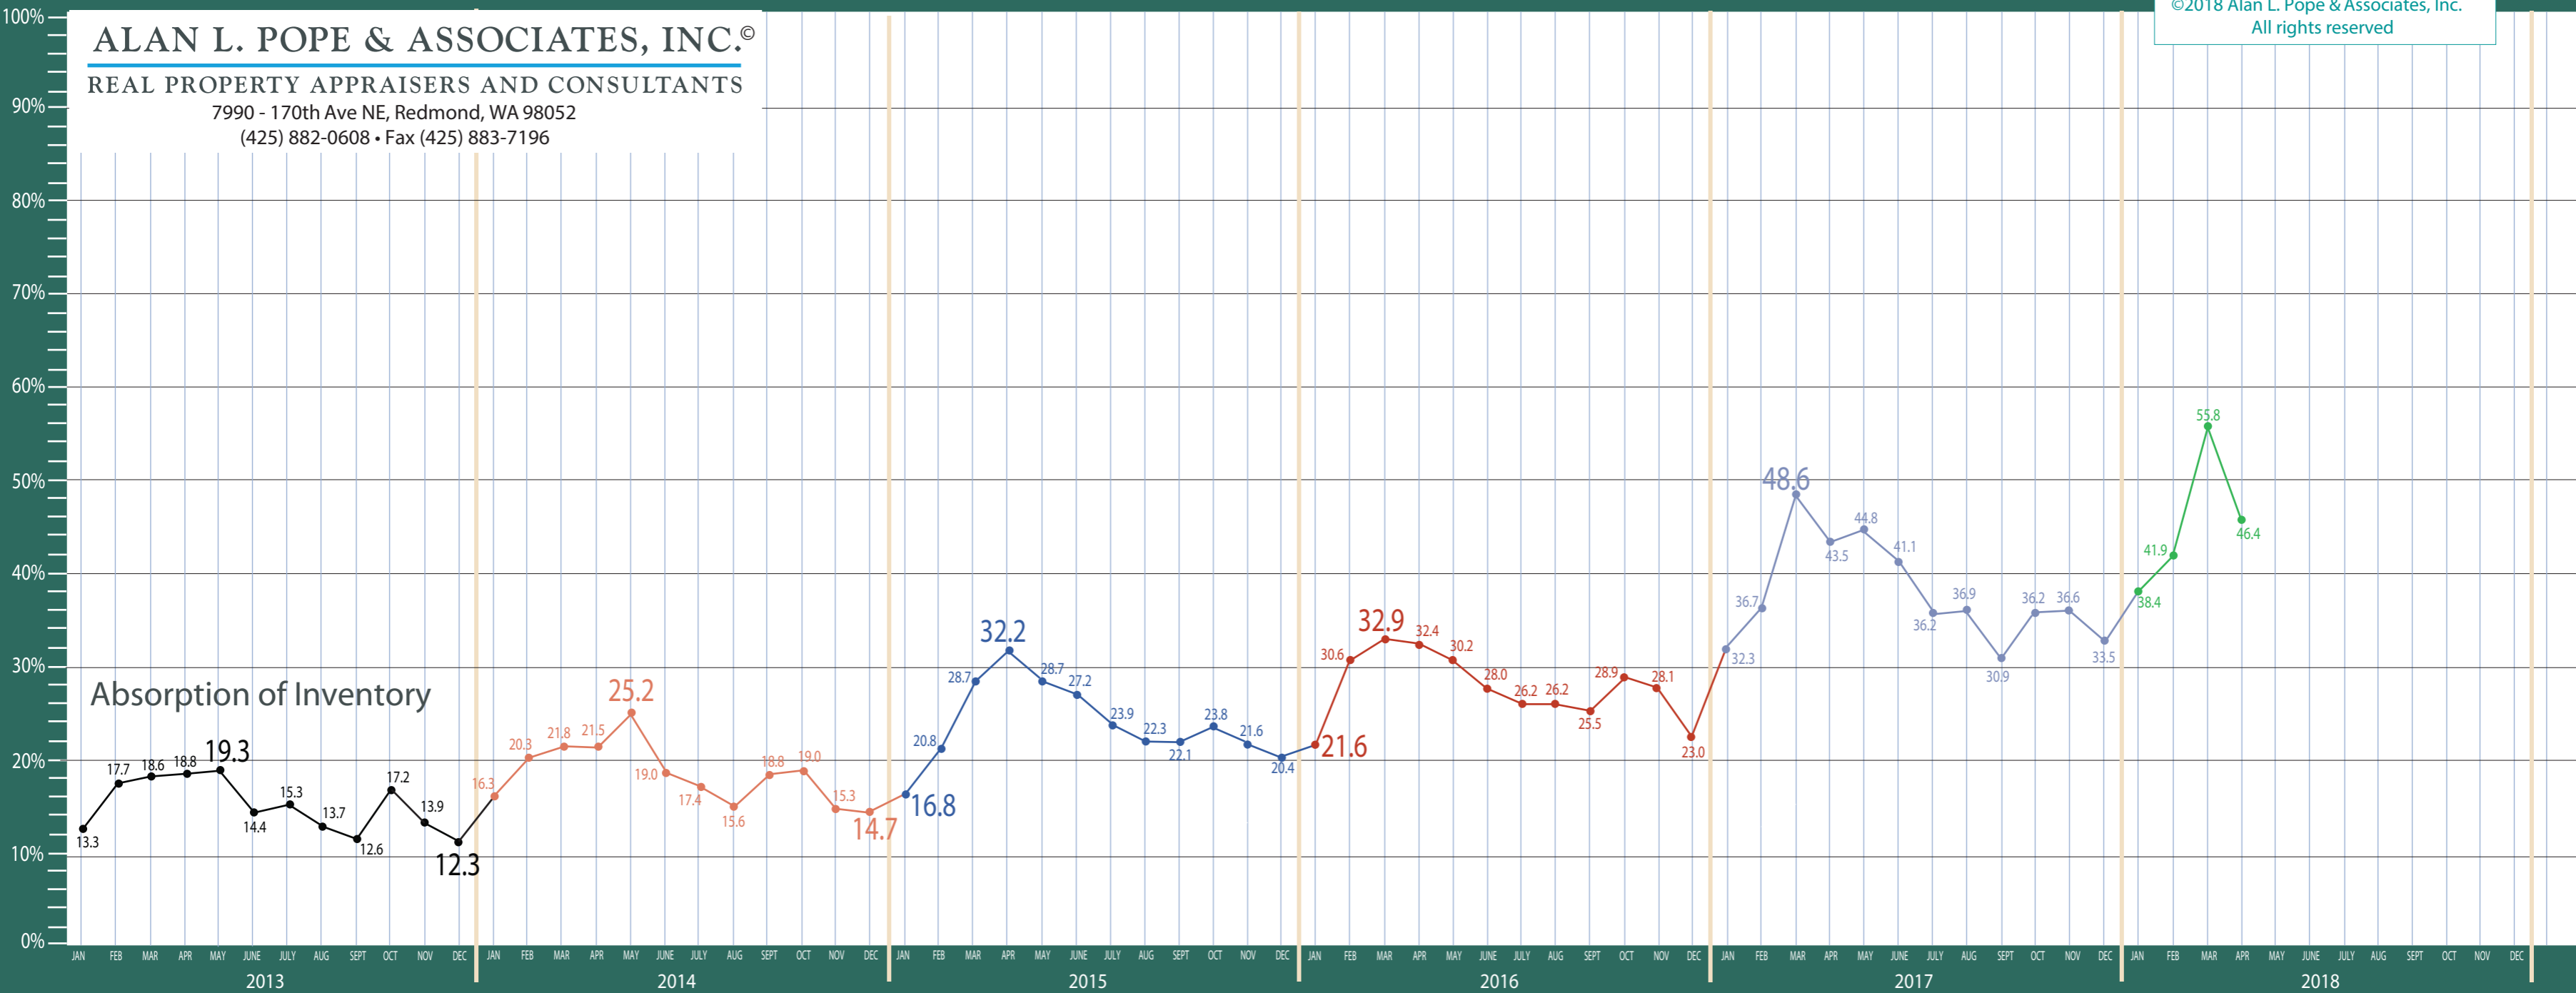

All NWMLS Areas Combined

$1,000,000 + Absorption of Inventory Residential & Condo Only

ALAN L. POPE & ASSOCIATES, INC.®

REAL PROPERTY APPRAISERS AND CONSULTANTS

7990 - 170th Ave NE, Redmond, WA 98052

(425) 882-0608 • Fax (425) 883-7196

©2018 Alan L. Pope & Associates, Inc.
All rights reserved

Absorption of Inventory