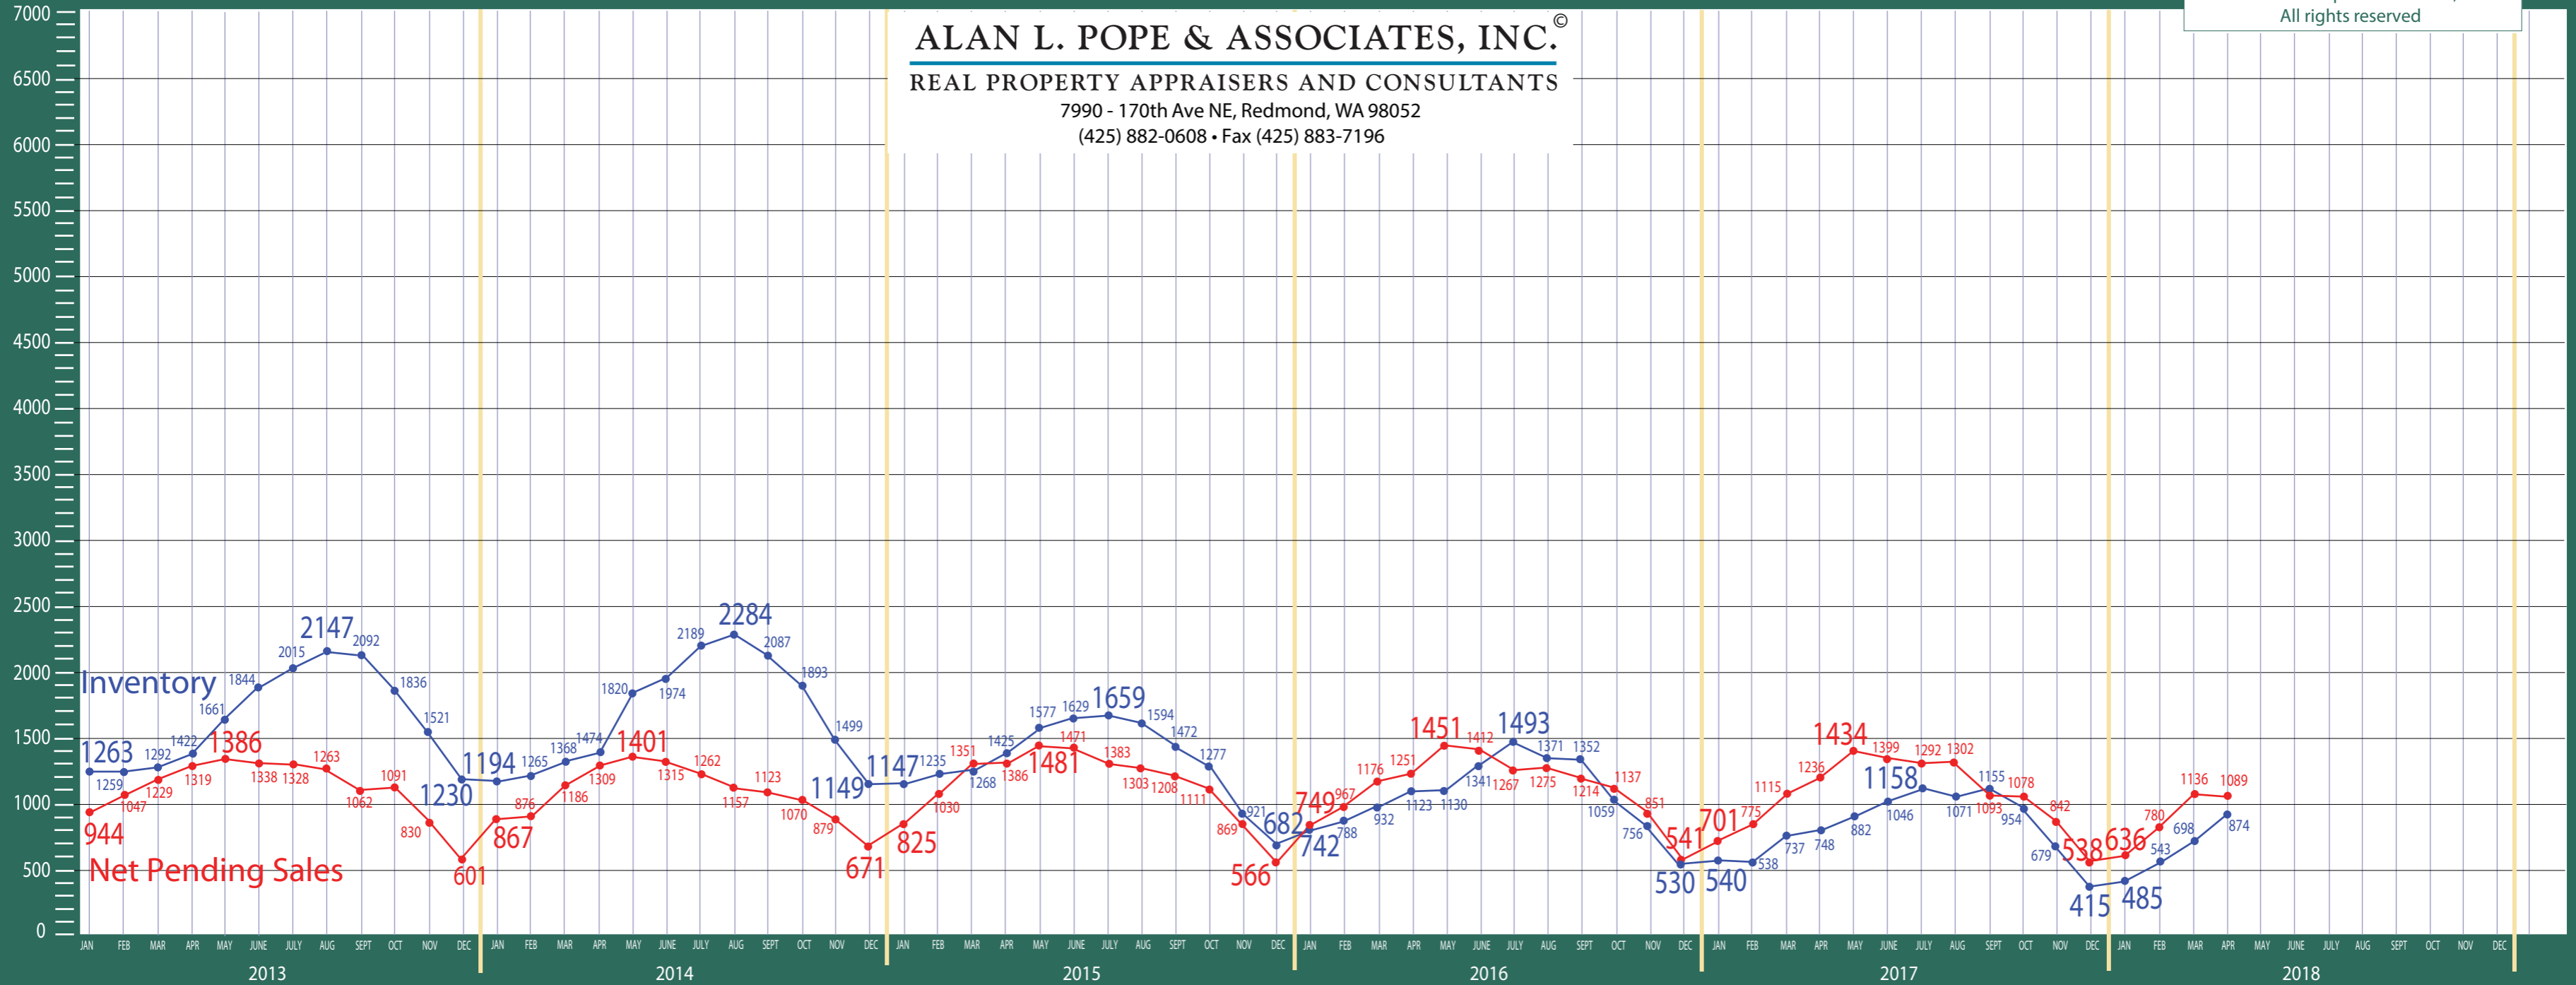

500-600 Eastside/Mercer Island

Listing Residential & Condo Only

©2018 Alan L. Pope & Associates, Inc.
All rights reserved

ALAN L. POPE & ASSOCIATES, INC.®
REAL PROPERTY APPRAISERS AND CONSULTANTS
 7990 - 170th Ave NE, Redmond, WA 98052
 (425) 882-0608 • Fax (425) 883-7196

Absorption of Inventory