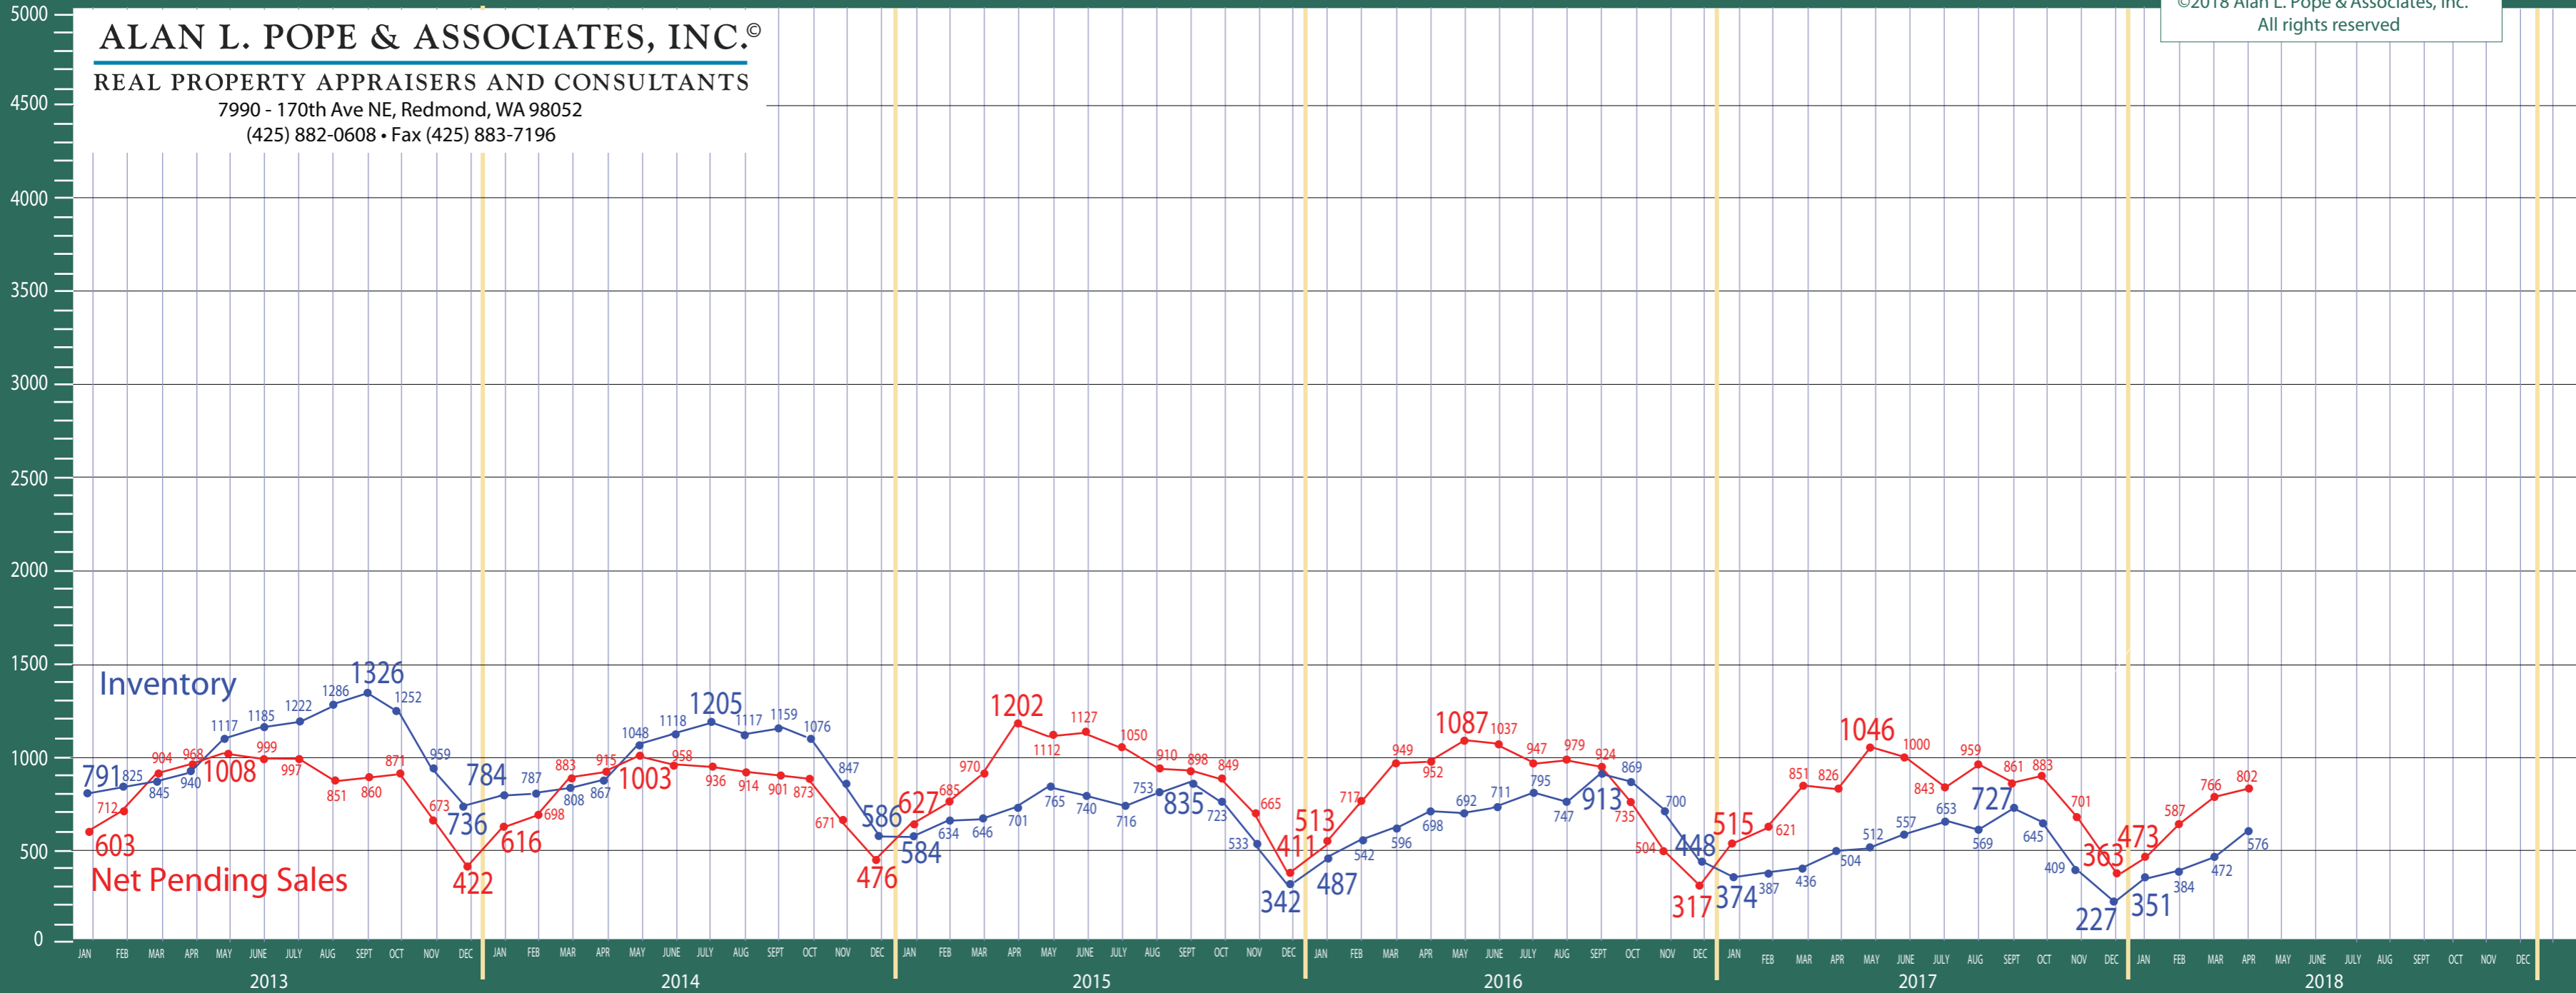

390/700-720 Central/North Seattle

Listing Residential & Condo Only

©2018 Alan L. Pope & Associates, Inc.
All rights reserved

ALAN L. POPE & ASSOCIATES, INC.®

REAL PROPERTY APPRAISERS AND CONSULTANTS

7990 - 170th Ave NE, Redmond, WA 98052
(425) 882-0608 • Fax (425) 883-7196

Information Provided by The Northwest Multiple Listing Service

ALAN L. POPE & ASSOCIATES, INC.

REAL PROPERTY APPRAISERS AND CONSULTANTS

7990 - 170th Ave NE, Redmond, WA 98052

(425) 882-0608 • Fax (425) 883-7196