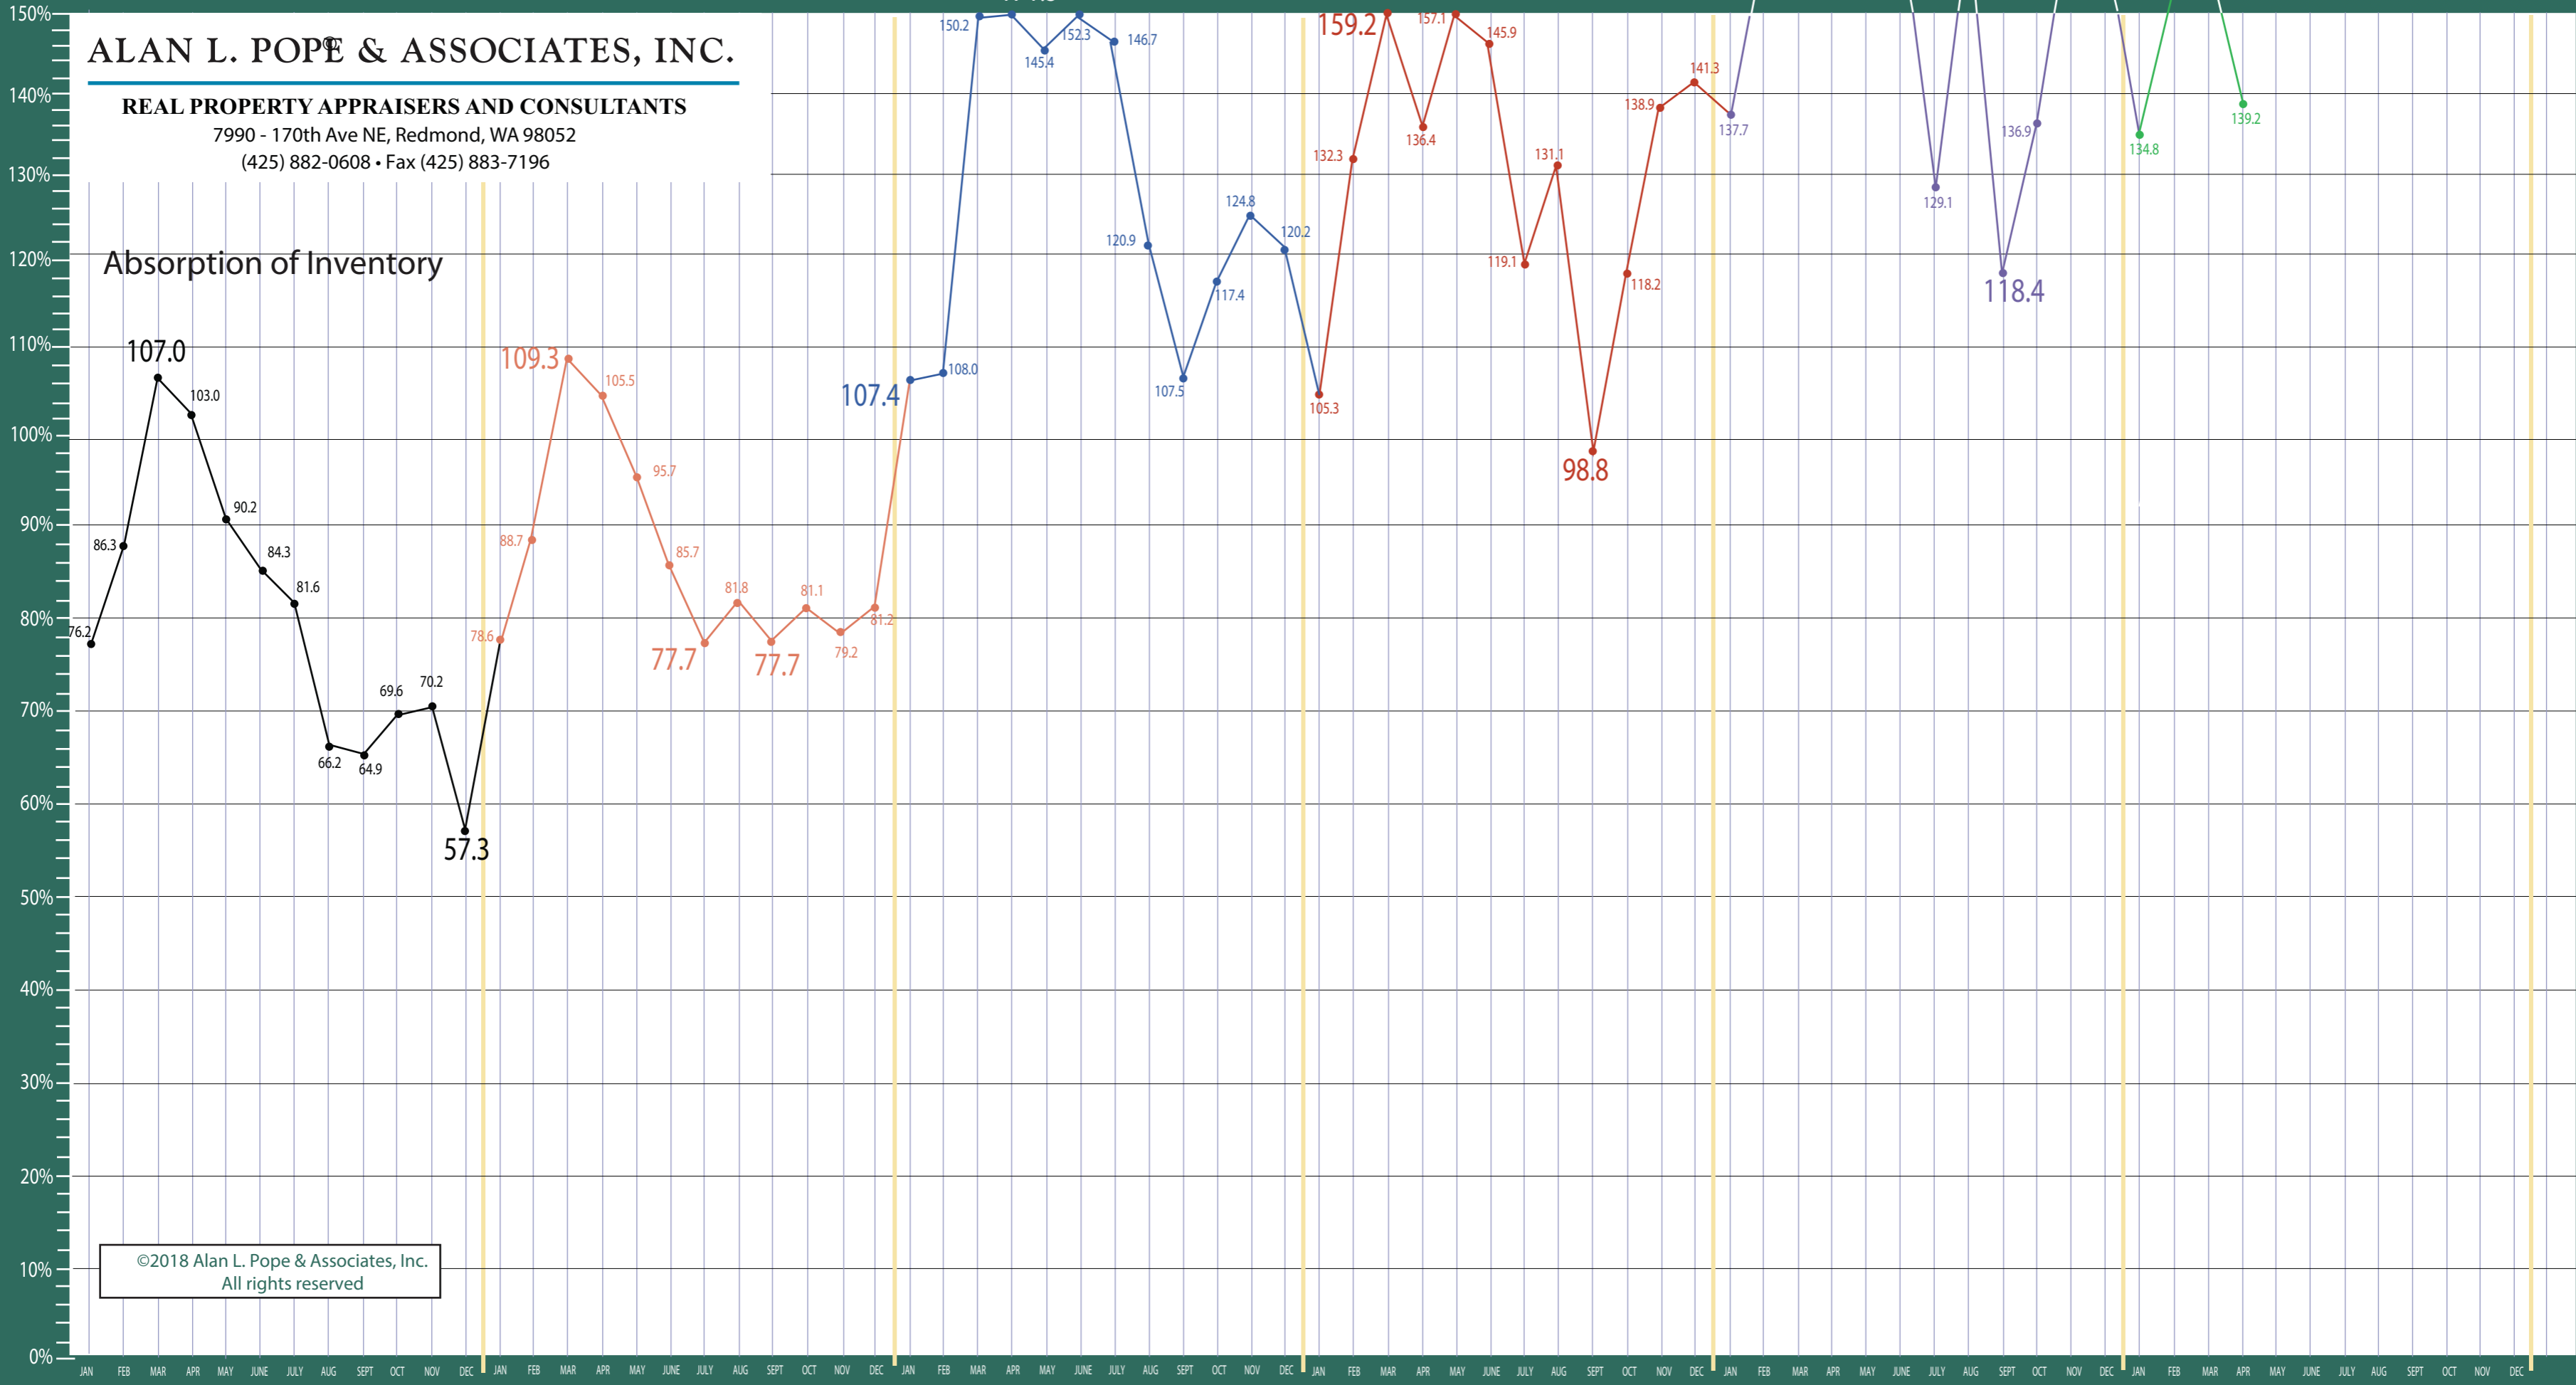

ALAN L. POPE & ASSOCIATES, INC.

REAL PROPERTY APPRAISERS AND CONSULTANTS

7990 - 170th Ave NE, Redmond, WA 98052

(425) 882-0608 • Fax (425) 883-7196

Absorption of Inventory

©2018 Alan L. Pope & Associates, Inc.
All rights reserved