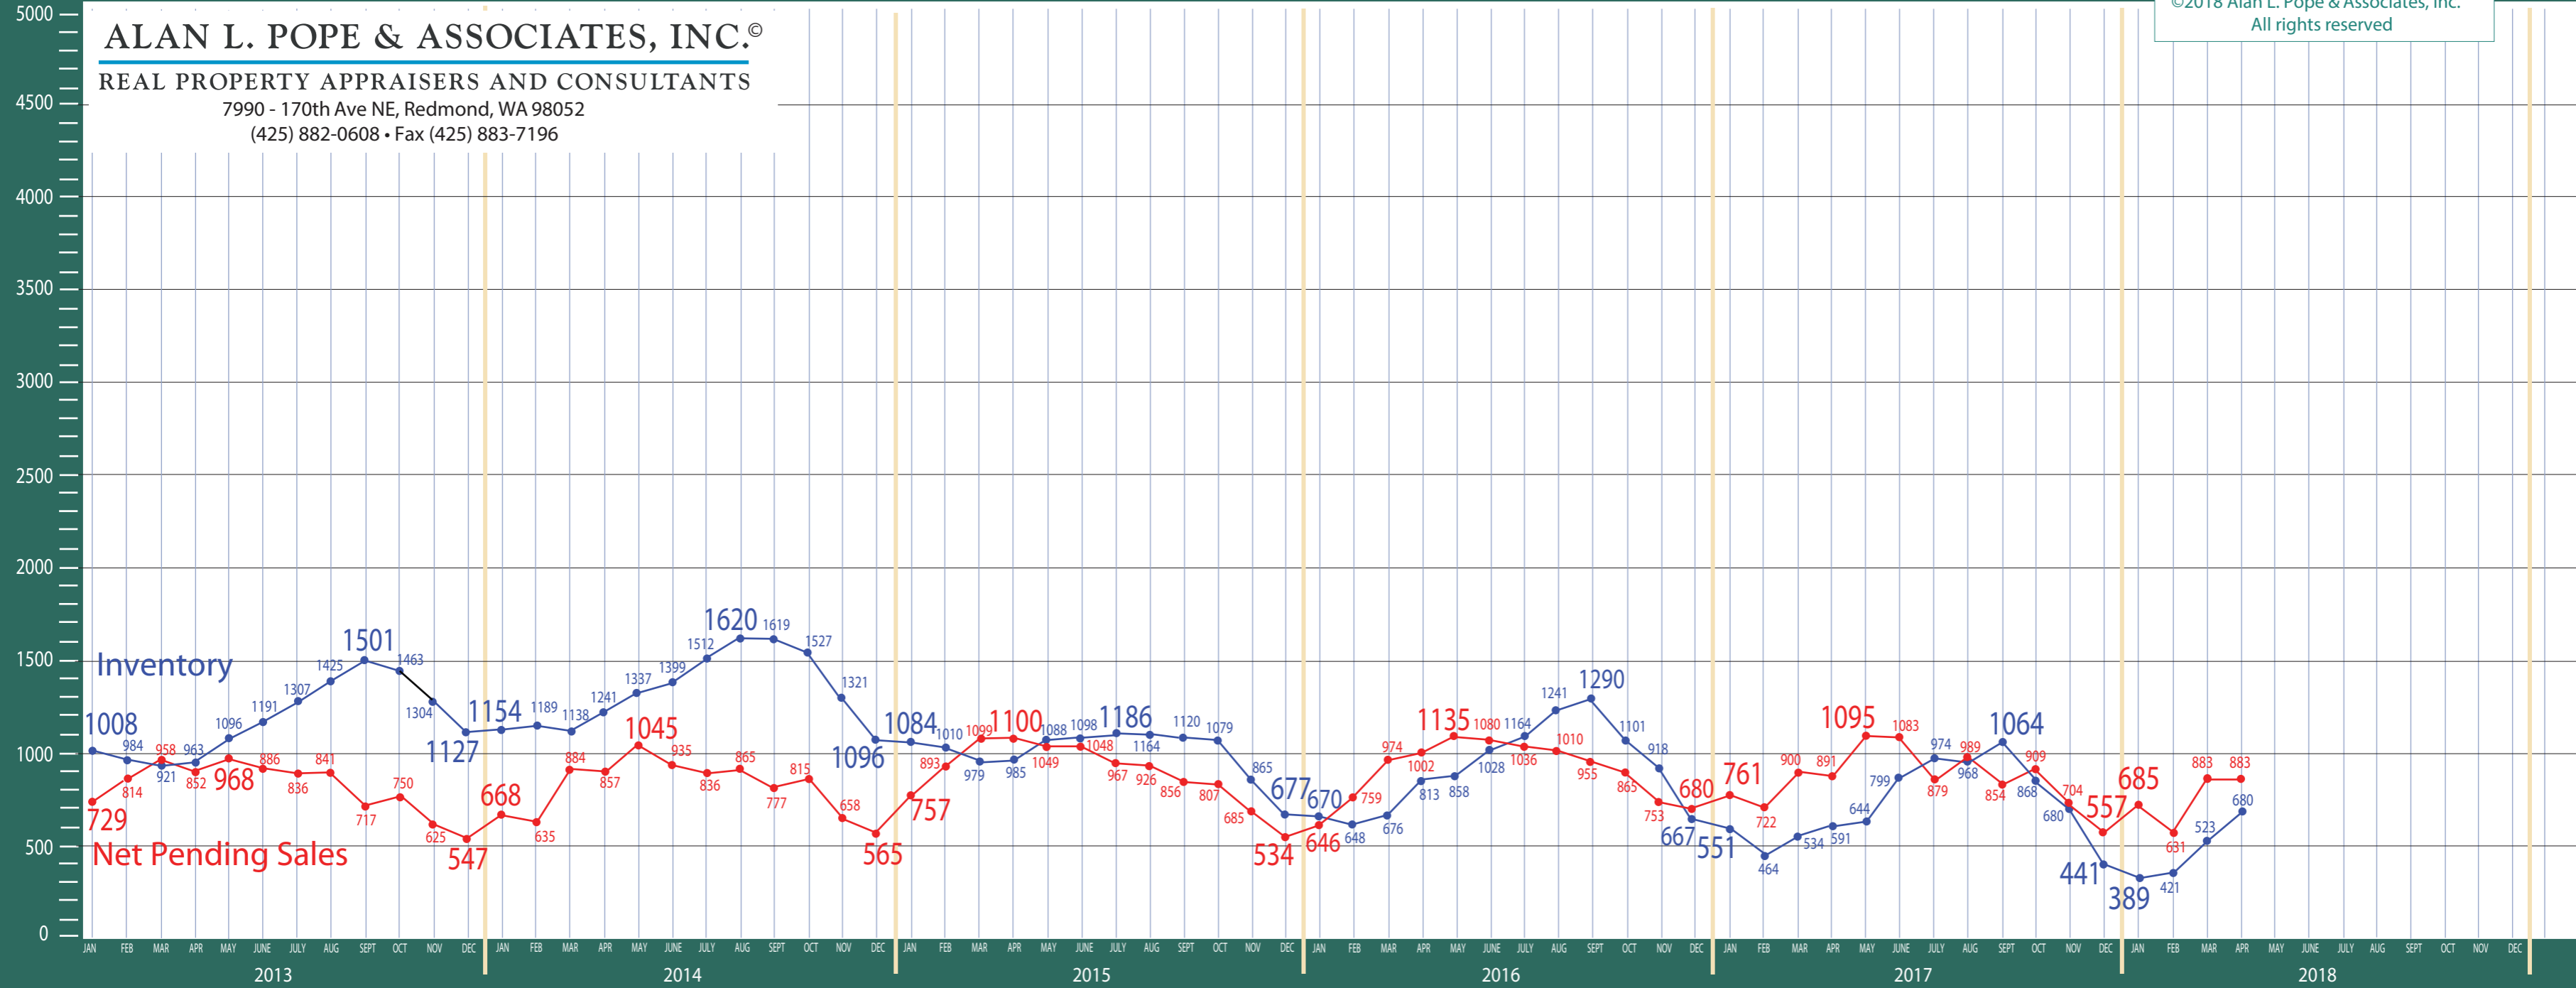

300-380 Auburn, Kent, Renton, South Seattle

Listing Residential & Condo Only

ALAN L. POPE & ASSOCIATES, INC.®

REAL PROPERTY APPRAISERS AND CONSULTANTS

7990 - 170th Ave NE, Redmond, WA 98052

(425) 882-0608 • Fax (425) 883-7196

©2018 Alan L. Pope & Associates, Inc.
All rights reserved