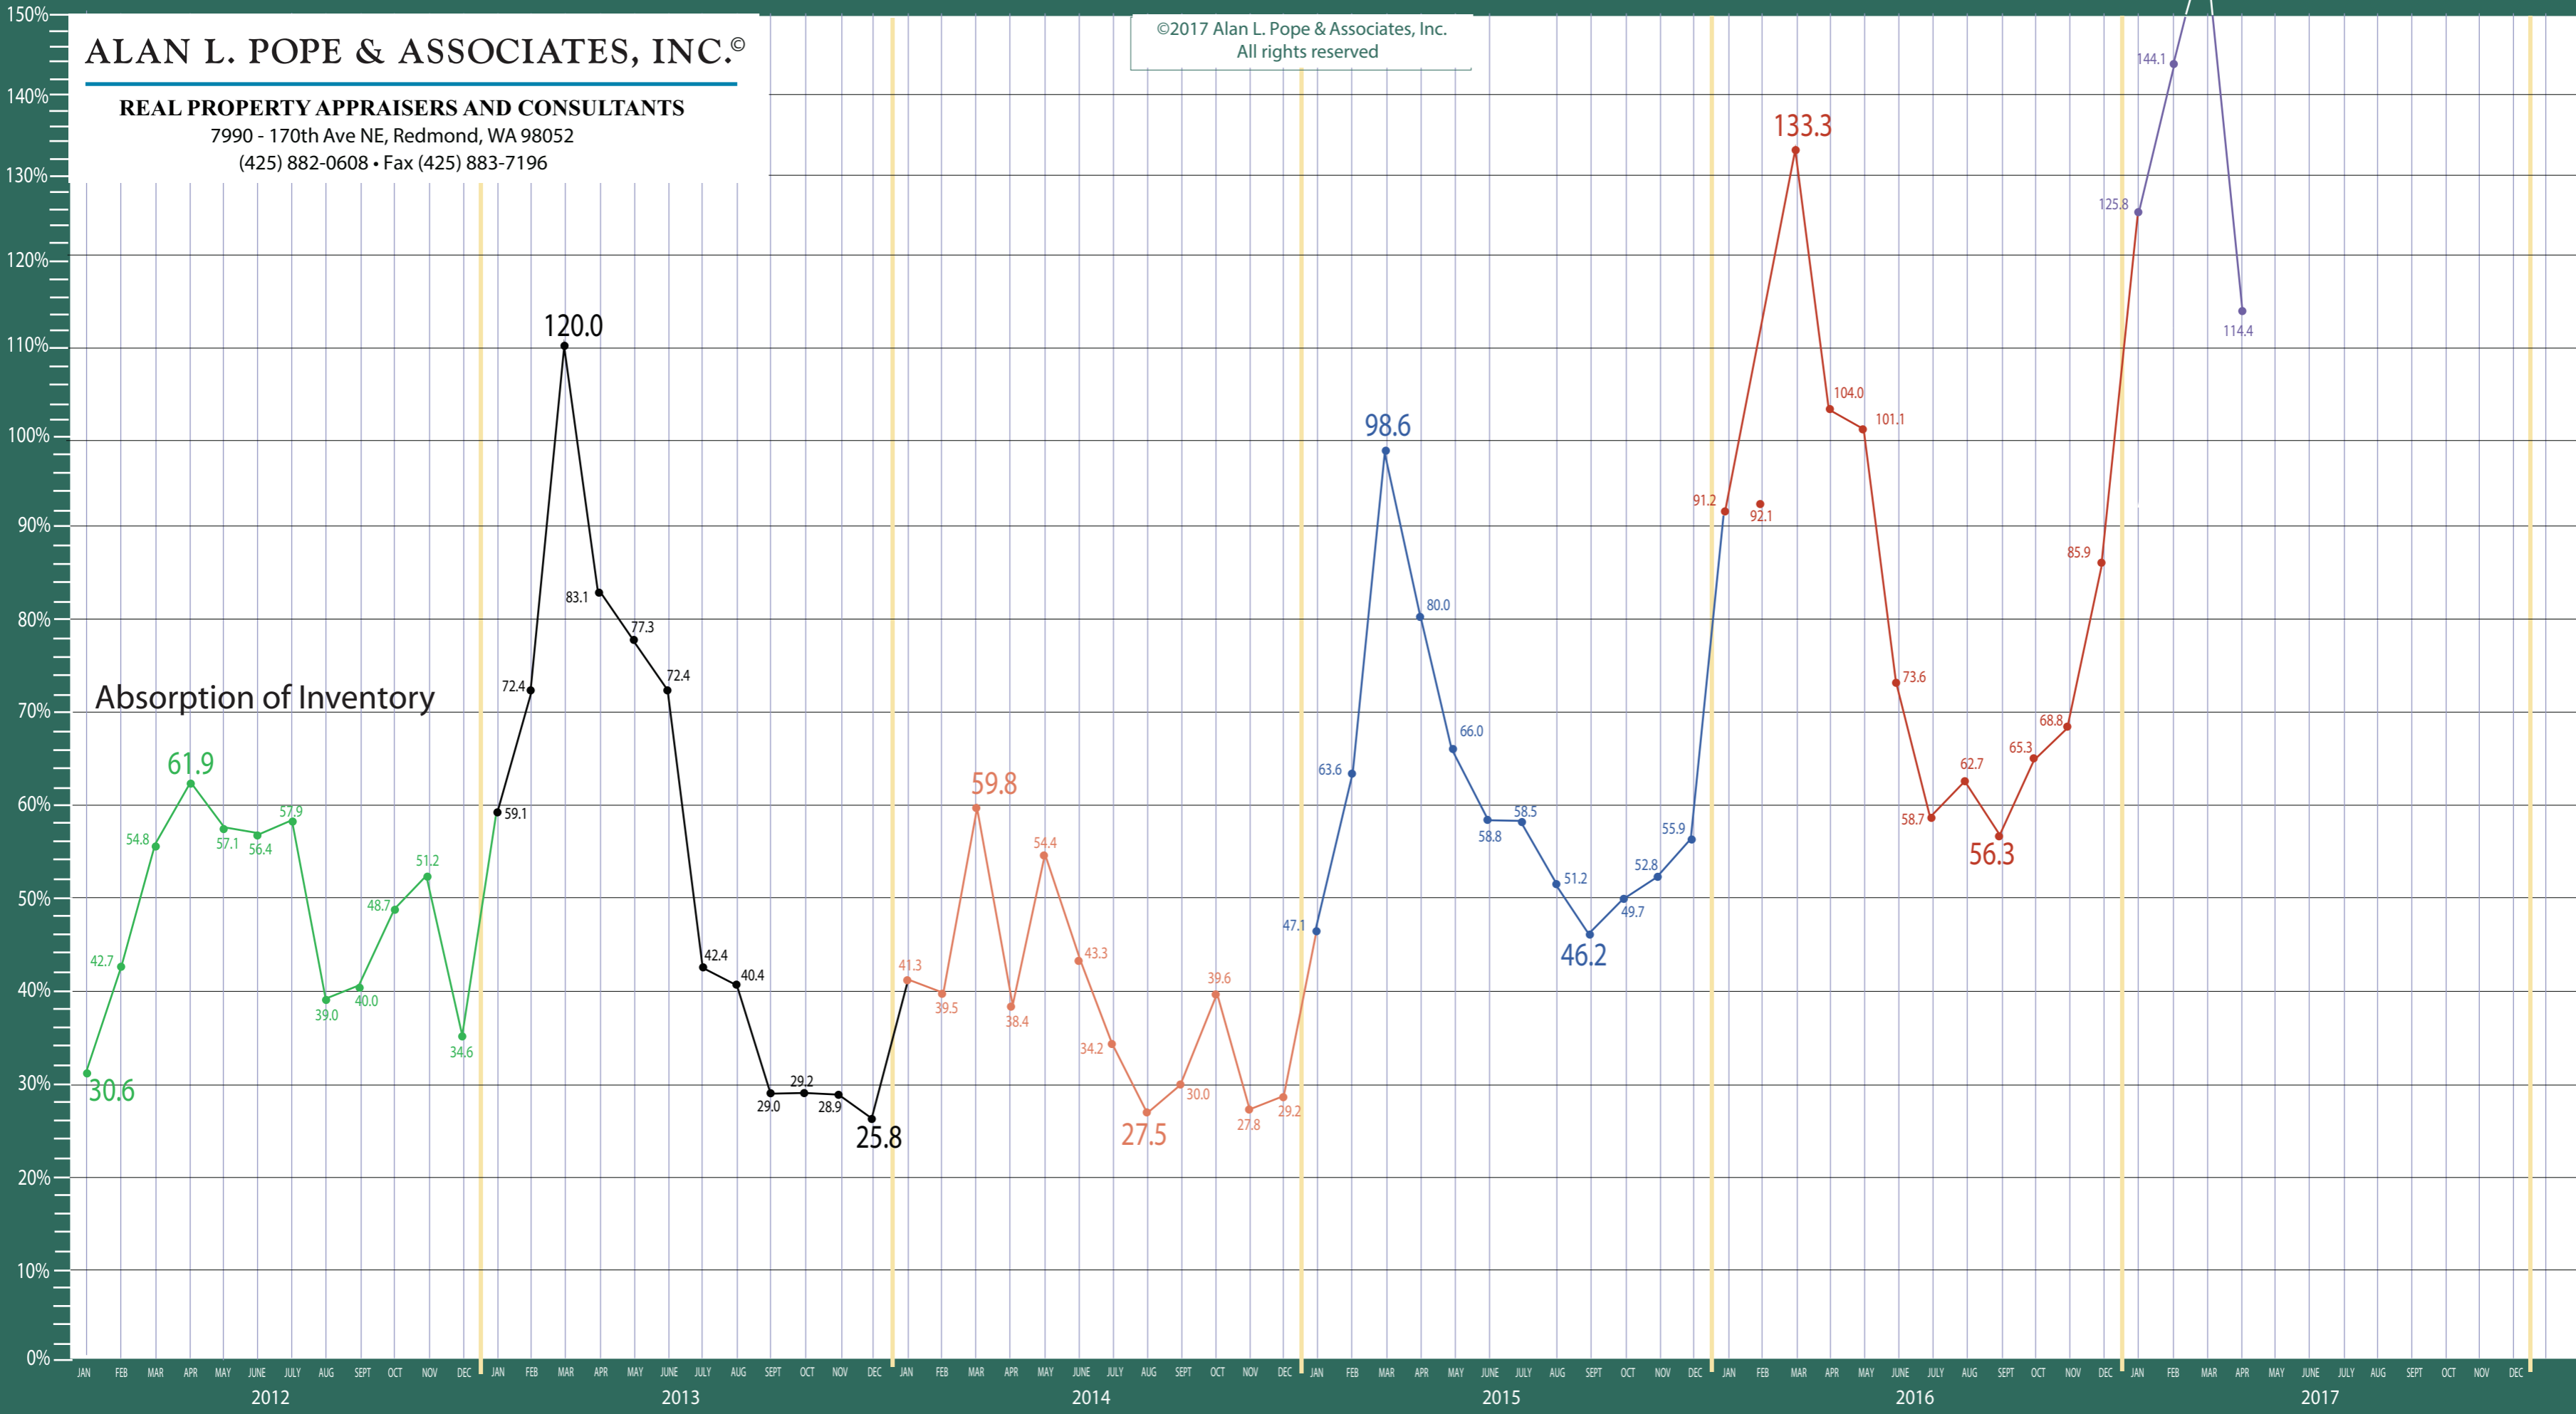

ALAN L. POPE & ASSOCIATES, INC.®

REAL PROPERTY APPRAISERS AND CONSULTANTS

7990 - 170th Ave NE, Redmond, WA 98052

(425) 882-0608 • Fax (425) 883-7196

©2017 Alan L. Pope & Associates, Inc.
All rights reserved

Absorption of Inventory