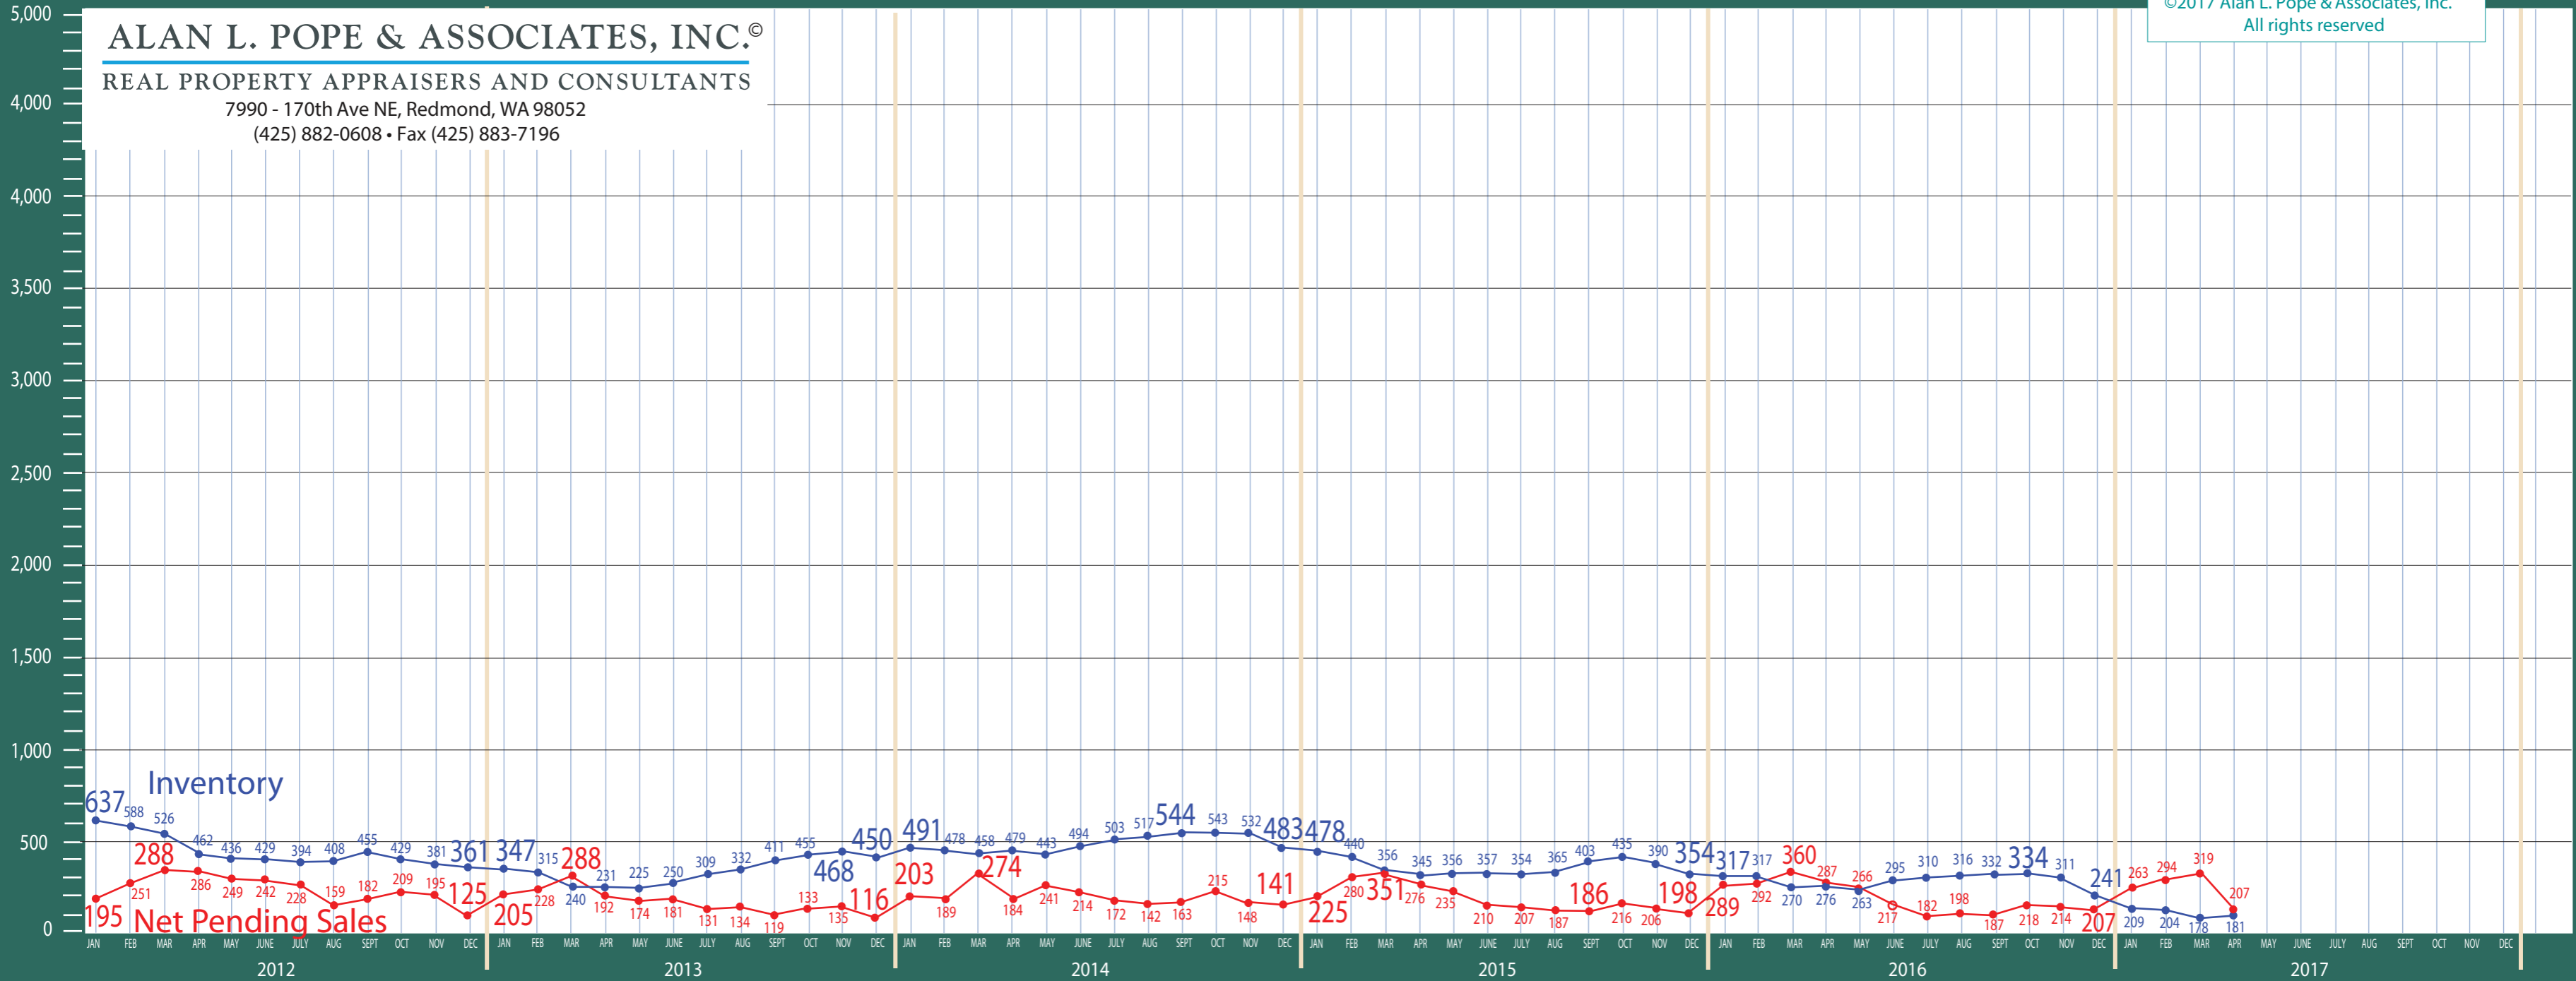

Snohomish County

New Construction - Residential & Condo Statistics

©2017 Alan L. Pope & Associates, Inc.
All rights reserved

ALAN L. POPE & ASSOCIATES, INC.®

REAL PROPERTY APPRAISERS AND CONSULTANTS

7990 - 170th Ave NE, Redmond, WA 98052
(425) 882-0608 • Fax (425) 883-7196

Information Provided by The Northwest Multiple Listing Service

ALAN L. POPE & ASSOCIATES, INC.®

REAL PROPERTY APPRAISERS AND CONSULTANTS

7990 - 170th Ave NE, Redmond, WA 98052

(425) 882-0608 • Fax (425) 883-7196