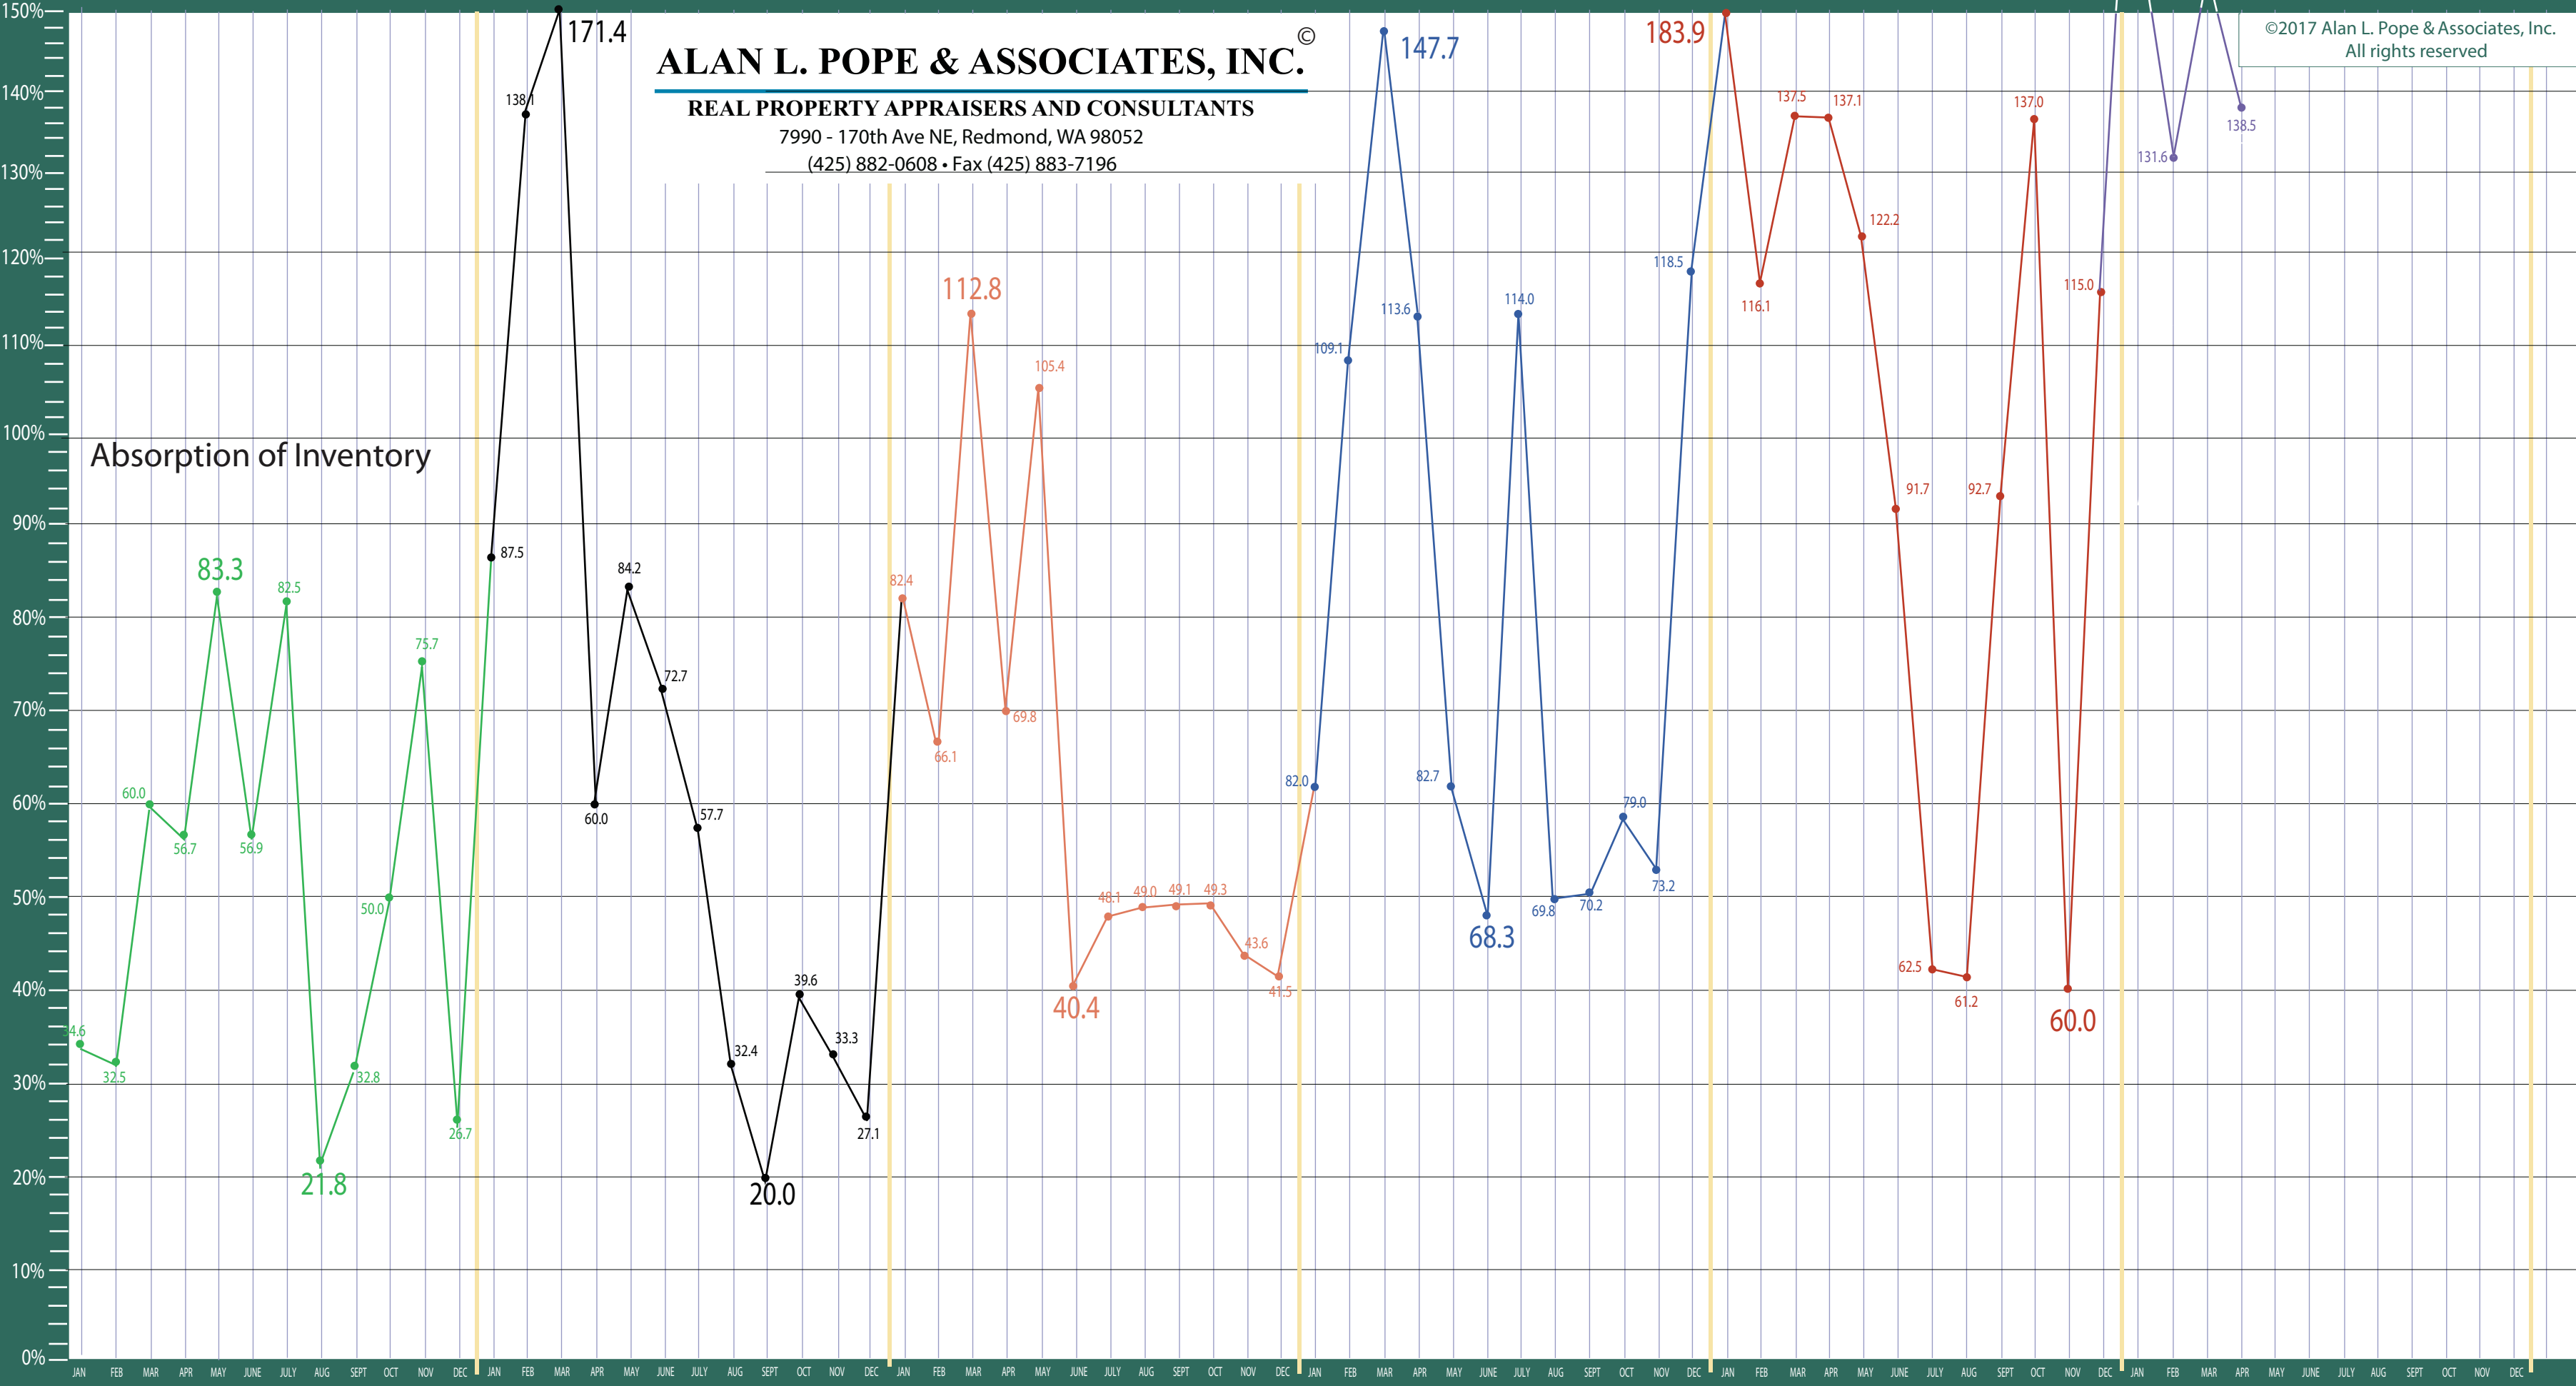

ALAN L. POPE & ASSOCIATES, INC.©
REAL PROPERTY APPRAISERS AND CONSULTANTS
7990 - 170th Ave NE, Redmond, WA 98052
(425) 882-0608 • Fax (425) 883-7196

©2017 Alan L. Pope & Associates, Inc.
All rights reserved

Absorption of Inventory