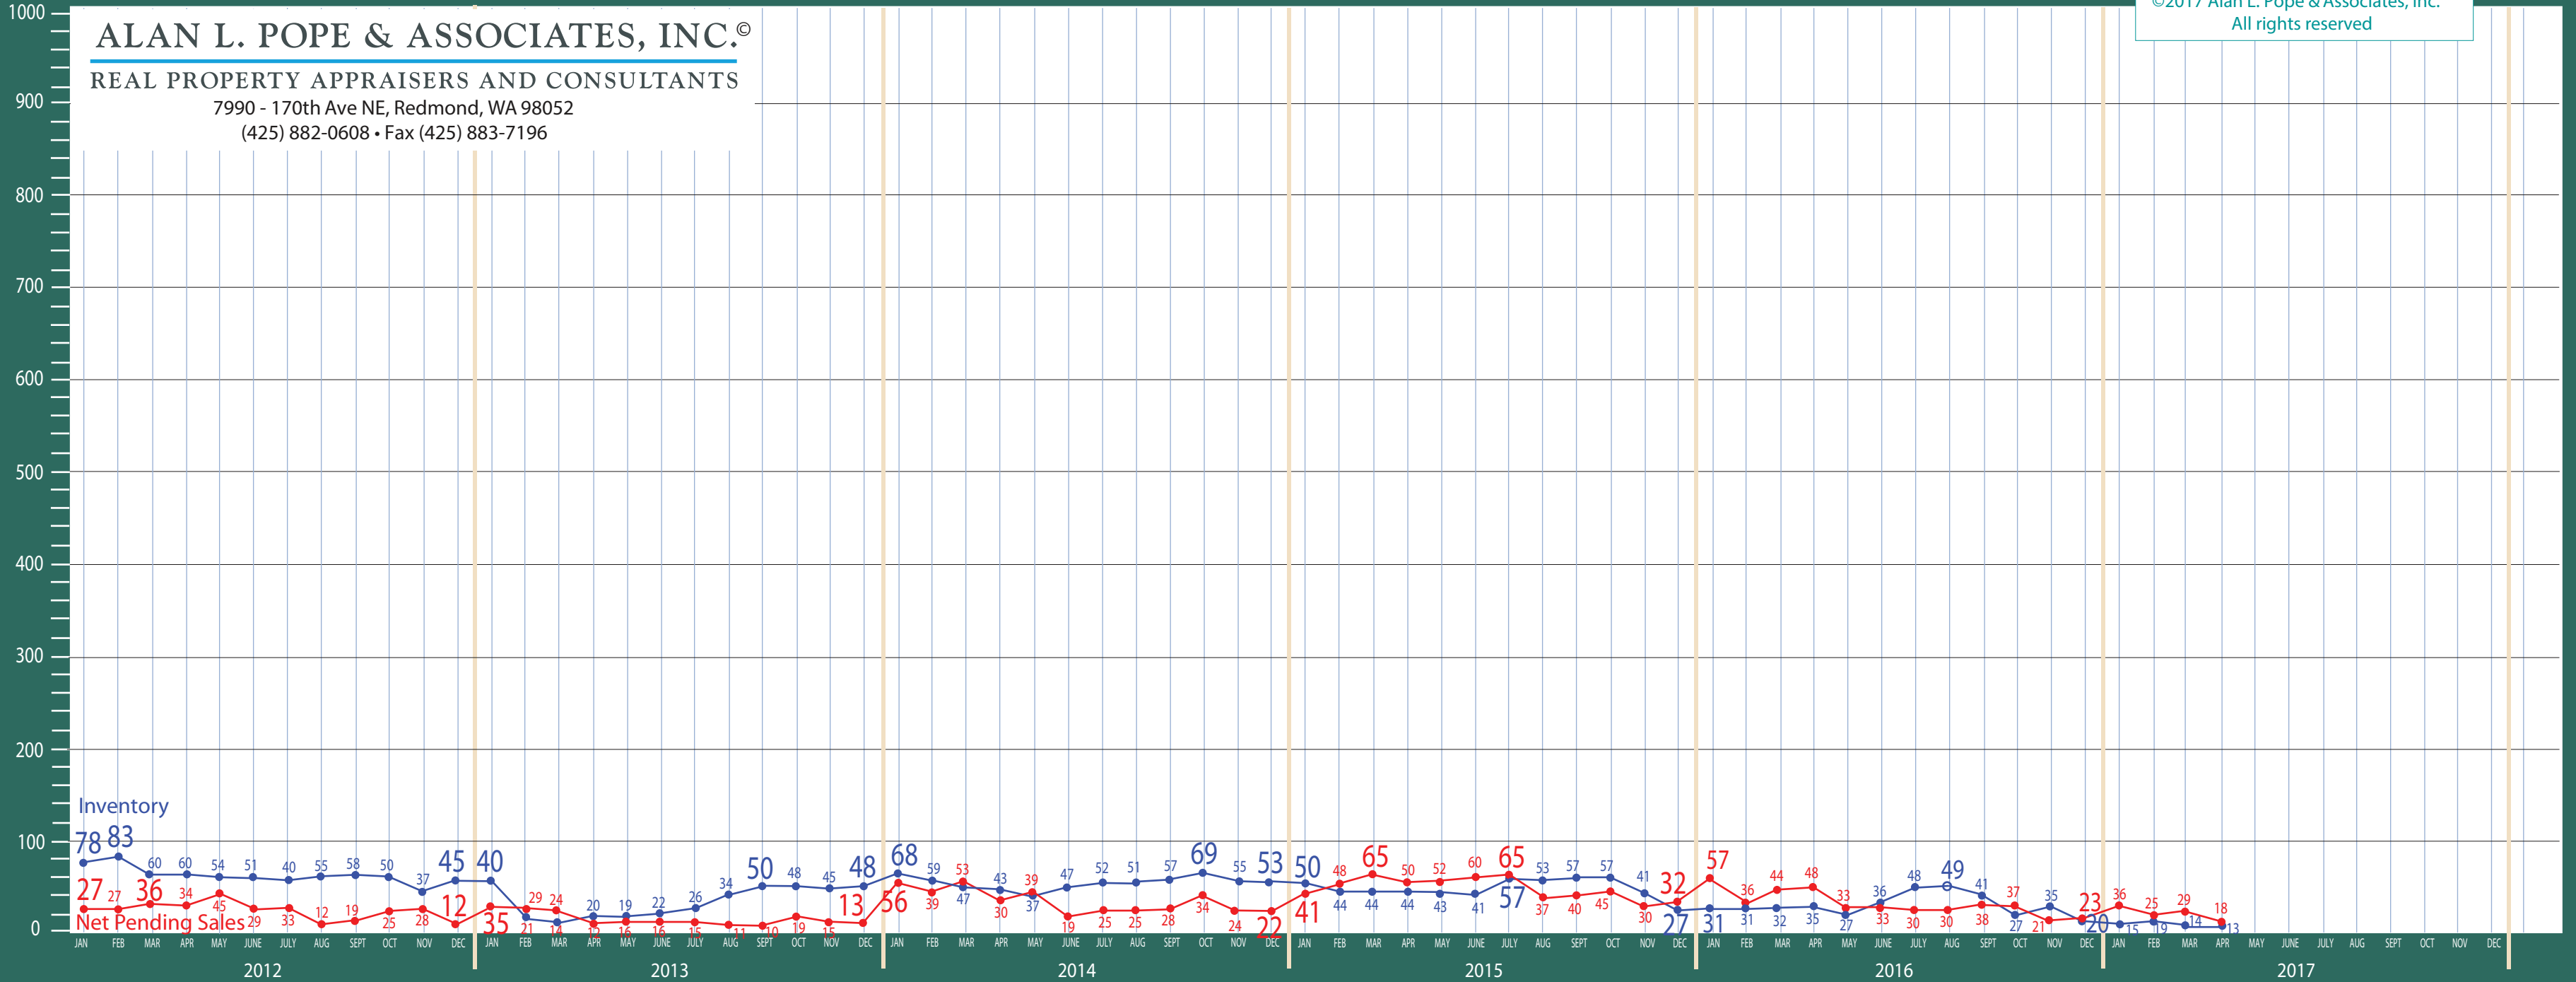

Snohomish County

New Construction - Condo Statistics

©2017 Alan L. Pope & Associates, Inc.
All rights reserved

ALAN L. POPE & ASSOCIATES, INC.®

REAL PROPERTY APPRAISERS AND CONSULTANTS

7990 - 170th Ave NE, Redmond, WA 98052

(425) 882-0608 • Fax (425) 883-7196

Information Provided by The Northwest Multiple Listing Service

ALAN L. POPE & ASSOCIATES, INC.[©]
 REAL PROPERTY APPRAISERS AND CONSULTANTS
 7990 - 170th Ave NE, Redmond, WA 98052
 (425) 882-0608 • Fax (425) 883-7196