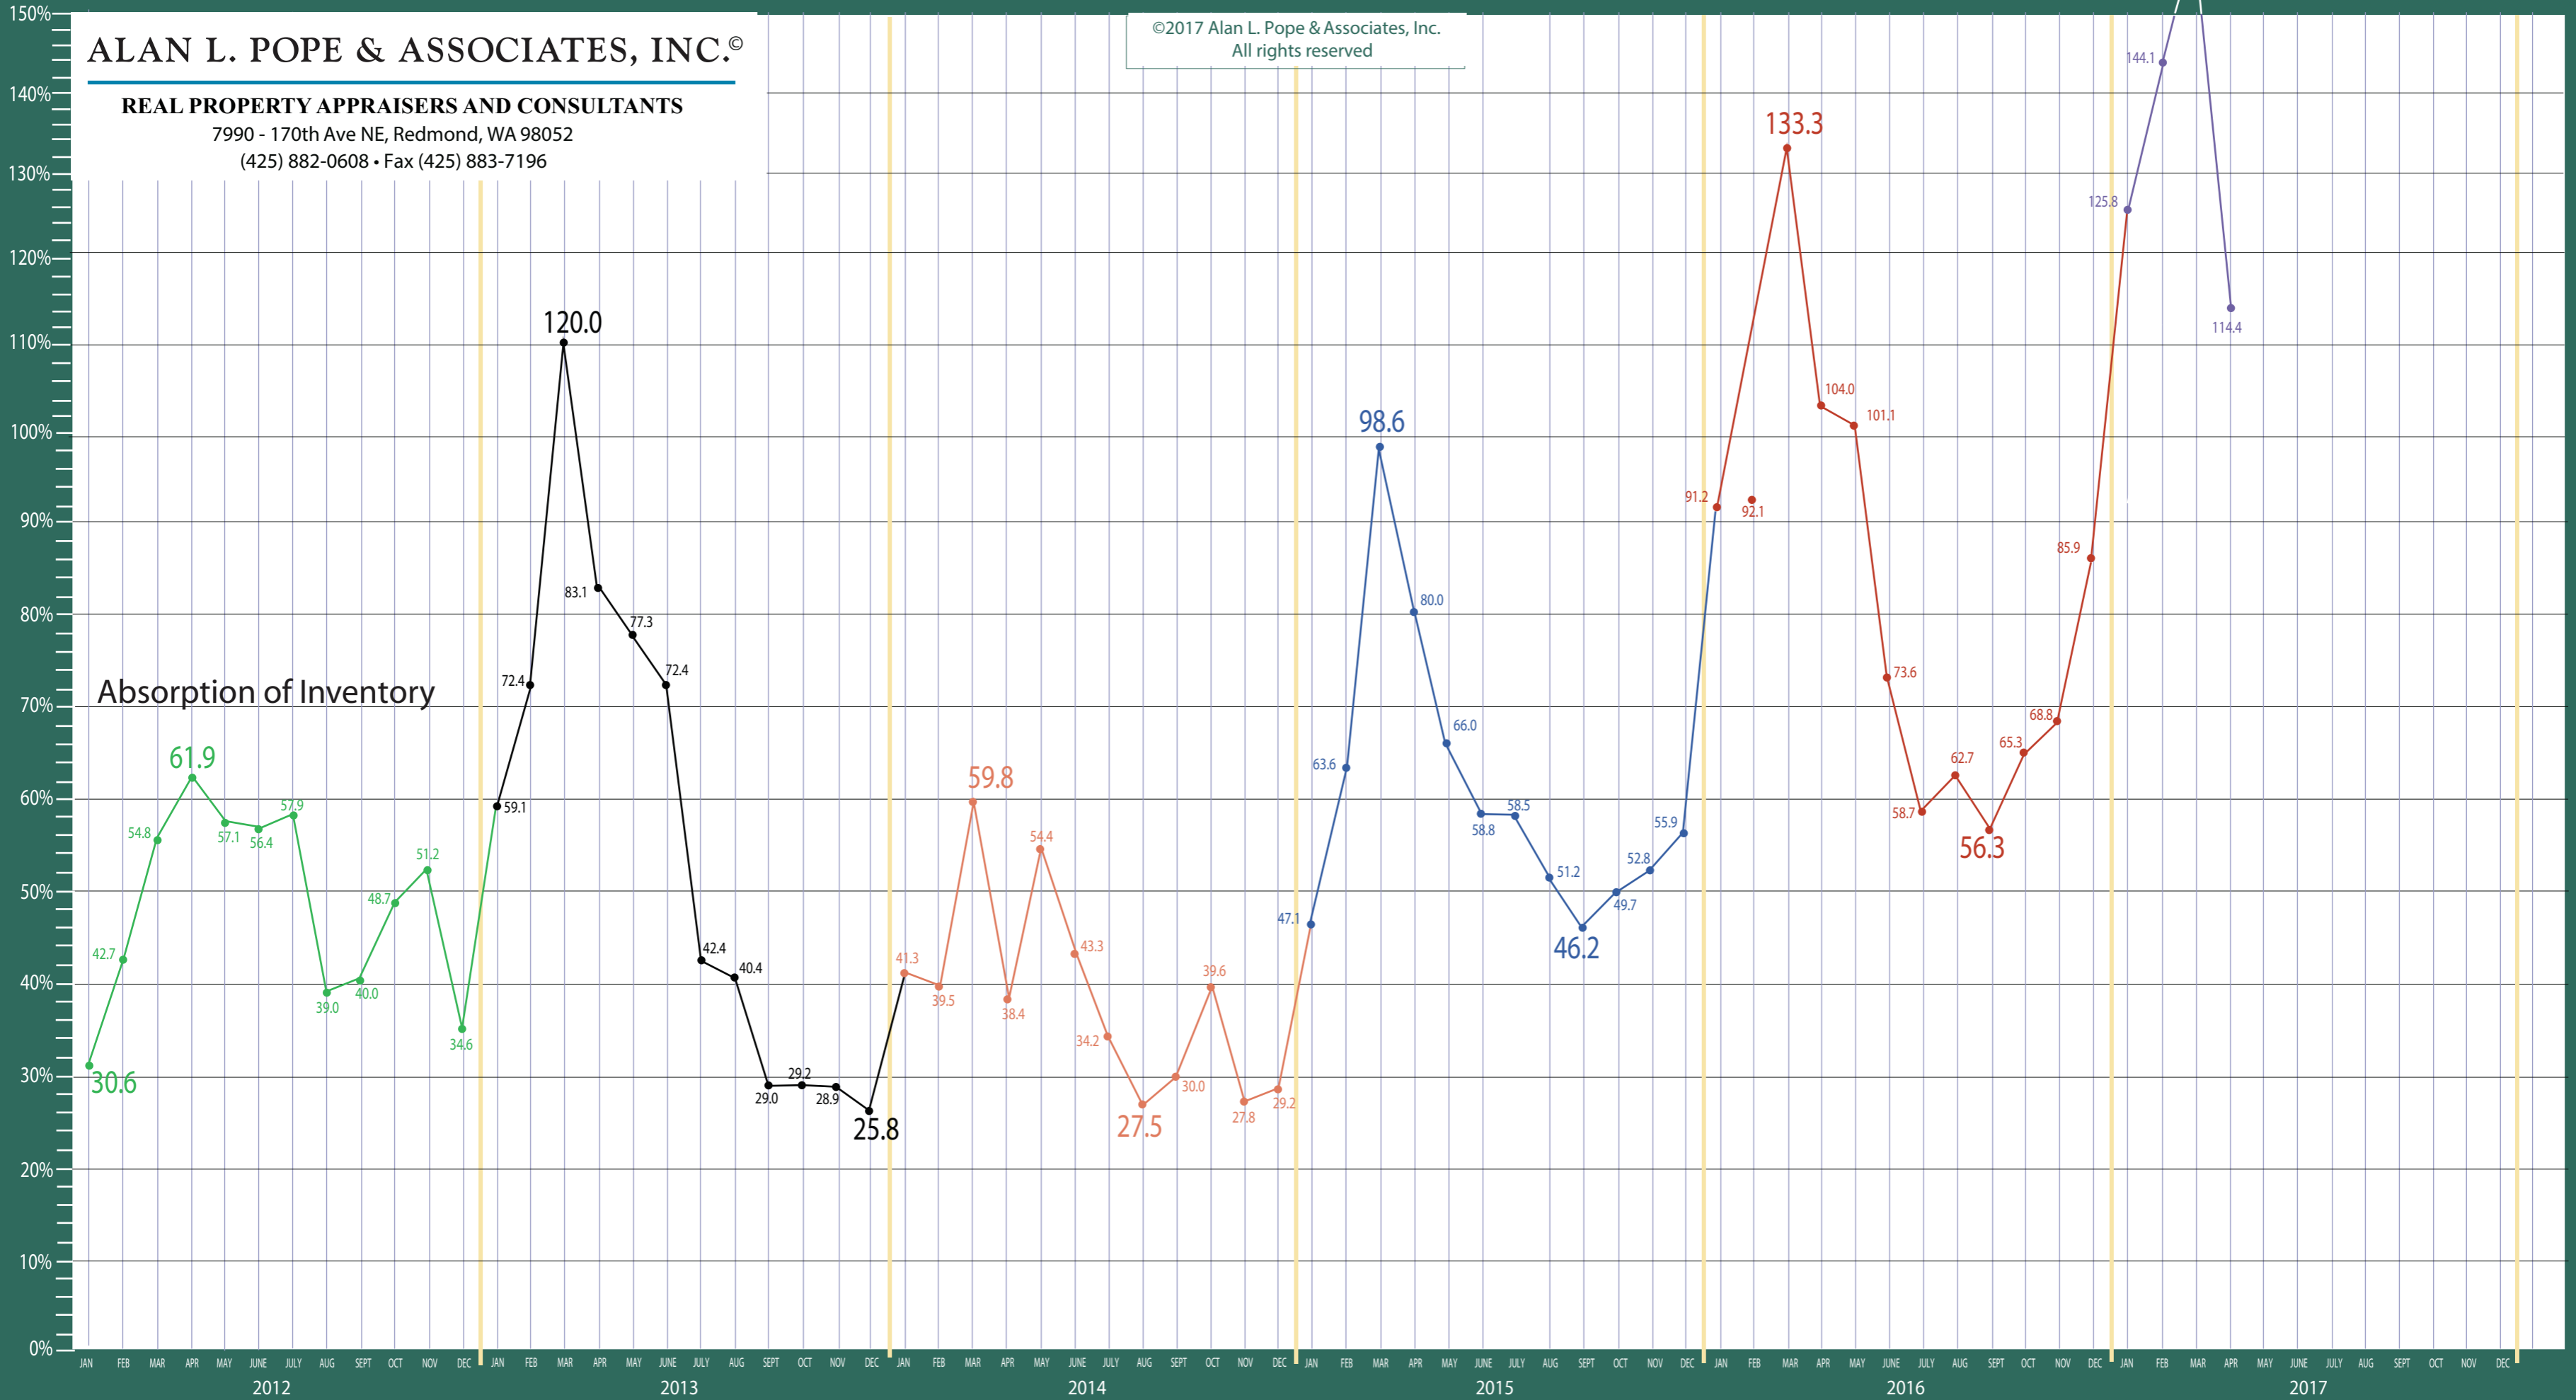

Snohomish County

New Construction - Residential & Condo Statistics

ALAN L. POPE & ASSOCIATES, INC.®

REAL PROPERTY APPRAISERS AND CONSULTANTS

7990 - 170th Ave NE, Redmond, WA 98052
(425) 882-0608 • Fax (425) 883-7196

©2017 Alan L. Pope & Associates, Inc.
All rights reserved