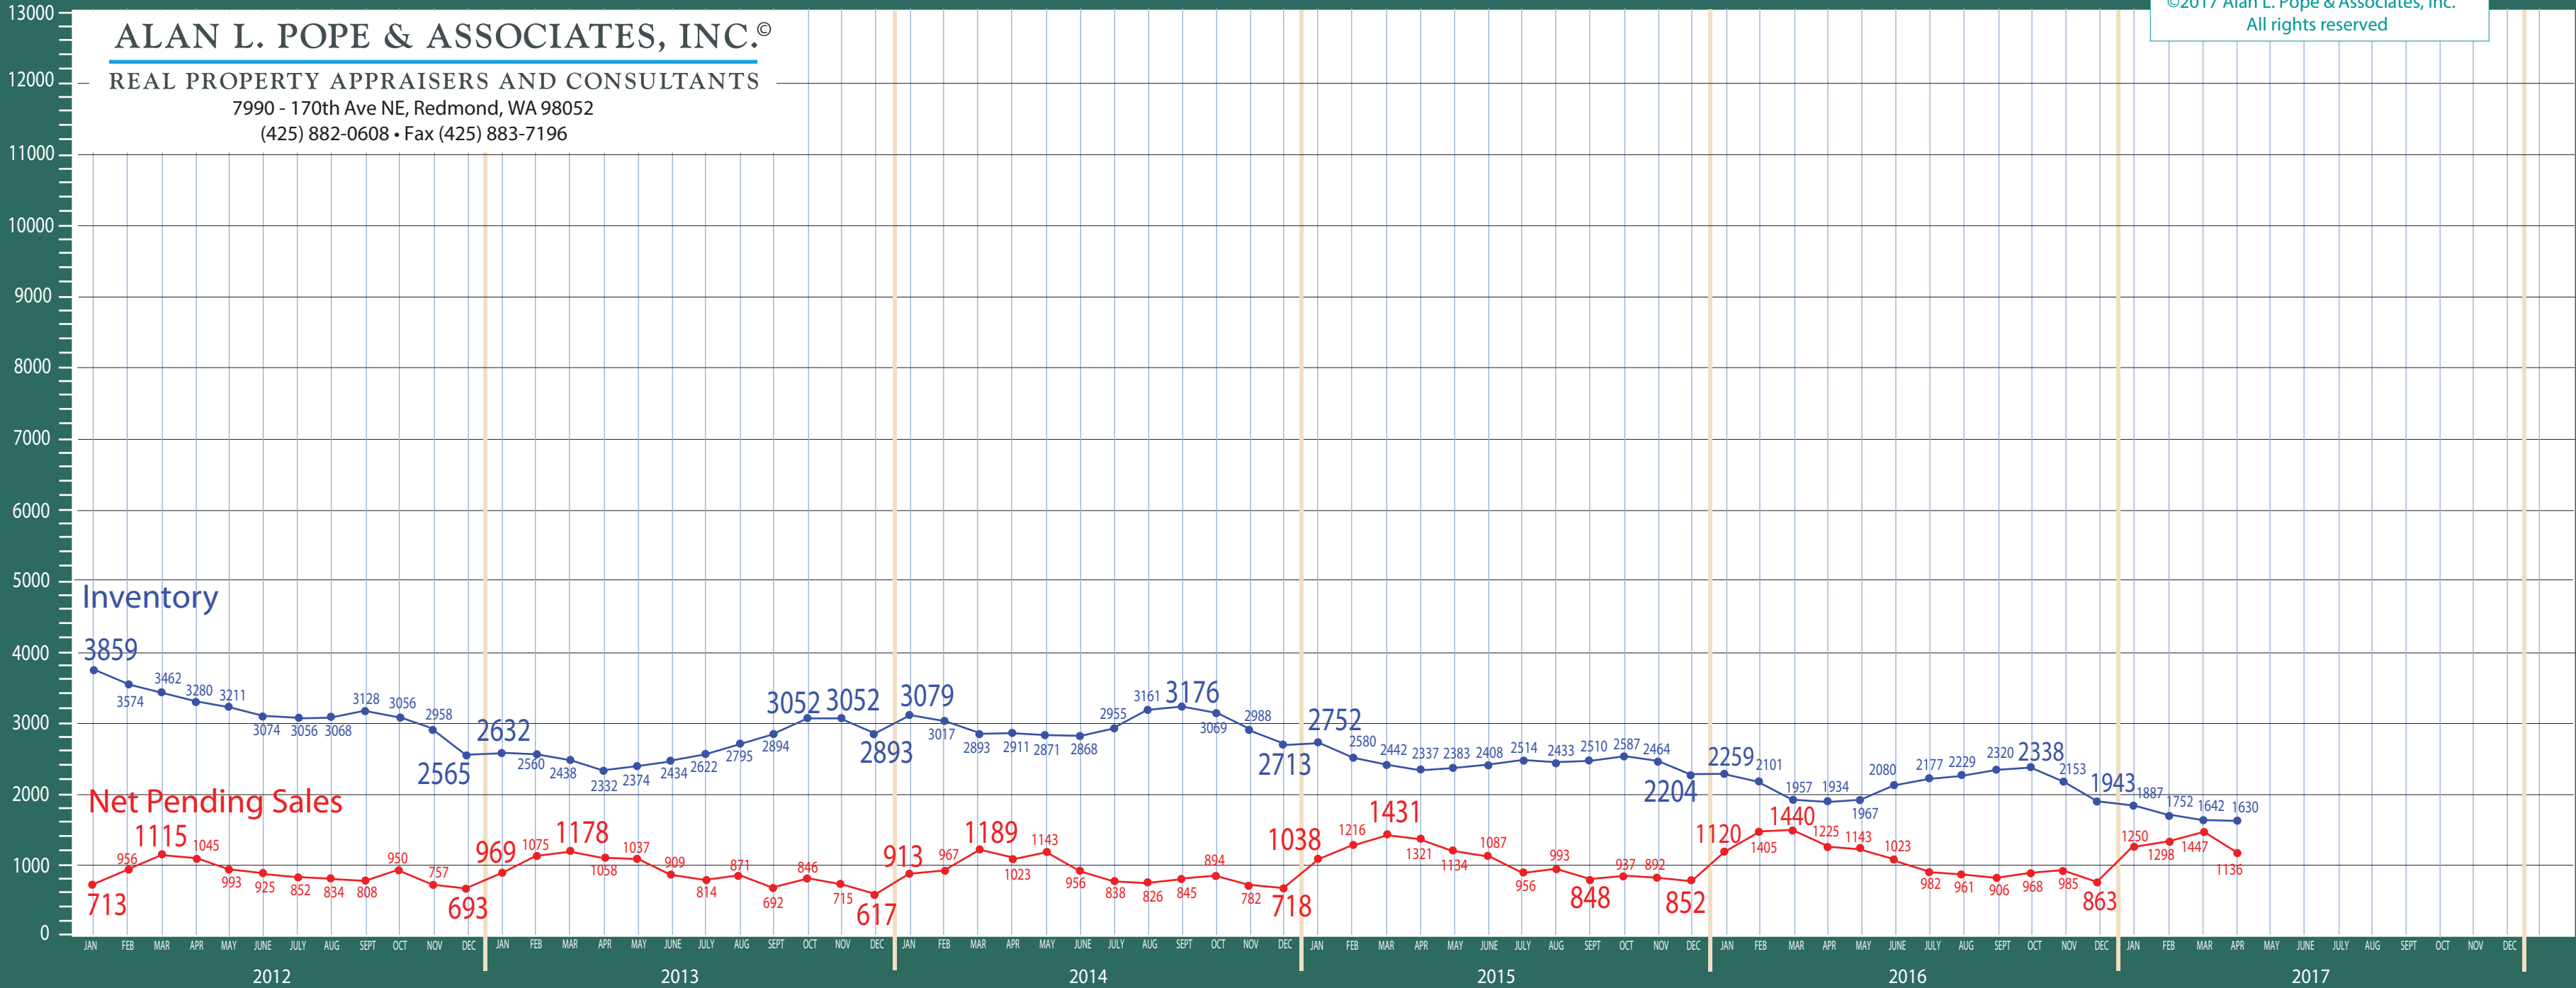

Puget Sound Region

New Construction - Residential & Condo Statistics

©2017 Alan L. Pope & Associates, Inc.
All rights reserved

ALAN L. POPE & ASSOCIATES, INC.®

REAL PROPERTY APPRAISERS AND CONSULTANTS

7990 - 170th Ave NE, Redmond, WA 98052

(425) 882-0608 • Fax (425) 883-7196