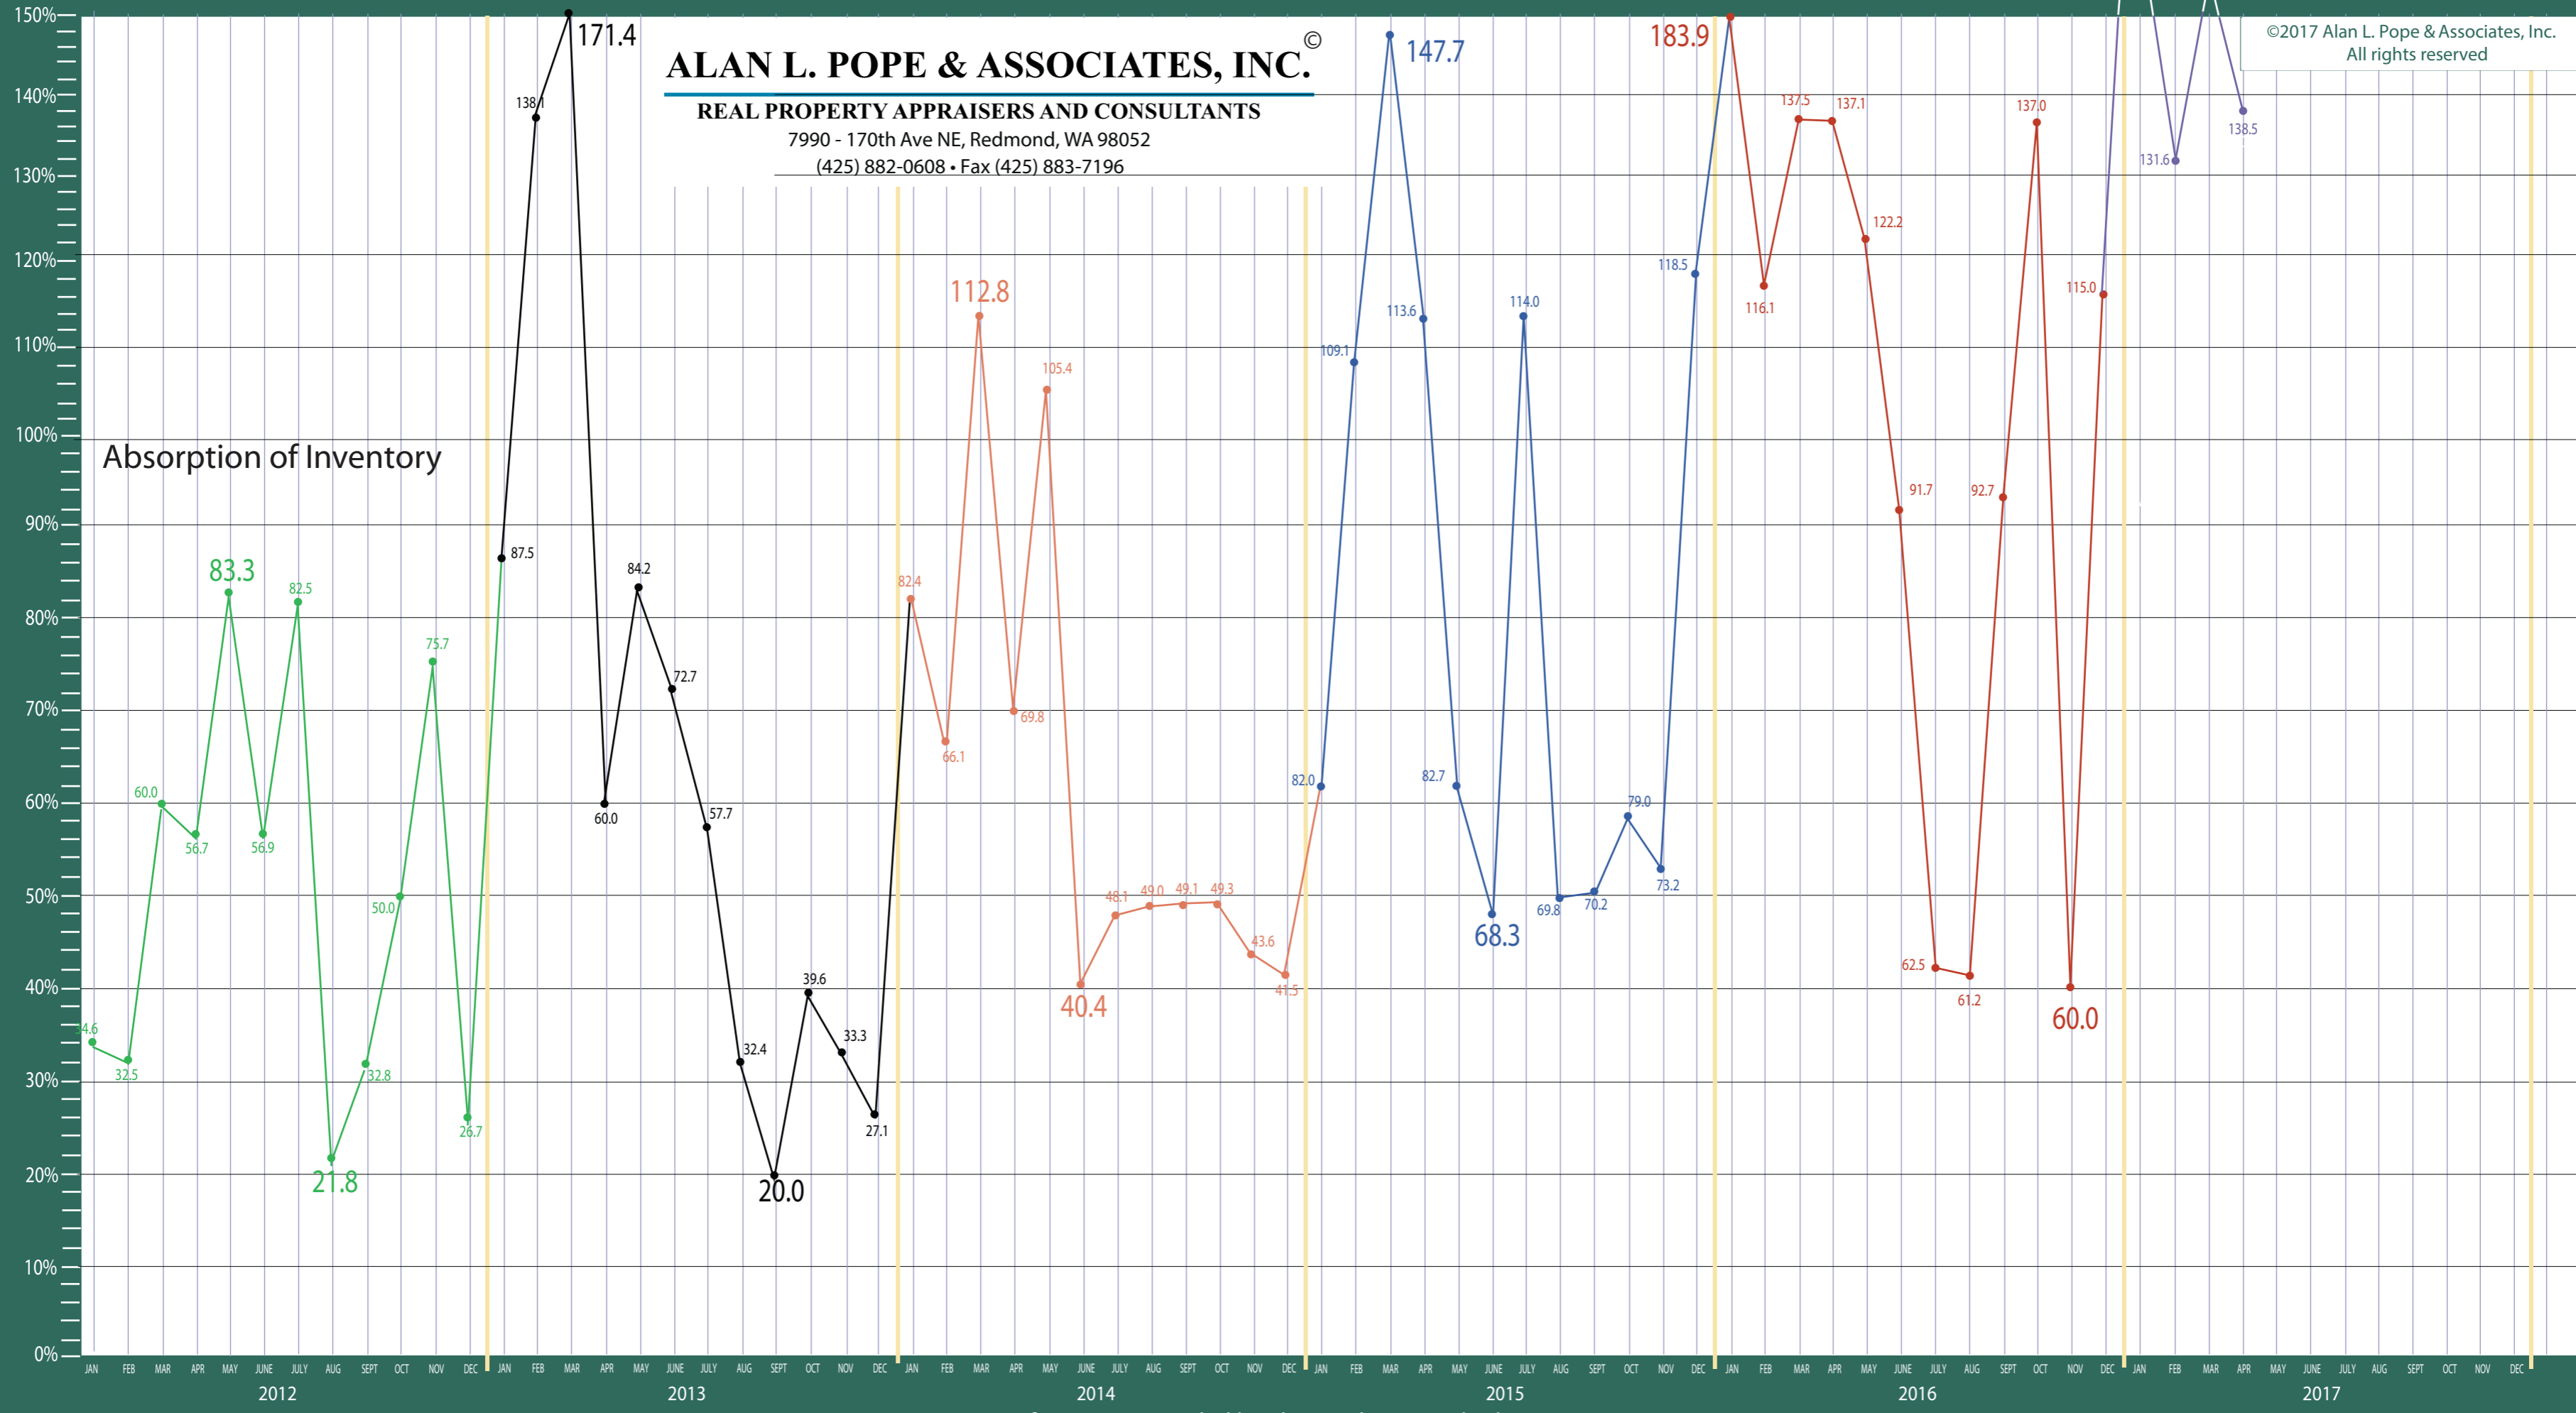

Snohomish County

New Construction - Condo Statistics

ALAN L. POPE & ASSOCIATES, INC. ©
REAL PROPERTY APPRAISERS AND CONSULTANTS
7990 - 170th Ave NE, Redmond, WA 98052
(425) 882-0608 • Fax (425) 883-7196

©2017 Alan L. Pope & Associates, Inc.
All rights reserved