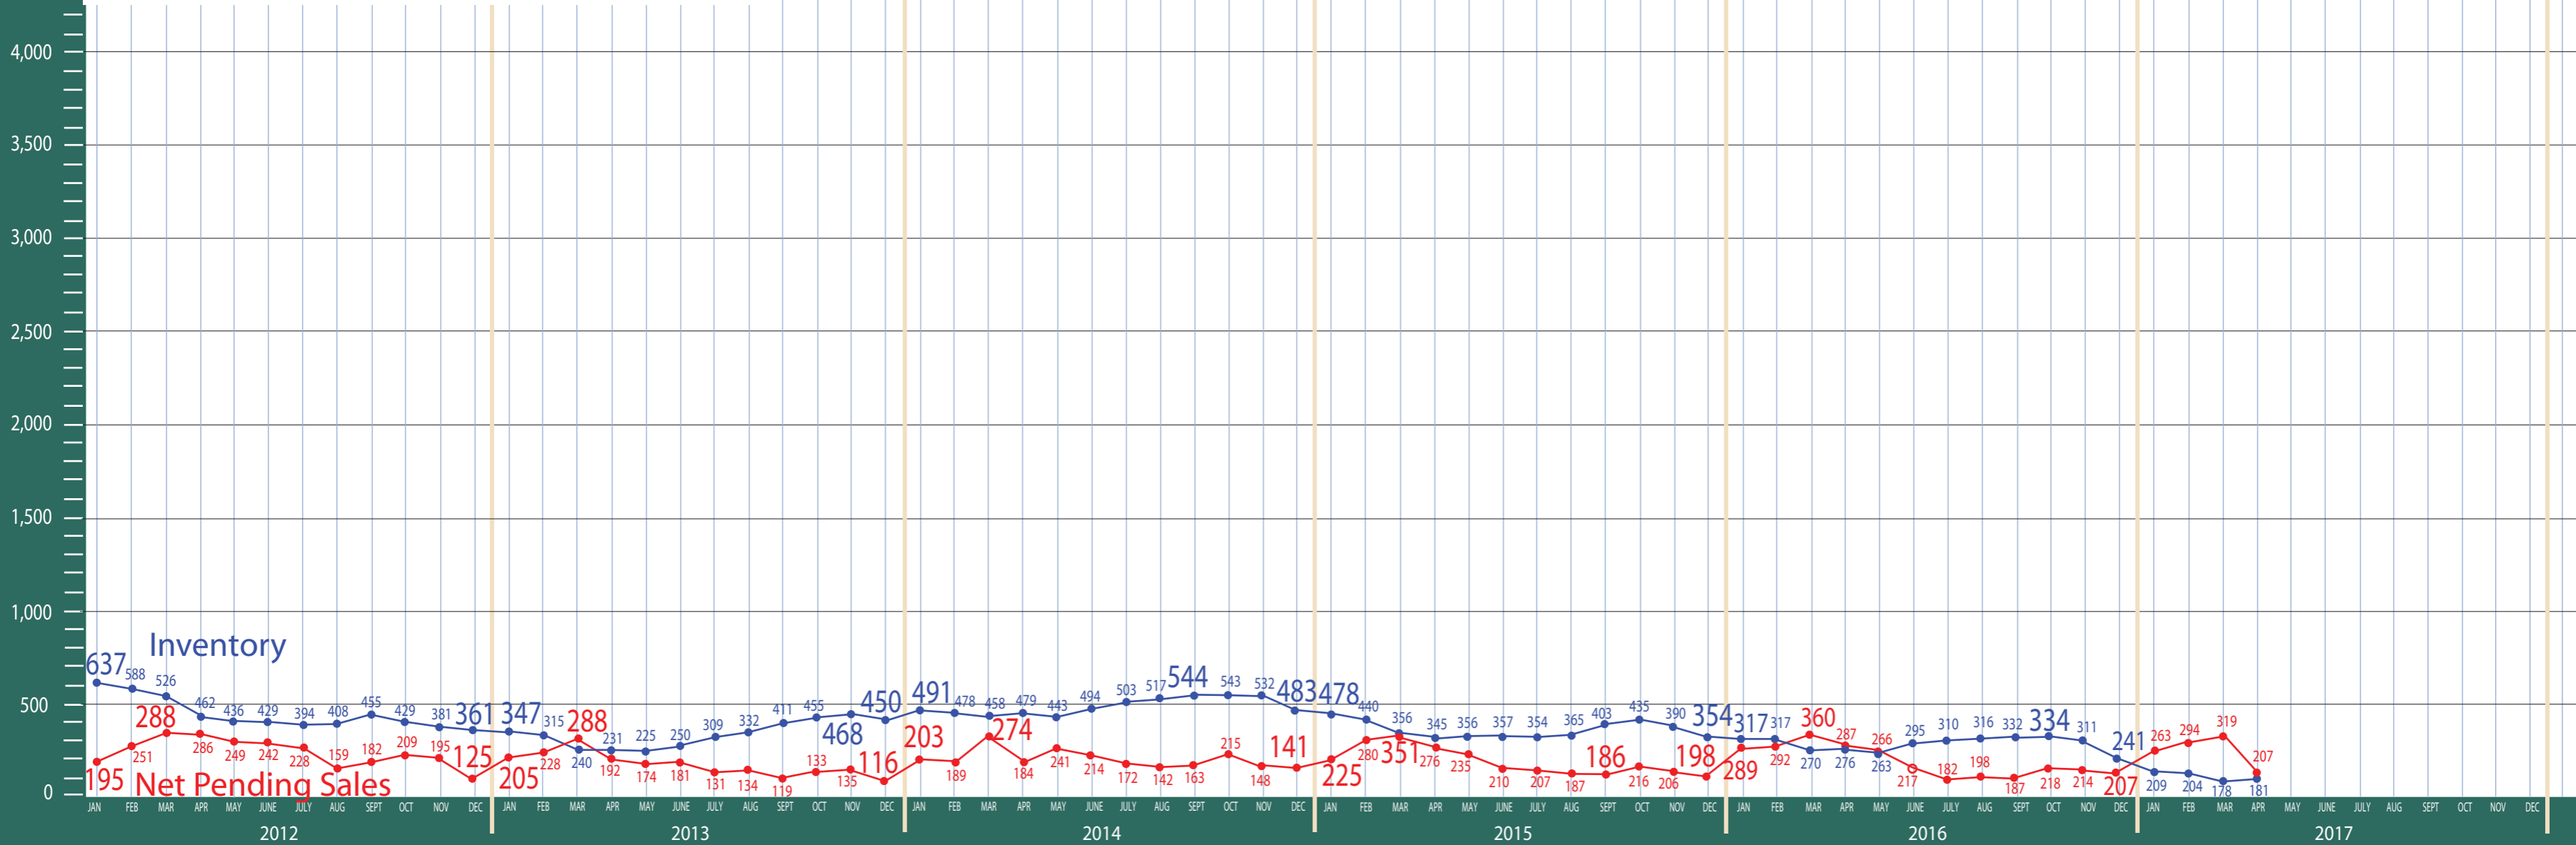

Snohomish County

New Construction - Residential & Condo Statistics

©2017 Alan L. Pope & Associates, Inc.
All rights reserved

ALAN L. POPE & ASSOCIATES, INC.®

REAL PROPERTY APPRAISERS AND CONSULTANTS

7990 - 170th Ave NE, Redmond, WA 98052

(425) 882-0608 • Fax (425) 883-7196

Information Provided by The Northwest Multiple Listing Service