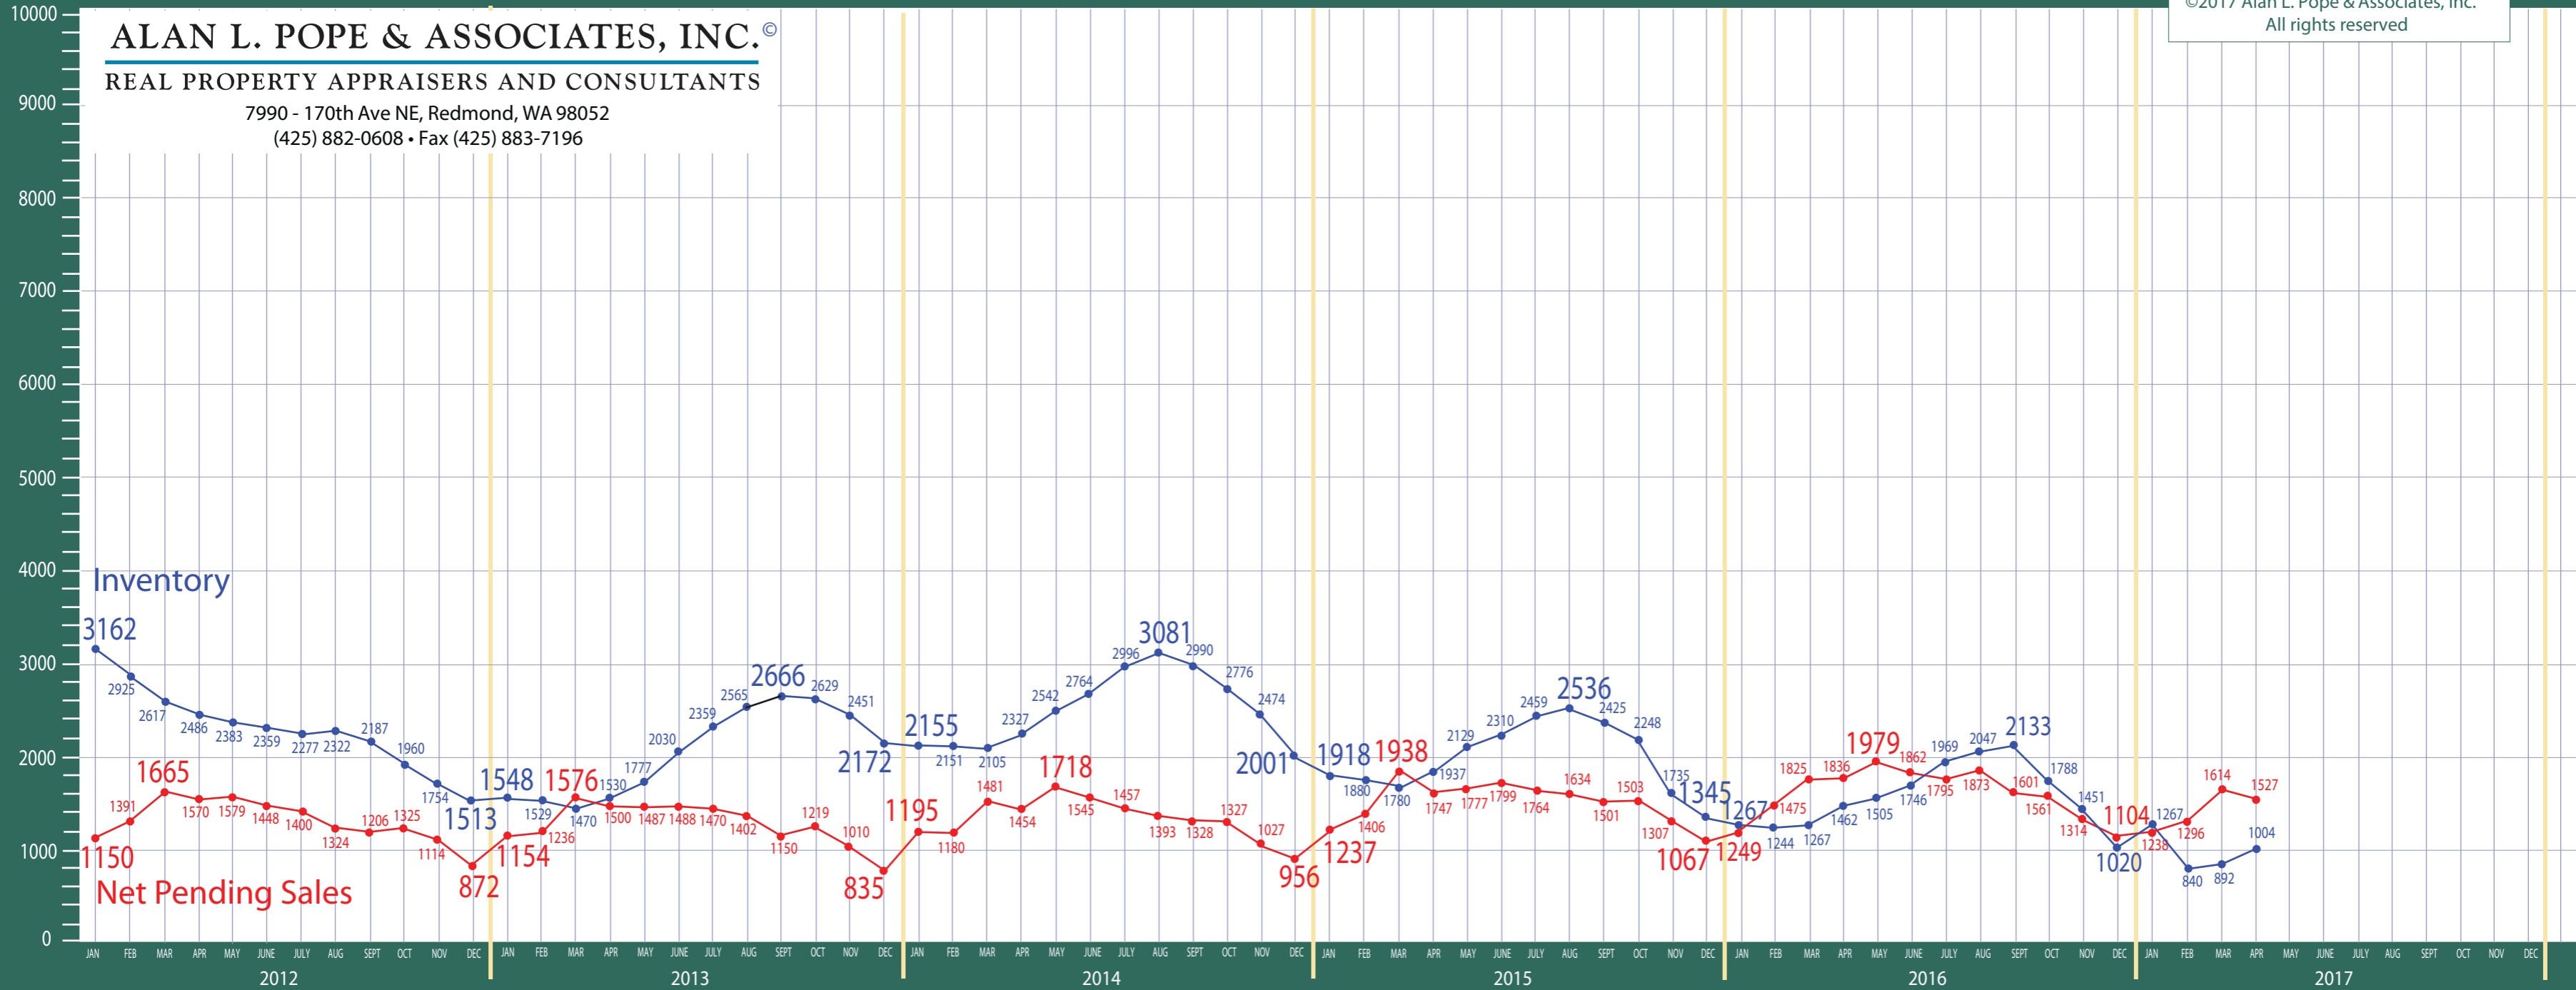

©2017 Alan L. Pope & Associates, Inc.
All rights reserved

ALAN L. POPE & ASSOCIATES, INC. ©
REAL PROPERTY APPRAISERS AND CONSULTANTS
7990 - 170th Ave NE, Redmond, WA 98052
(425) 882-0608 • Fax (425) 883-7196