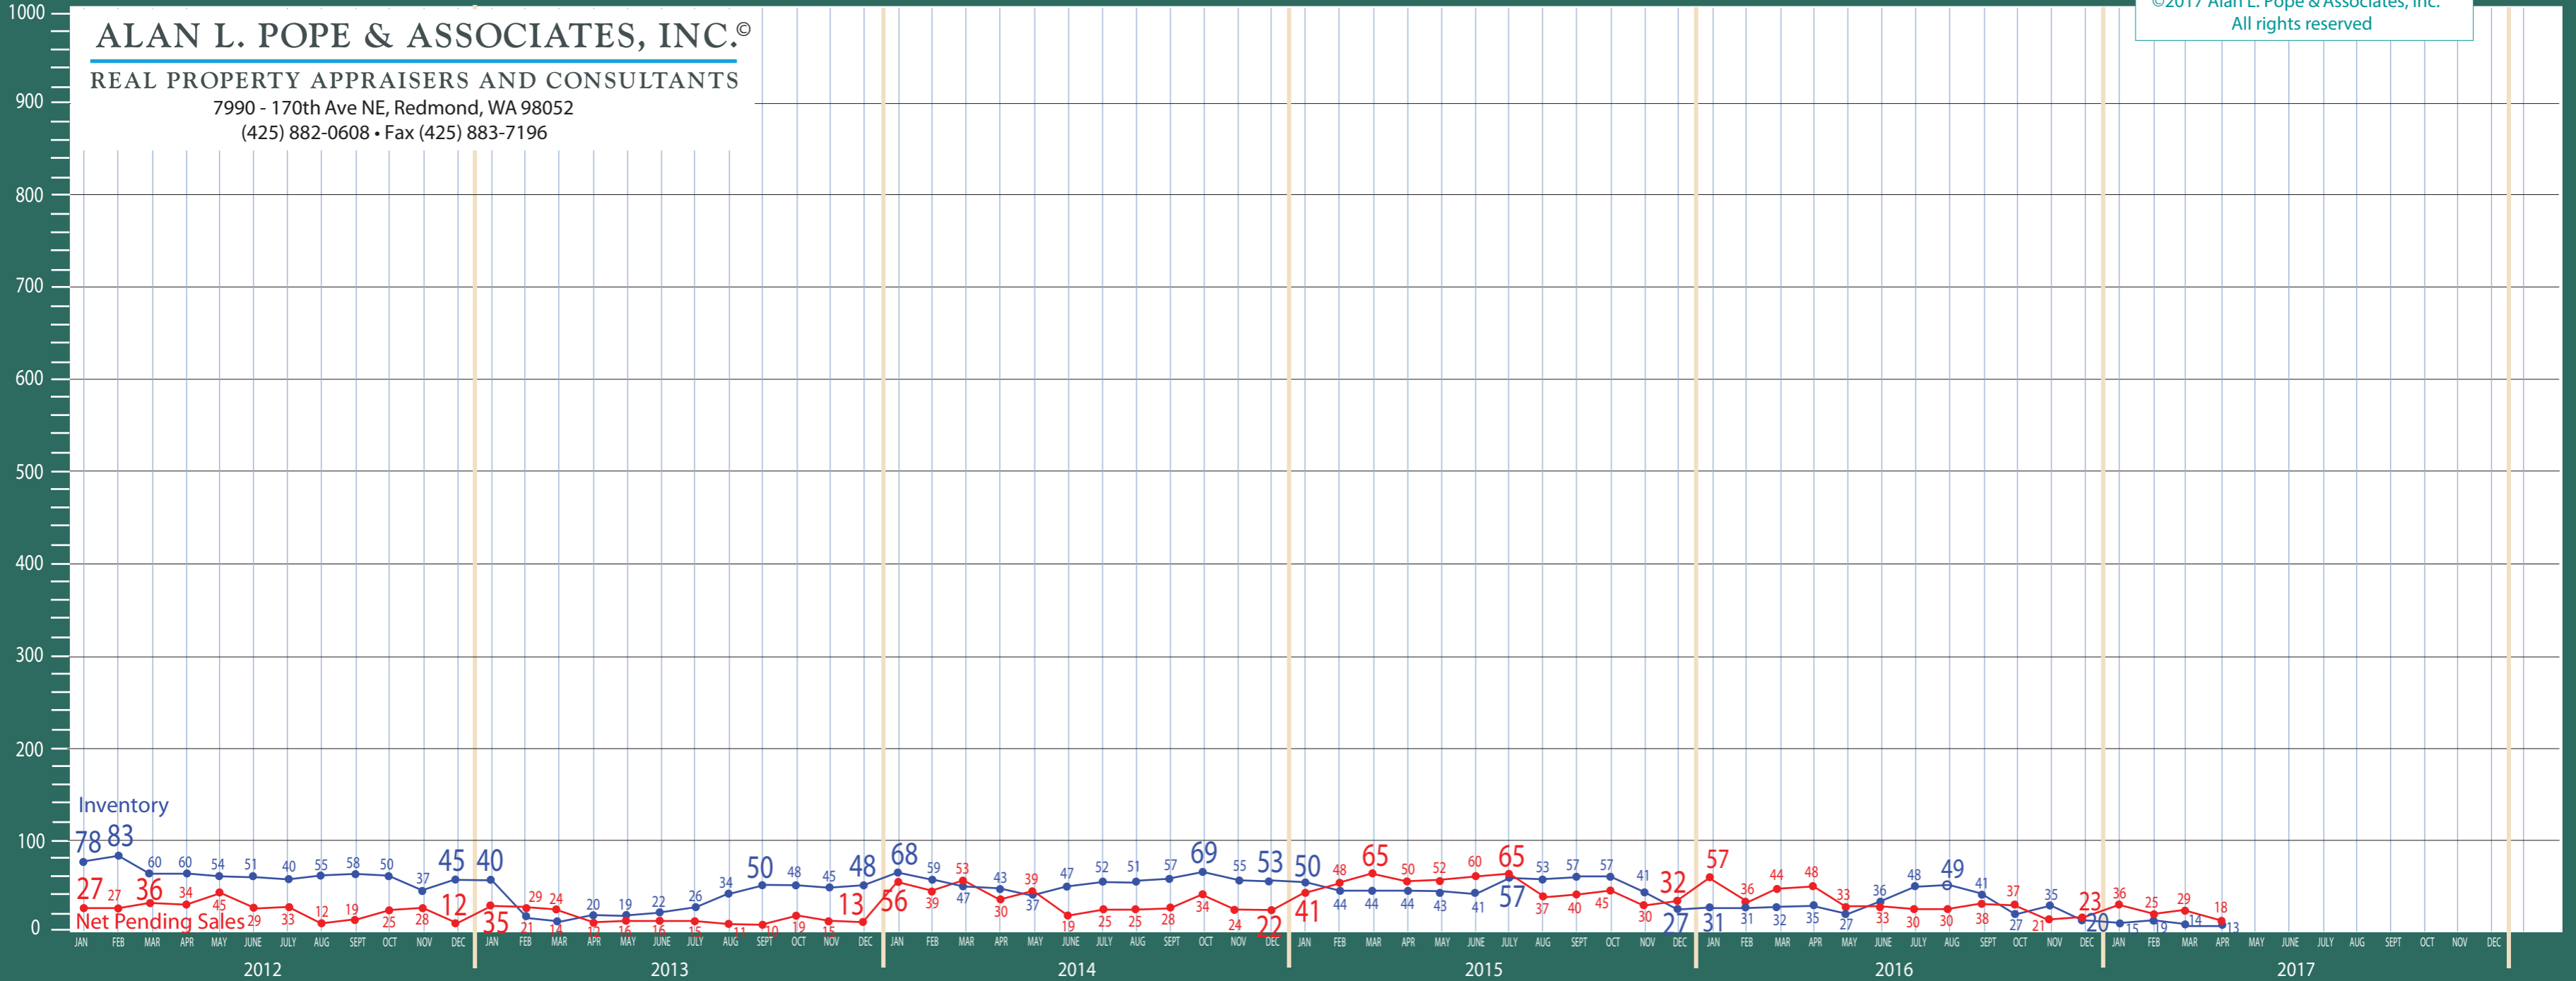

Snohomish County

New Construction - Condo Statistics

©2017 Alan L. Pope & Associates, Inc.
All rights reserved

ALAN L. POPE & ASSOCIATES, INC.®

REAL PROPERTY APPRAISERS AND CONSULTANTS

7990 - 170th Ave NE, Redmond, WA 98052

(425) 882-0608 • Fax (425) 883-7196

Information Provided by The Northwest Multiple Listing Service