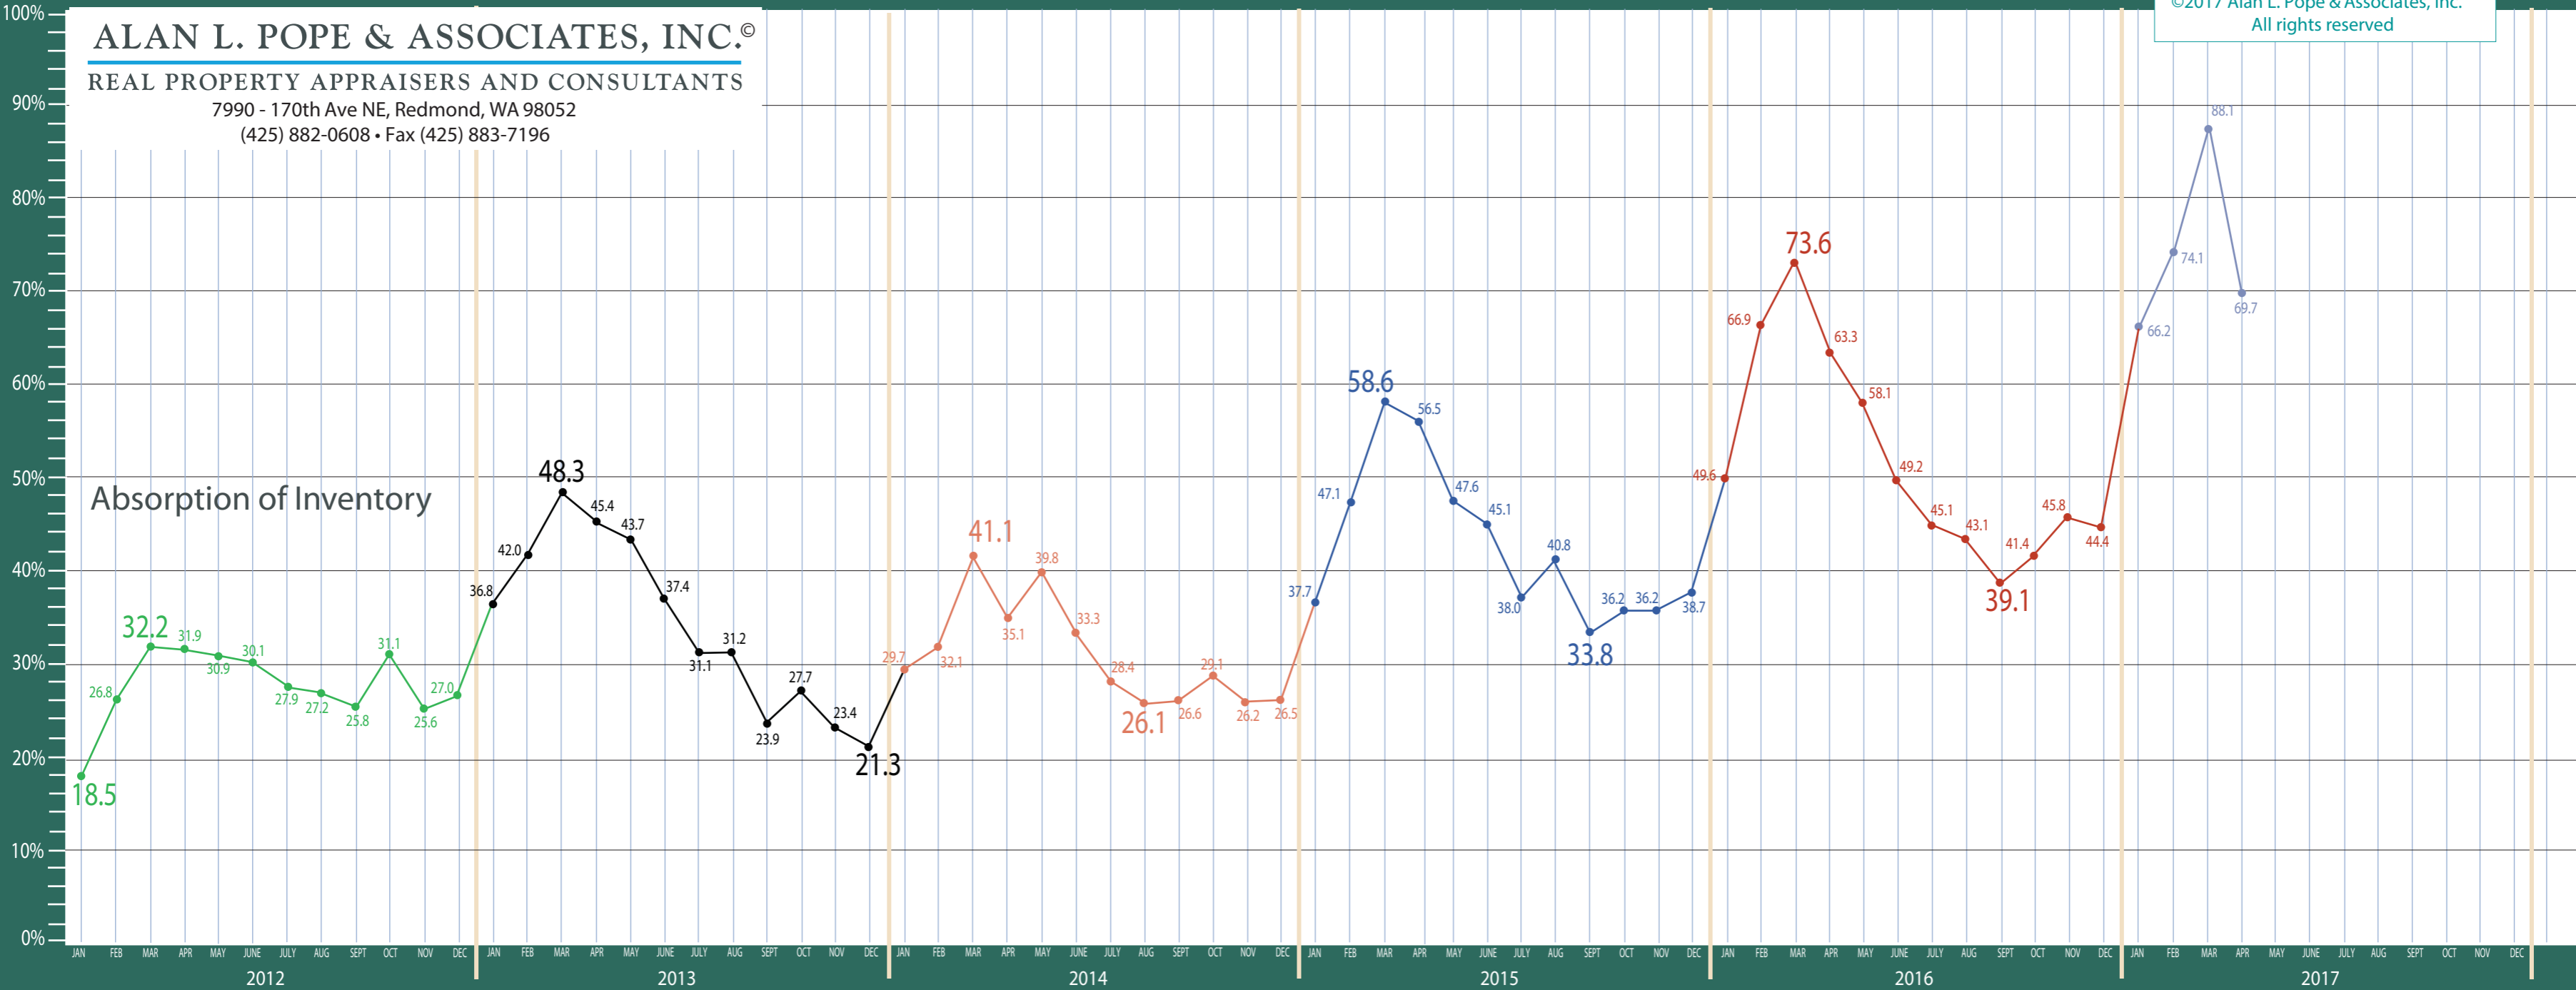

Puget Sound Region

New Construction - Residential & Condo Statistics

ALAN L. POPE & ASSOCIATES, INC.®

REAL PROPERTY APPRAISERS AND CONSULTANTS

7990 - 170th Ave NE, Redmond, WA 98052

(425) 882-0608 • Fax (425) 883-7196

©2017 Alan L. Pope & Associates, Inc.
All rights reserved

Absorption of Inventory