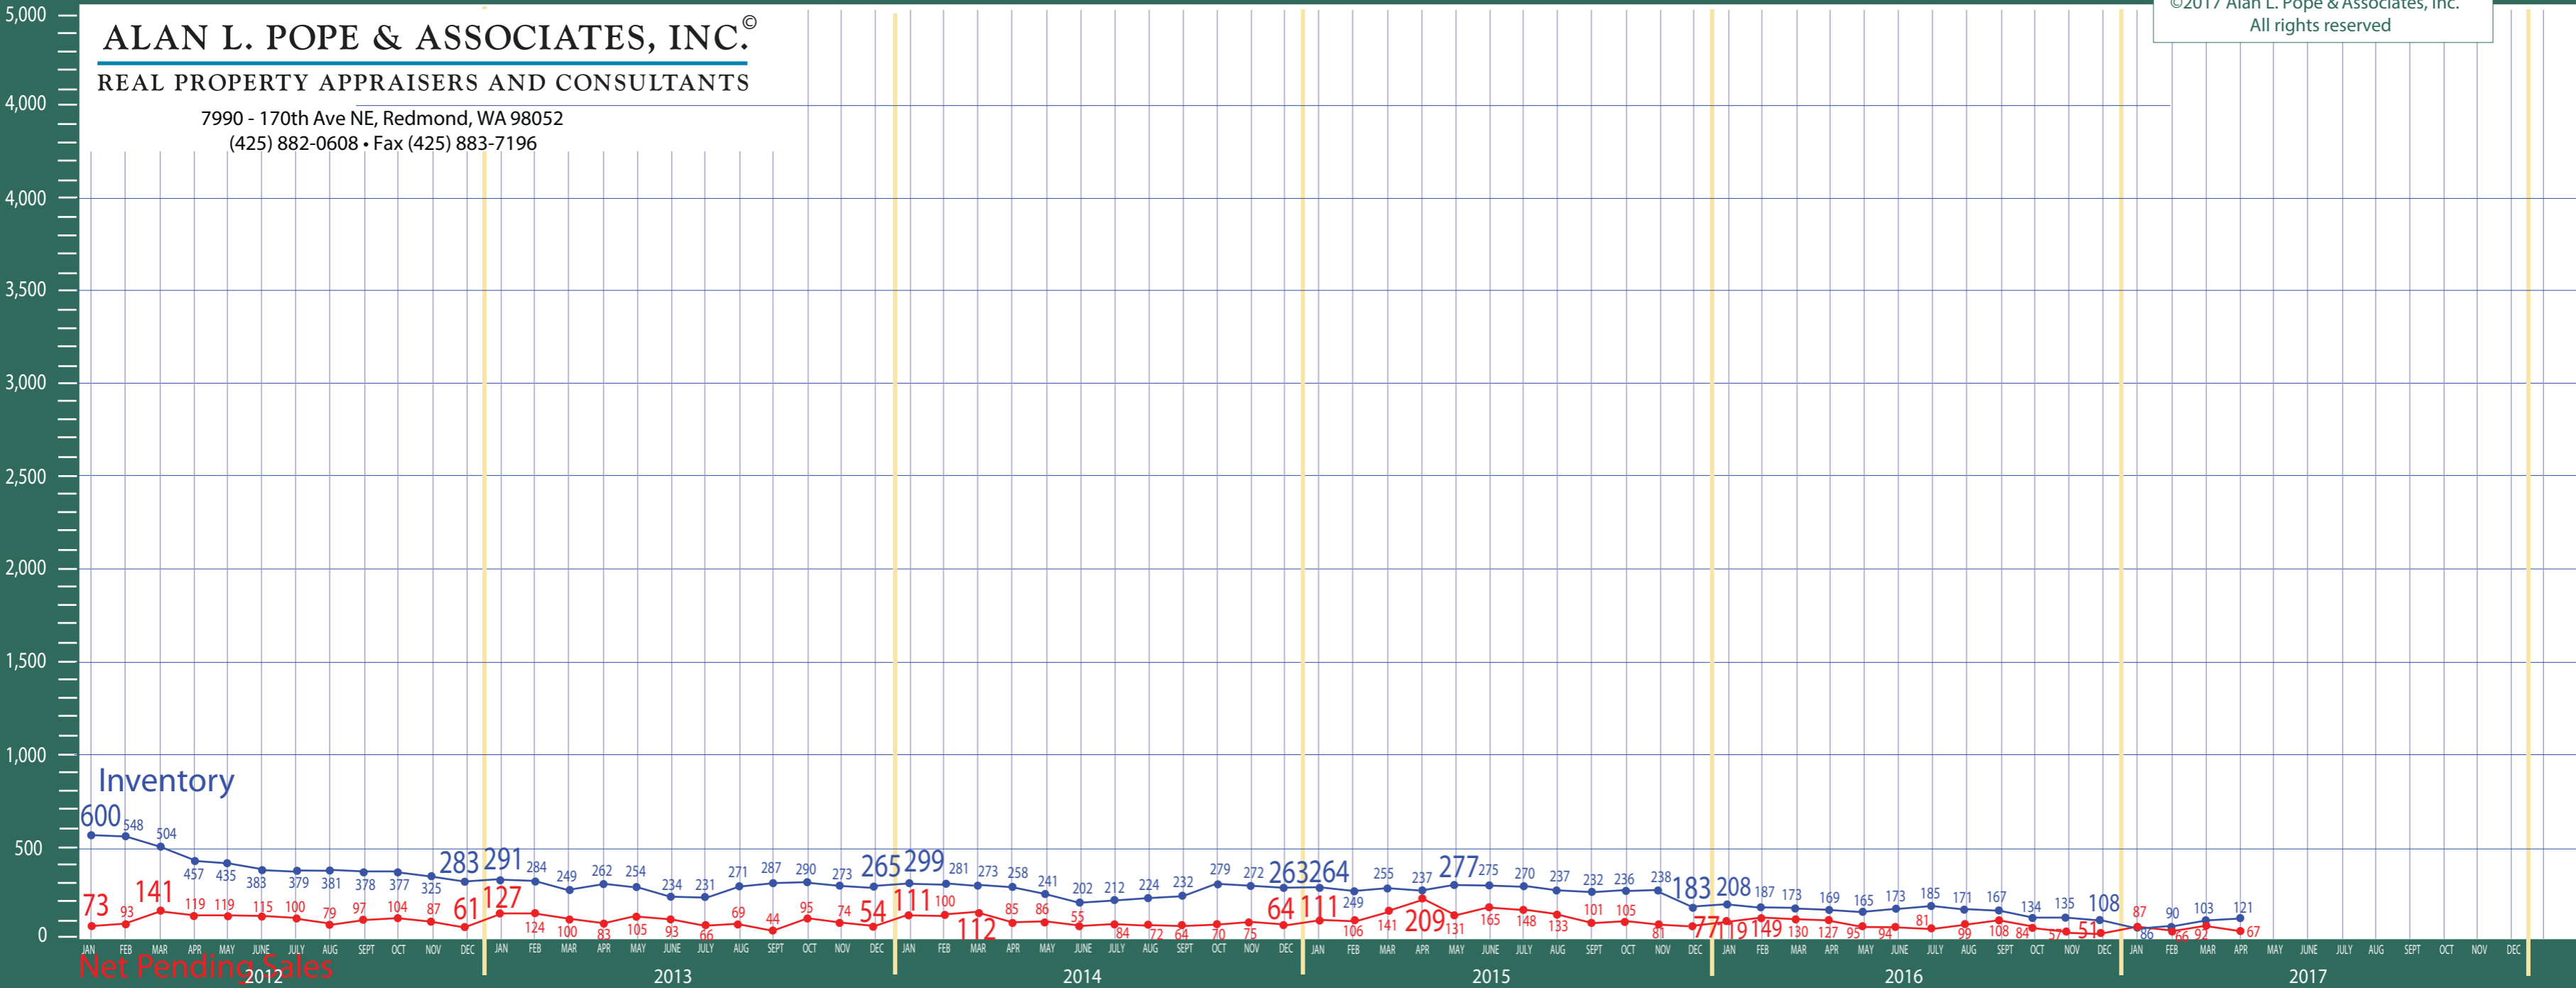

Puget Sound Region

New Construction - Condo Statistics

©2017 Alan L. Pope & Associates, Inc.
All rights reserved

ALAN L. POPE & ASSOCIATES, INC.®

REAL PROPERTY APPRAISERS AND CONSULTANTS

7990 - 170th Ave NE, Redmond, WA 98052
(425) 882-0608 • Fax (425) 883-7196

Puget Sound Region

New Construction - Condo Statistics

ALAN L. POPE & ASSOCIATES, INC.

REAL PROPERTY APPRAISERS AND CONSULTANTS

7990 - 170th Ave NE, Redmond, WA 98052

(425) 882-0608 • Fax (425) 883-7196

©2017 Alan L. Pope & Associates, Inc.
All rights reserved