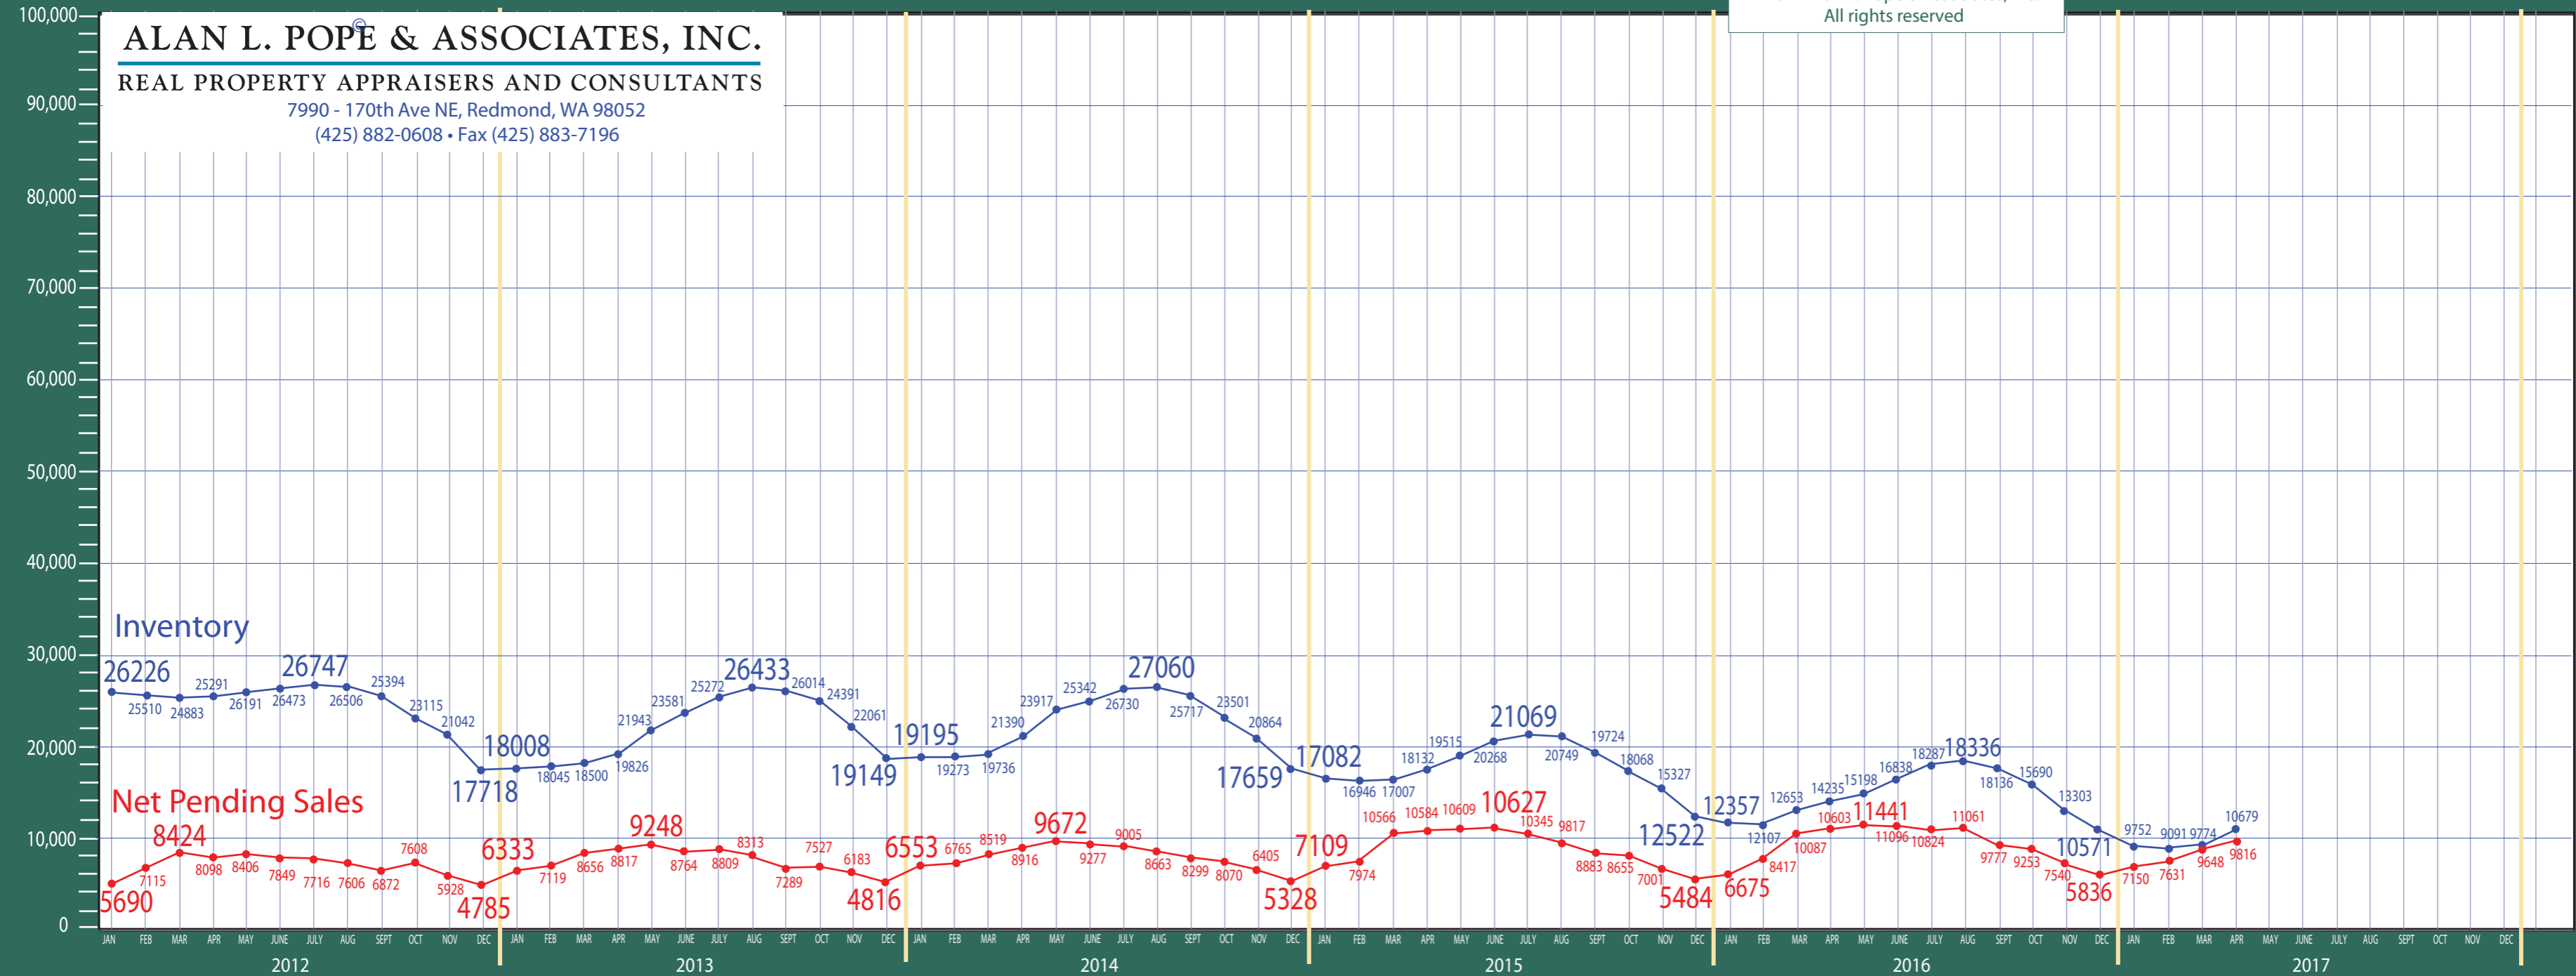

Puget Sound Region

Listing Residential & Condo Only

©2017 Alan L. Pope & Associates, Inc.
All rights reserved

ALAN L. POPE & ASSOCIATES, INC.

REAL PROPERTY APPRAISERS AND CONSULTANTS

7990 - 170th Ave NE, Redmond, WA 98052
(425) 882-0608 • Fax (425) 883-7196

Information Provided by The Northwest Multiple Listing Service

Puget Sound Region

Absorption of Inventory Residential & Condo Only

ALAN L. POPE & ASSOCIATES, INC.®

REAL PROPERTY APPRAISERS AND CONSULTANTS