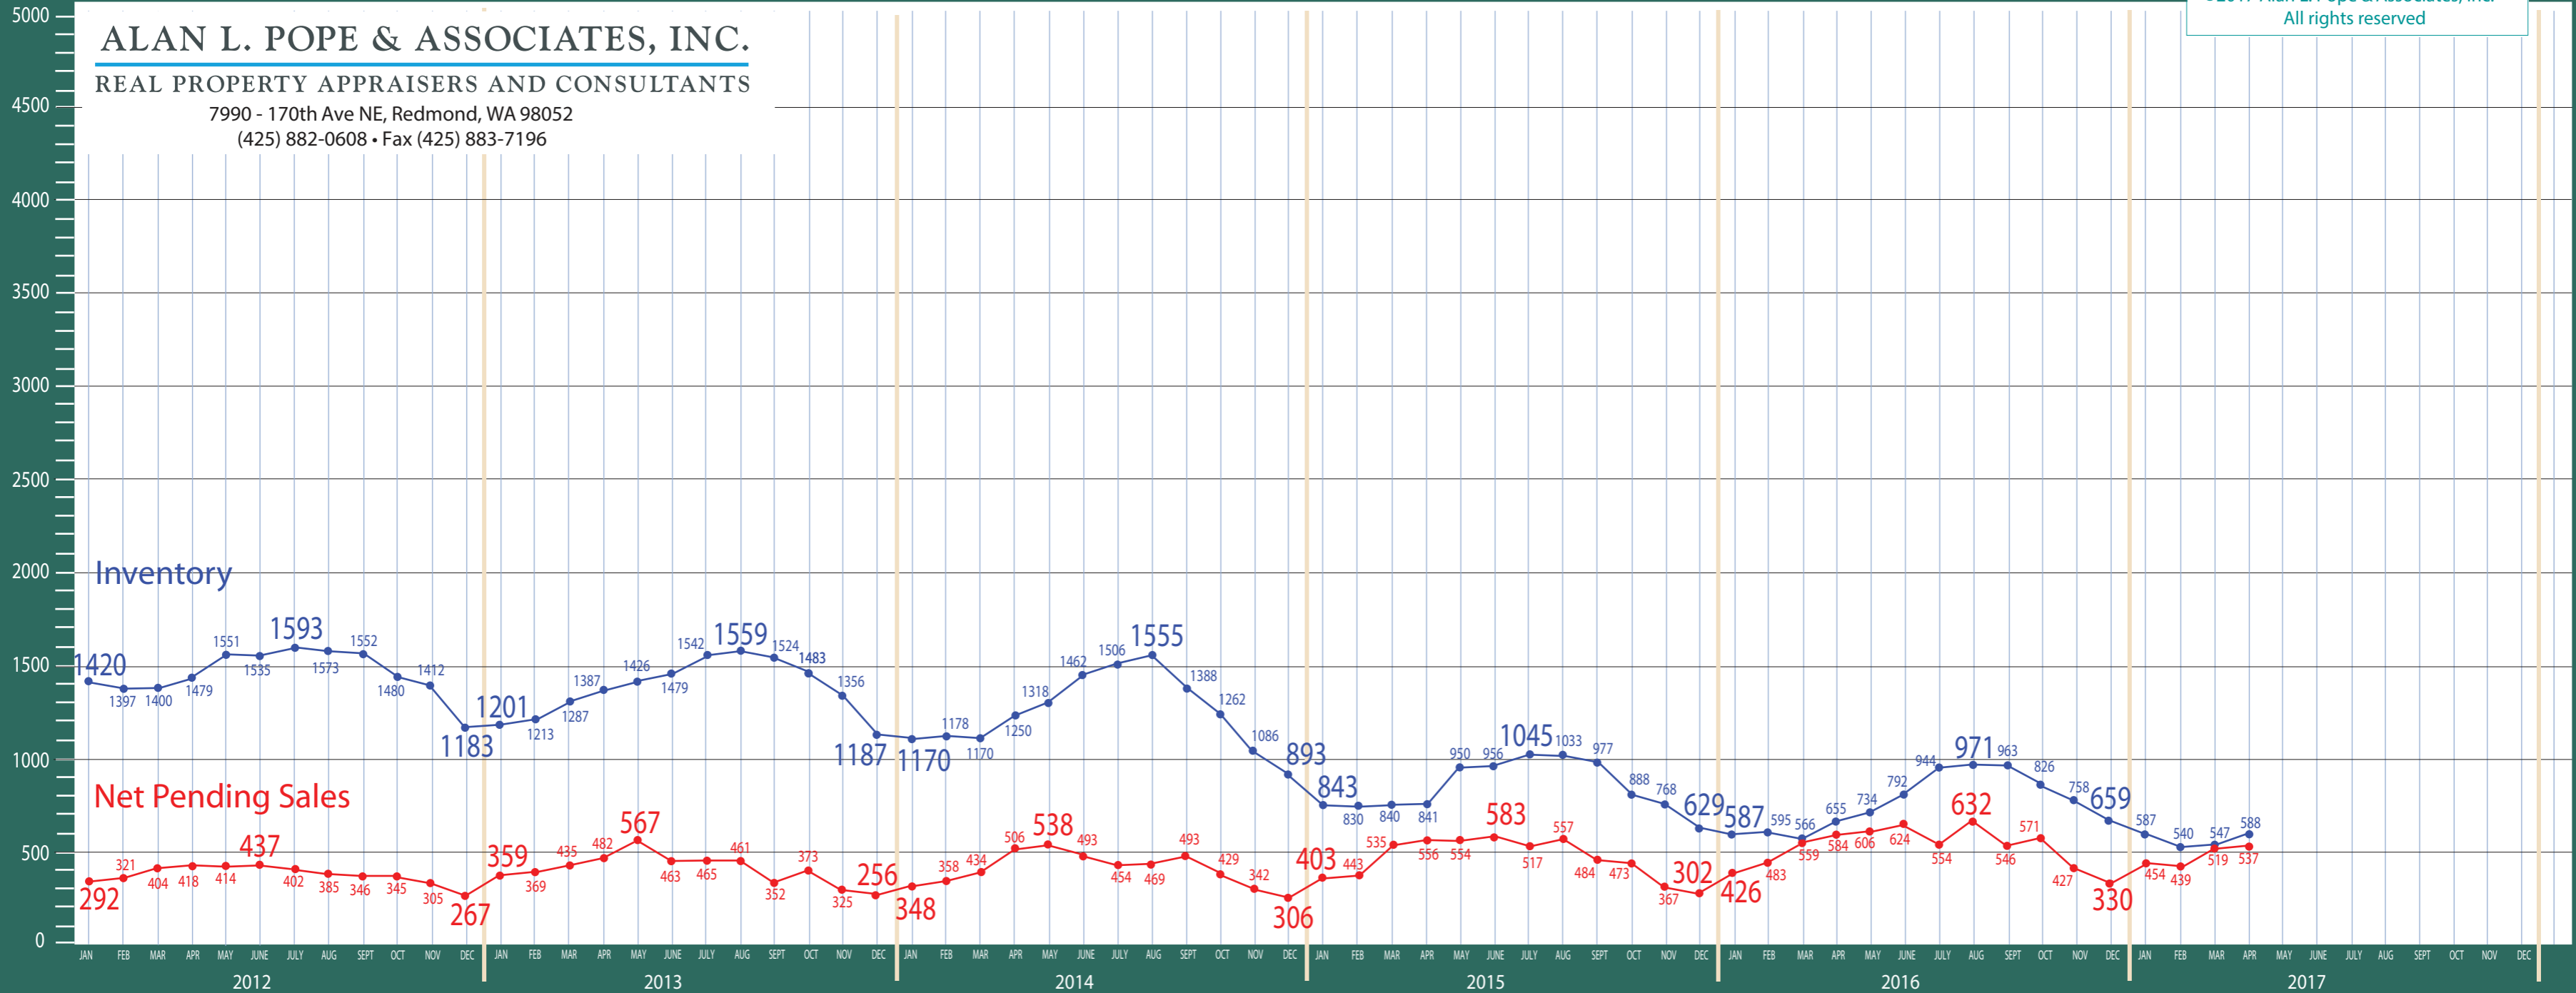

ALAN L. POPE & ASSOCIATES, INC.

REAL PROPERTY APPRAISERS AND CONSULTANTS

7990 - 170th Ave NE, Redmond, WA 98052
(425) 882-0608 • Fax (425) 883-7196

©2017 Alan L. Pope & Associates, Inc.
All rights reserved

ALAN L. POPE & ASSOCIATES, INC.

REAL PROPERTY APPRAISERS AND CONSULTANTS

7990 - 170th Ave NE, Redmond, WA 98052
(425) 882-0608 • Fax (425) 883-7196

Absorption of Inventory