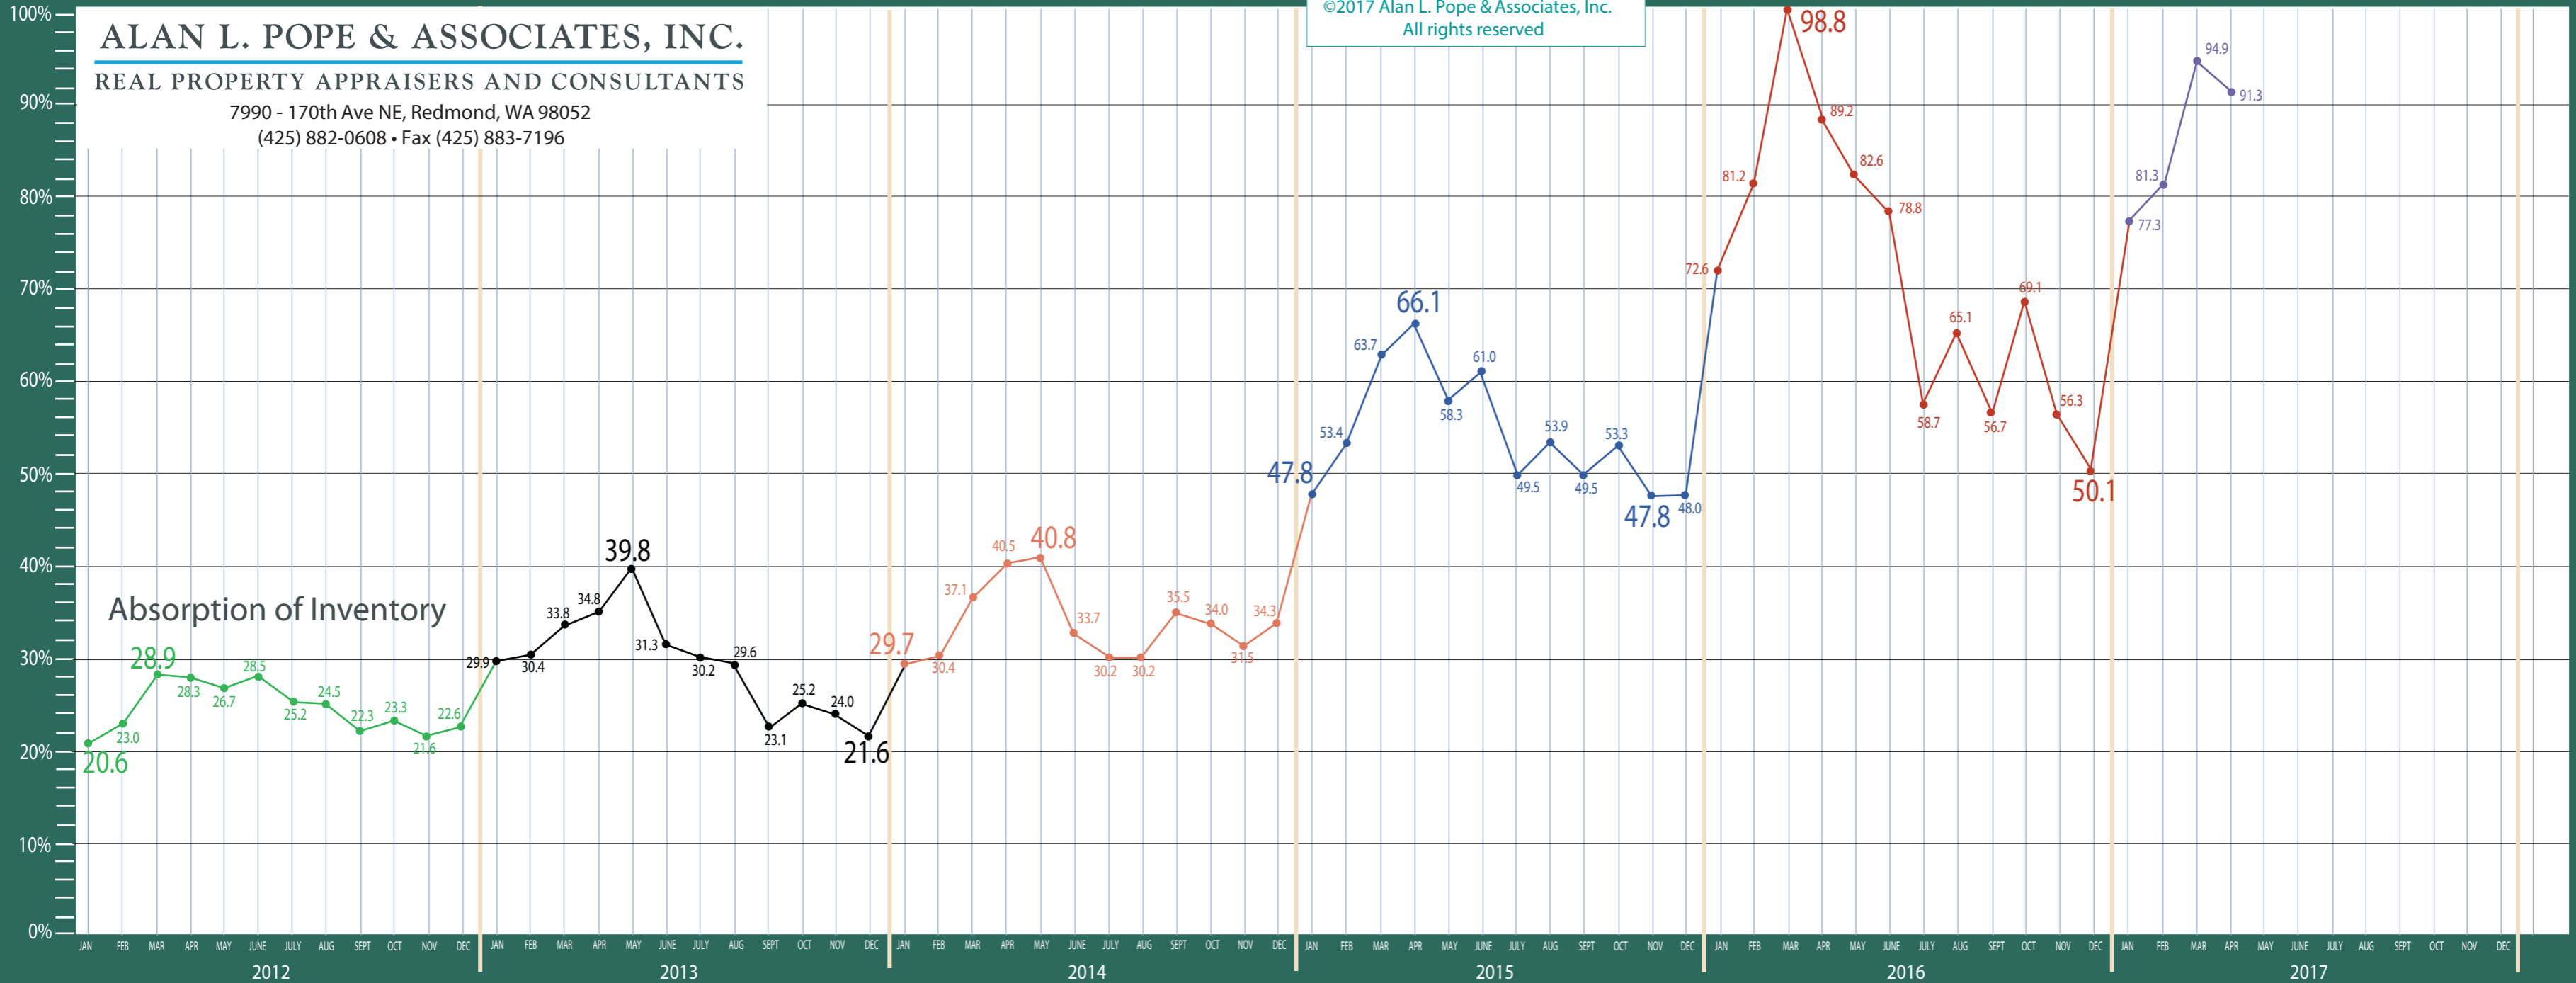

ALAN L. POPE & ASSOCIATES, INC.

REAL PROPERTY APPRAISERS AND CONSULTANTS

7990 - 170th Ave NE, Redmond, WA 98052
(425) 882-0608 • Fax (425) 883-7196

©2017 Alan L. Pope & Associates, Inc.
All rights reserved

ALAN L. POPE & ASSOCIATES, INC.

REAL PROPERTY APPRAISERS AND CONSULTANTS

7990 - 170th Ave NE, Redmond, WA 98052
(425) 882-0608 • Fax (425) 883-7196

Absorption of Inventory