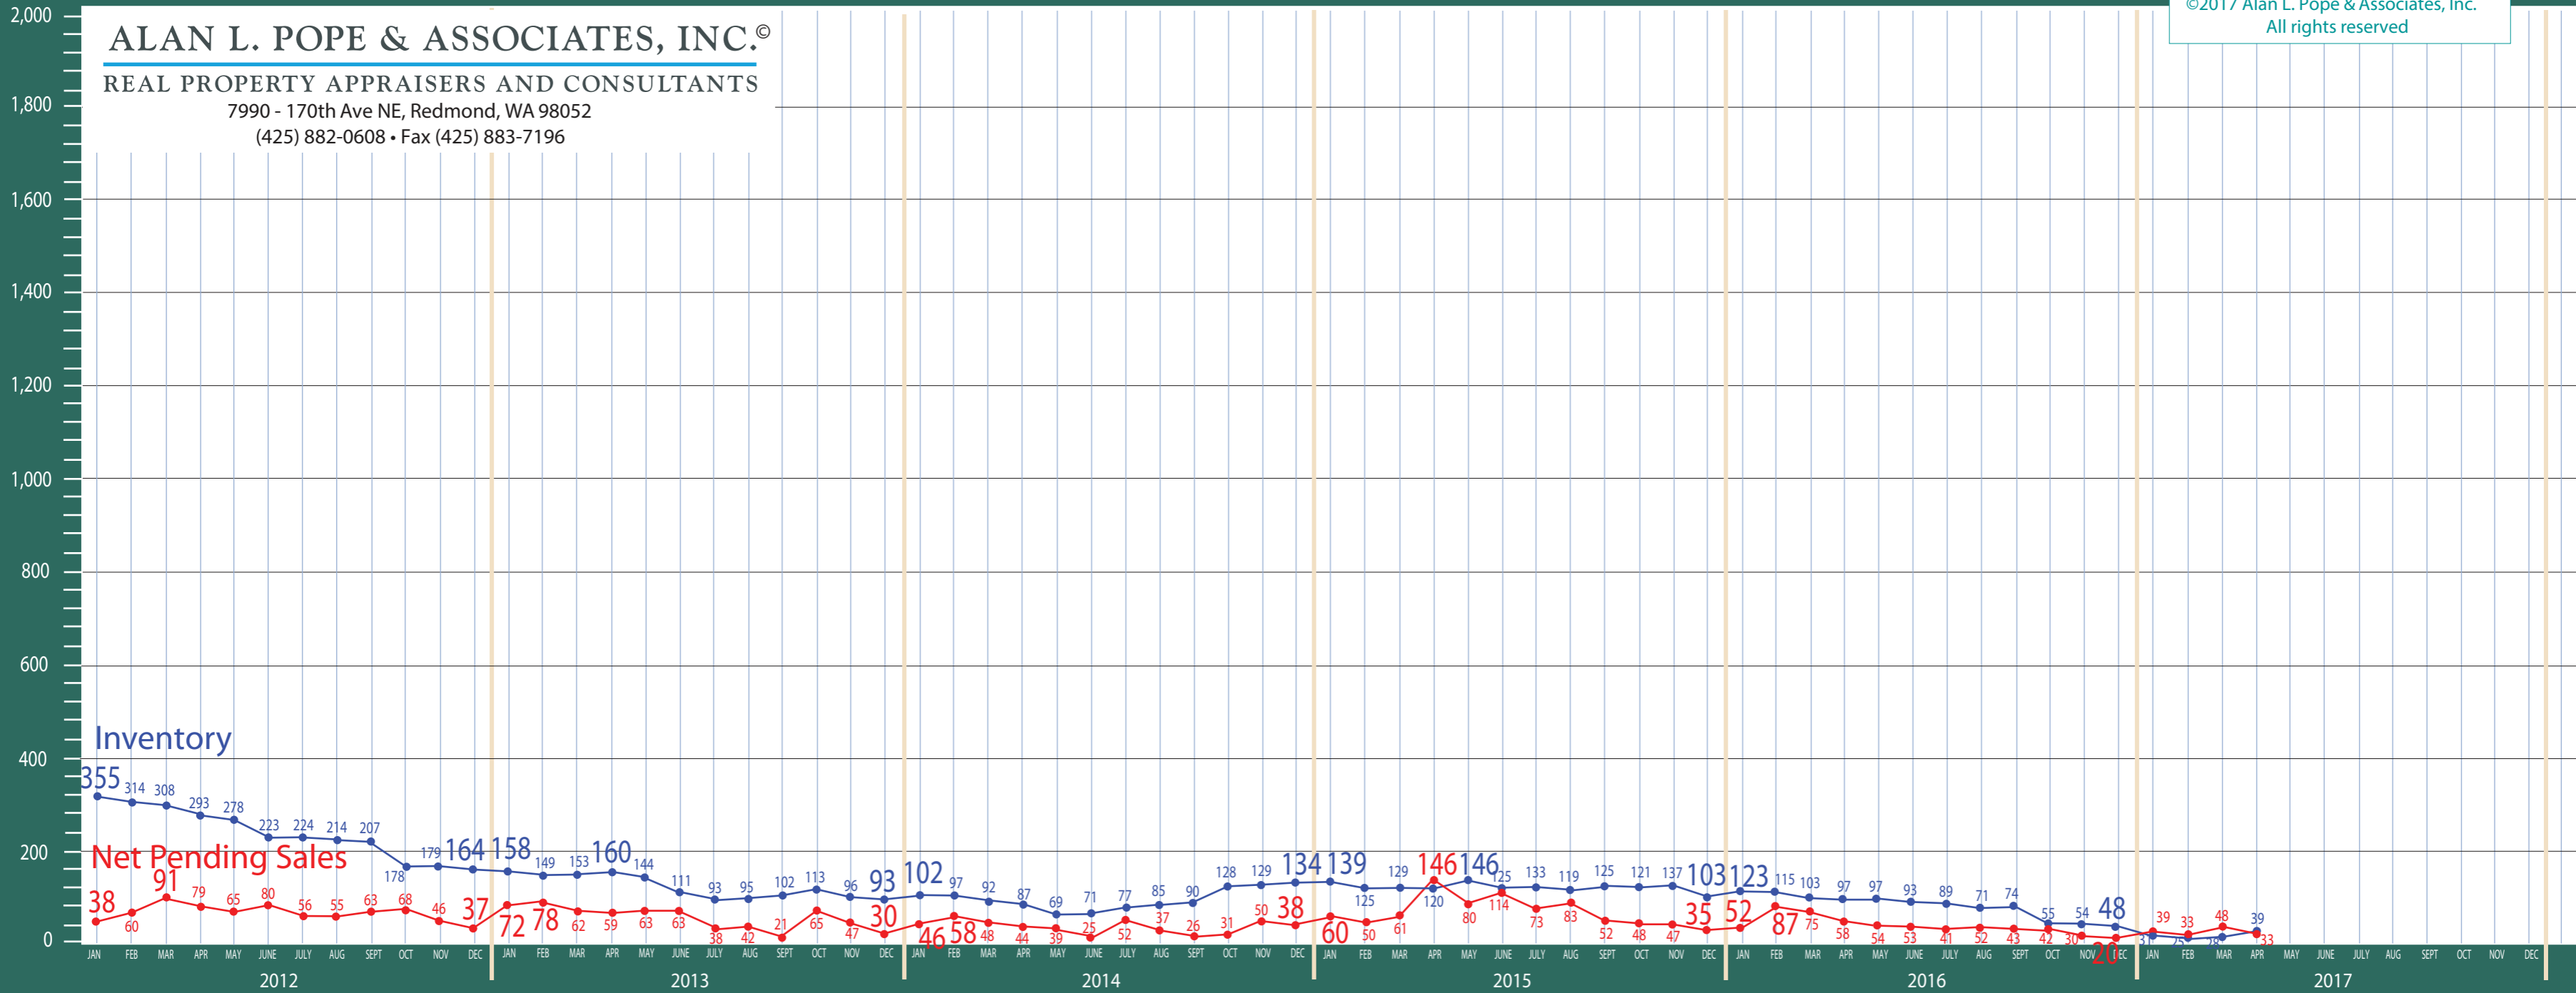

King County

New Construction - Condo Statistics

ALAN L. POPE & ASSOCIATES, INC.®

REAL PROPERTY APPRAISERS AND CONSULTANTS

7990 - 170th Ave NE, Redmond, WA 98052

(425) 882-0608 • Fax (425) 883-7196

©2017 Alan L. Pope & Associates, Inc.
All rights reserved

ALAN L. POPE & ASSOCIATES, INC.®

REAL PROPERTY APPRAISERS AND CONSULTANTS

7990 - 170th Ave NE, Redmond, WA 98052

(425) 882-0608 • Fax (425) 883-7196

©2017 Alan L. Pope & Associates, Inc.
All rights reserved