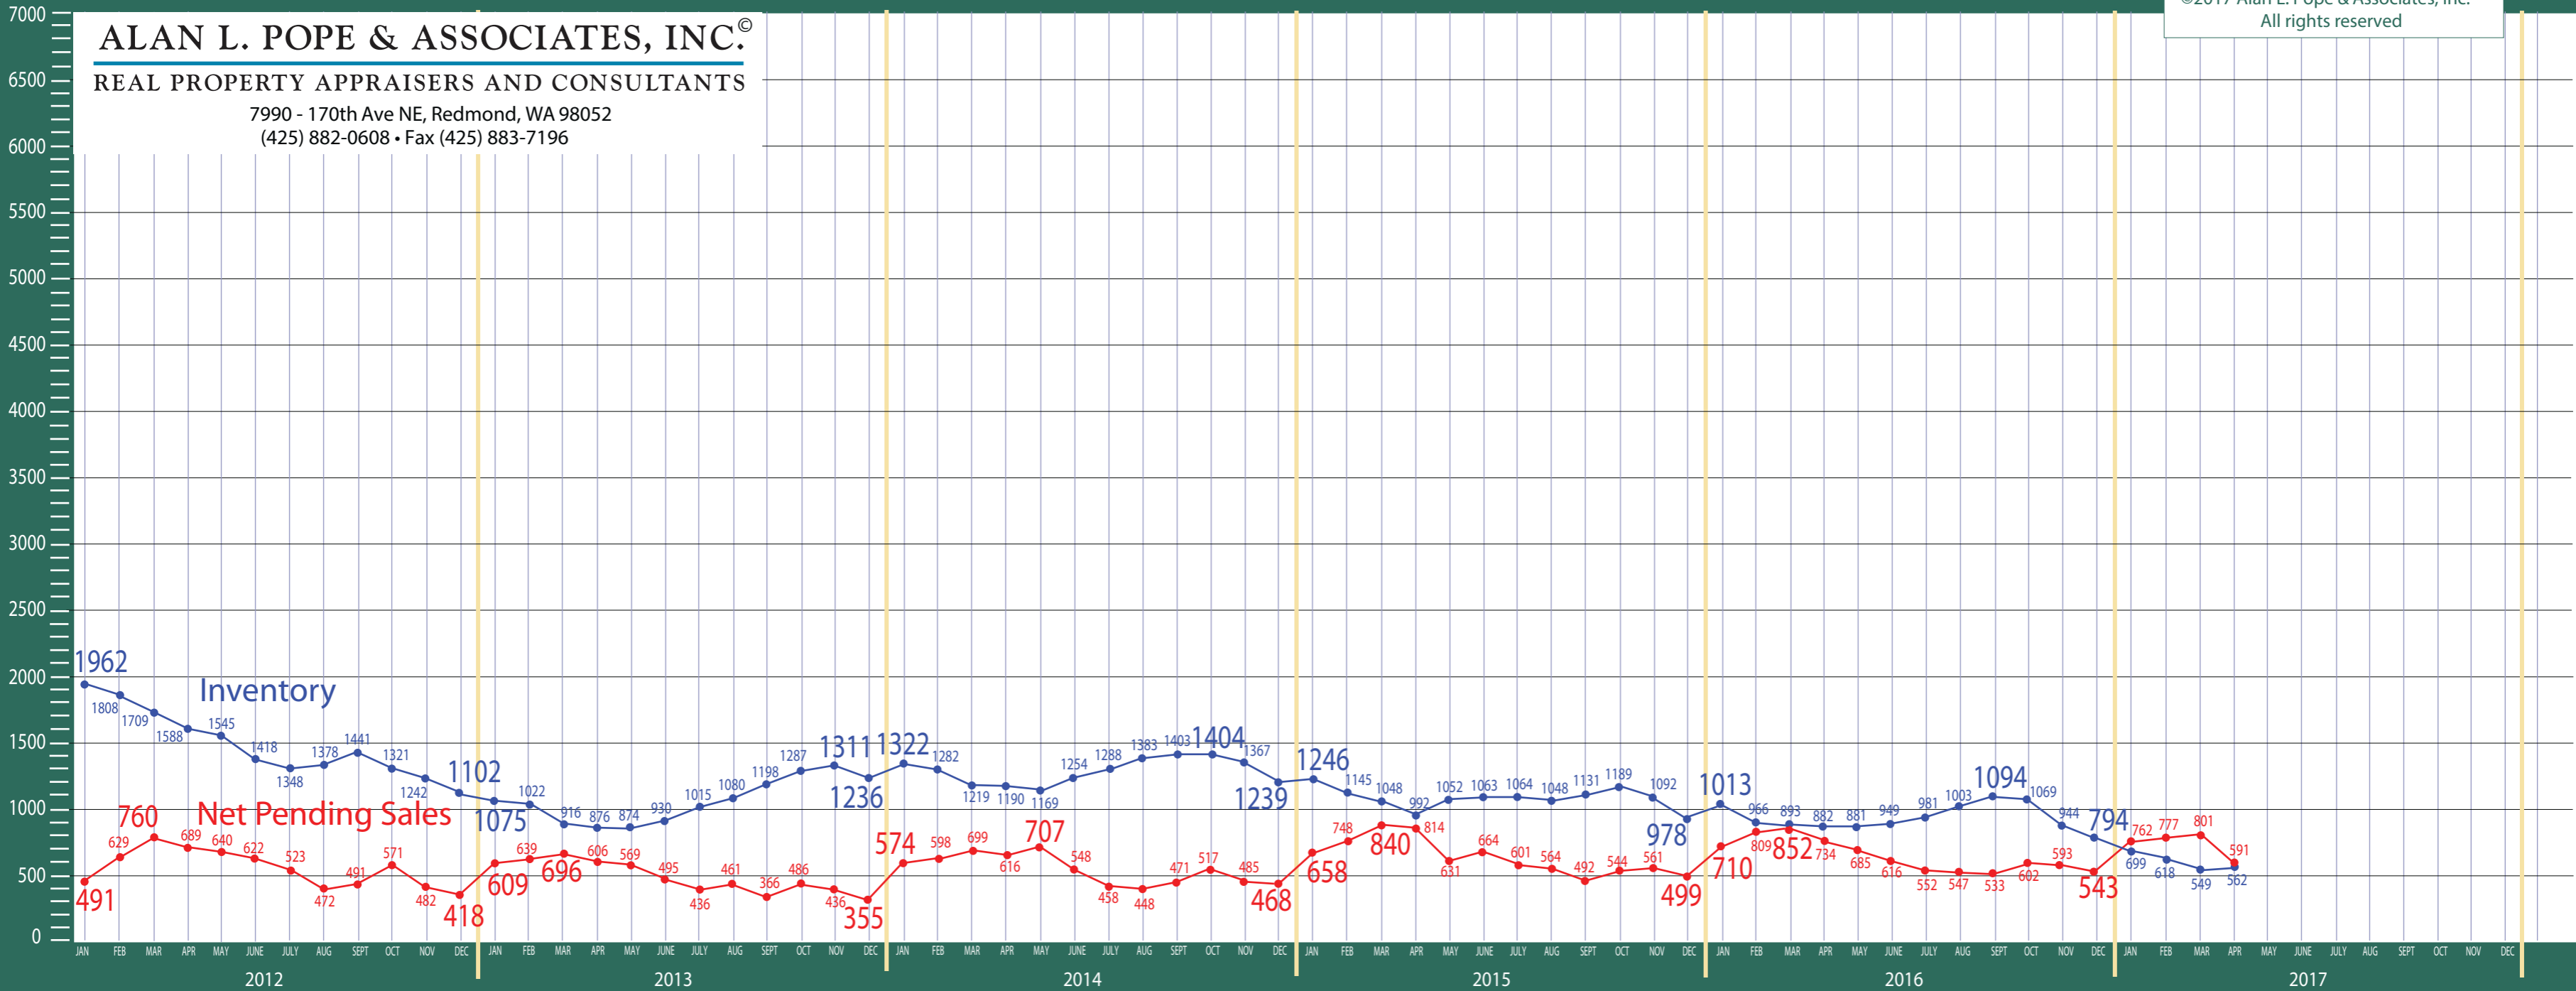

King & Snohomish County

New Construction - Residential & Condo Statistics

©2017 Alan L. Pope & Associates, Inc.
All rights reserved

ALAN L. POPE & ASSOCIATES, INC.®

REAL PROPERTY APPRAISERS AND CONSULTANTS

7990 - 170th Ave NE, Redmond, WA 98052
(425) 882-0608 • Fax (425) 883-7196

King & Snohomish County

New Construction - Residential & Condo Statistics

©2017 Alan L. Pope & Associates, Inc.
All rights reserved