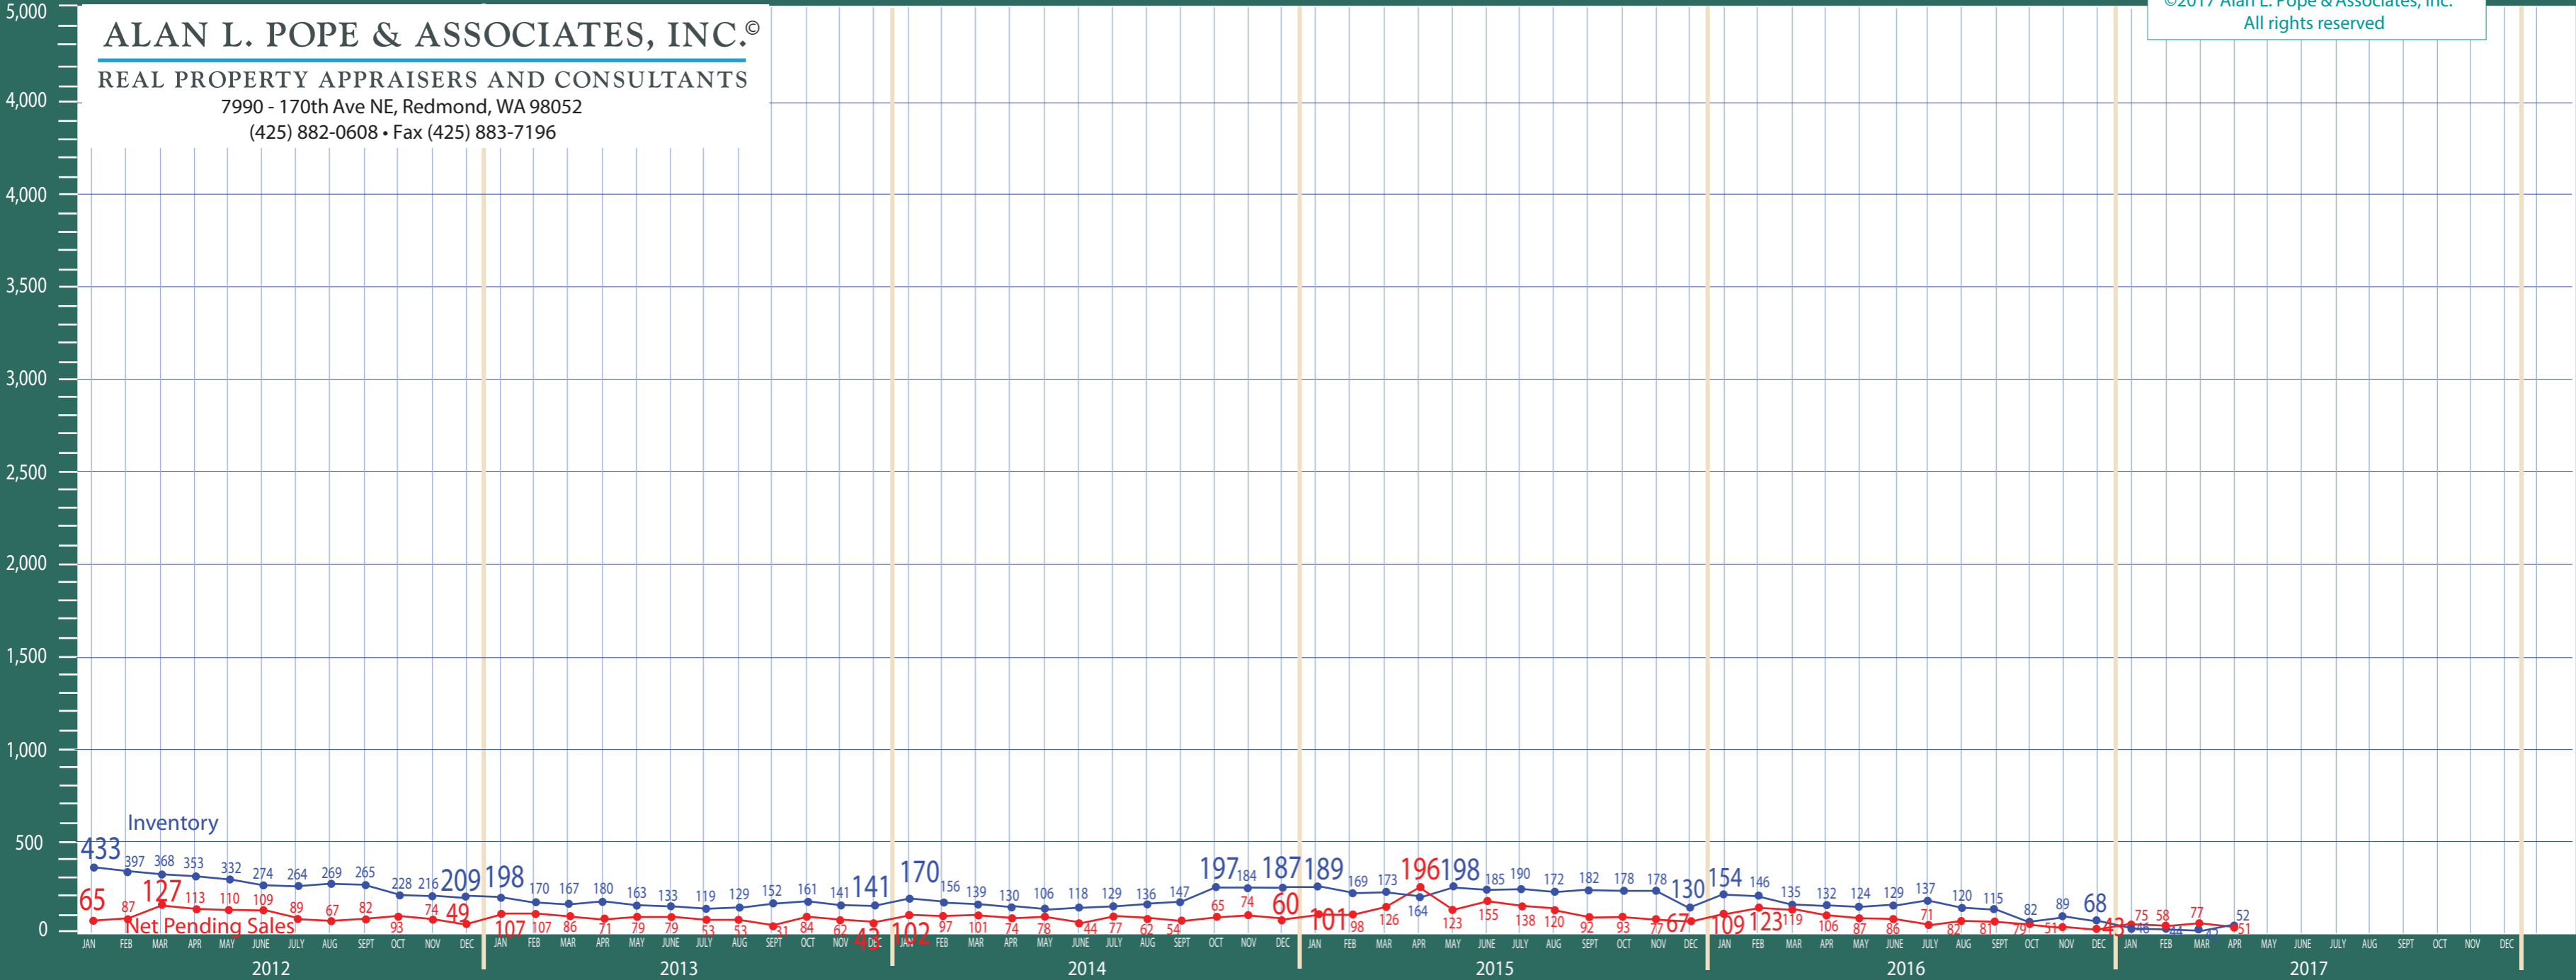

ALAN L. POPE & ASSOCIATES, INC.®
 REAL PROPERTY APPRAISERS AND CONSULTANTS
 7990 - 170th Ave NE, Redmond, WA 98052
 (425) 882-0608 • Fax (425) 883-7196

ALAN L. POPE & ASSOCIATES, INC.®

REAL PROPERTY APPRAISERS AND CONSULTANTS

7990 - 170th Ave NE, Redmond, WA 98052
 (425) 882-0608 • Fax (425) 883-7196

©2017 Alan L. Pope & Associates, Inc.
 All rights reserved