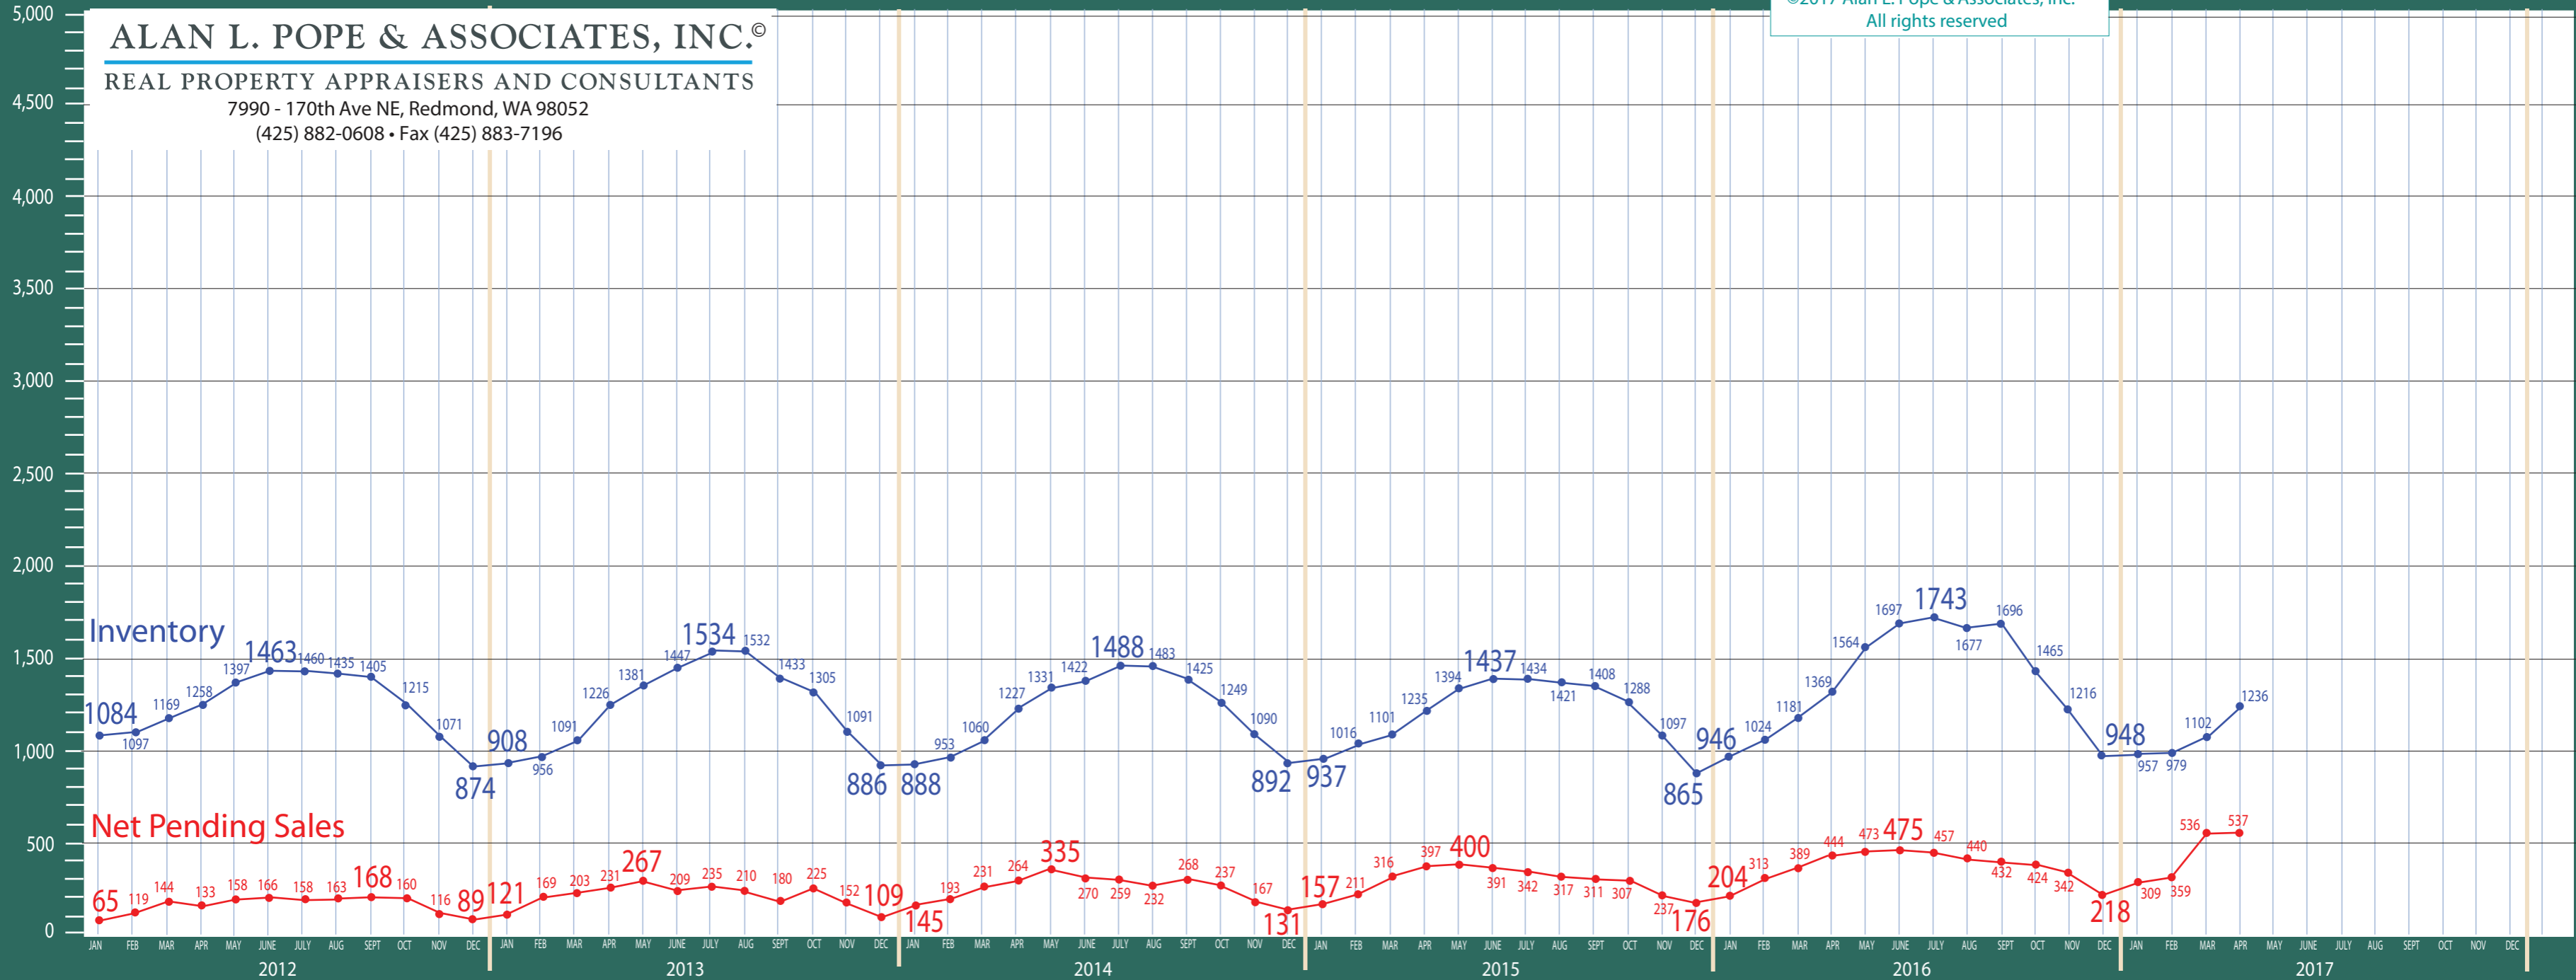

All NWMLS Areas Combined

$1,000,000 + Residential & Condo Statistics

©2017 Alan L. Pope & Associates, Inc.
All rights reserved

ALAN L. POPE & ASSOCIATES, INC.®

REAL PROPERTY APPRAISERS AND CONSULTANTS

7990 - 170th Ave NE, Redmond, WA 98052

(425) 882-0608 • Fax (425) 883-7196