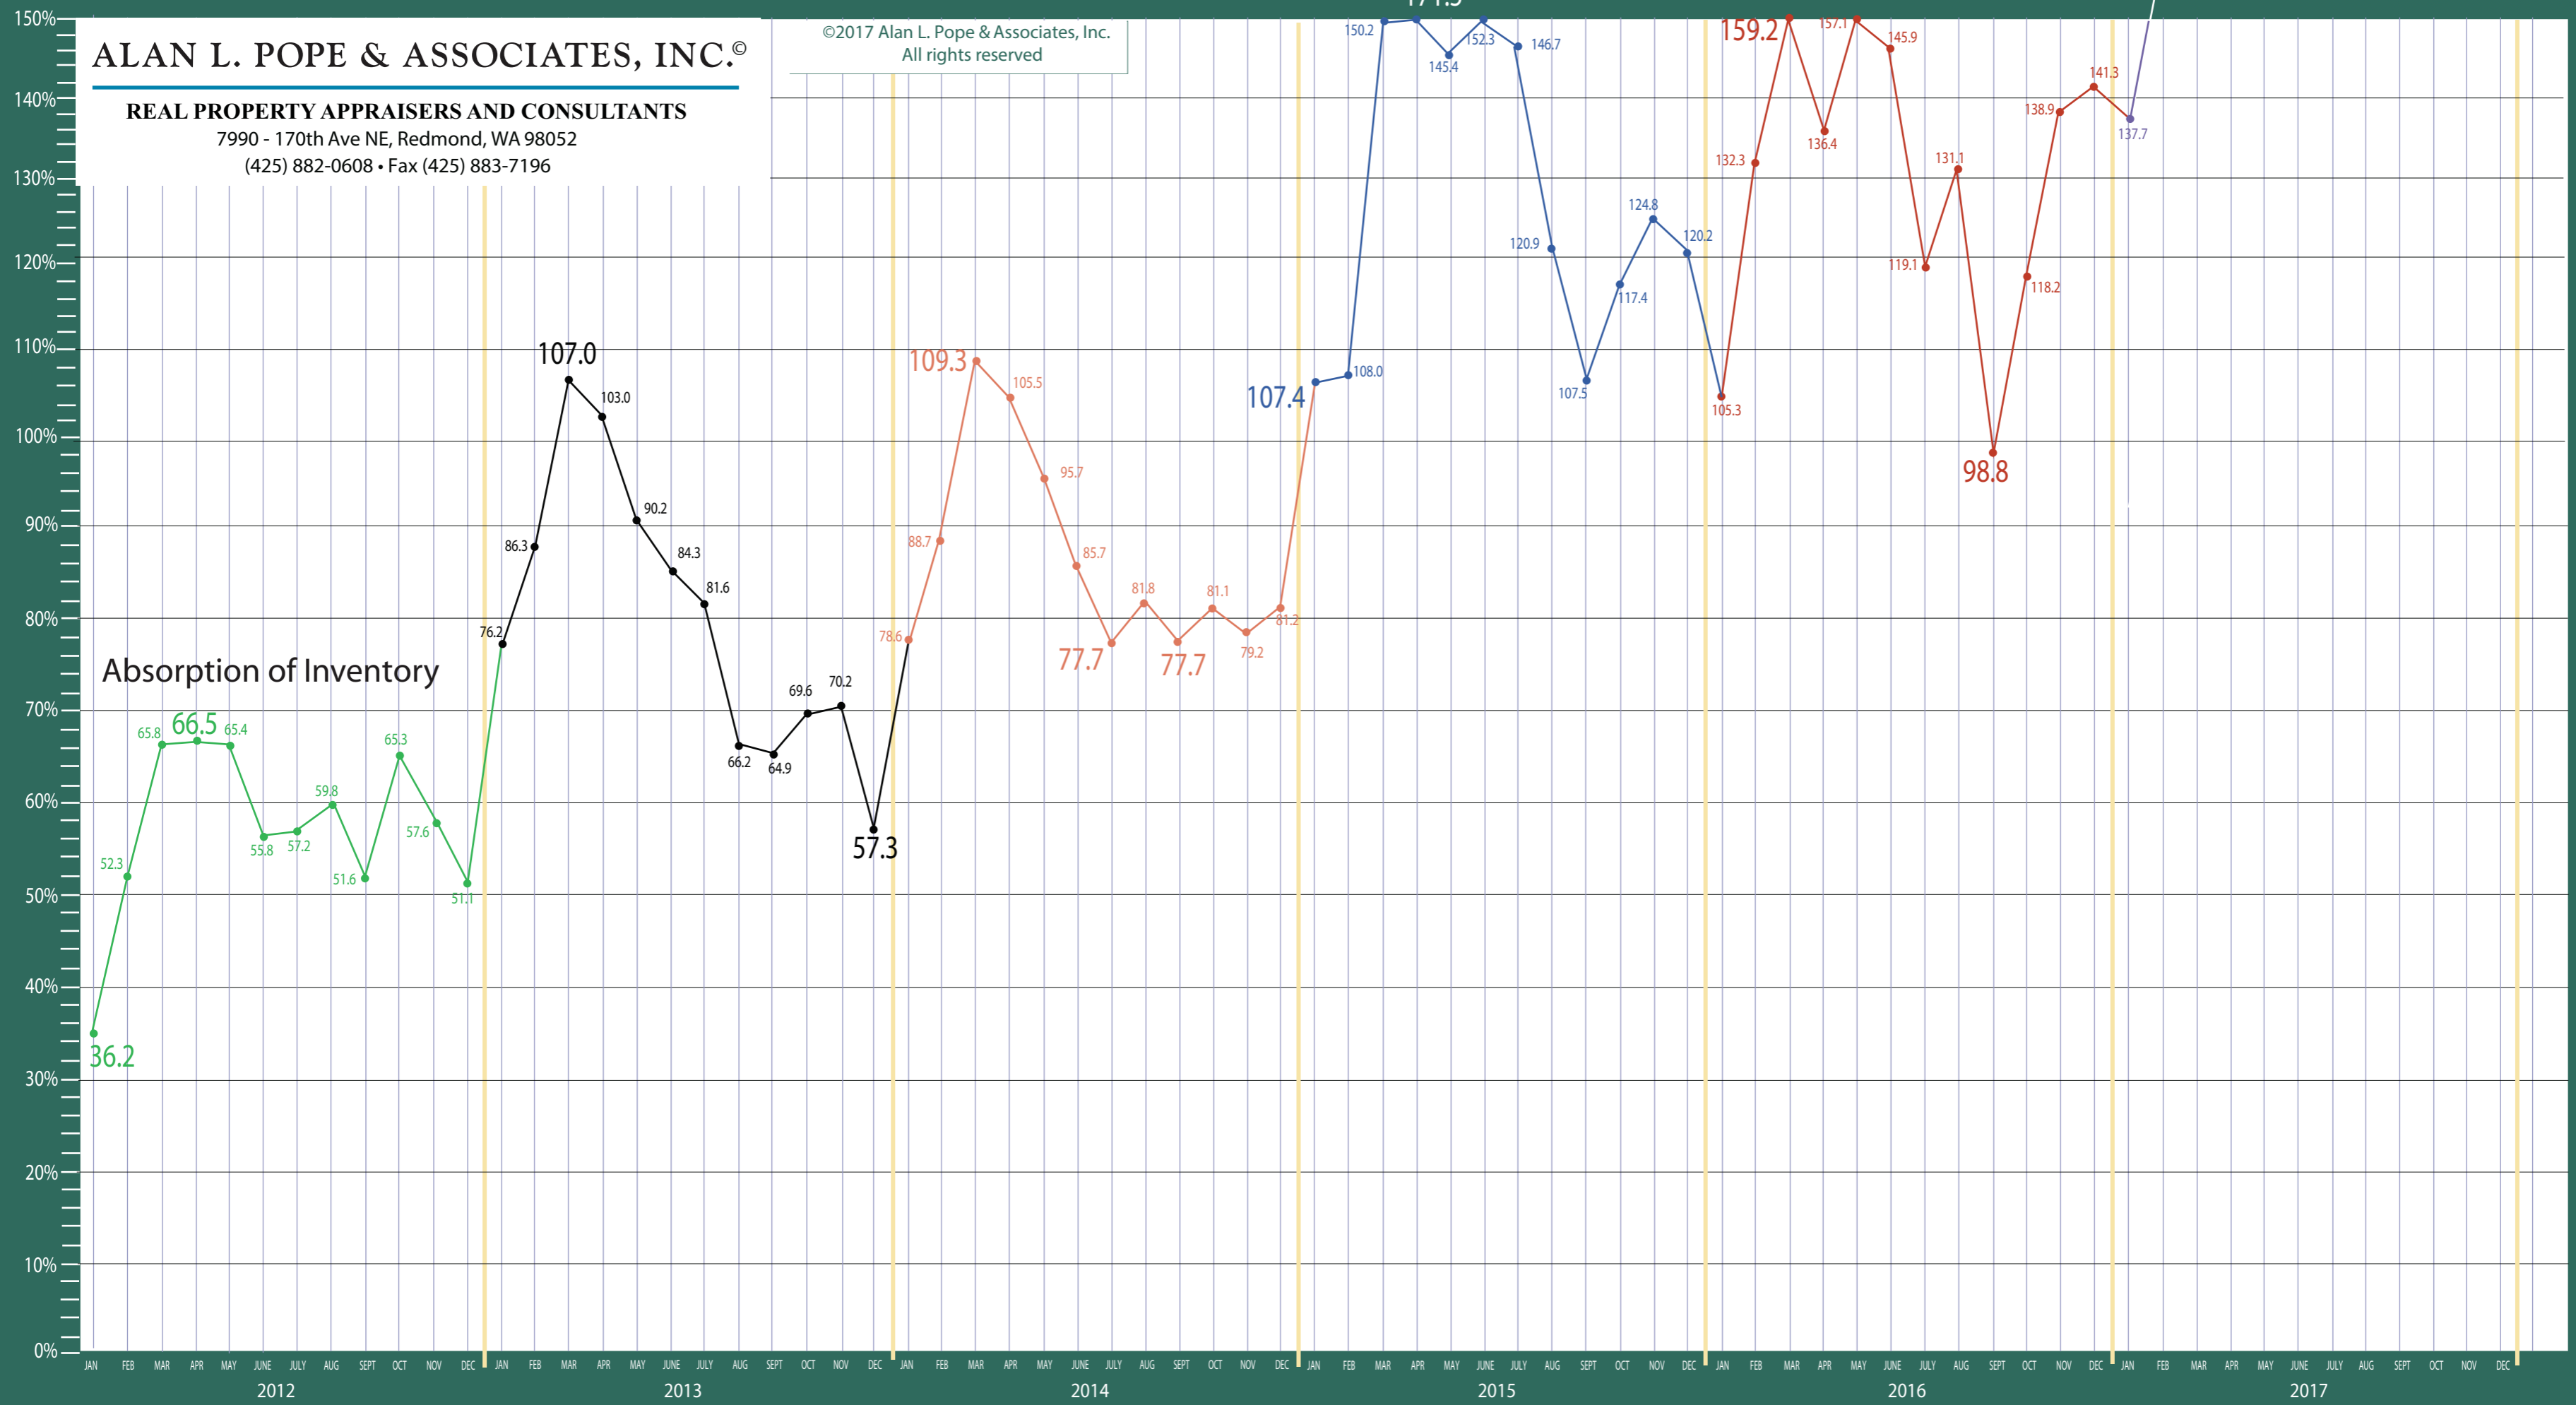

ALAN L. POPE & ASSOCIATES, INC.®

REAL PROPERTY APPRAISERS AND CONSULTANTS

7990 - 170th Ave NE, Redmond, WA 98052
(425) 882-0608 • Fax (425) 883-7196

©2017 Alan L. Pope & Associates, Inc.
All rights reserved

Absorption of Inventory