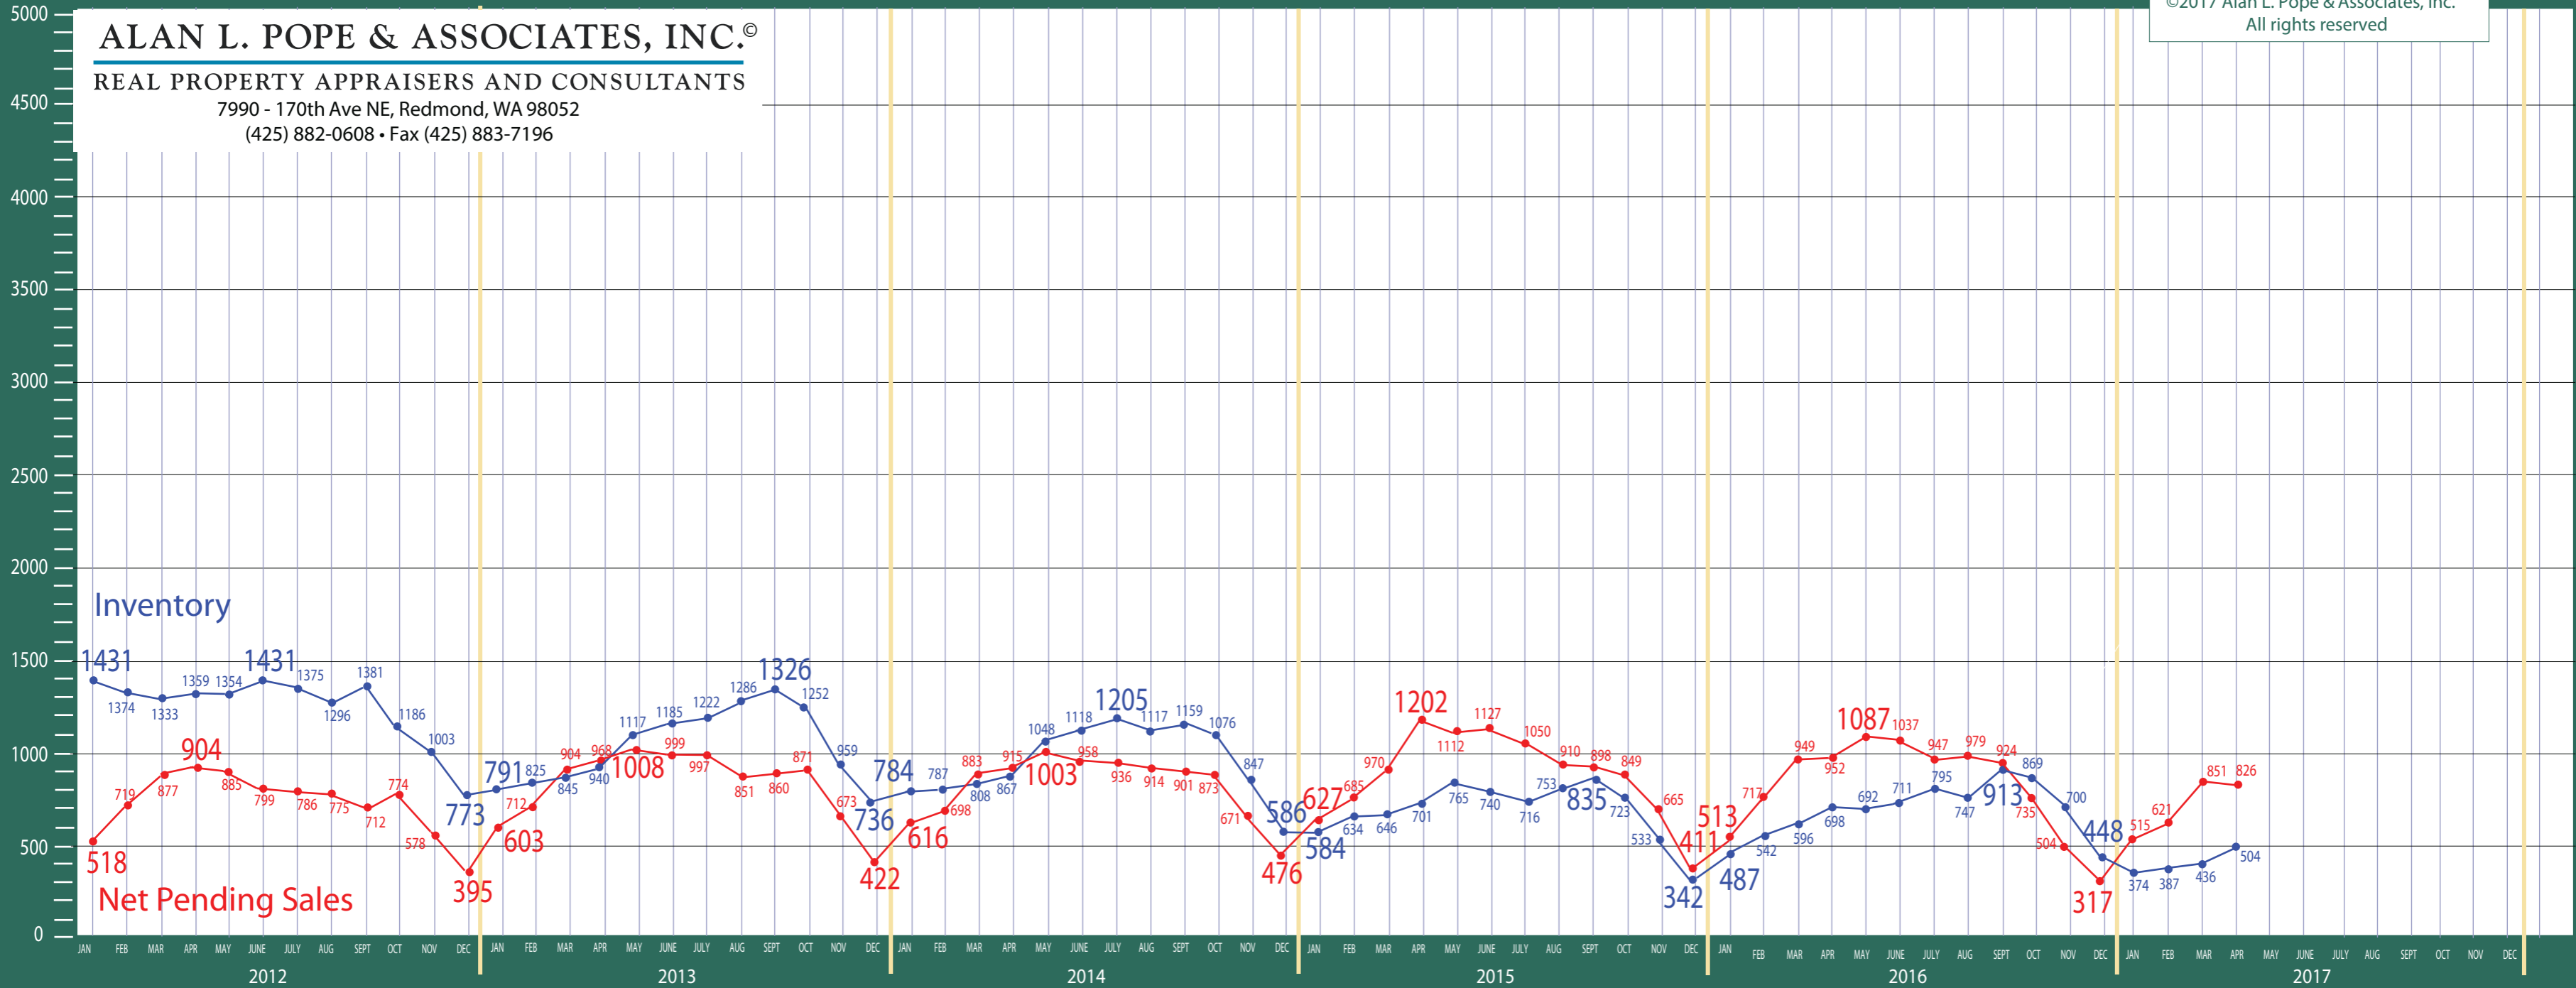

390/700-720 Central/North Seattle

Listing Residential & Condo Only

©2017 Alan L. Pope & Associates, Inc.
All rights reserved

ALAN L. POPE & ASSOCIATES, INC.®

REAL PROPERTY APPRAISERS AND CONSULTANTS

7990 - 170th Ave NE, Redmond, WA 98052
(425) 882-0608 • Fax (425) 883-7196

Information Provided by The Northwest Multiple Listing Service

ALAN L. POPE & ASSOCIATES, INC.®

REAL PROPERTY APPRAISERS AND CONSULTANTS

7990 - 170th Ave NE, Redmond, WA 98052
(425) 882-0608 • Fax (425) 883-7196