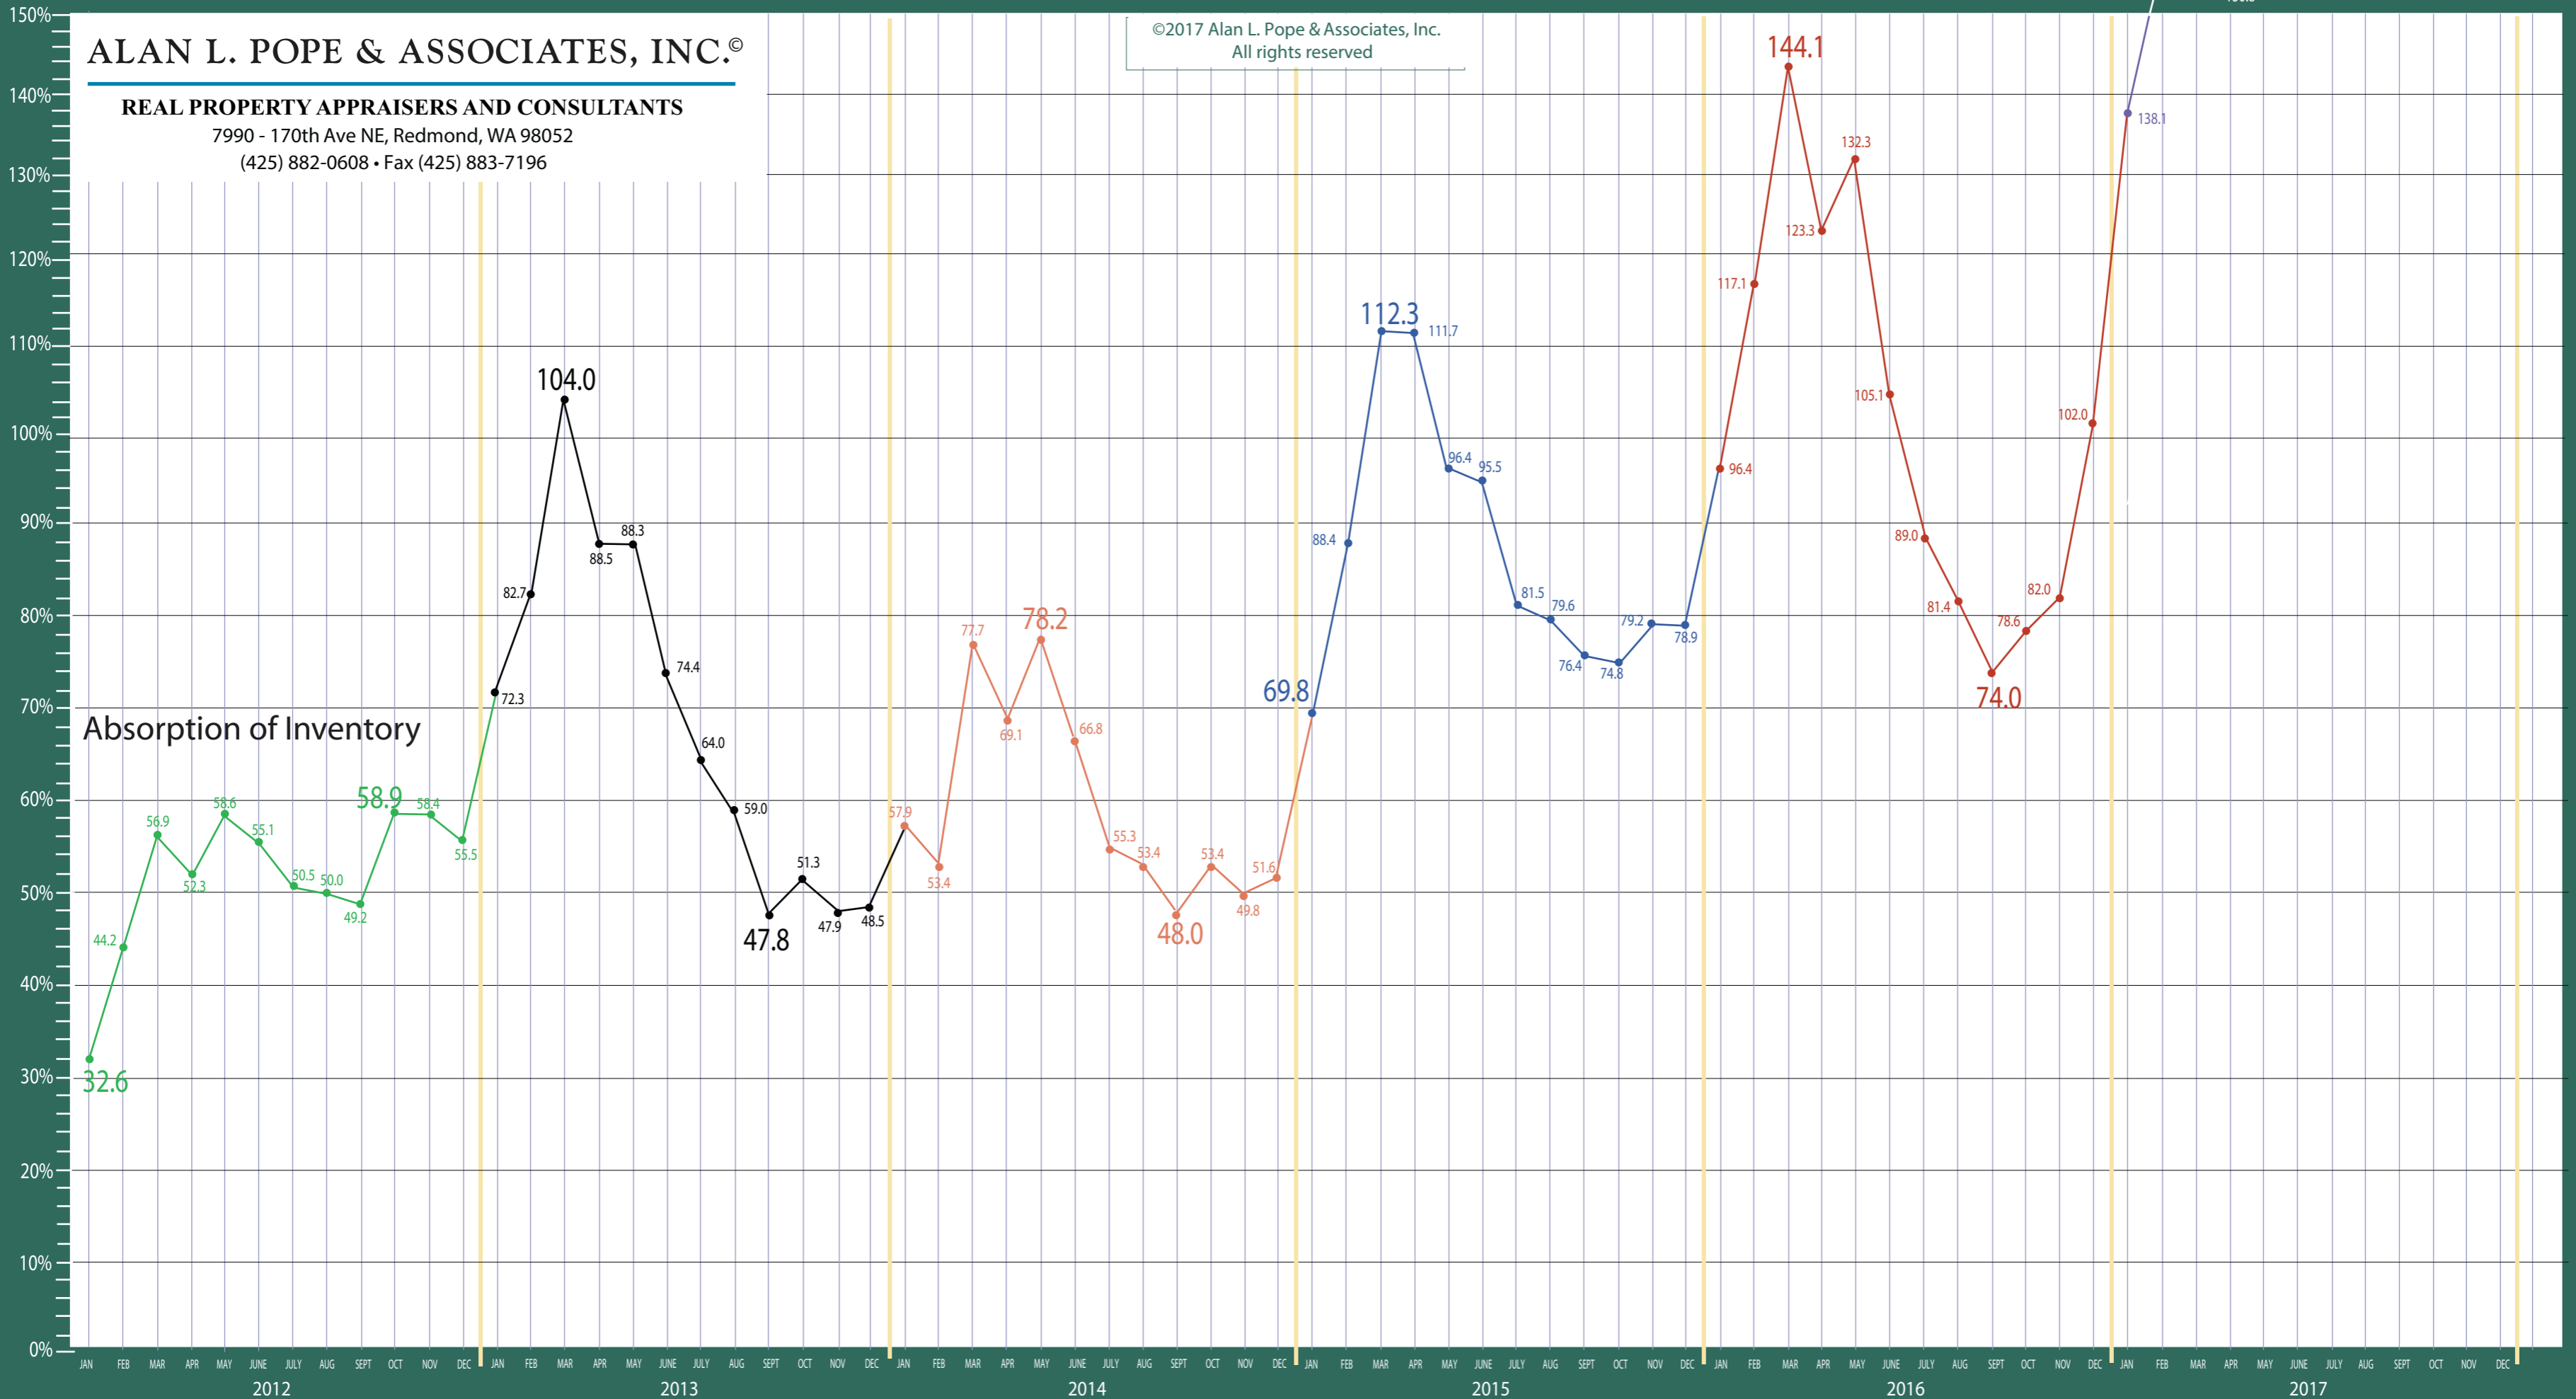

300-380 Auburn, Kent, Renton, South Seattle

Absorption of Inventory Residential & Condo Only

ALAN L. POPE & ASSOCIATES, INC.®

REAL PROPERTY APPRAISERS AND CONSULTANTS

7990 - 170th Ave NE, Redmond, WA 98052
(425) 882-0608 • Fax (425) 883-7196

©2017 Alan L. Pope & Associates, Inc.
All rights reserved

Absorption of Inventory

Information Provided by The Northwest Multiple Listing Service