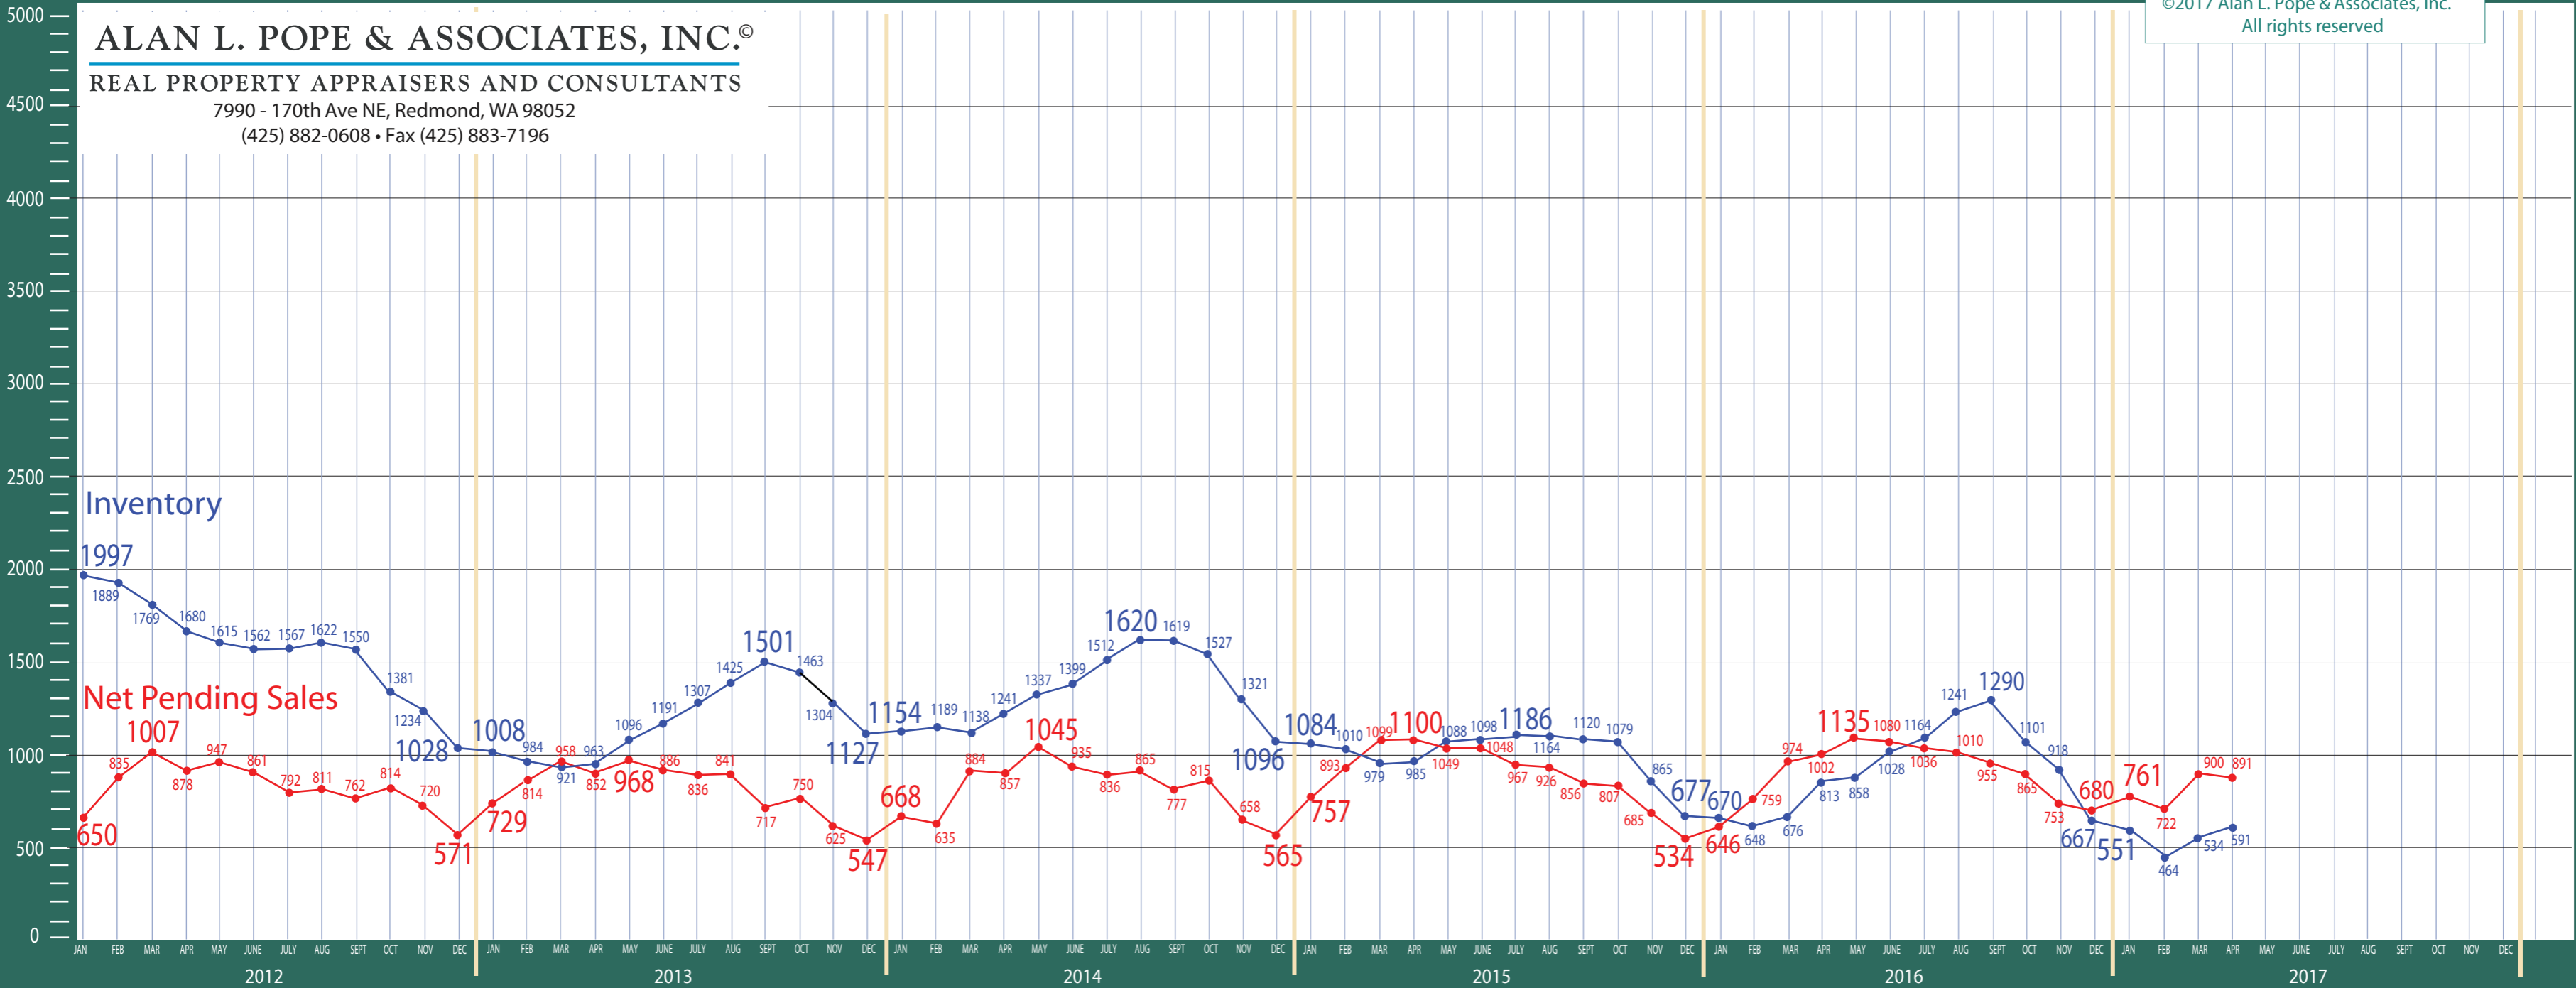

300-380 Auburn, Kent, Renton, South Seattle

Listing Residential & Condo Only

©2017 Alan L. Pope & Associates, Inc.
All rights reserved

ALAN L. POPE & ASSOCIATES, INC.®

REAL PROPERTY APPRAISERS AND CONSULTANTS

7990 - 170th Ave NE, Redmond, WA 98052
(425) 882-0608 • Fax (425) 883-7196

300-380 Auburn, Kent, Renton, South Seattle

Absorption of Inventory Residential & Condo Only

ALAN L. POPE & ASSOCIATES, INC.®

REAL PROPERTY APPRAISERS AND CONSULTANTS