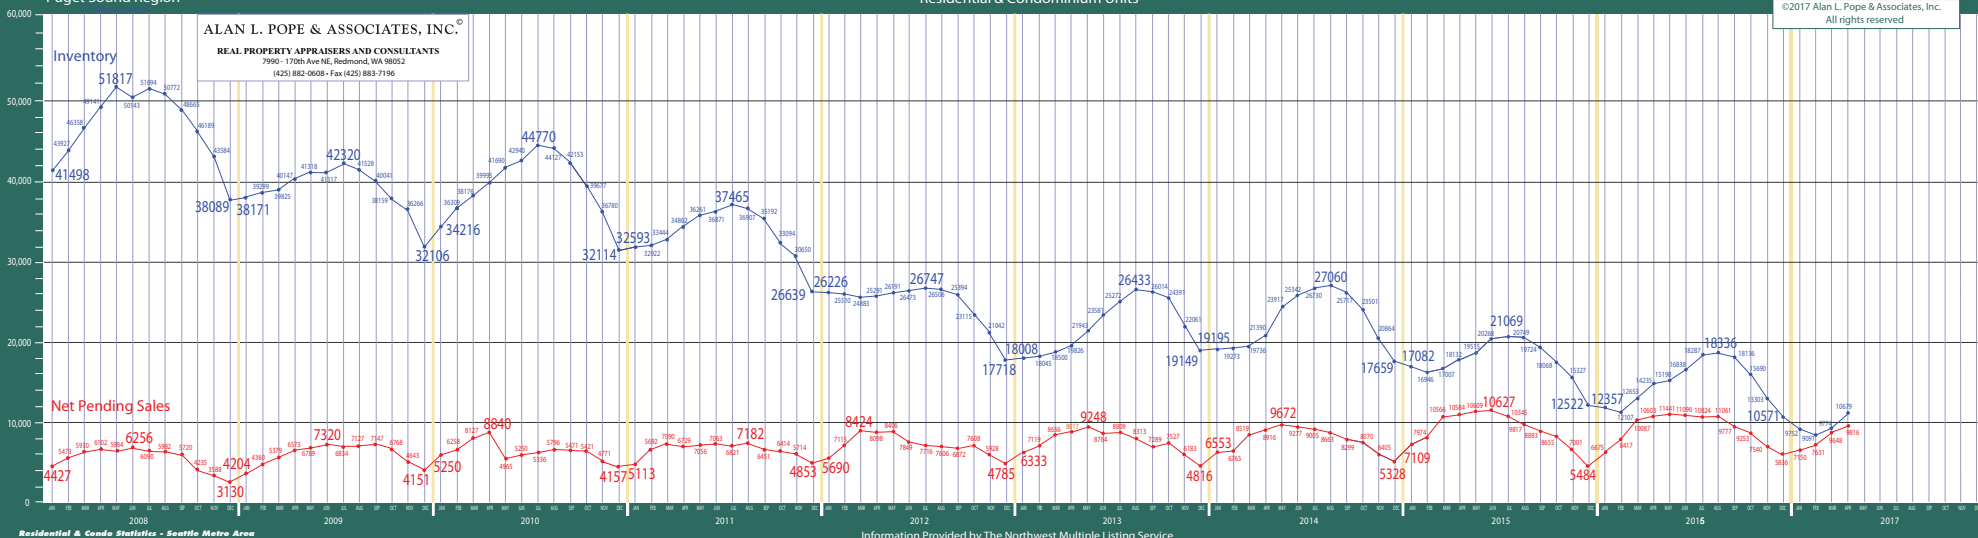

ALAN L. POPE & ASSOCIATES, INC.®
REAL PROPERTY APPRAISERS AND CONSULTANTS
7990 - 170th Ave NE, Redmond, WA 98052
(425) 882-0608 - Fax (425) 883-7196

Absorption of Inventory