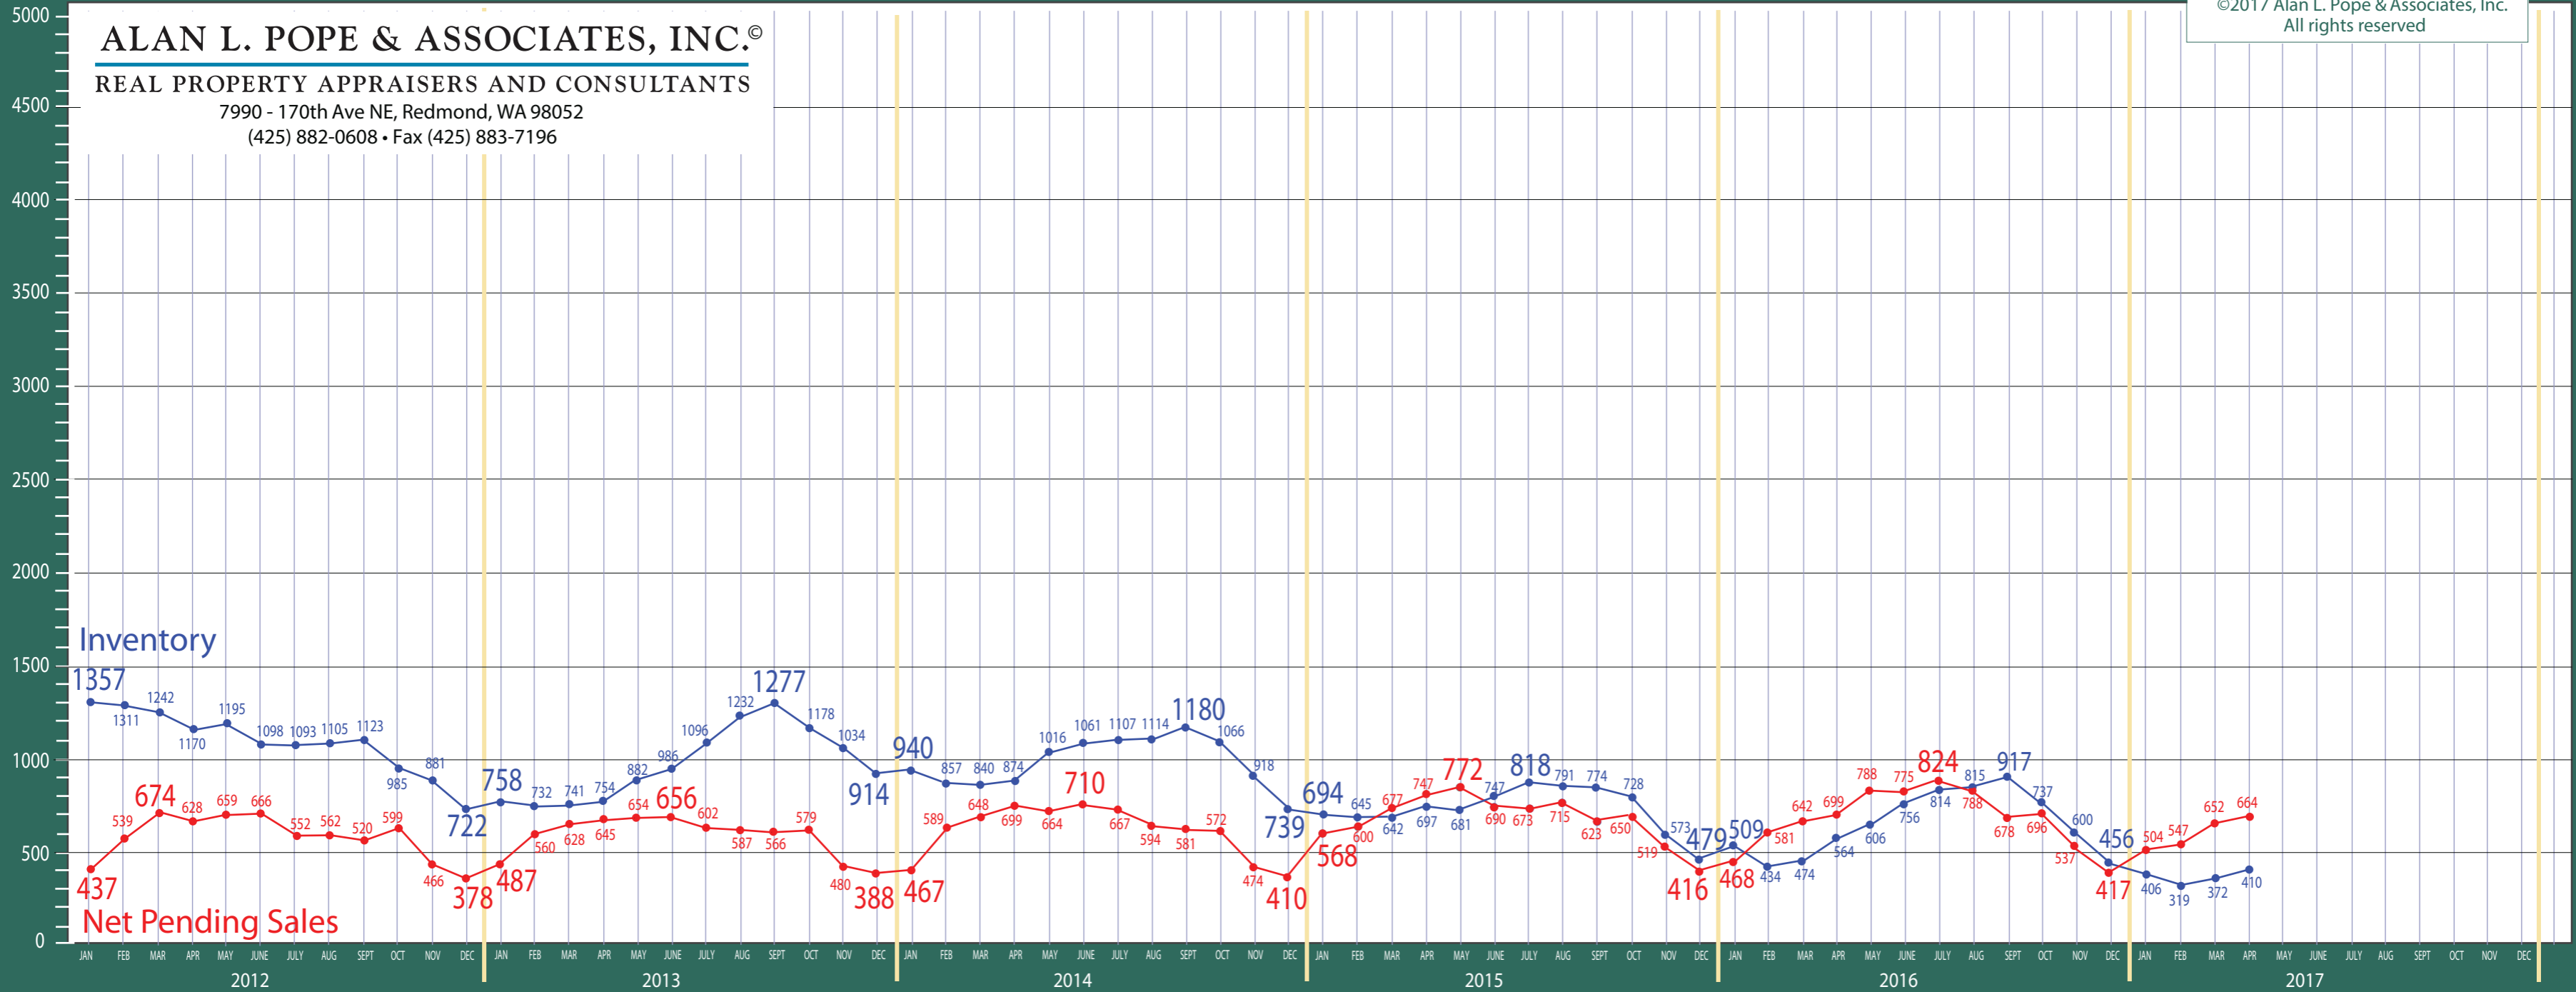

100-140 West Seattle to Federal Way

Listing Residential & Condo Only

ALAN L. POPE & ASSOCIATES, INC.®

REAL PROPERTY APPRAISERS AND CONSULTANTS

7990 - 170th Ave NE, Redmond, WA 98052
 (425) 882-0608 • Fax (425) 883-7196

©2017 Alan L. Pope & Associates, Inc.
 All rights reserved

100-140 West Seattle to Federal Way

Absorption of Inventory Residential & Condo Only

ALAN L. POPE & ASSOCIATES, INC.®

REAL PROPERTY APPRAISERS AND CONSULTANTS